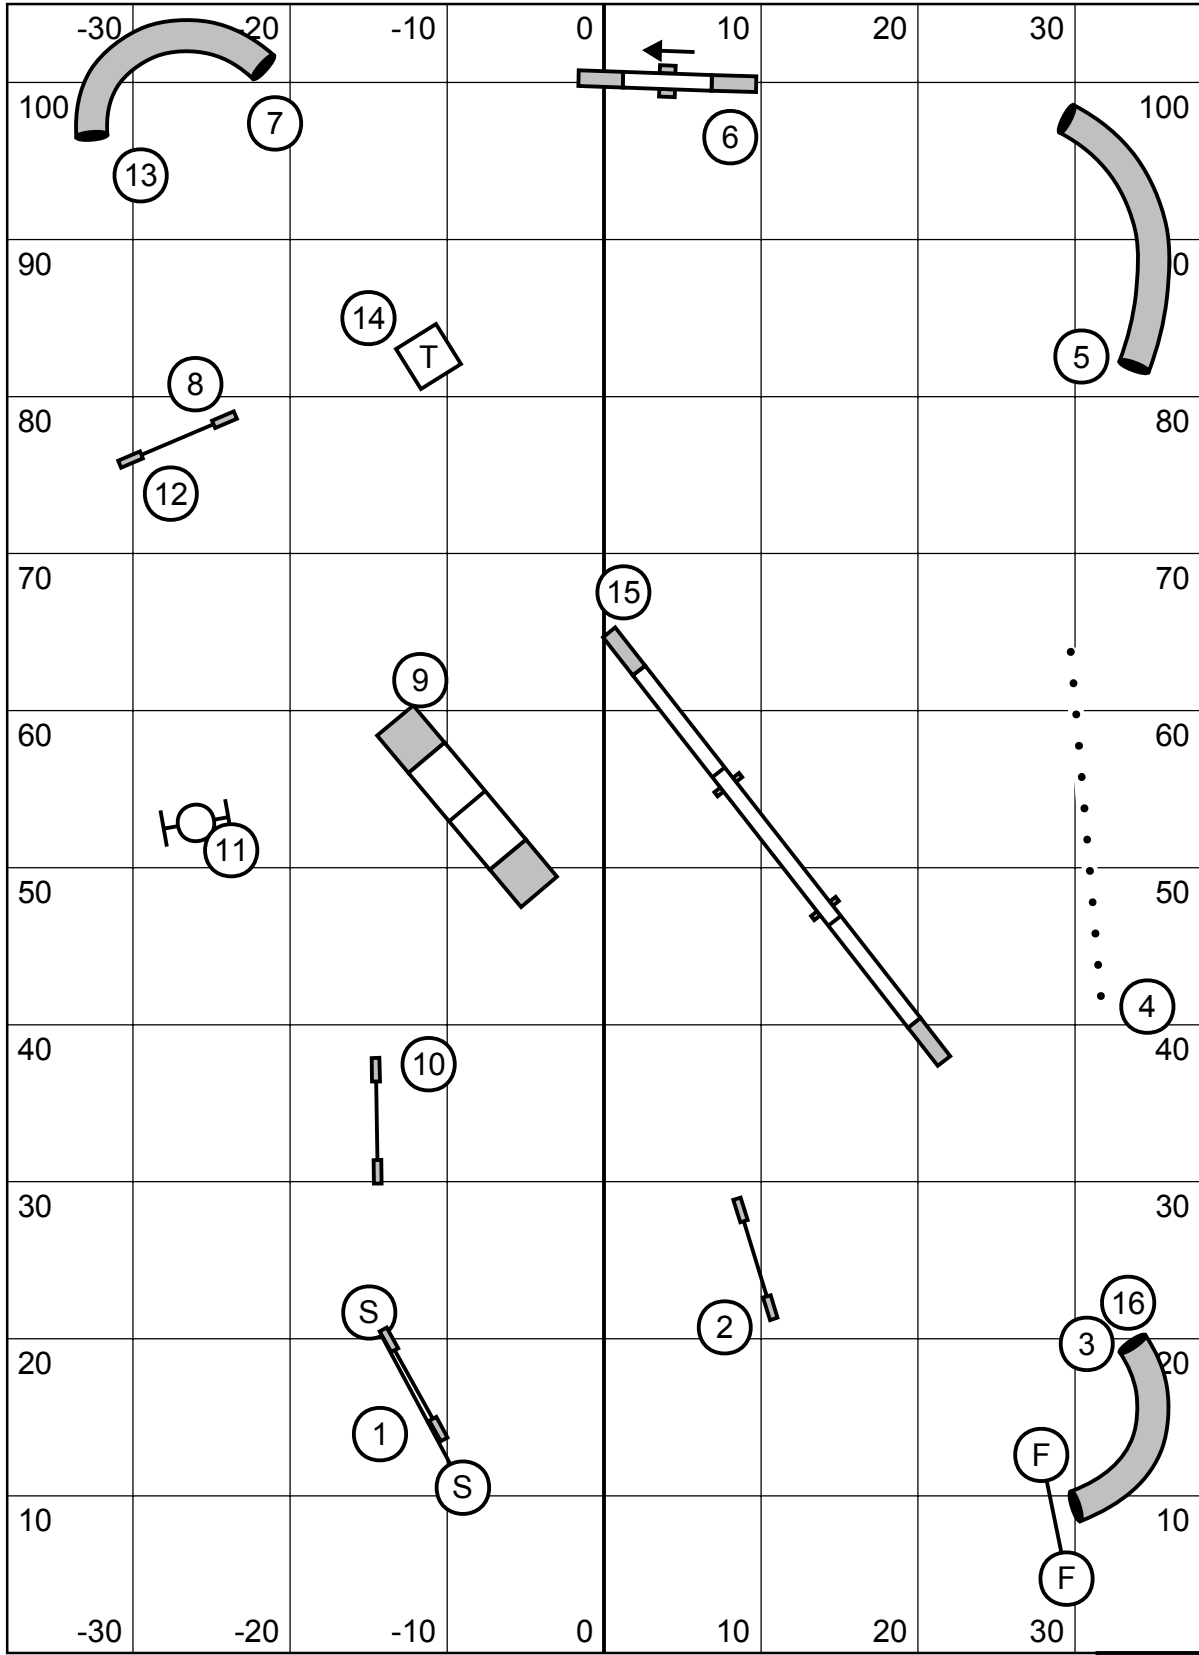

Enter / Exit

Score Table

Enter / Exit

T / S

New England Agility Team USDAA
 American K9, Amherst, NH
 Ashley Anderson
 Sunday May 16, 2021
 indoors on artificial turf

Masters / P3 / Vet Snooker

3 or 4 Reds. In Opening, all bidirectional. Combos any order/direction, as long as each part is performed once, or else tweet. In Closing, #2 bidirectional.