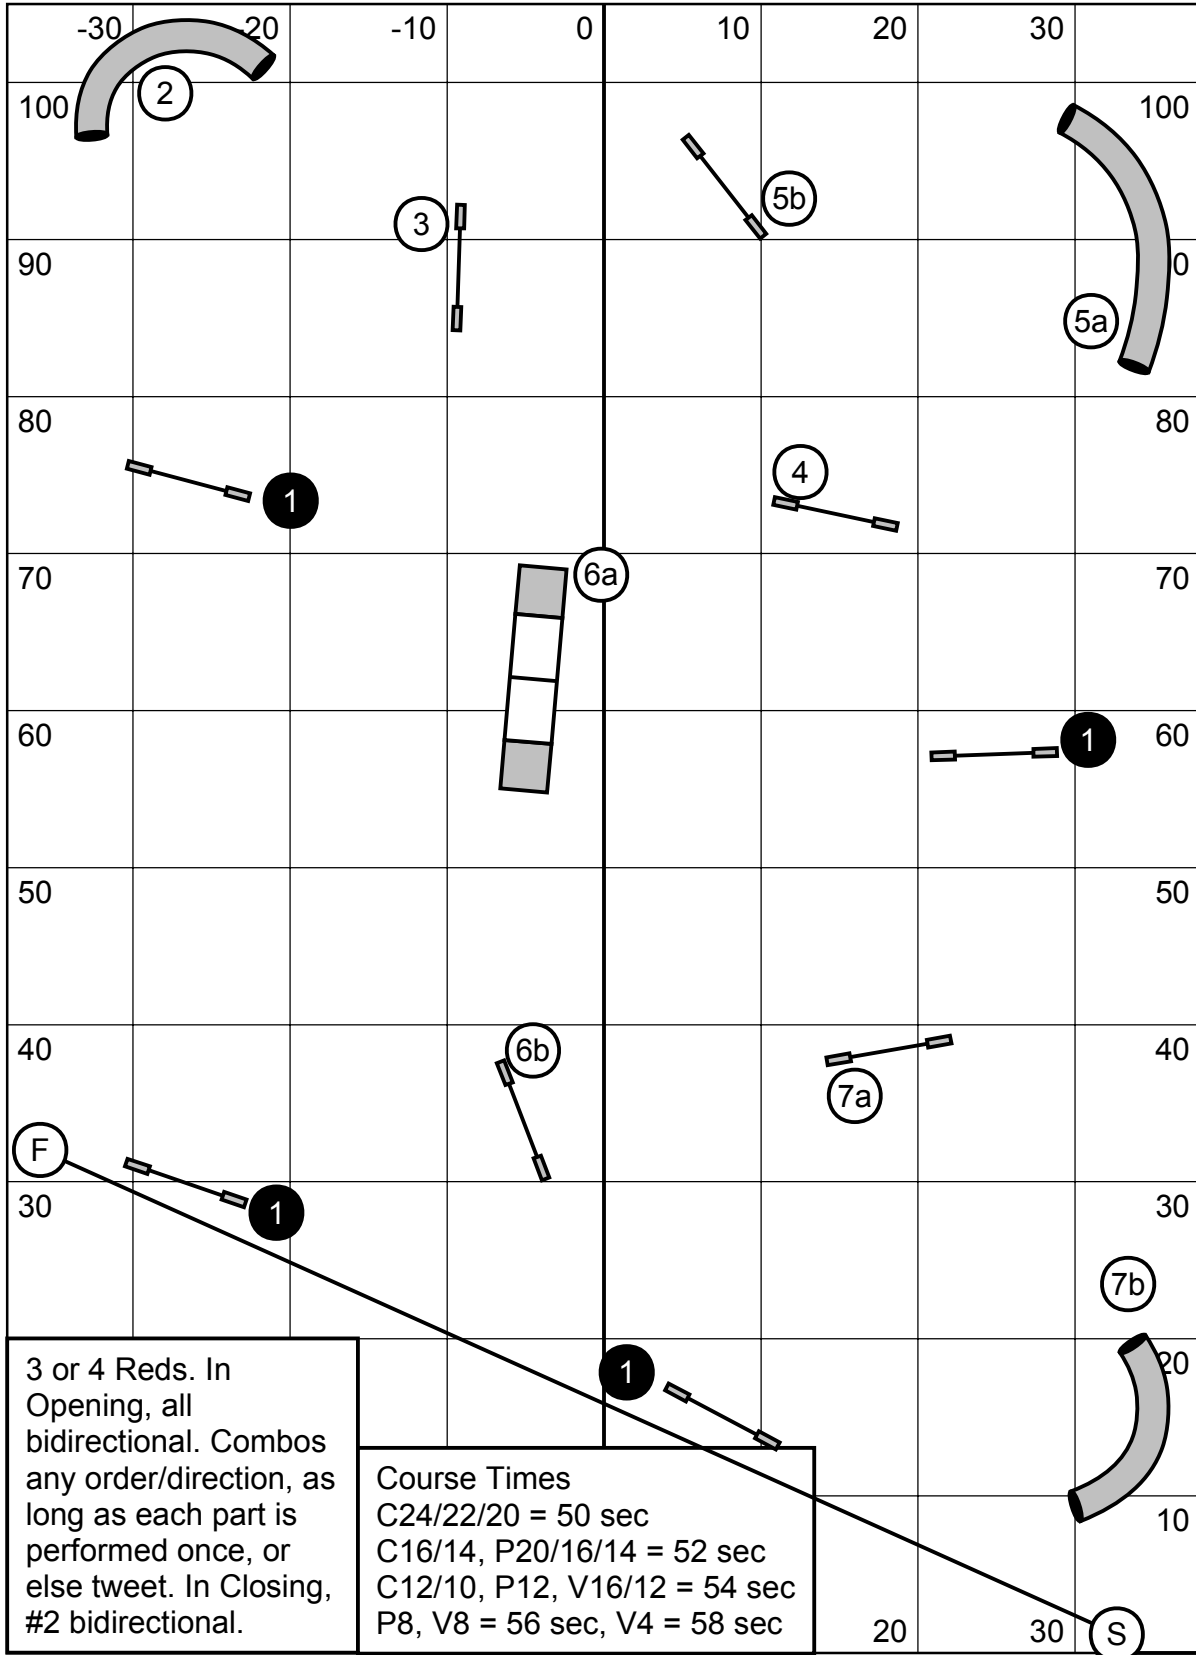

Enter / Exit

Score Table

Enter / Exit

T / S

New England Agility Team USDAA
 American K9, Amherst, NH
 Ashley Anderson
 Sunday May 16, 2021
 indoors on artificial turf

Masters / P3 / Vet Snooker

3 or 4 Reds. In Opening, all bidirectional. Combos any order/direction, as long as each part is performed once, or else tweet. In Closing, #2 bidirectional.

Course Times
 C24/22/20 = 50 sec
 C16/14, P20/16/14 = 52 sec
 C12/10, P12, V16/12 = 54 sec
 P8, V8 = 56 sec, V4 = 58 sec

Enter / Exit

Score Table

Enter / Exit

T / S

New England Agility Team USDAA
 American K9, Amherst, NH
 Ashley Anderson
 Sunday May 16, 2021
 indoors on artificial turf