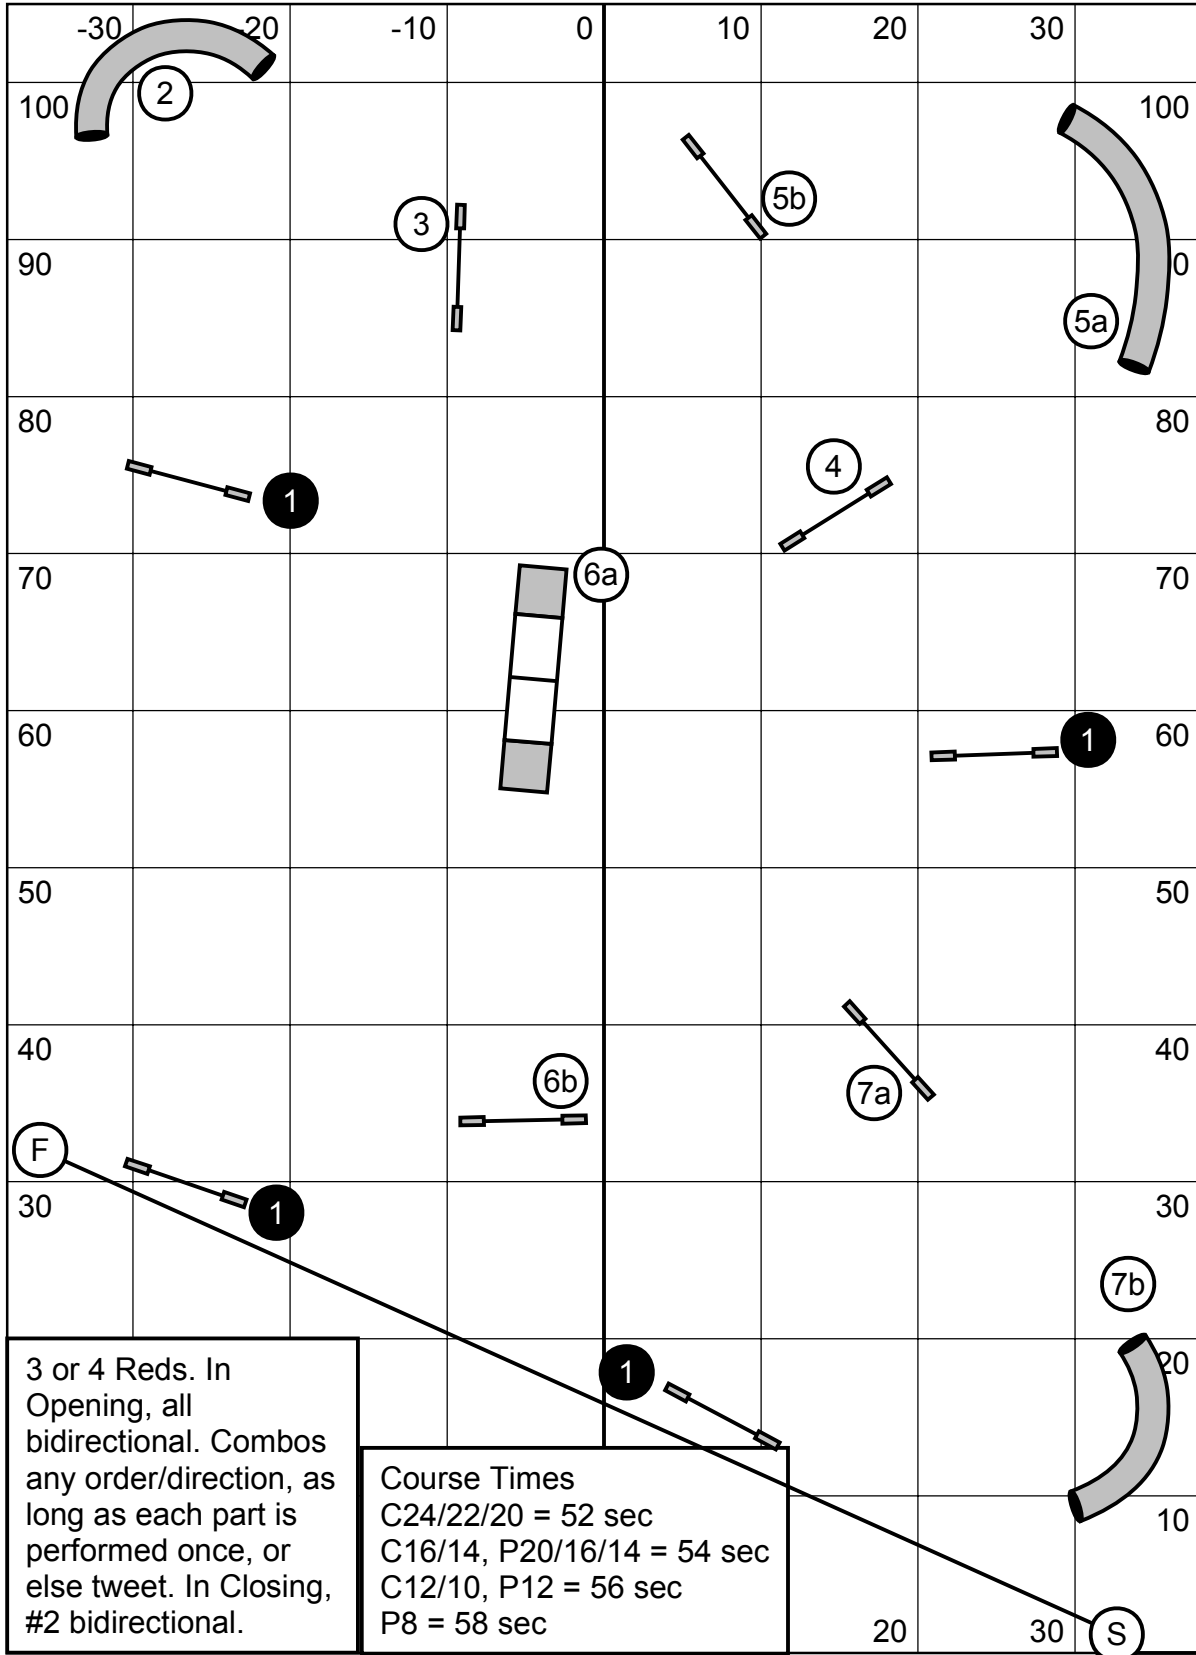

Course Times
 C24/22/20 = 50 sec
 C16/14, P20/16/14 = 52 sec
 C12/10, P12, V16/12 = 54 sec
 P8, V8 = 56 sec, V4 = 58 sec

Enter / Exit

Score Table

Enter / Exit

T / S

New England Agility Team USDAA
 American K9, Amherst, NH
 Ashley Anderson
 Sunday May 16, 2021
 indoors on artificial turf

Advanced / P2 Snooker

3 or 4 Reds. In Opening, all bidirectional. Combos any order/direction, as long as each part is performed once, or else tweet. In Closing, #2 bidirectional.

Course Times
 C24/22/20 = 52 sec
 C16/14, P20/16/14 = 54 sec
 C12/10, P12 = 56 sec
 P8 = 58 sec