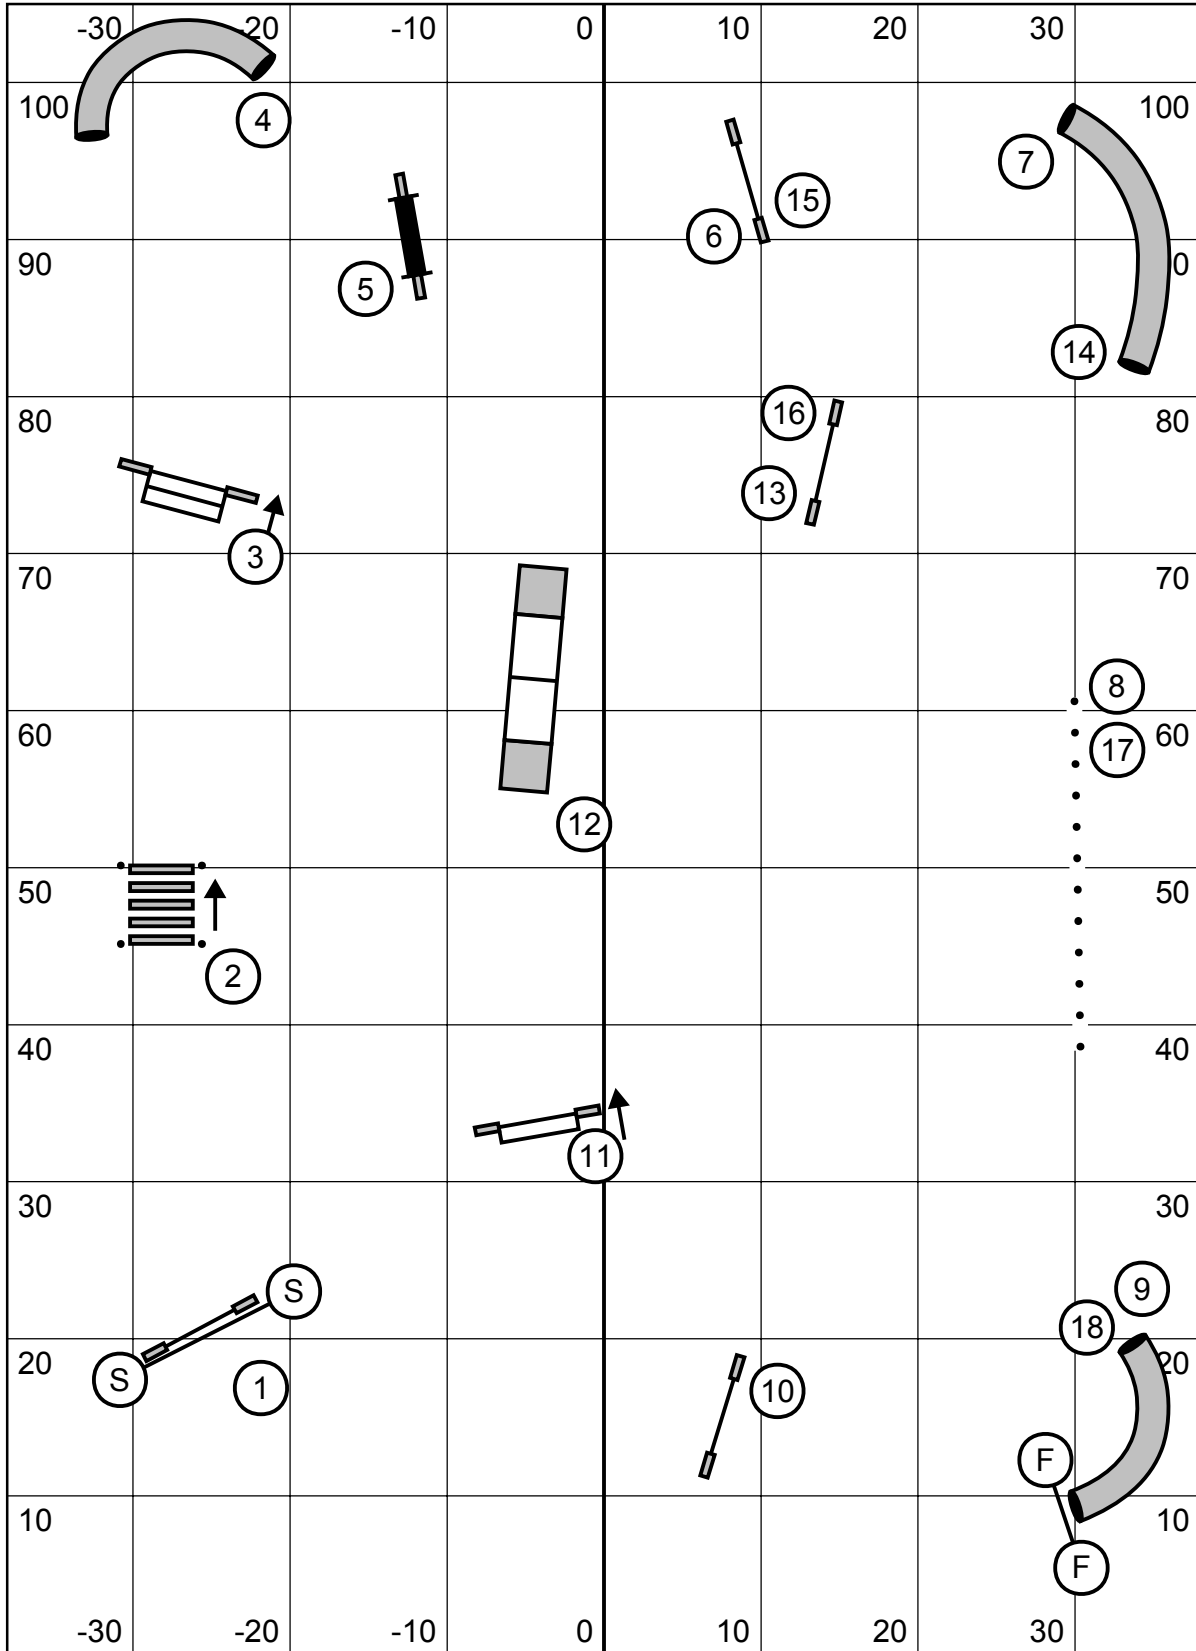

New England Agility Team USDAA
American K9, Amherst, NH
Ashley Anderson
Sunday May 16, 2021
indoors on artificial turf

Steeplechase / PSJ

Enter / Exit

Score Table

Enter / Exit

T / S