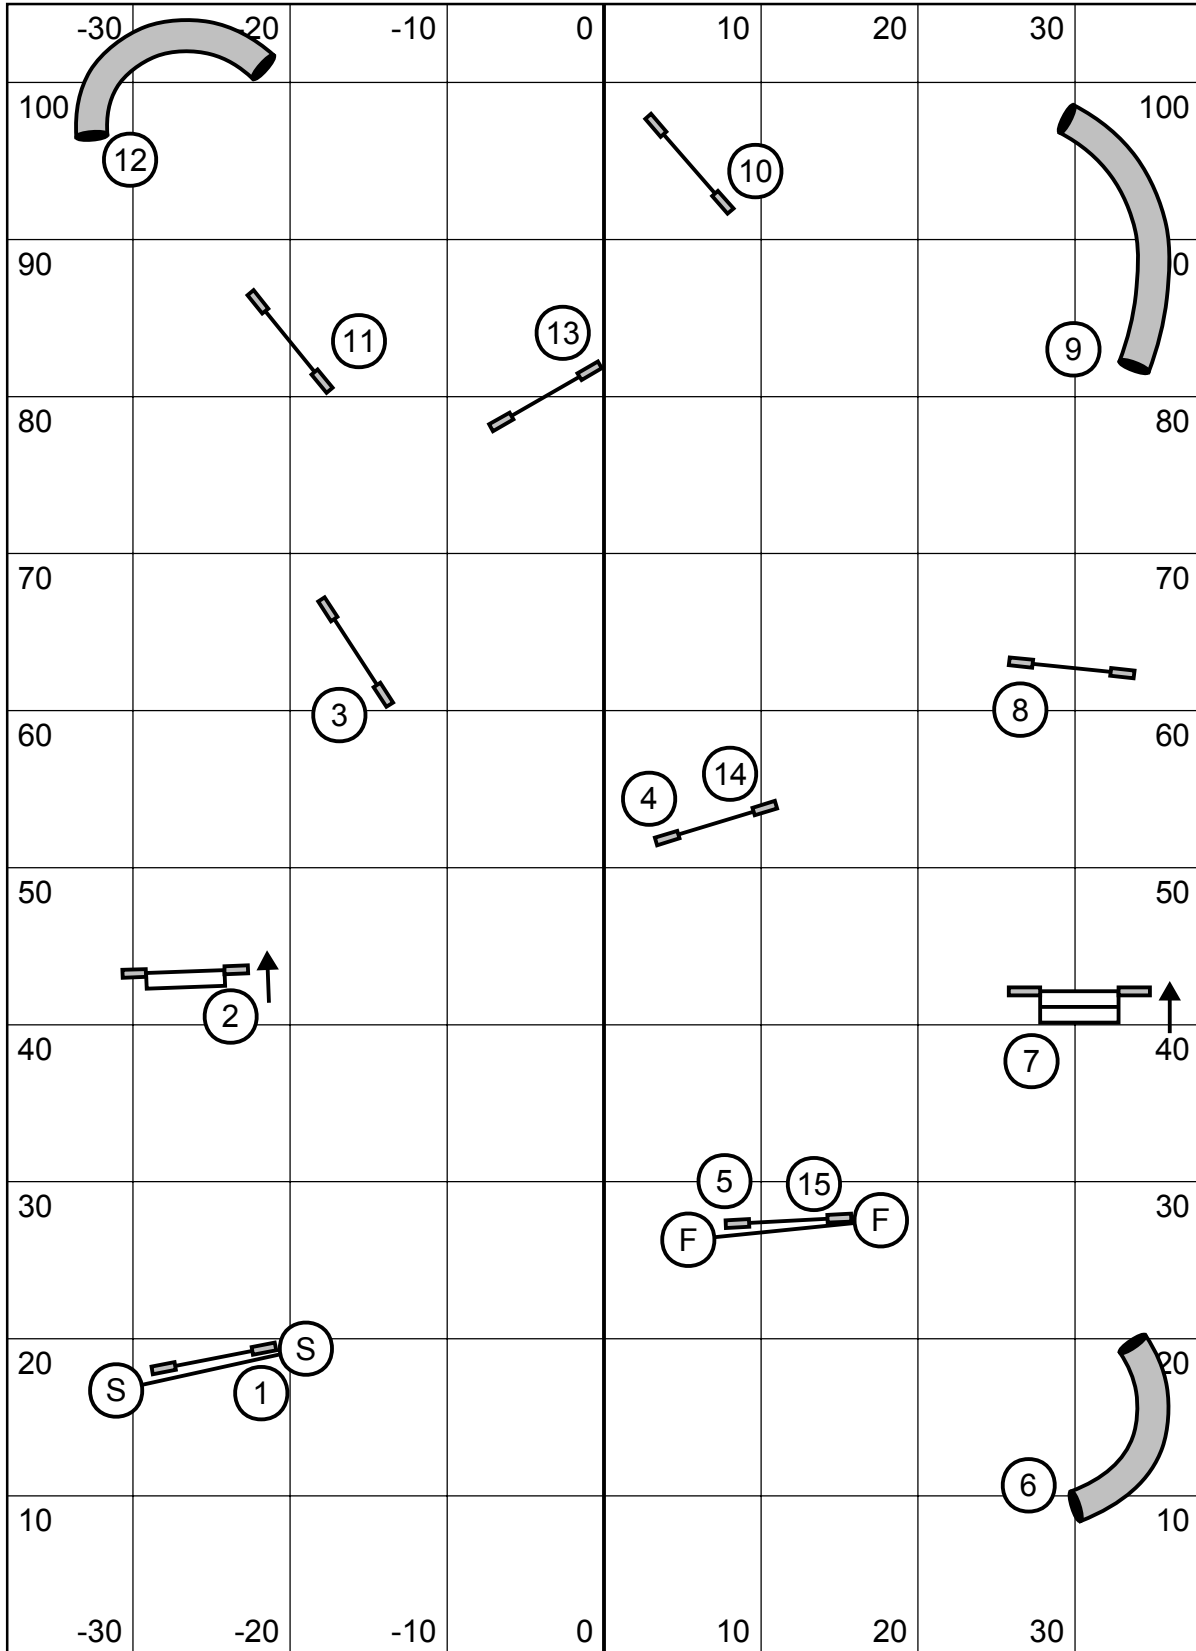

New England Agility Team USDAA
American K9, Amherst, NH
Ashley Anderson
Sunday May 16, 2021
indoors on artificial turf

Starters / P1 / Intro Jumpers

Enter / Exit

Score Table

Enter / Exit

T / S