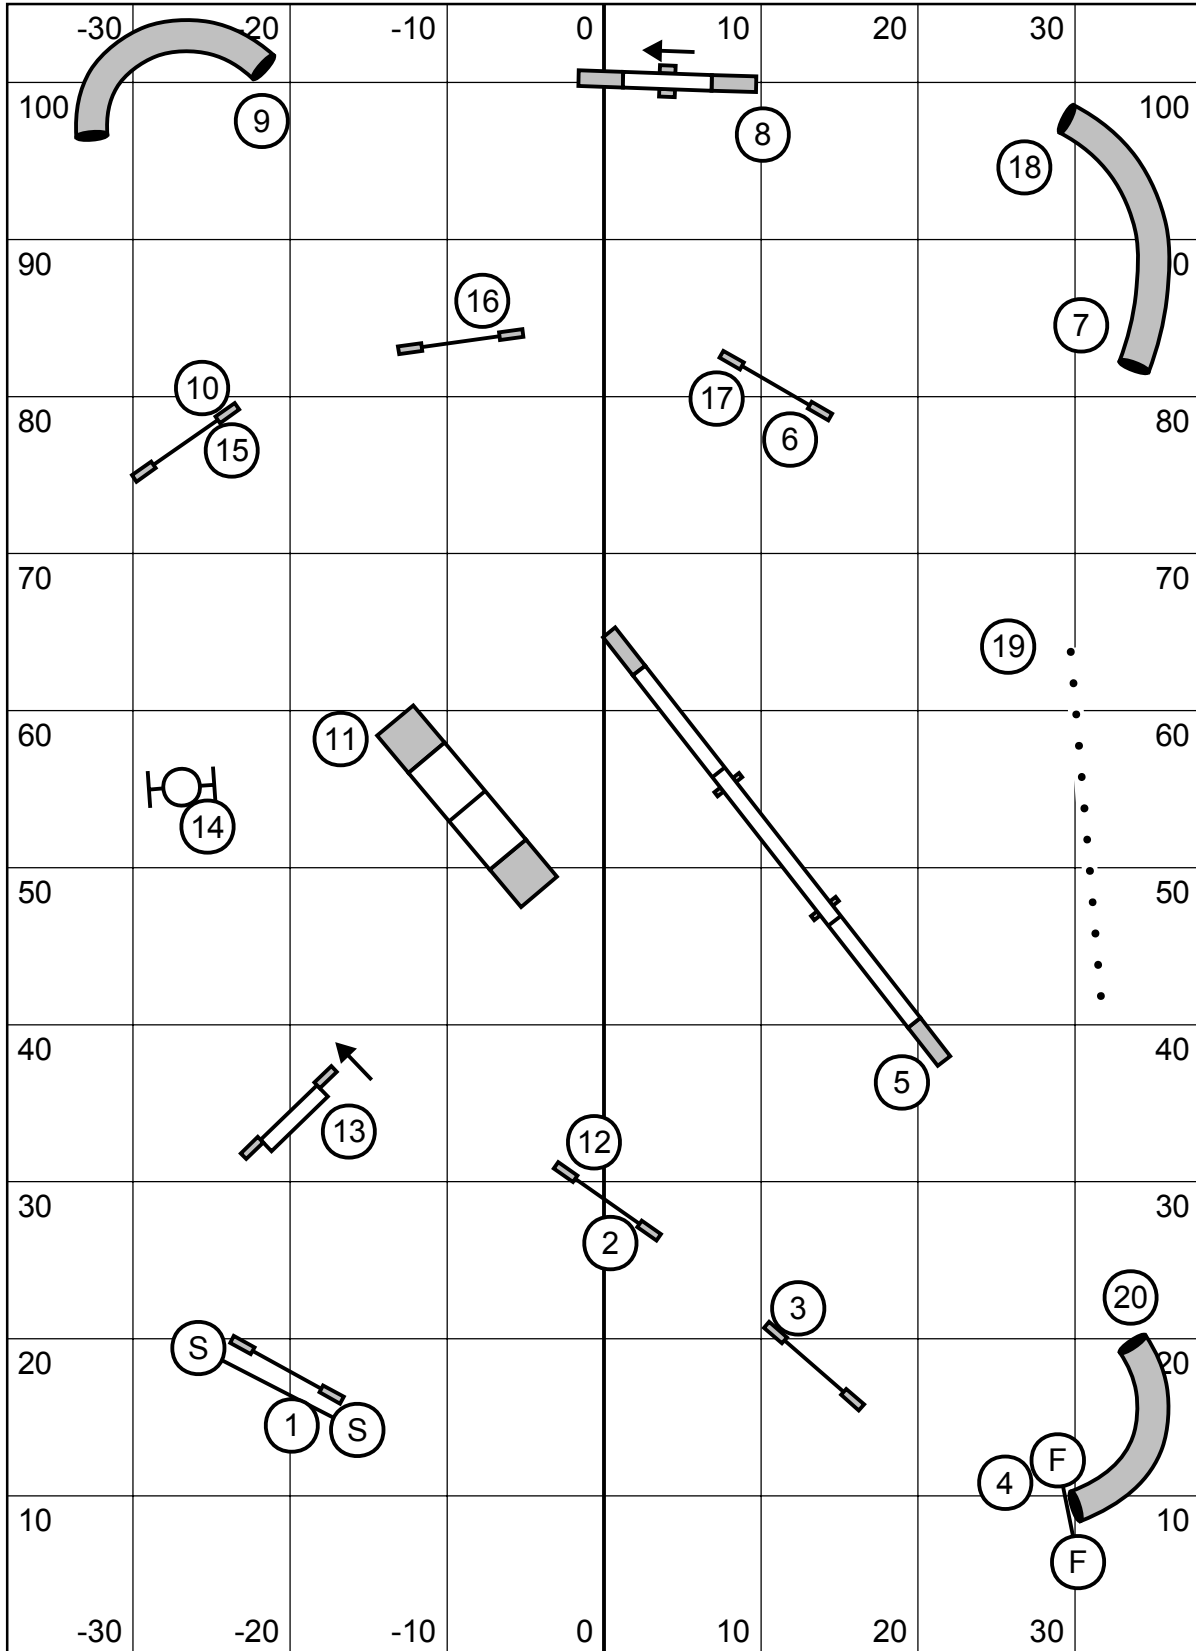

New England Agility Team USDAA
American K9, Amherst, NH
Ashley Anderson
Sunday May 16, 2021
indoors on artificial turf

Masters / P3 / Vet Standard

Enter / Exit

Score Table

Enter / Exit

T / S