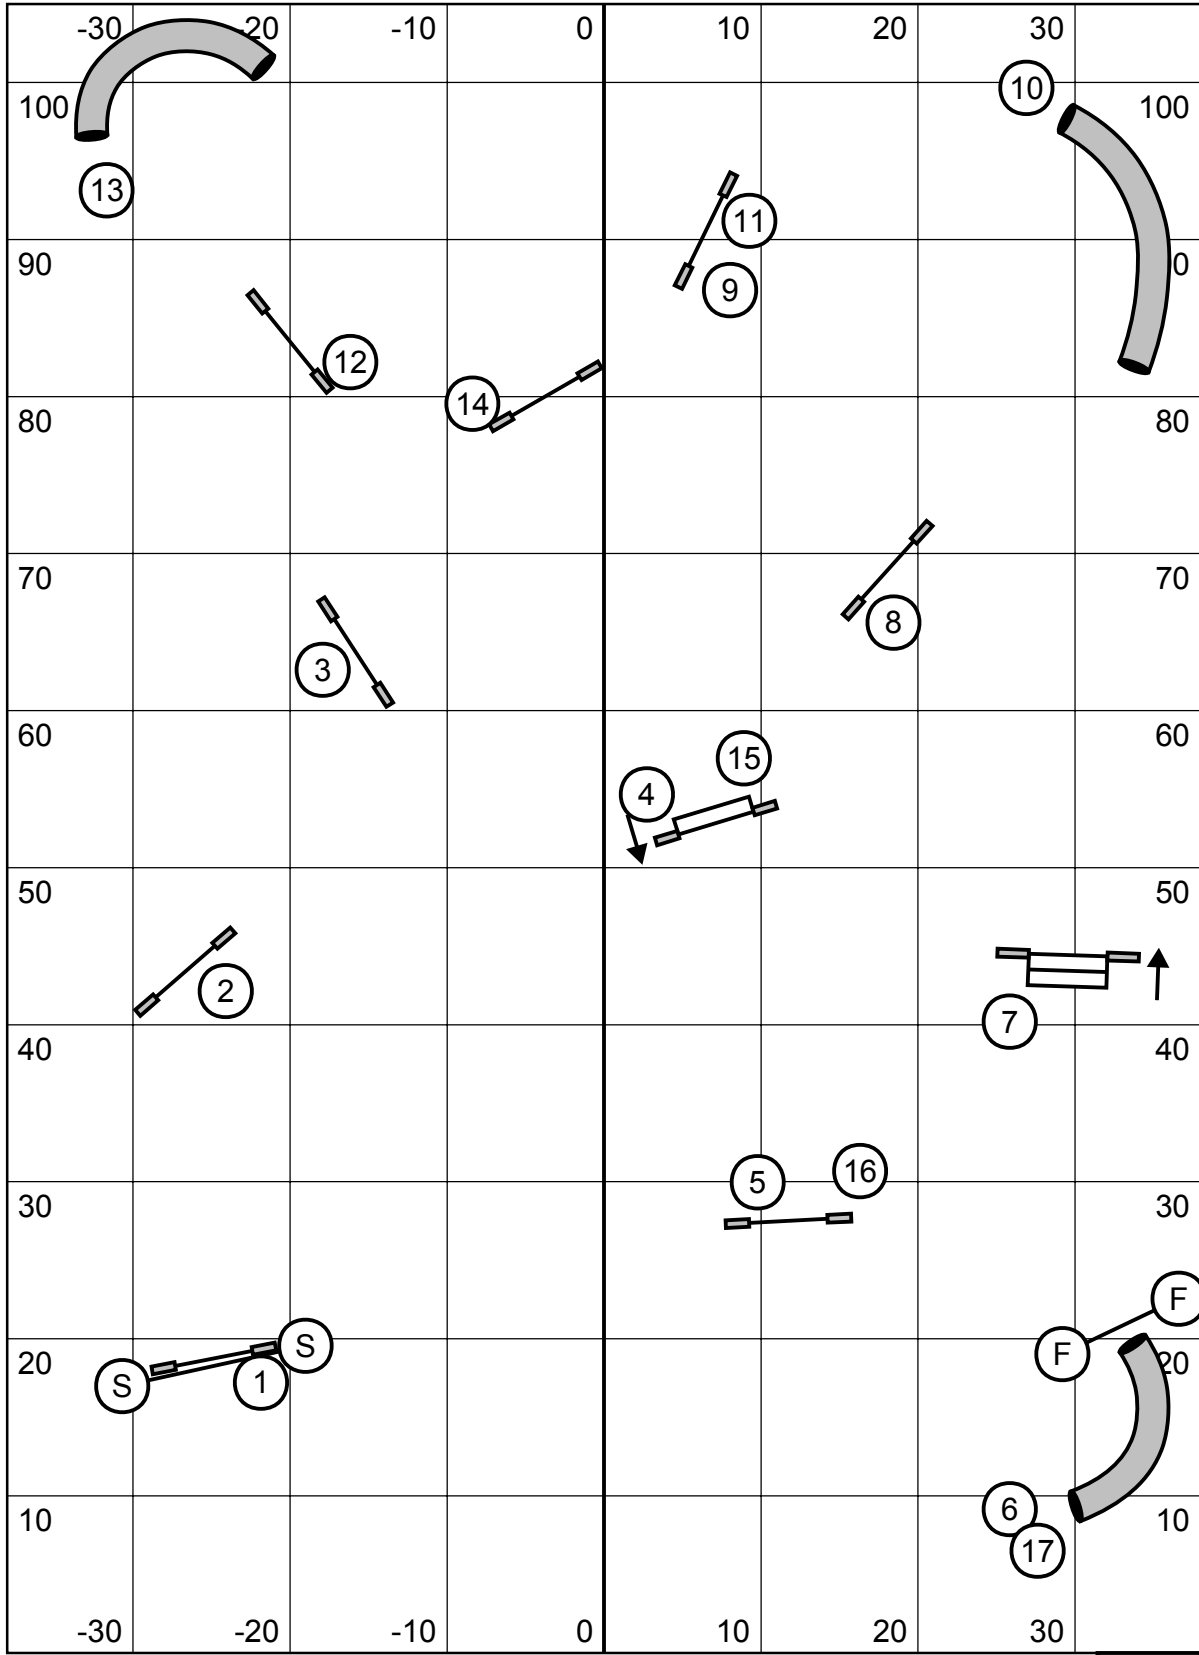

Enter / Exit

Score Table

Enter / Exit

T / S

New England Agility Team USDAA
 American K9, Amherst, NH
 Ashley Anderson
 Sunday May 16, 2021
 indoors on artificial turf

Advanced / P2 Jumpers

Enter / Exit

Score Table