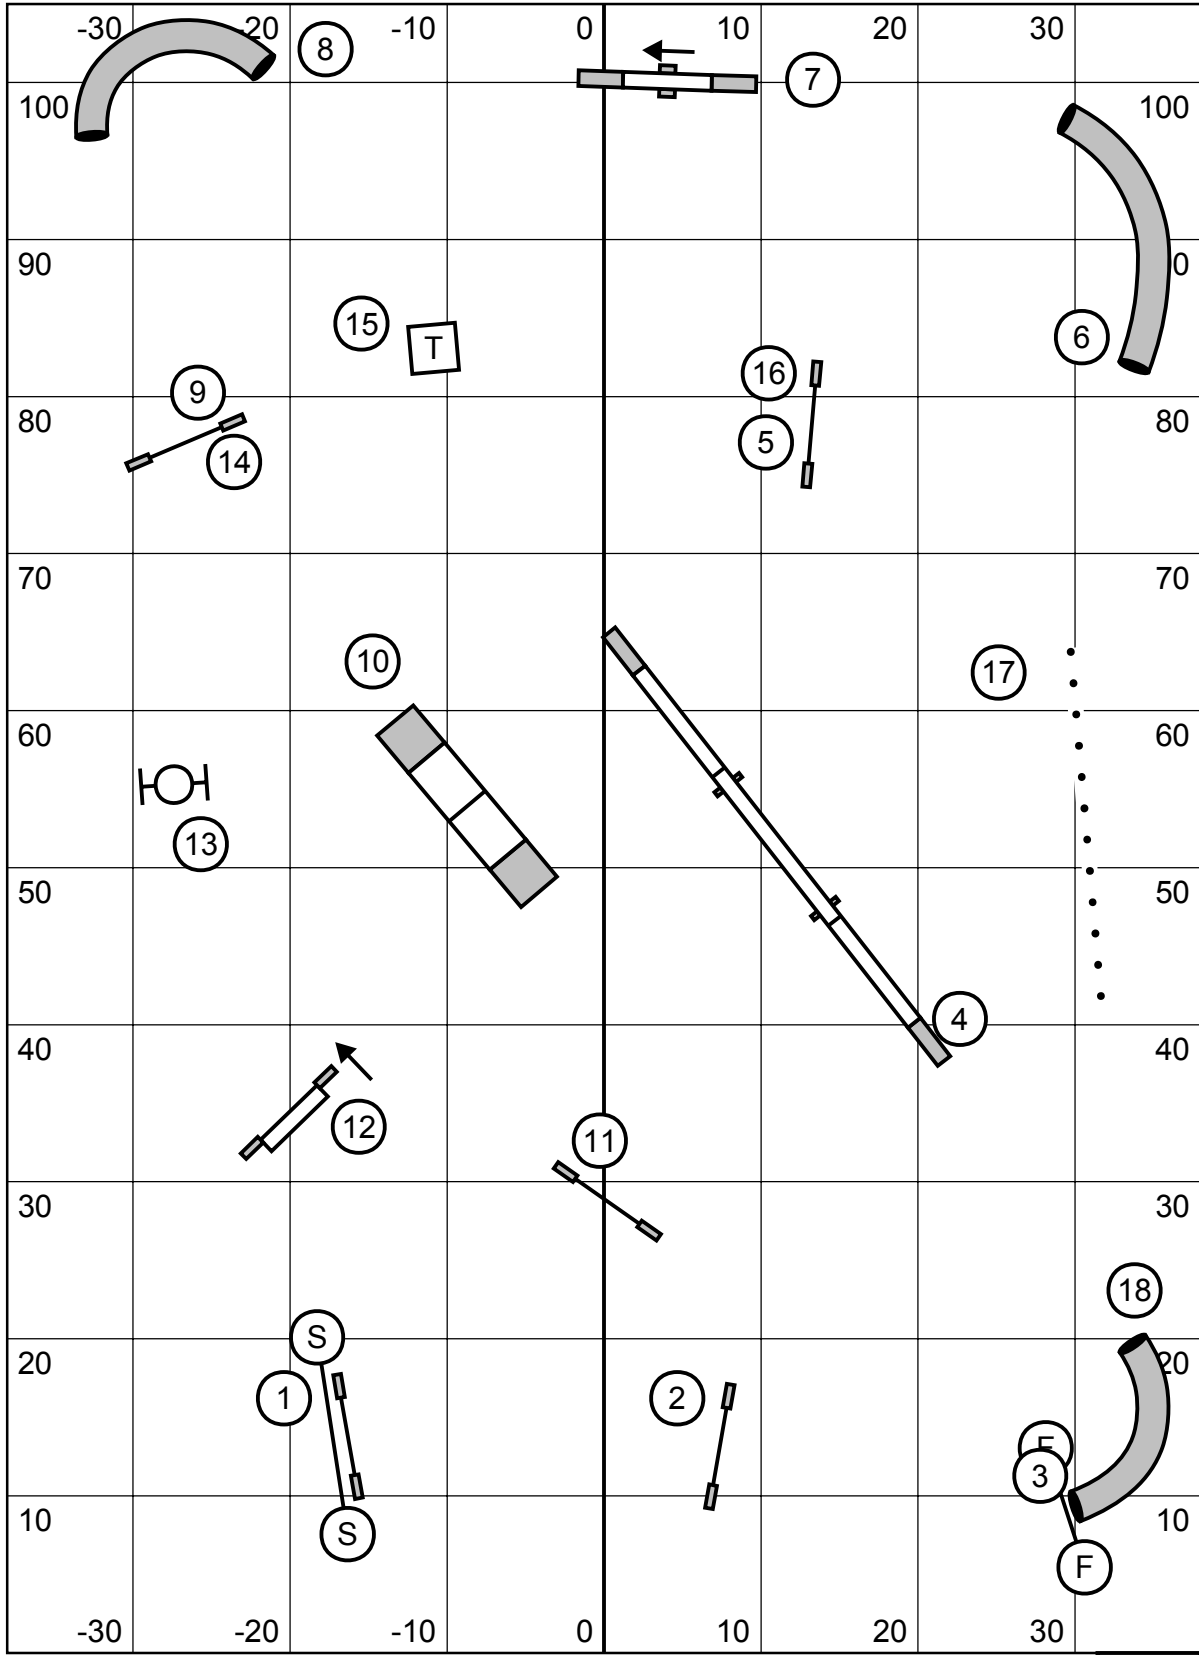

New England Agility Team USDAA
American K9, Amherst, NH
Ashley Anderson
Sunday May 16, 2021
indoors on artificial turf

Advanced / P2 Standard

Enter / Exit

Score Table

Enter / Exit

T / S