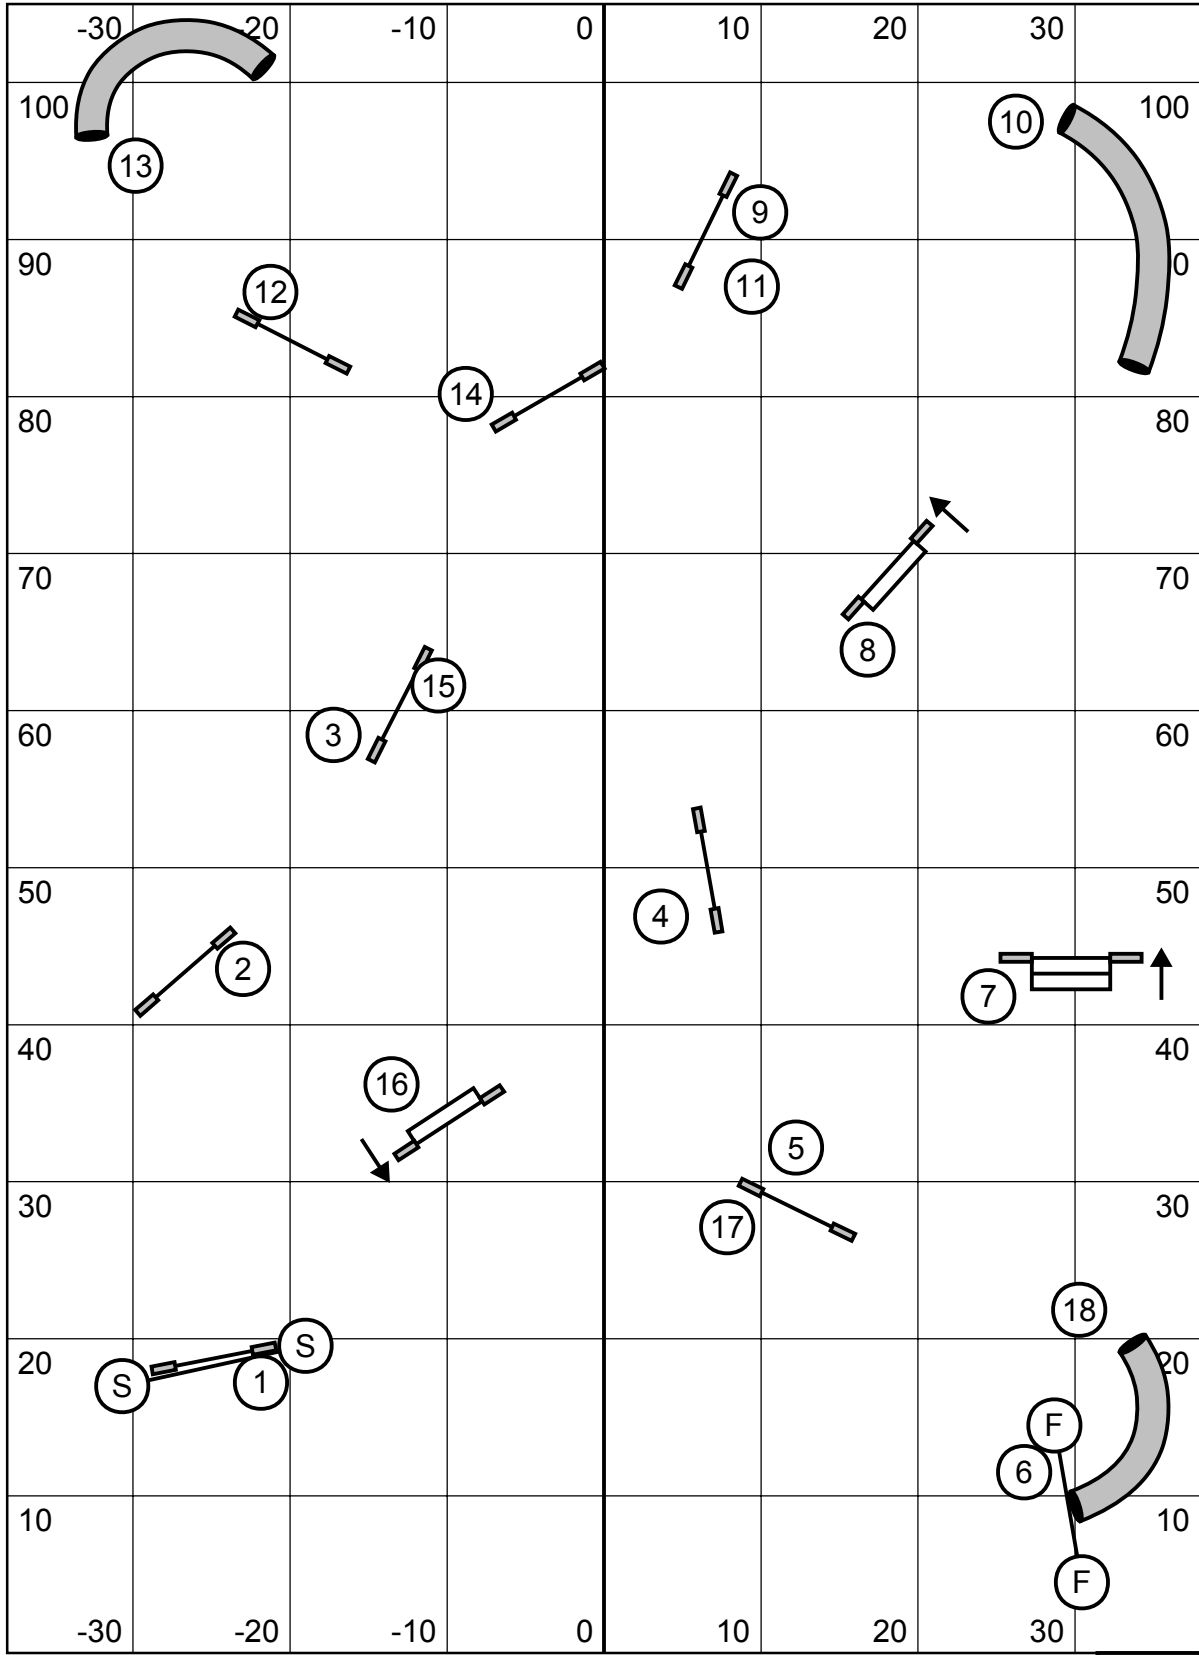

Advanced / P2 Snooker

3 or 4 Reds. In Opening, all bidirectional. Combos any order/direction, as long as each part is performed once, or else tweet. In Closing, #2 bidirectional.

Course Times
 C24/22/20 = 52 sec
 C16/14, P20/16/14 = 54 sec
 C12/10, P12 = 56 sec
 P8 = 58 sec

Steeplechase / PSJ

Enter / Exit

Score Table

Enter / Exit

T / S

New England Agility Team USDAA
 American K9, Amherst, NH
 Ashley Anderson
 Sunday May 16, 2021
 indoors on artificial turf

Masters / P3 / Vet Jumpers