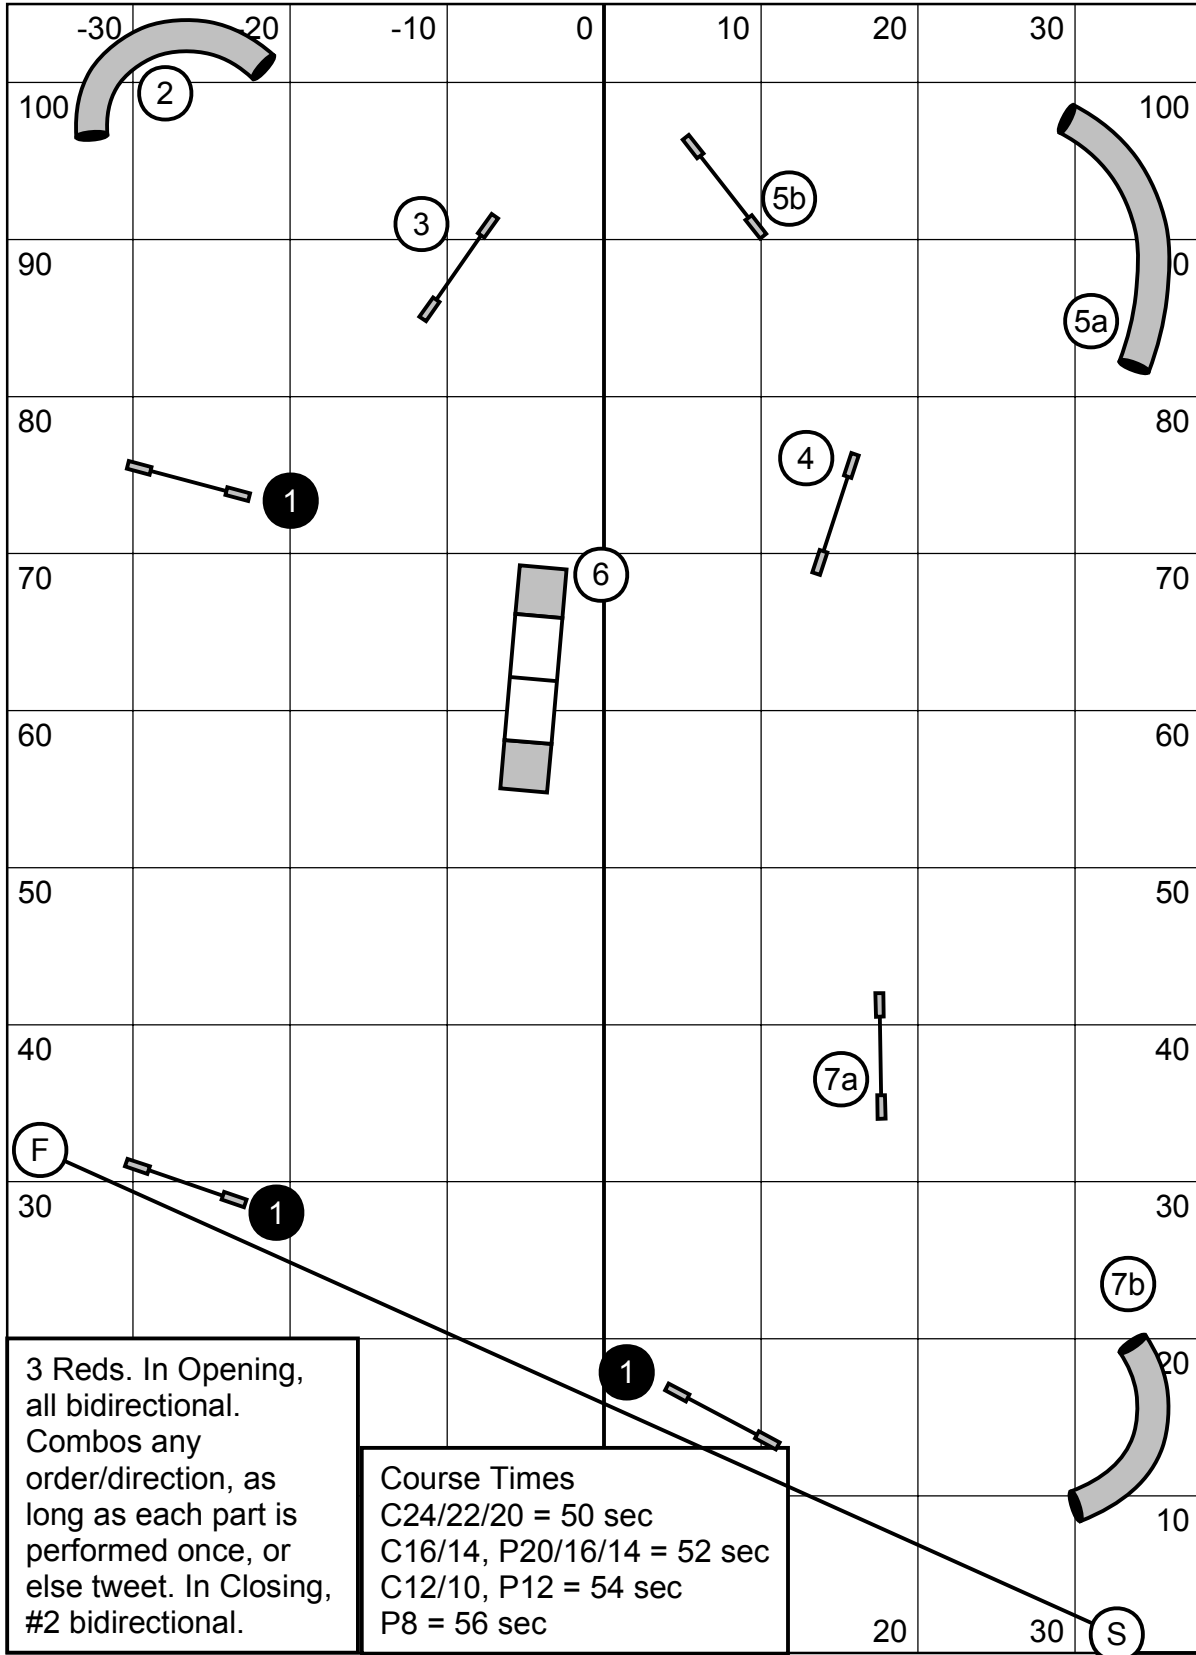

Enter / Exit

Score Table

Enter / Exit

T / S

New England Agility Team USDAA
 American K9, Amherst, NH
 Ashley Anderson
 Sunday May 16, 2021
 indoors on artificial turf

Starters / P1 / Intro Snooker

3 Reds. In Opening, all bidirectional. Combos any order/direction, as long as each part is performed once, or else tweet. In Closing, #2 bidirectional.