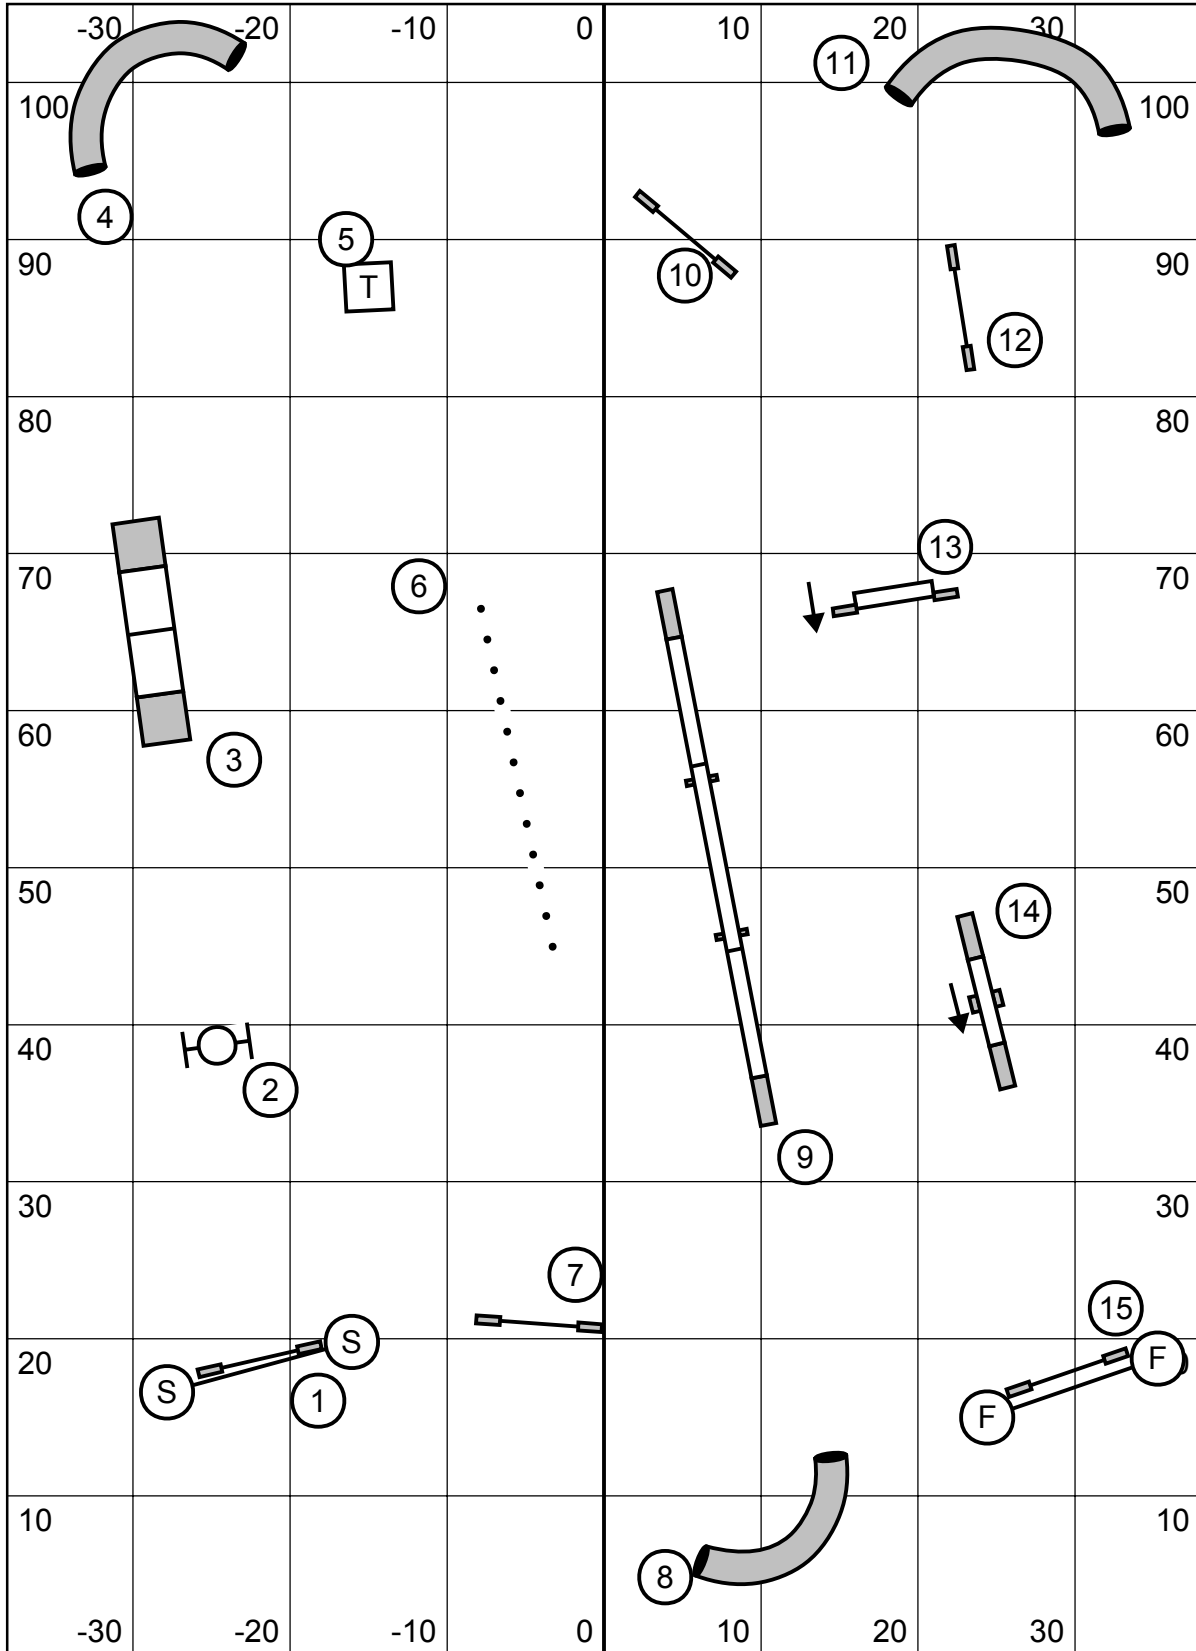

New England Agility Team USDAA
American K9, Amherst, NH
Ashley Anderson
Saturday May 15, 2021
indoors on artificial turf

Intro / Starters / P1 Standard

Enter / Exit

Score Table

T / S

Enter / Exit