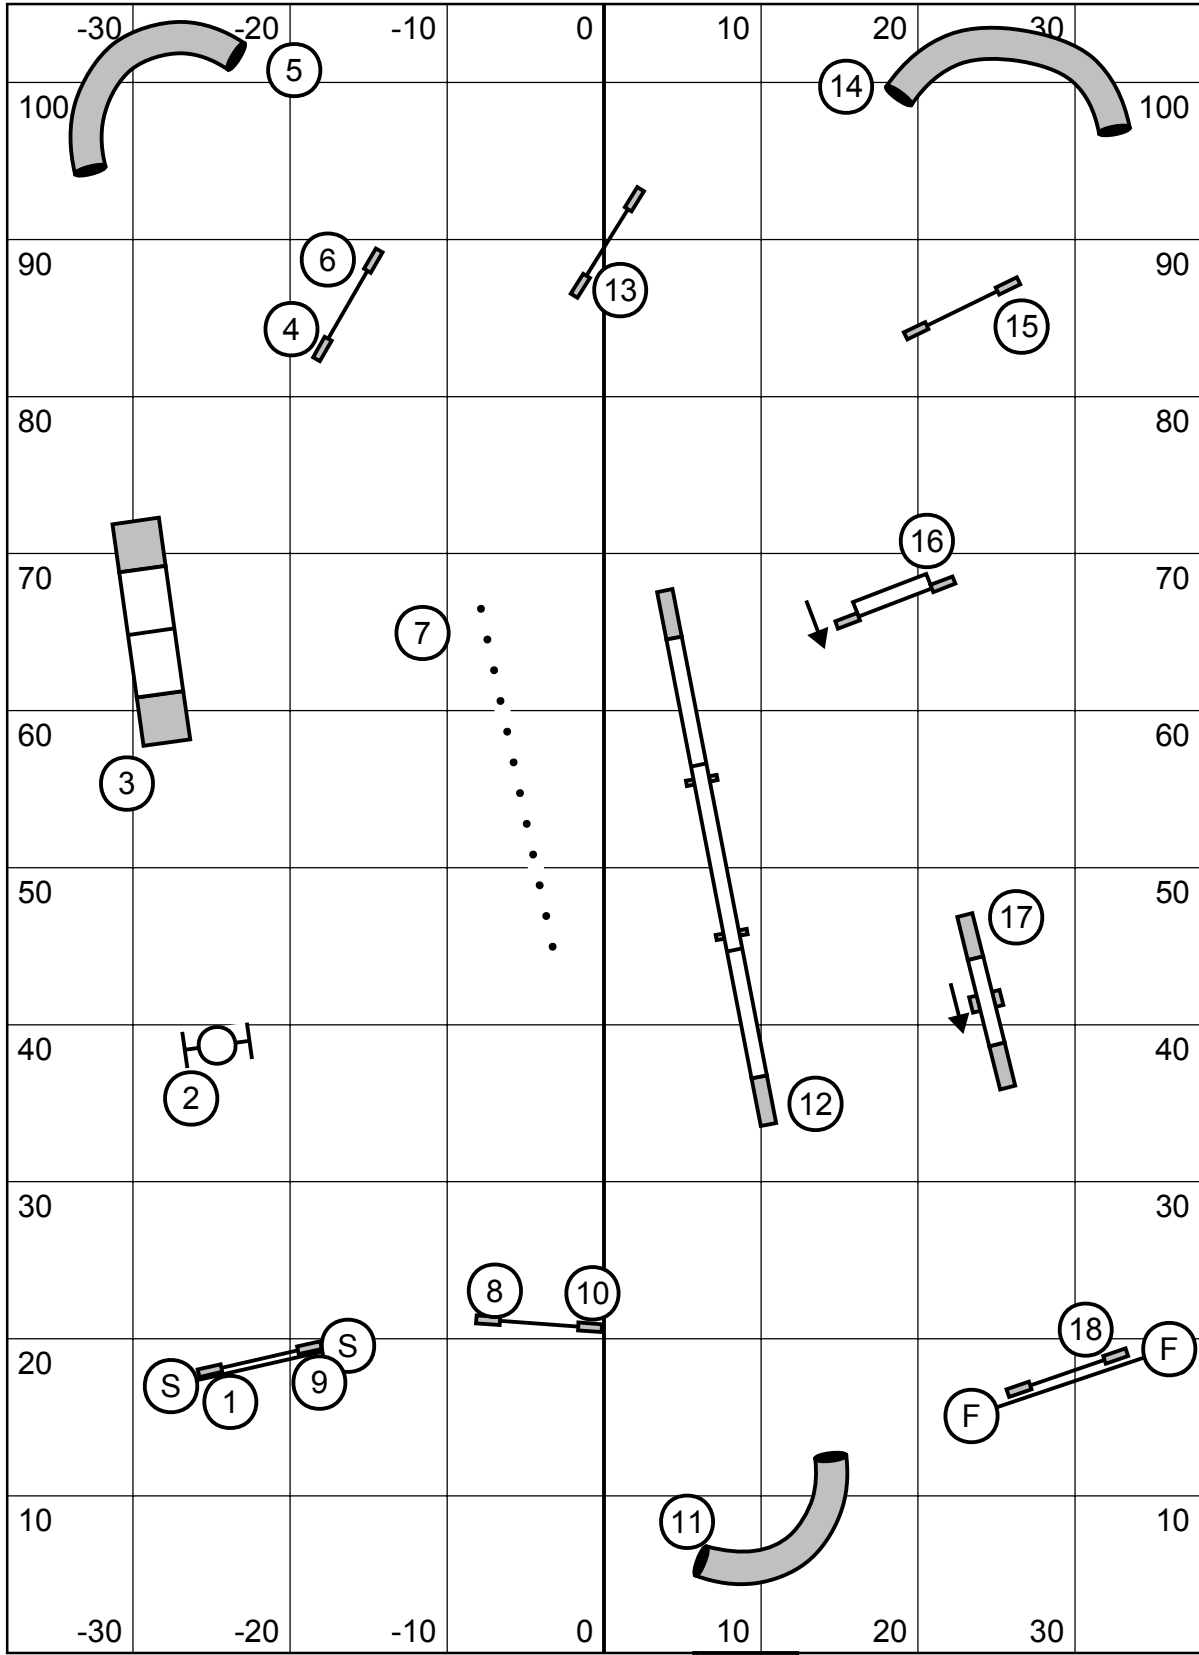

New England Agility Team USDAA
American K9, Amherst, NH
Ashley Anderson
Saturday May 15, 2021
indoors on artificial turf

Masters / P3 / Vet Standard

Enter / Exit

Score Table

T / S

Enter / Exit