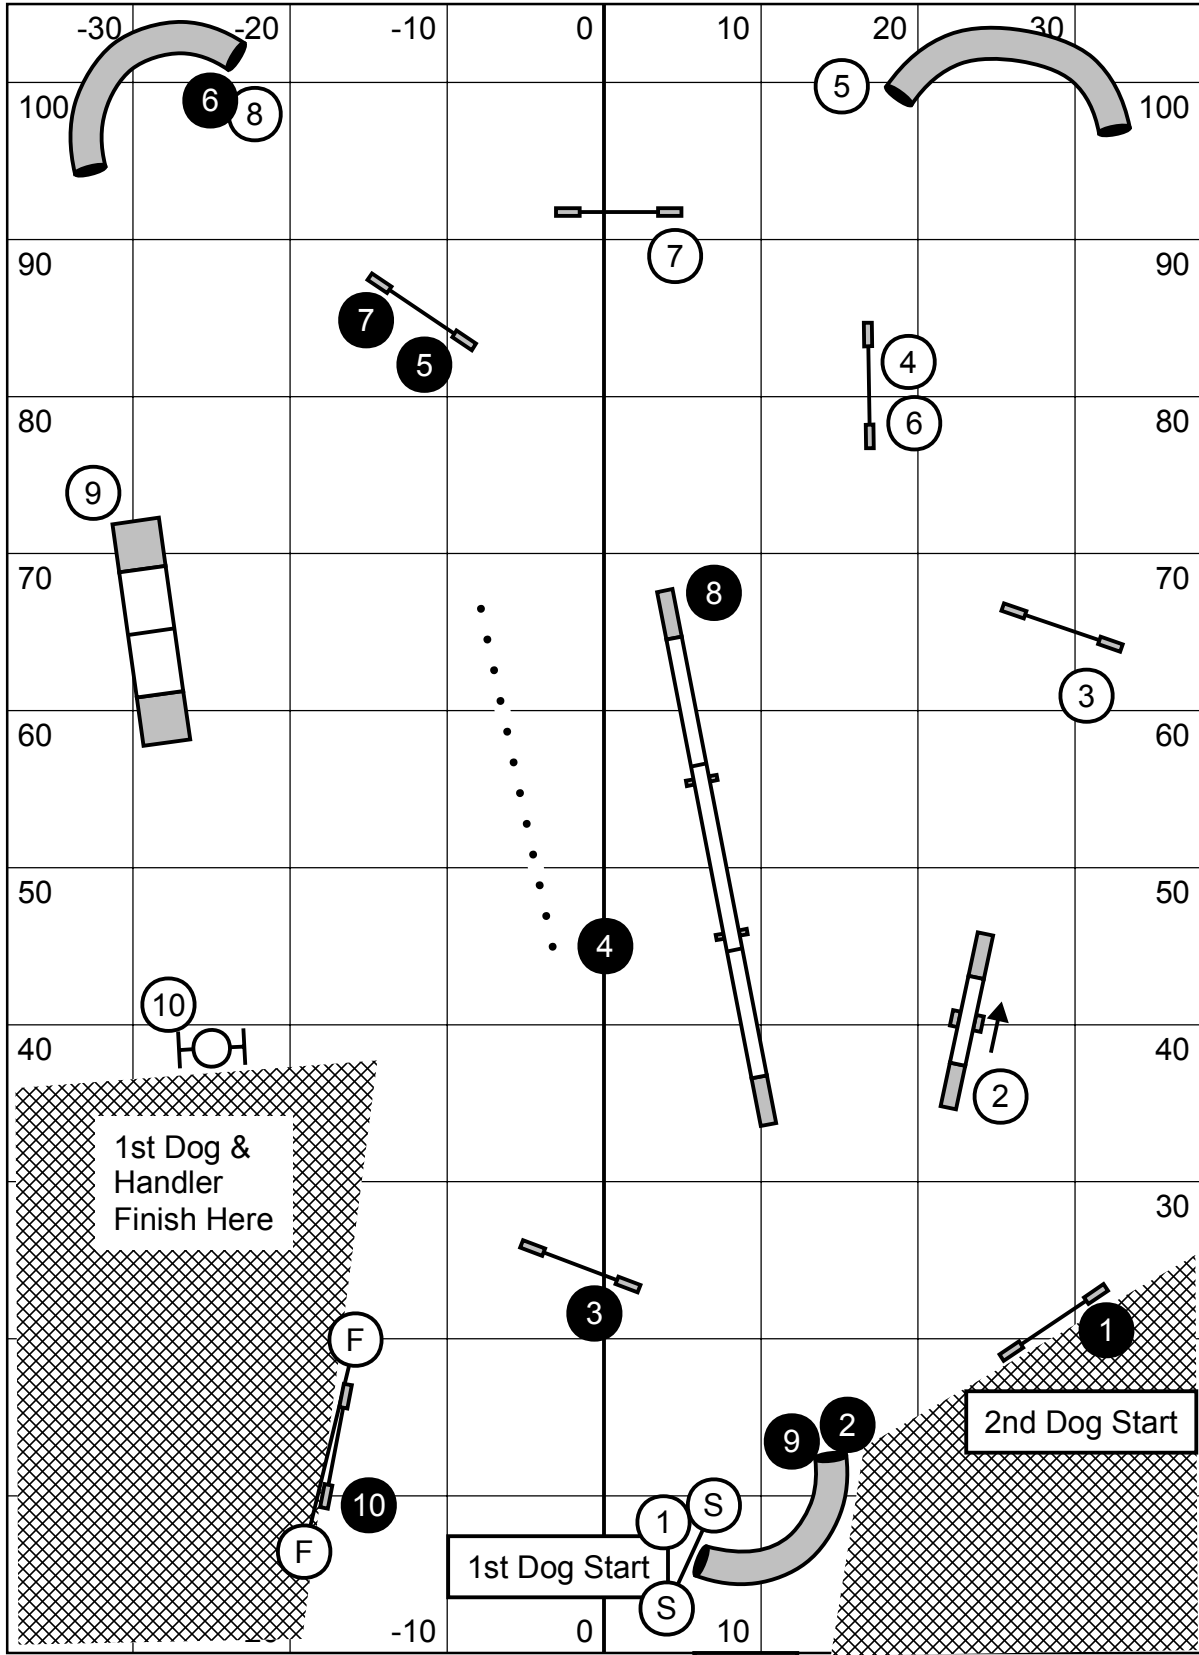

# Advanced / P2 Gamblers

30 sec Opening 1-3-5-7 pt system Dogwalk = 7 pts  
 No back-to-back contacts, either same one or different.  
 Need at least 21 opening points + Joker (20 pts) to Q.

Closing Times  
 C24/22/20 = 16 sec  
 C16/14, P20/16/14 = 17 sec  
 C12/10, P12 = 18 sec  
 P8 = 19 sec

# Intro / Starters / P1 Standard

Enter / Exit

Score Table

T / S

Enter / Exit

New England Agility Team USDAA  
 American K9, Amherst, NH  
 Ashley Anderson  
 Saturday May 15, 2021  
 indoors on artificial turf

# Combined Pairs

Enter / Exit

Score Table

T / S

Enter / Exit