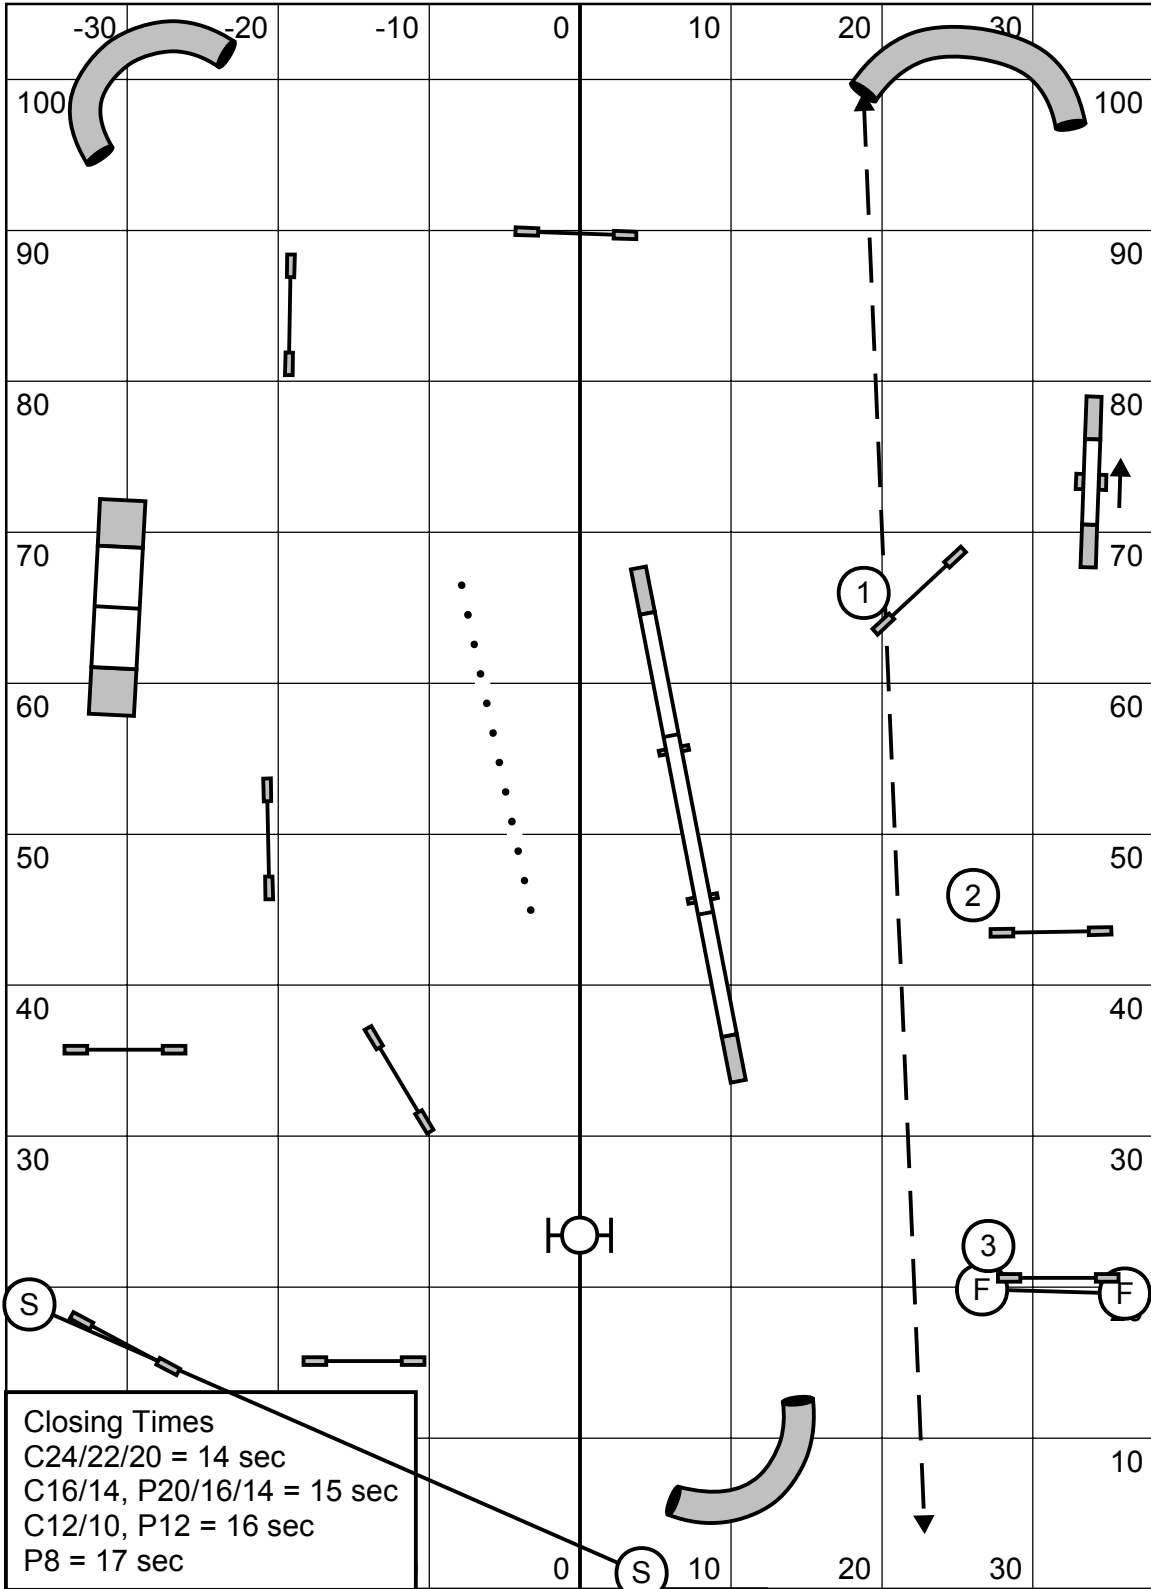

# Advanced / P2 Gamblers

30 sec Opening 1-3-5-7 pt system Dogwalk = 7 pts  
 No back-to-back contacts, either same one or different.  
 Need at least 21 opening points + Joker (20 pts) to Q.

Closing Times  
 C24/22/20 = 16 sec  
 C16/14, P20/16/14 = 17 sec  
 C12/10, P12 = 18 sec  
 P8 = 19 sec

# Intro / Starters / P1 Gamblers

30 sec Opening 1-3-5-7 pt system Dogwalk = 7 pts  
 No back-to-back contacts, either same one or different.  
 Need at least 21 opening points + Joker (20 pts) to Q.

**Closing Times**  
 C24/22/20 = 14 sec  
 C16/14, P20/16/14 = 15 sec  
 C12/10, P12 = 16 sec  
 P8 = 17 sec