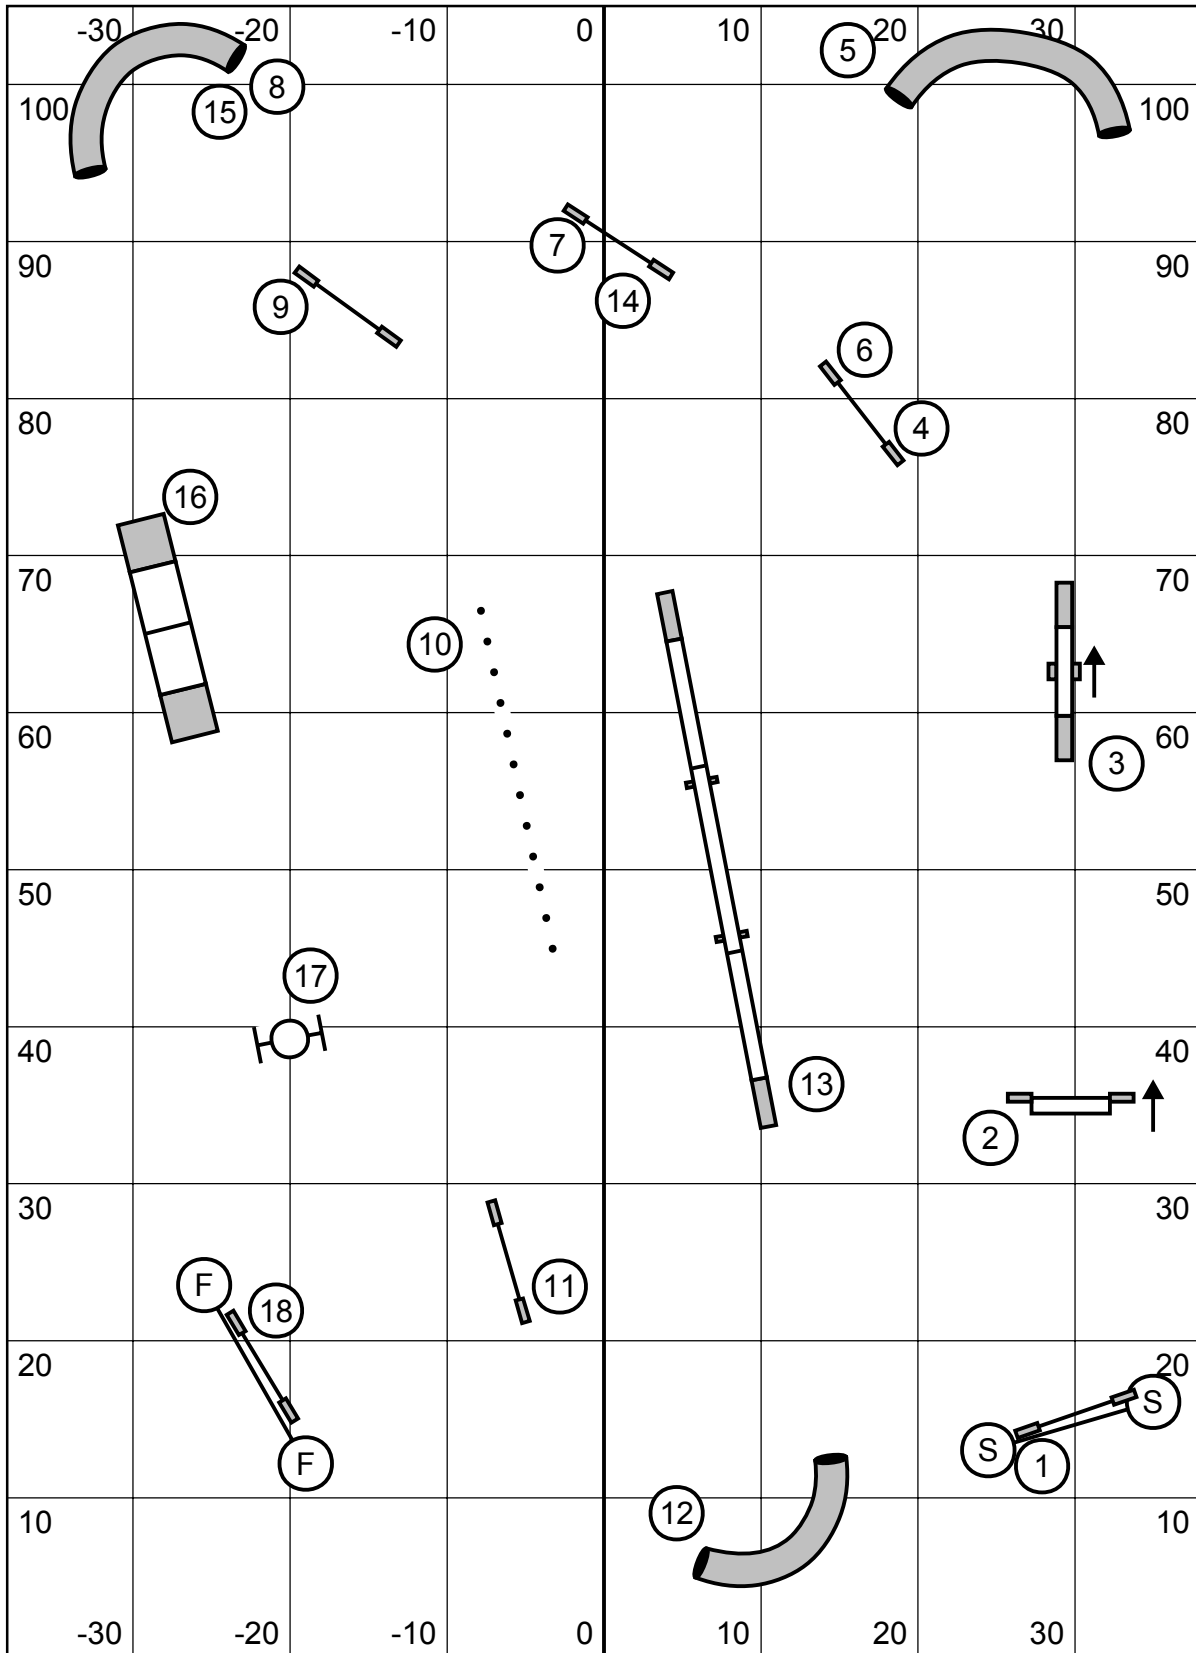

New England Agility Team USDAA
American K9, Amherst, NH
Ashley Anderson
Saturday May 15, 2021
indoors on artificial turf

Grand Prix / Perf. Grand Prix

Enter / Exit

Score Table

T / S

Enter / Exit