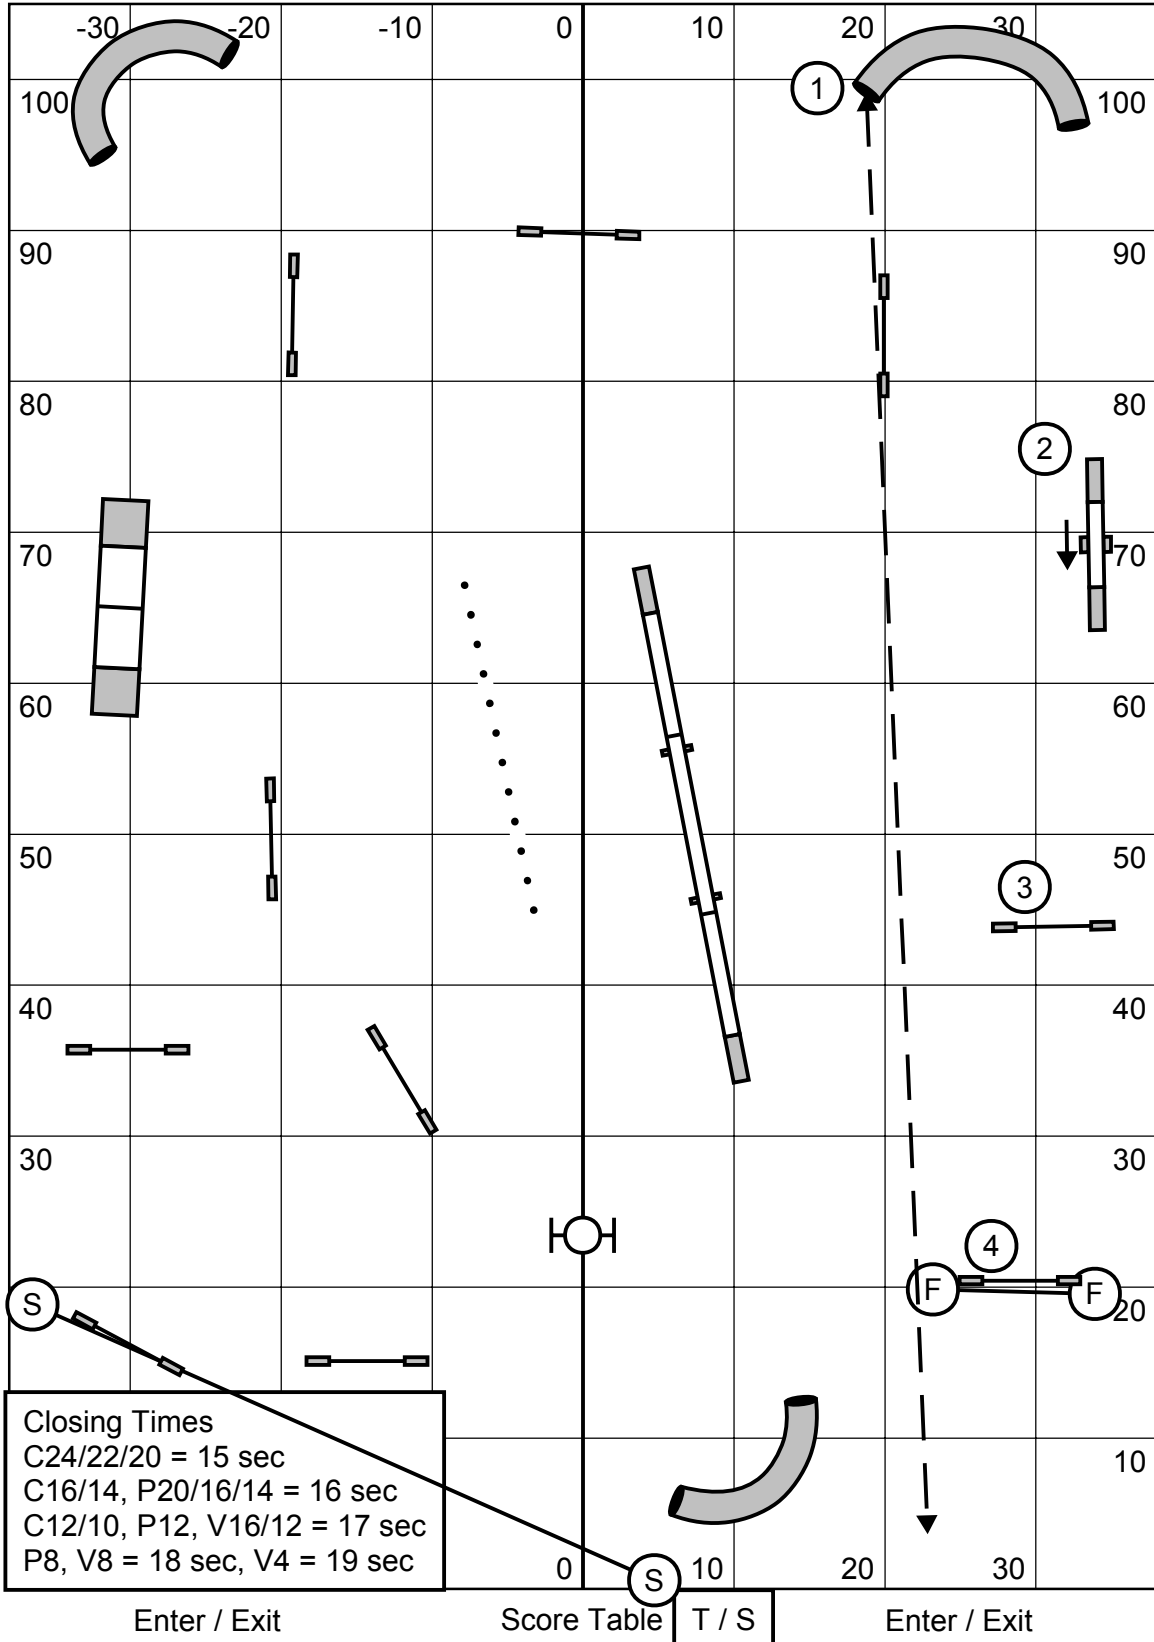

# Masters / P3 / Vet Gamblers

30 sec Opening 1-3-5-7 pt system Dogwalk = 7 pts  
 No back-to-back contacts, either same one or different.  
 Need at least 21 opening points + Joker (20 pts) to Q.

New England Agility Team USDAA  
 American K9, Amherst, NH  
 Ashley Anderson  
 Saturday May 15, 2021  
 indoors on artificial turf

# Advanced / P2 Gamblers

30 sec Opening 1-3-5-7 pt system Dogwalk = 7 pts  
 No back-to-back contacts, either same one or different.  
 Need at least 21 opening points + Joker (20 pts) to Q.

Closing Times  
 C24/22/20 = 16 sec  
 C16/14, P20/16/14 = 17 sec  
 C12/10, P12 = 18 sec  
 P8 = 19 sec

# Intro / Starters / P1 Gamblers

30 sec Opening 1-3-5-7 pt system Dogwalk = 7 pts  
 No back-to-back contacts, either same one or different.  
 Need at least 21 opening points + Joker (20 pts) to Q.

**Closing Times**  
 C24/22/20 = 14 sec  
 C16/14, P20/16/14 = 15 sec  
 C12/10, P12 = 16 sec  
 P8 = 17 sec