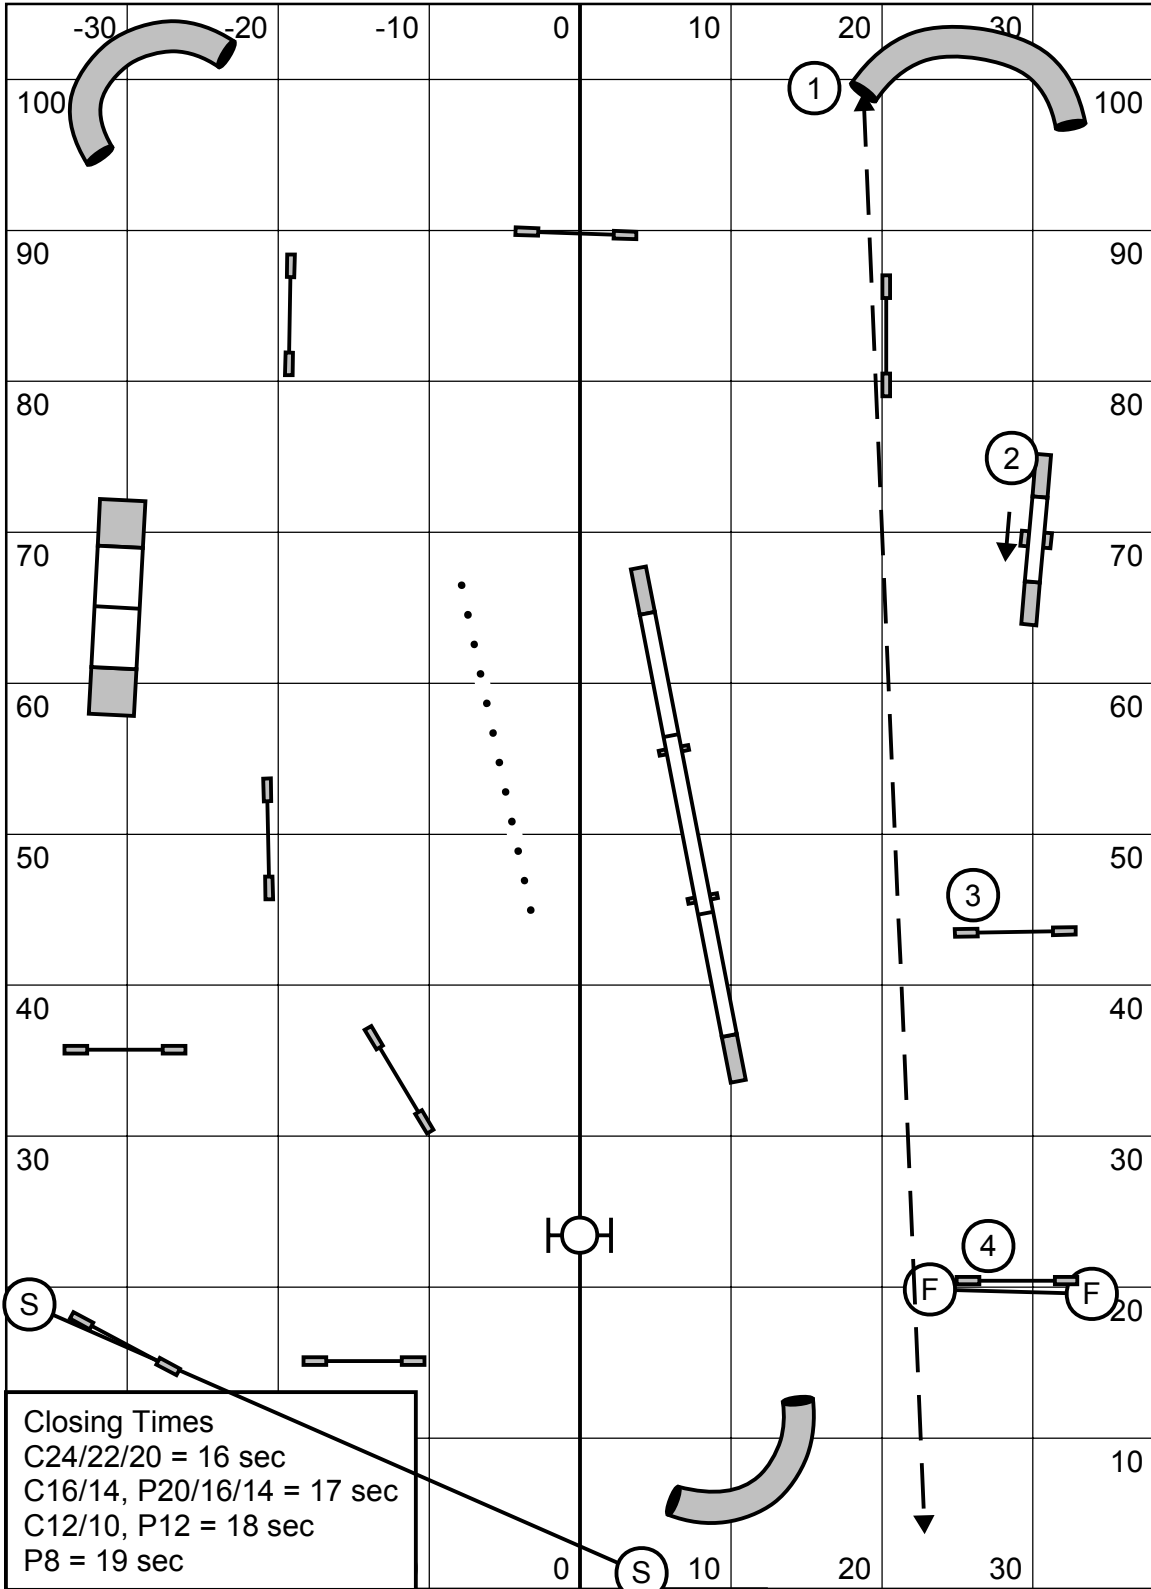

# Masters / P3 / Vet Gamblers

30 sec Opening 1-3-5-7 pt system Dogwalk = 7 pts  
 No back-to-back contacts, either same one or different.  
 Need at least 21 opening points + Joker (20 pts) to Q.

New England Agility Team USDAA  
 American K9, Amherst, NH  
 Ashley Anderson  
 Saturday May 15, 2021  
 indoors on artificial turf

# Advanced / P2 Gamblers

30 sec Opening 1-3-5-7 pt system Dogwalk = 7 pts  
 No back-to-back contacts, either same one or different.  
 Need at least 21 opening points + Joker (20 pts) to Q.

Closing Times  
 C24/22/20 = 16 sec  
 C16/14, P20/16/14 = 17 sec  
 C12/10, P12 = 18 sec  
 P8 = 19 sec

# Intro / Starters / P1 Gamblers

30 sec Opening 1-3-5-7 pt system Dogwalk = 7 pts  
 No back-to-back contacts, either same one or different.  
 Need at least 21 opening points + Joker (20 pts) to Q.

**Closing Times**  
 C24/22/20 = 14 sec  
 C16/14, P20/16/14 = 15 sec  
 C12/10, P12 = 16 sec  
 P8 = 17 sec