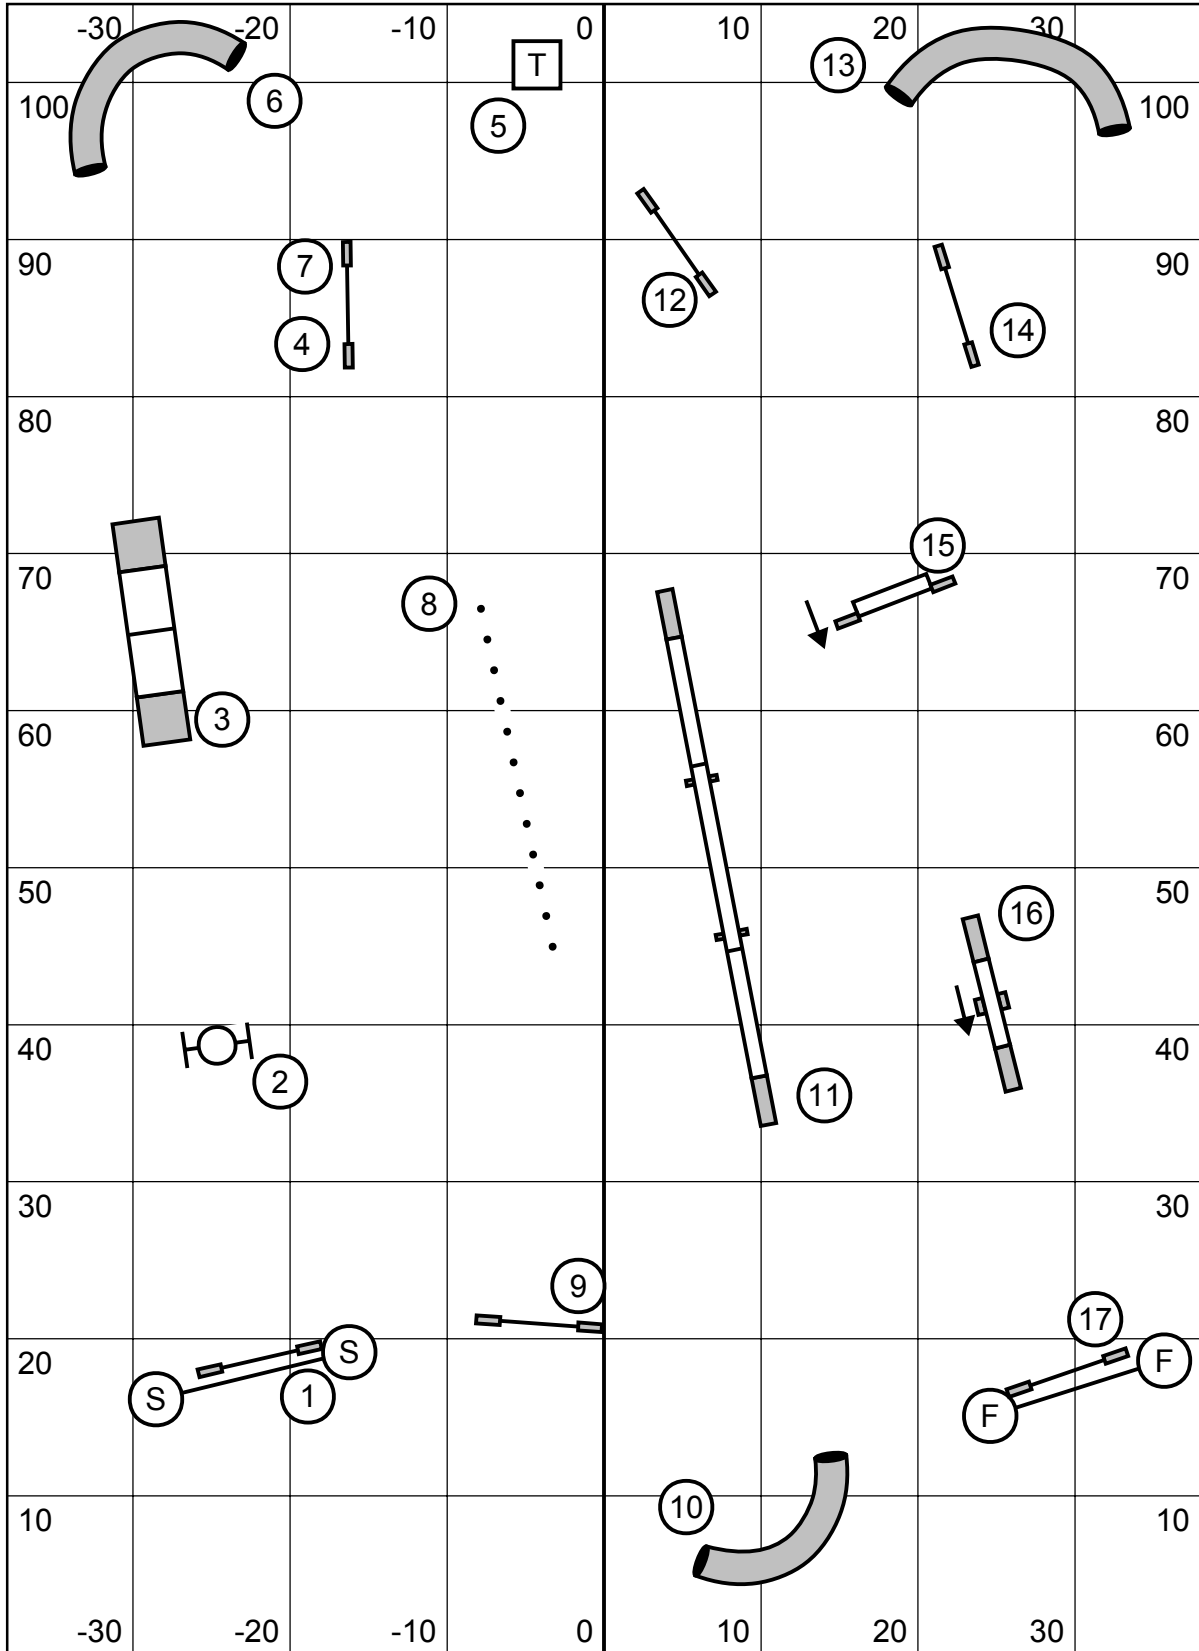

New England Agility Team USDAA
American K9, Amherst, NH
Ashley Anderson
Saturday May 15, 2021
indoors on artificial turf

Advanced / P2 Standard

Enter / Exit

Score Table

T / S

Enter / Exit