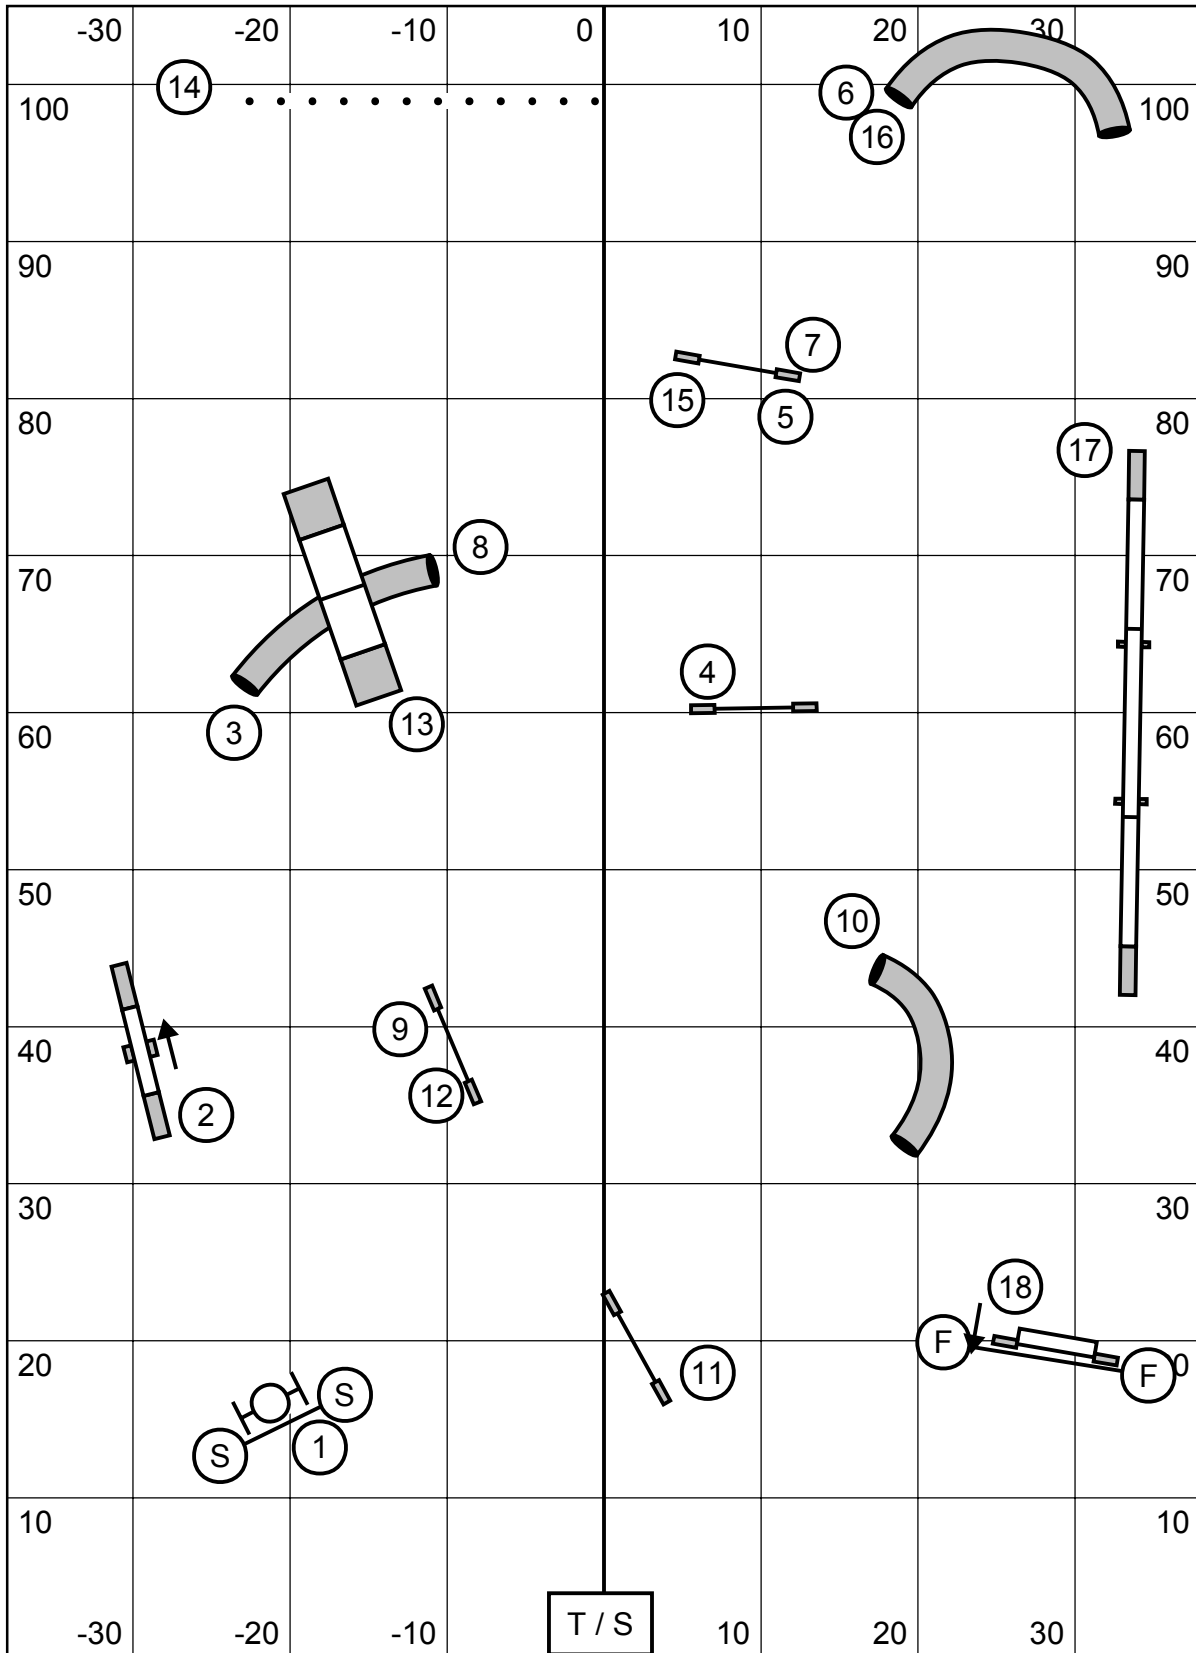

New England Agility Team USDAA
American K9, Amherst, NH
Ashley Anderson
Friday May 14, 2021
indoors on artificial turf

Masters / P3 / Vet Standard

Enter / Exit

Score Table

Enter / Exit