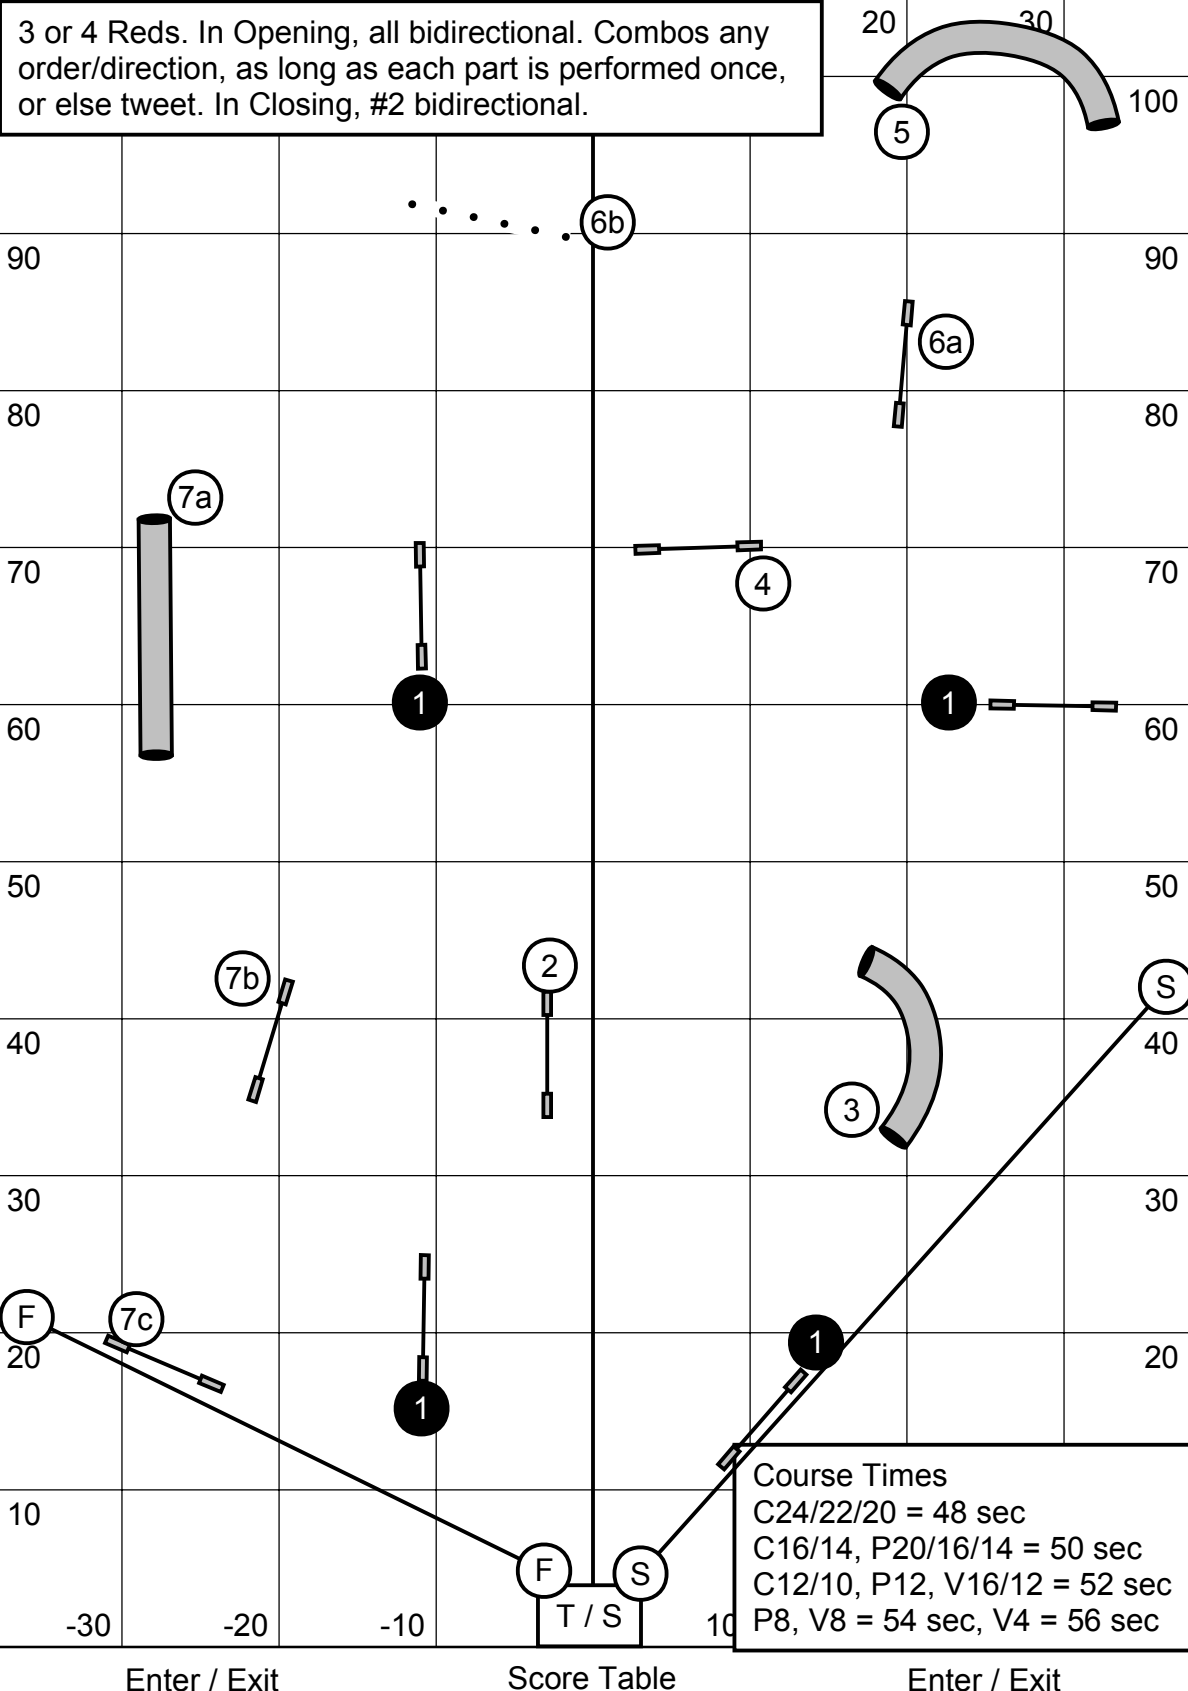

New England Agility Team USDAA
American K9, Amherst, NH
Ashley Anderson
Friday May 14, 2021
indoors on artificial turf

Masters / P3 / Vet Snooker