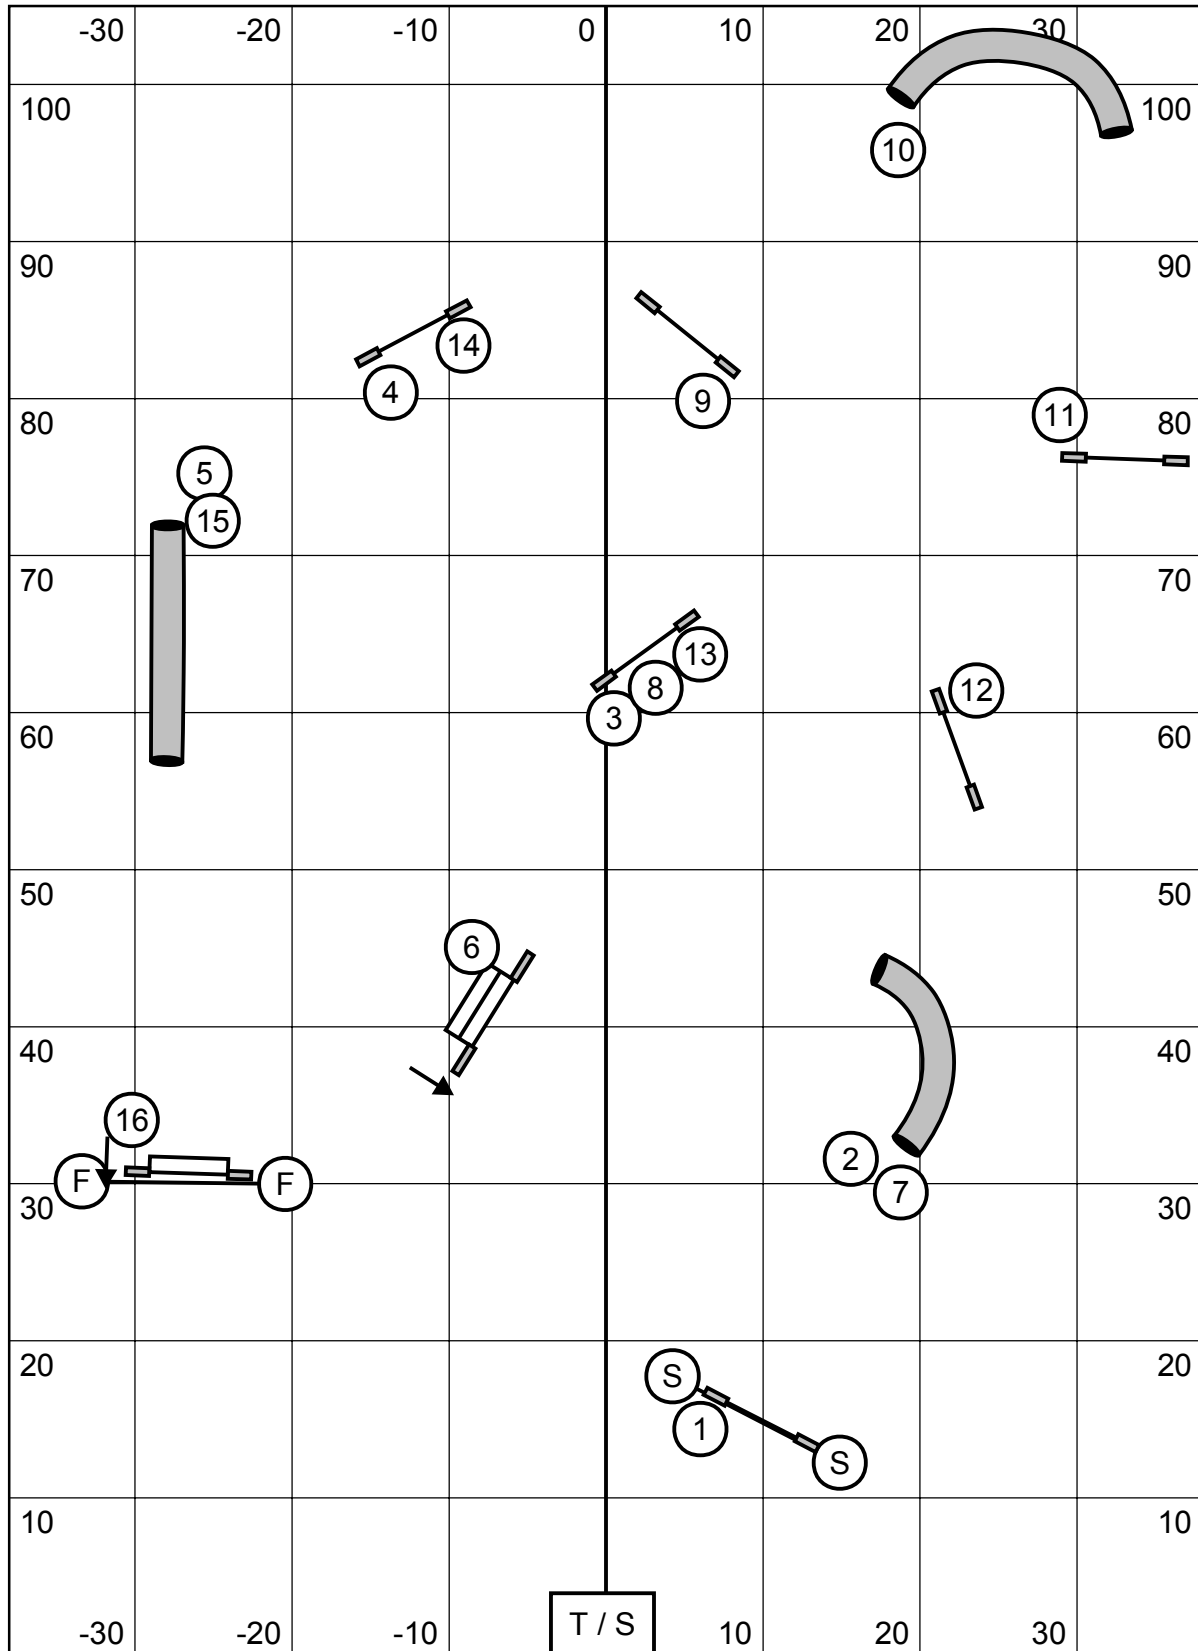

New England Agility Team USDAO
American K9, Amherst, NH
Ashley Anderson
Friday May 14, 2021
indoors on artificial turf

Intro / Starters / P1 Jumpers

Enter / Exit

Score Table

Enter / Exit