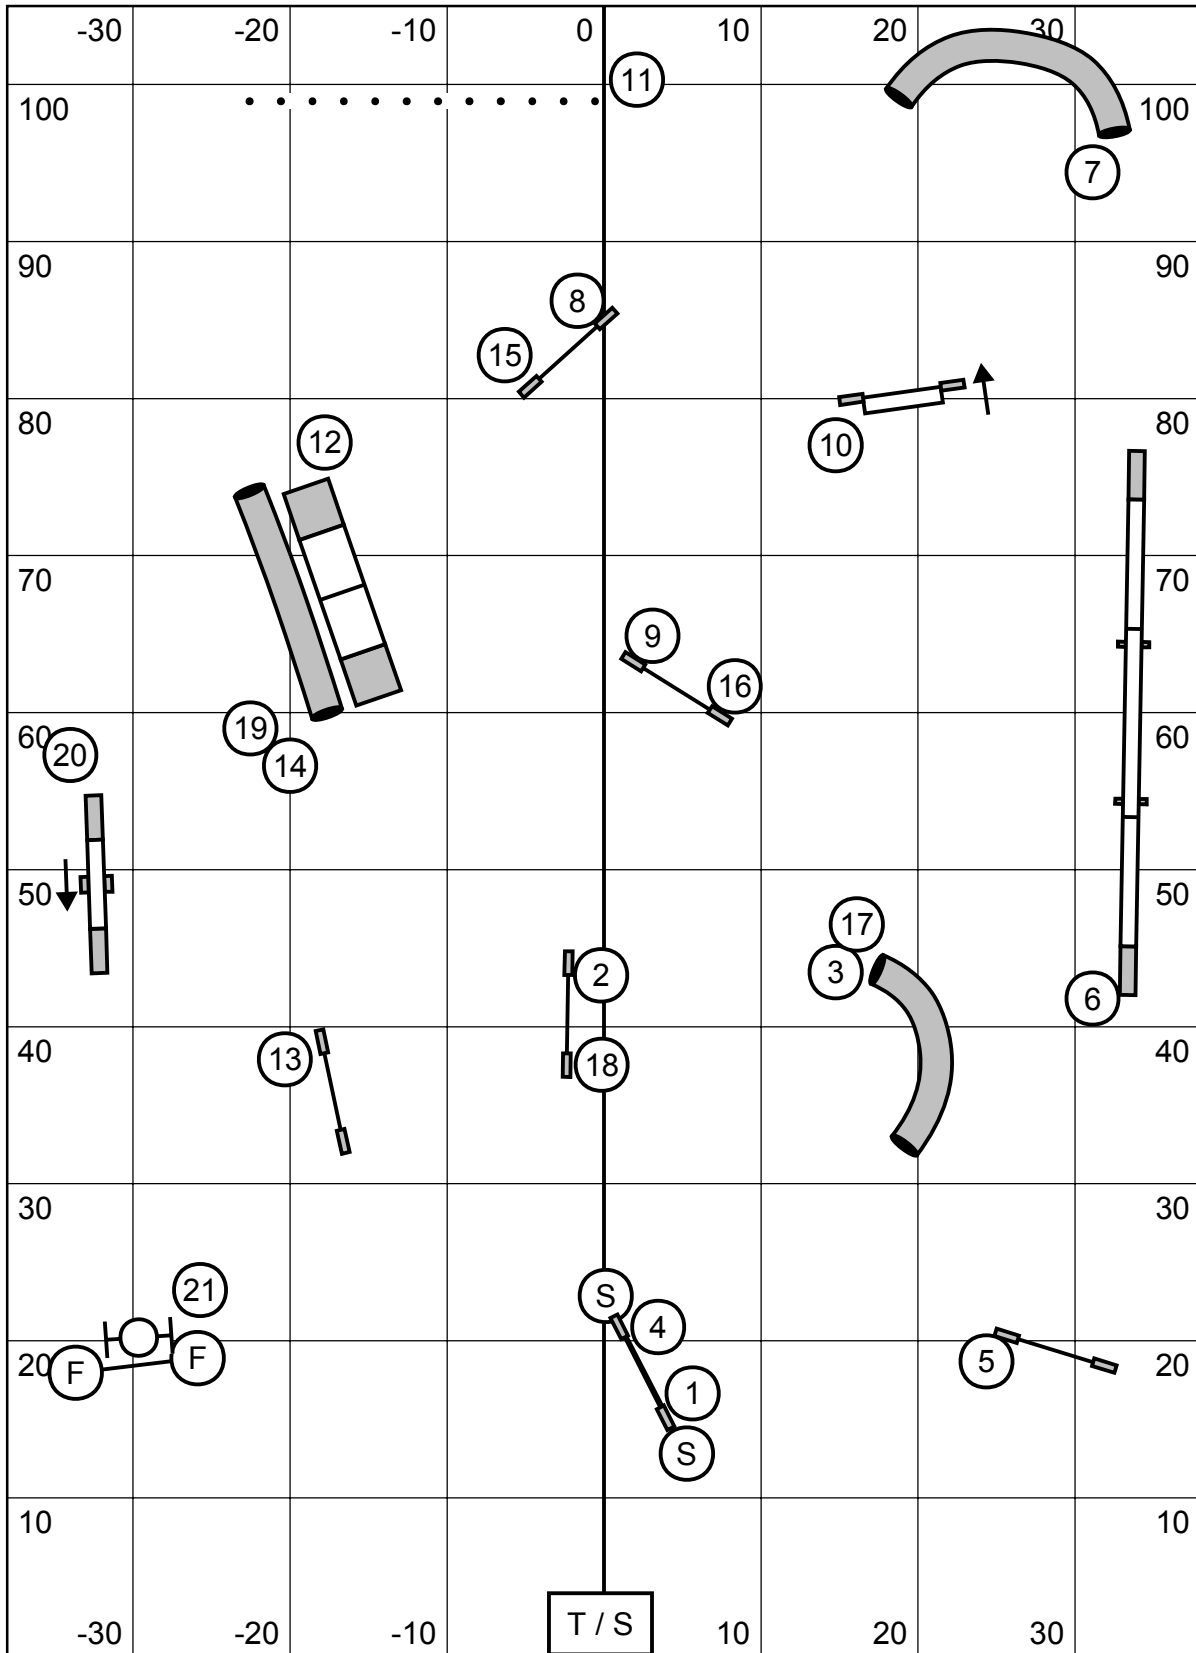

New England Agility Team USDAA
American K9, Amherst, NH
Ashley Anderson
Friday May 14, 2021
indoors on artificial turf

Biathlon Standard

Enter / Exit

Score Table

Enter / Exit