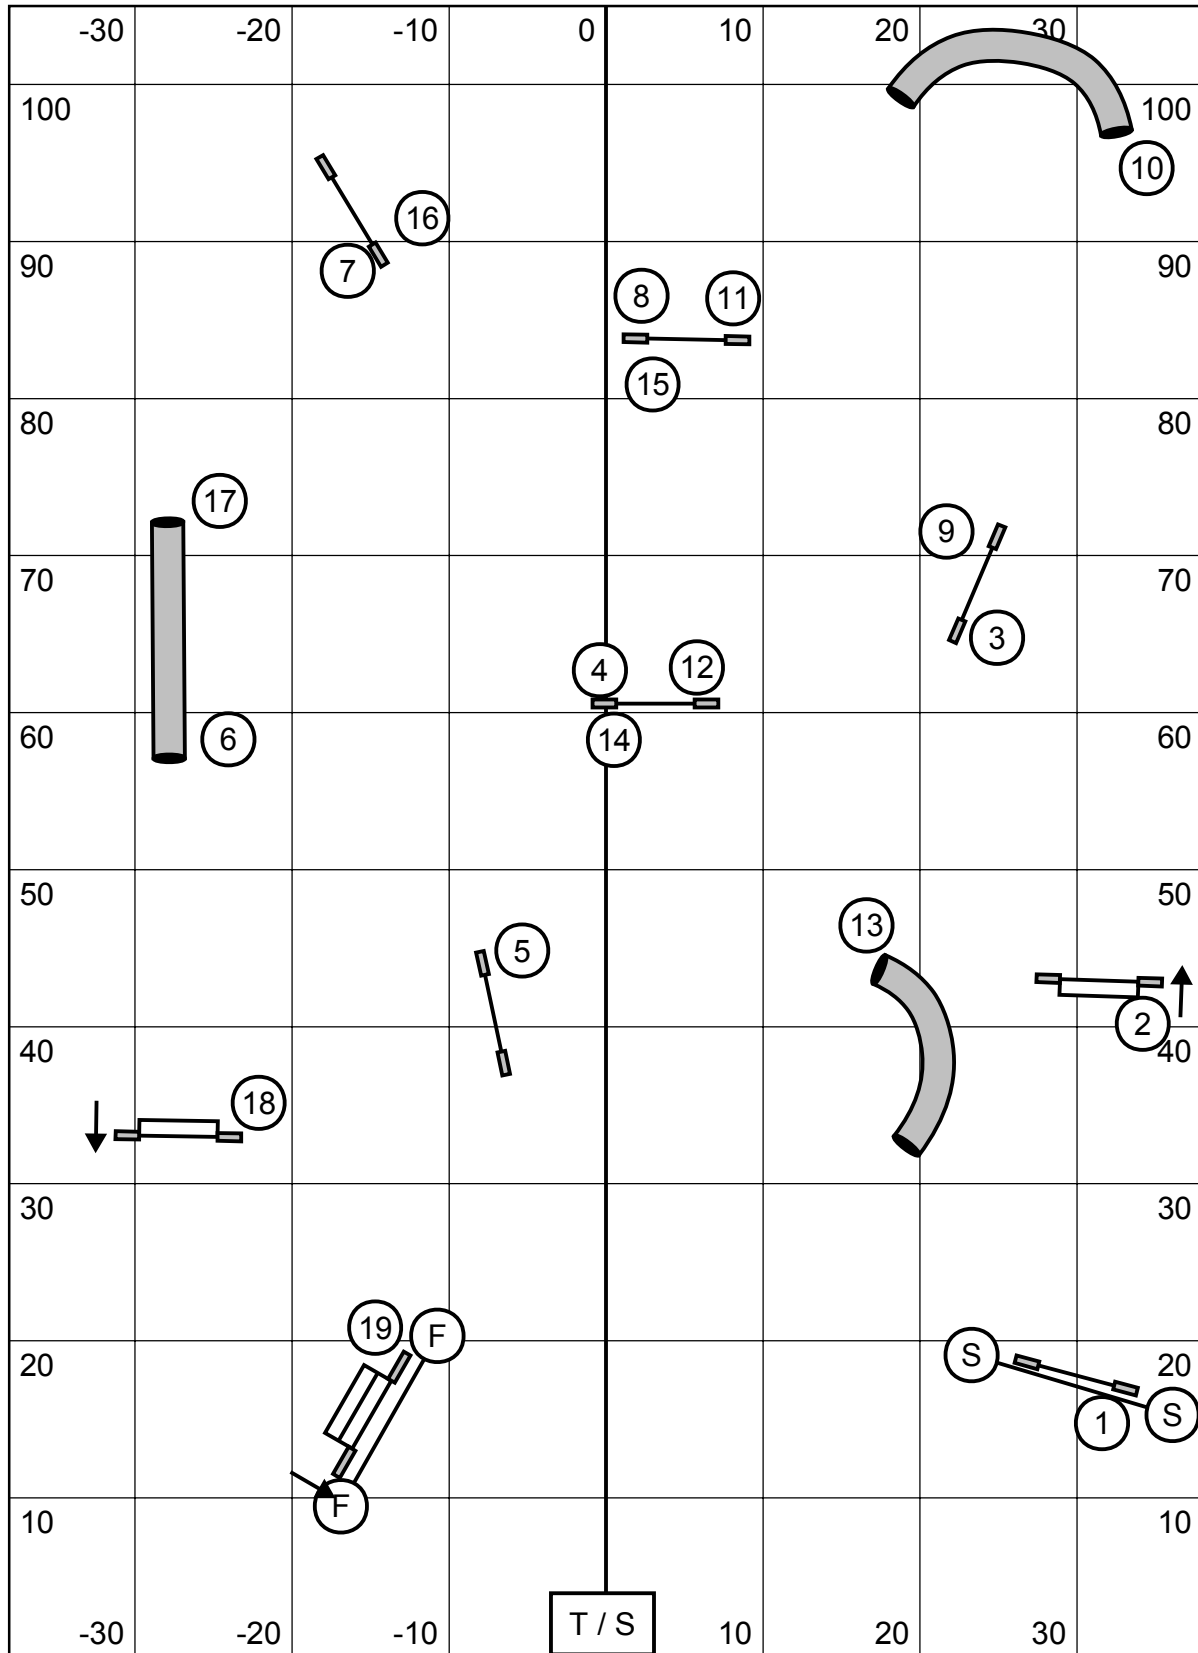

New England Agility Team USDAA
American K9, Amherst, NH
Ashley Anderson
Friday May 14, 2021
indoors on artificial turf

Advanced / P2 Jumpers

Enter / Exit

Score Table

Enter / Exit