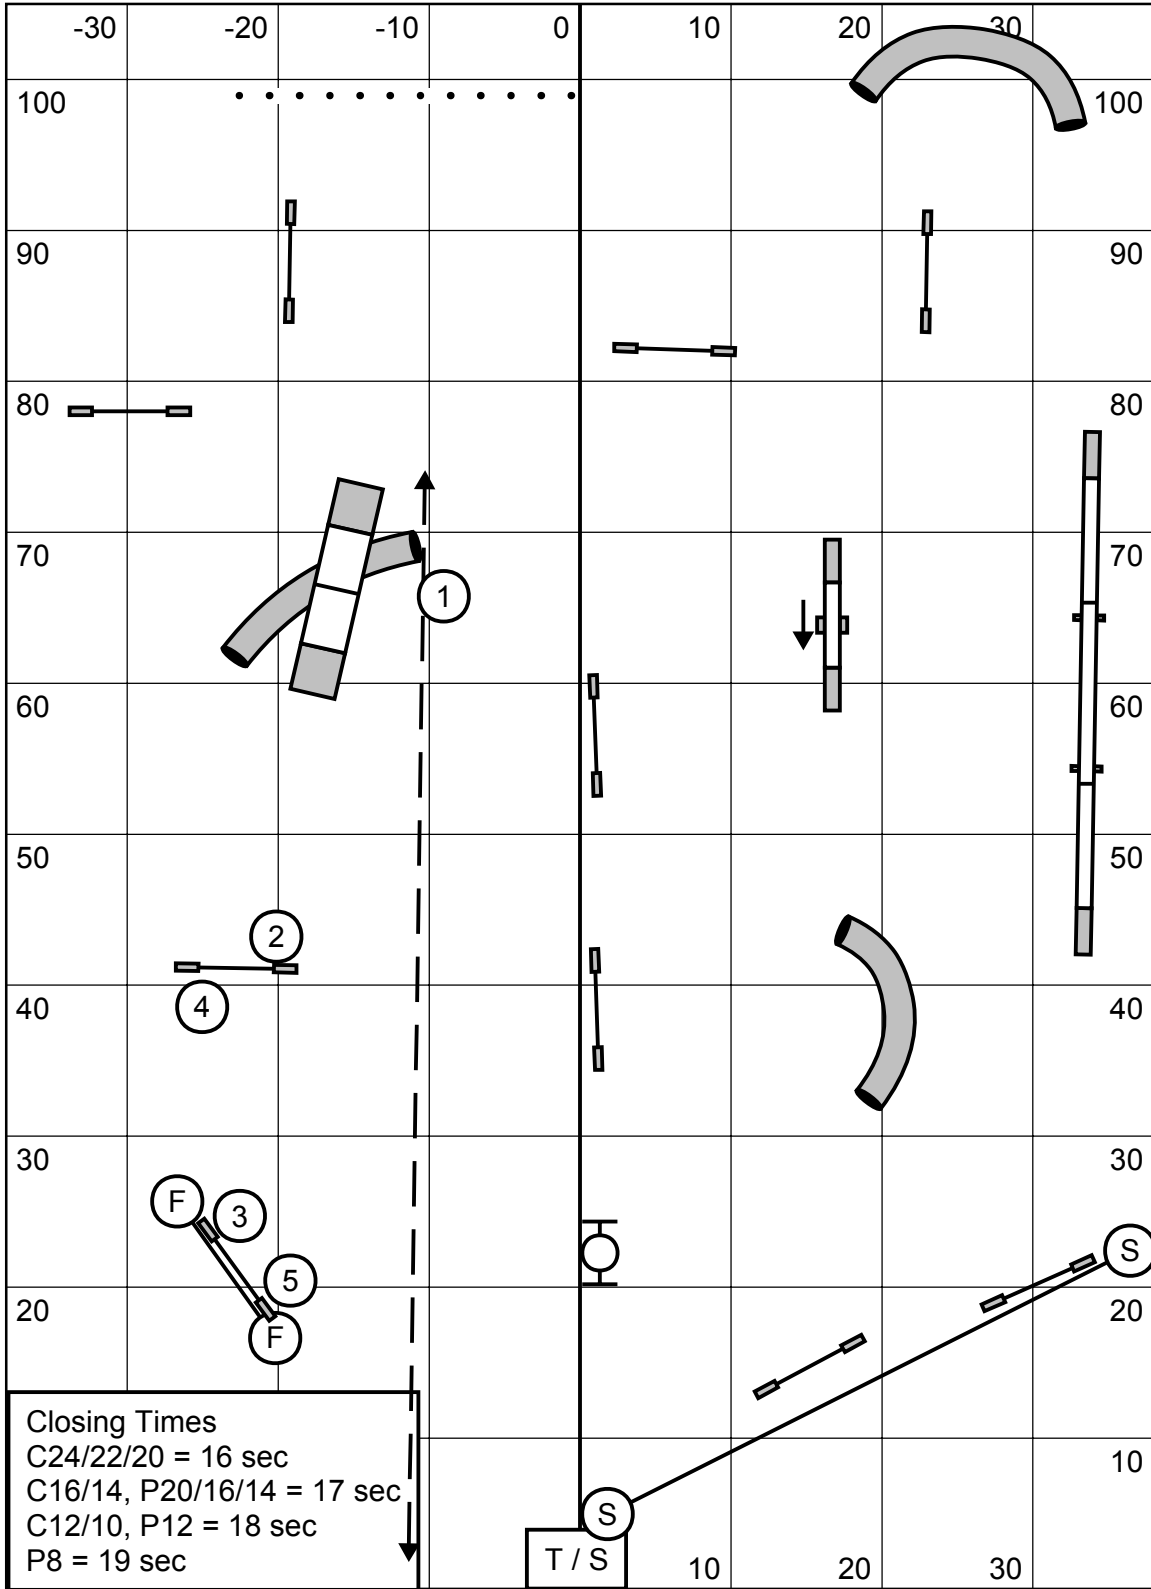

New England Agility Team USDAA
American K9, Amherst, NH
Ashley Anderson
Friday May 14, 2021
indoors on artificial turf

Advanced / P2 Gamblers

25 sec Opening 1-2-3-5 pt system Weaves = 5 pts
No back-to-back contacts, either same one or different.
Need at least 13 opening points + Joker (20 pts) to Q.

Enter / Exit

Score Table

Enter / Exit