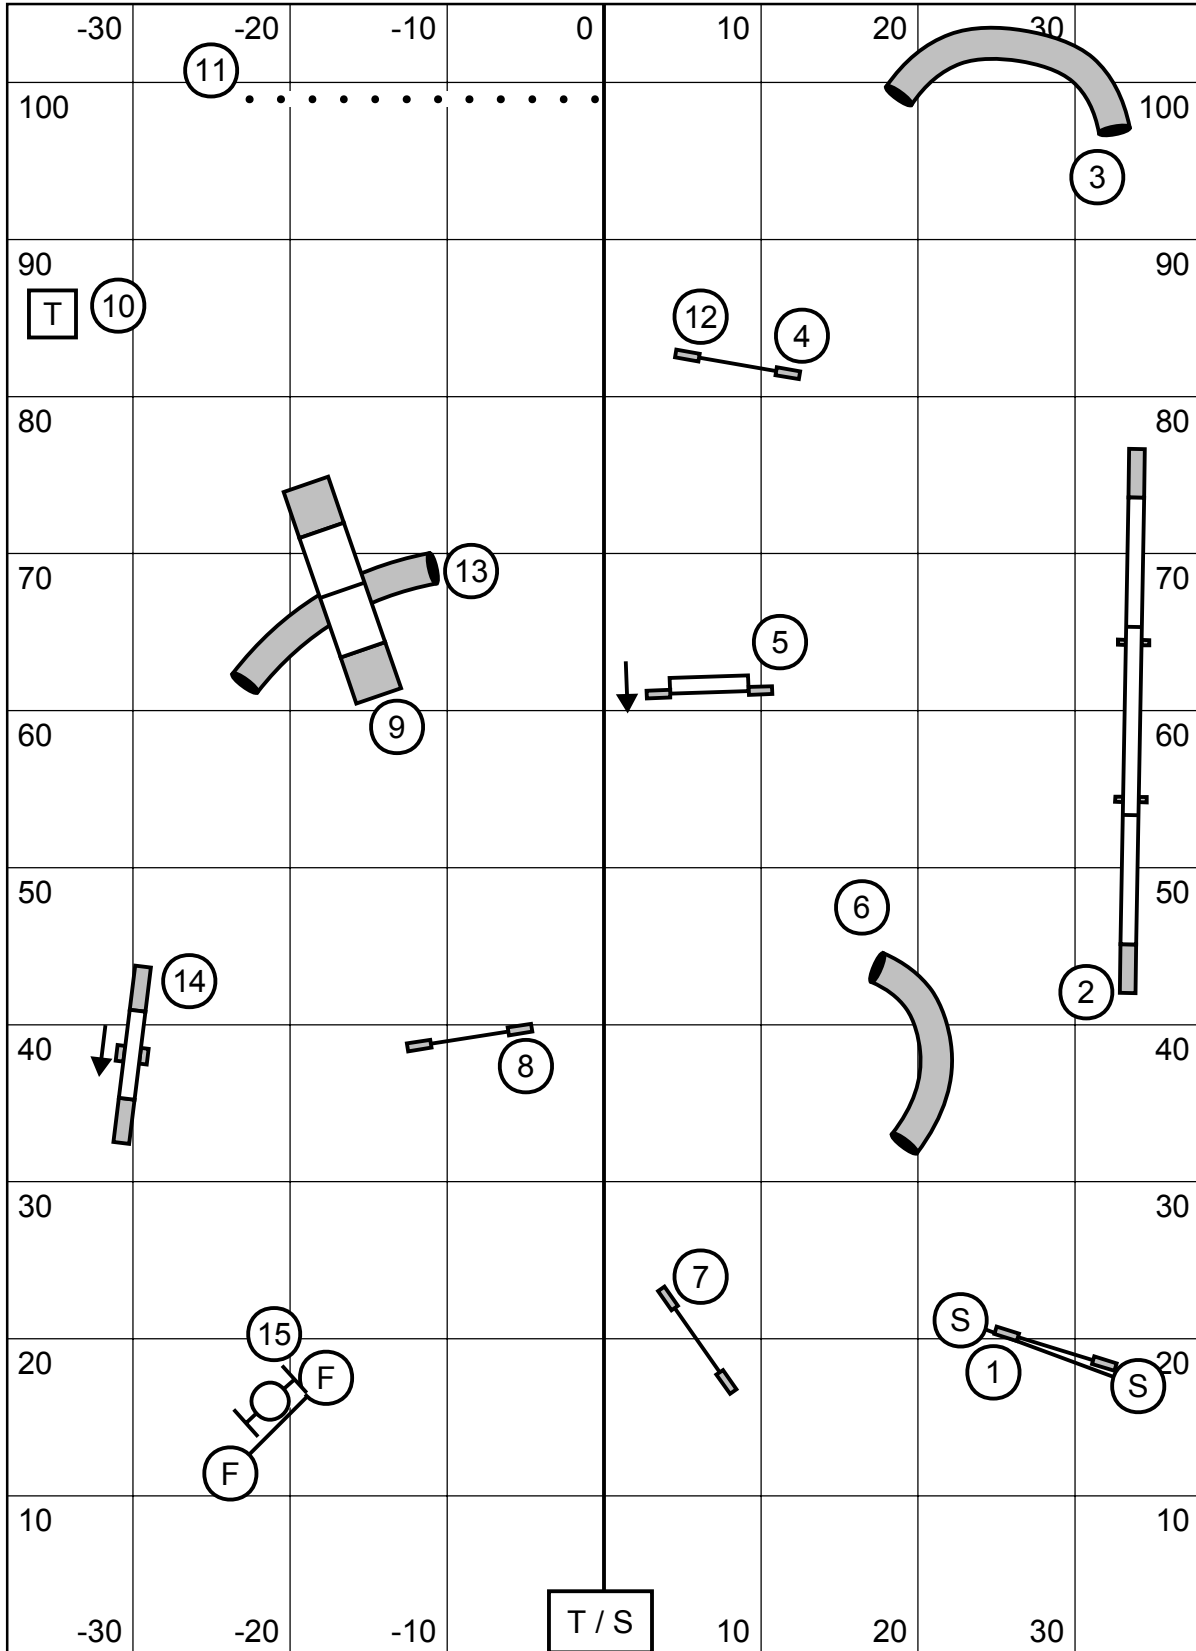

Enter / Exit

Score Table

Enter / Exit

New England Agility Team USDAA
 American K9, Amherst, NH
 Ashley Anderson
 Friday May 14, 2021
 indoors on artificial turf

Advanced / P2 Standard

Enter / Exit

Score Table