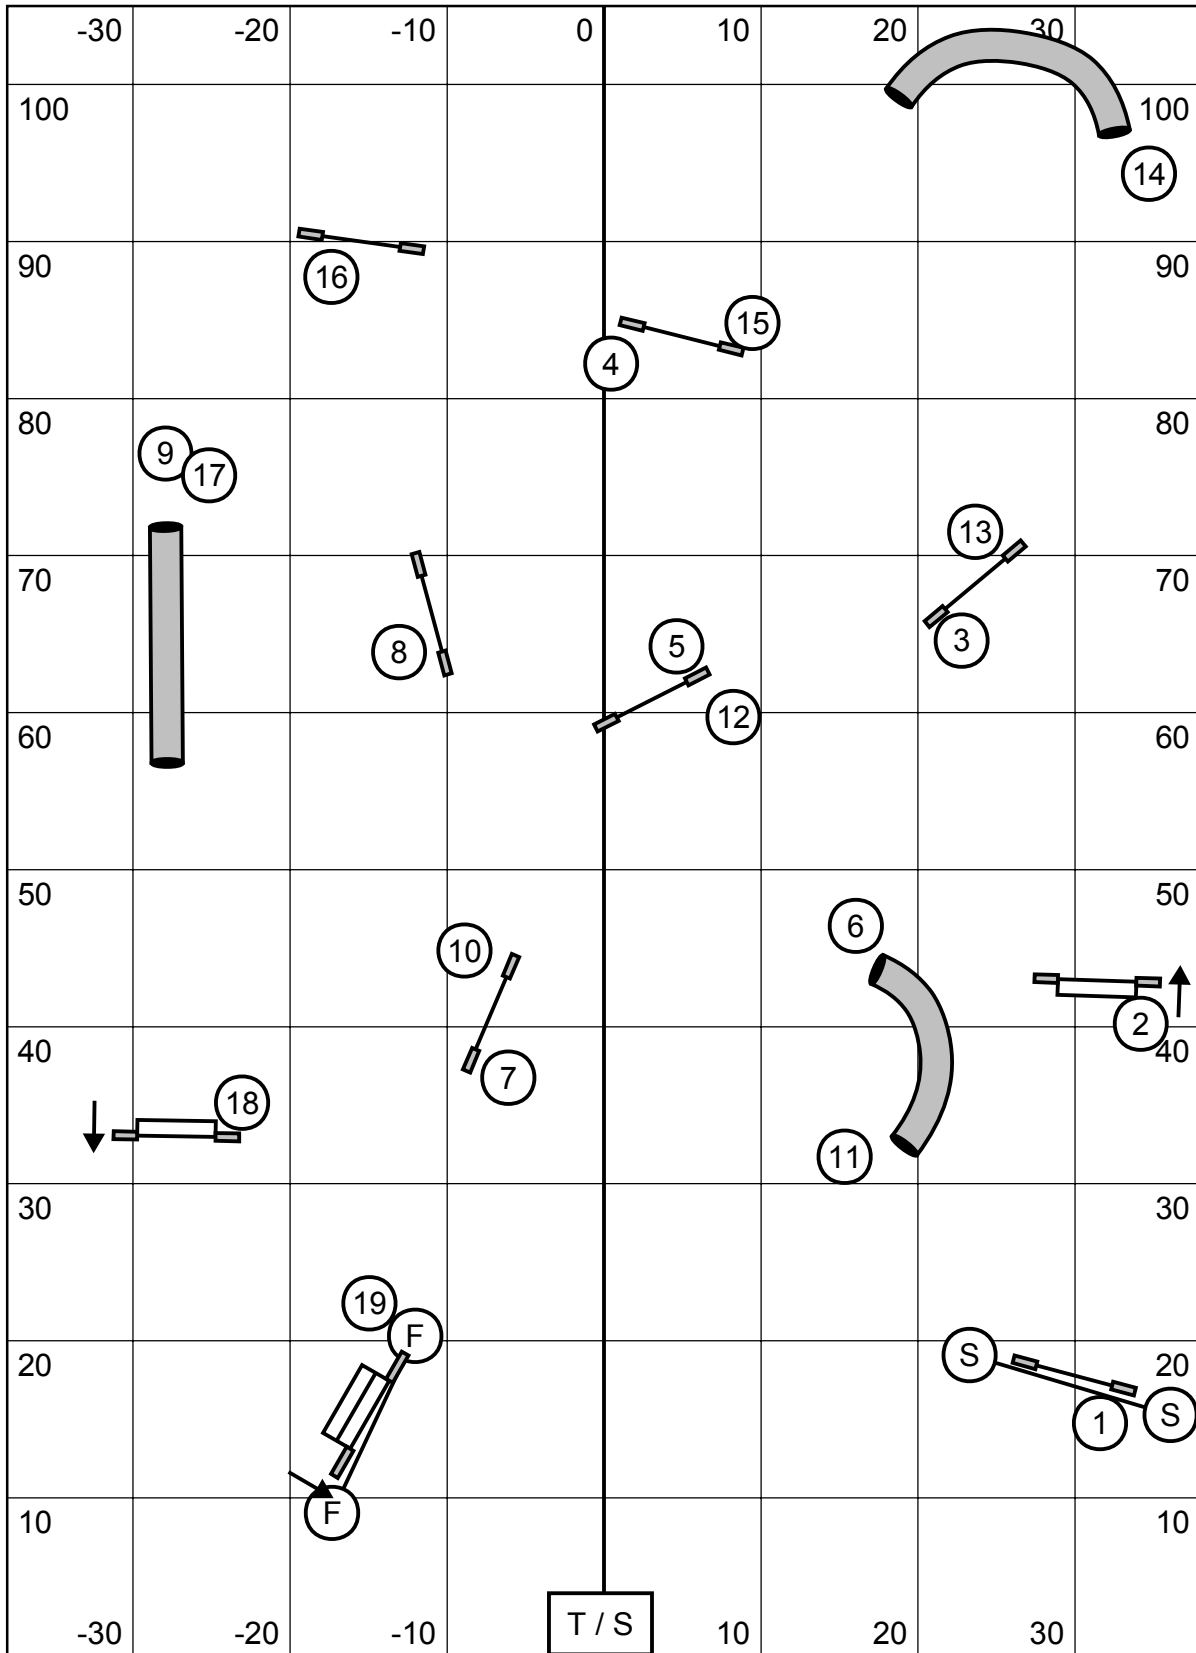

New England Agility Team USDA
American K9, Amherst, NH
Ashley Anderson
Friday May 14, 2021
indoors on artificial turf

Masters / P3 / Vet Jumpers

Enter / Exit

Score Table

Enter / Exit