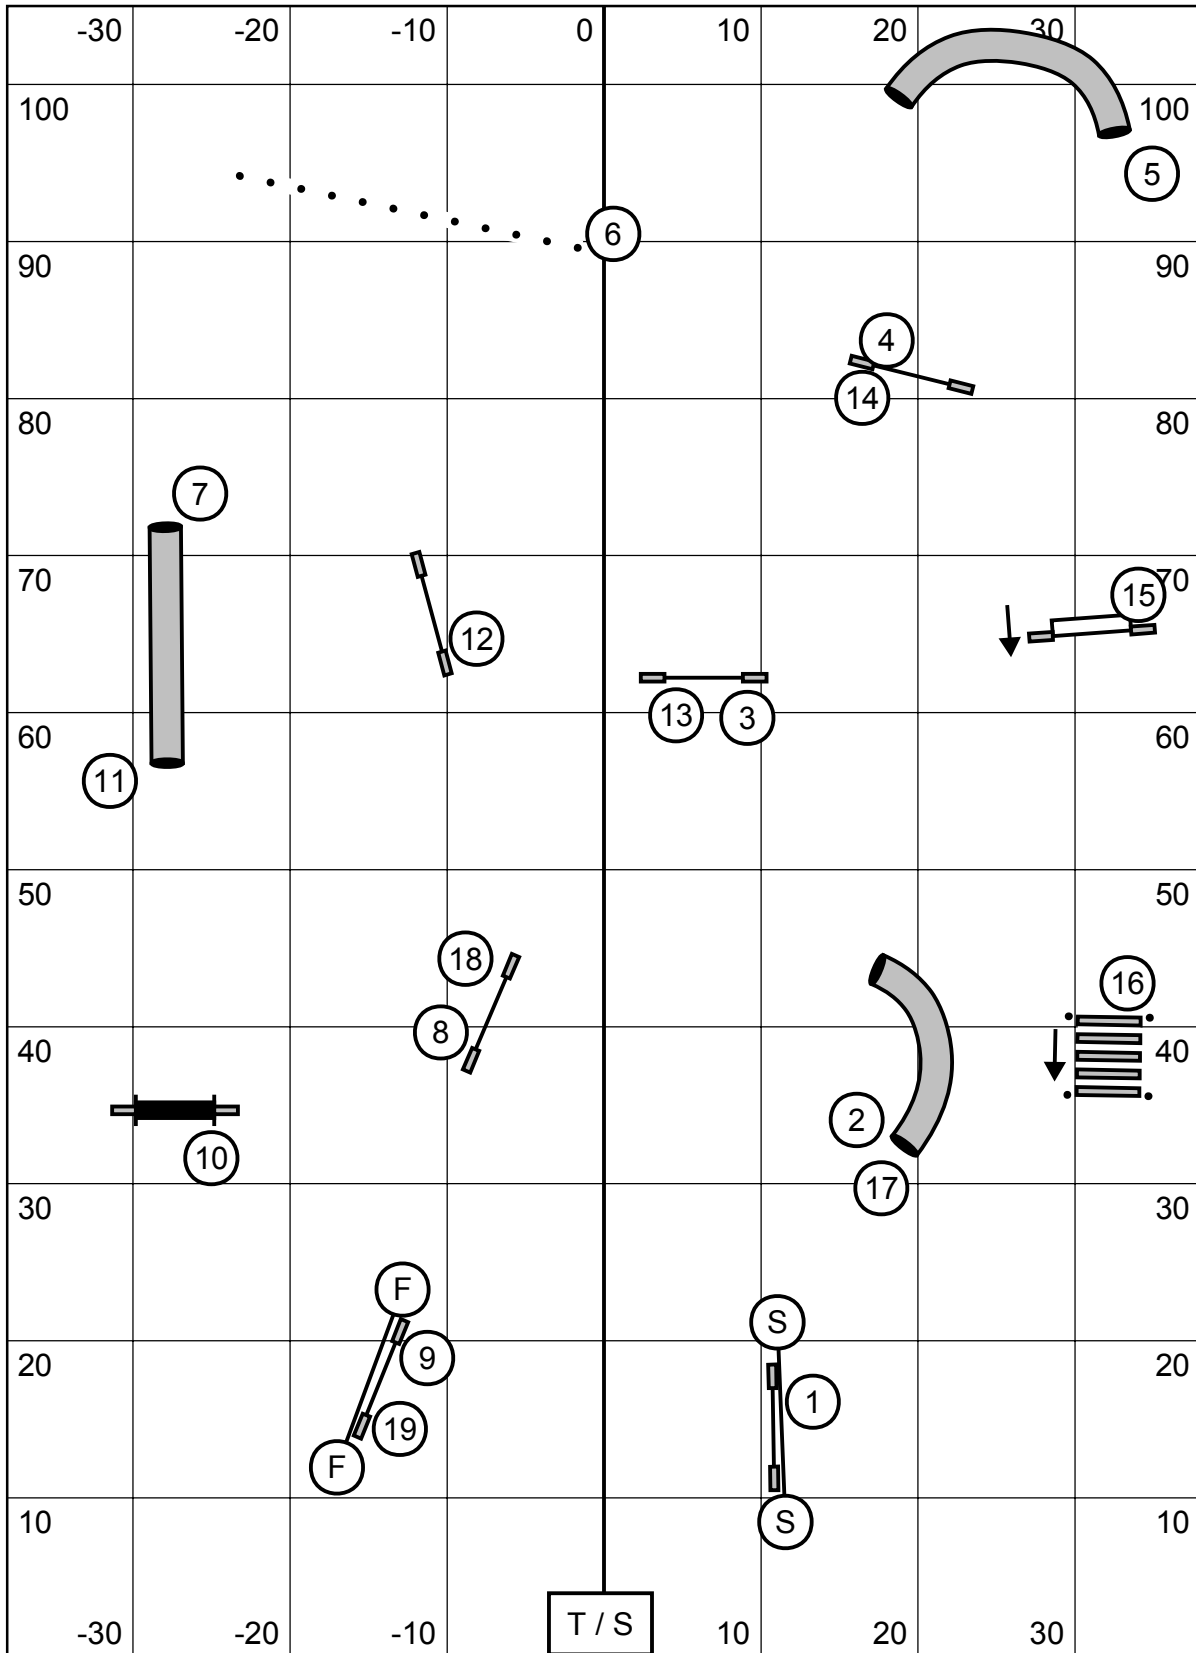

New England Agility Team USDAA
American K9, Amherst, NH
Ashley Anderson
Friday May 14, 2021
indoors on artificial turf

Biathlon Jumpers

Enter / Exit

Score Table

Enter / Exit