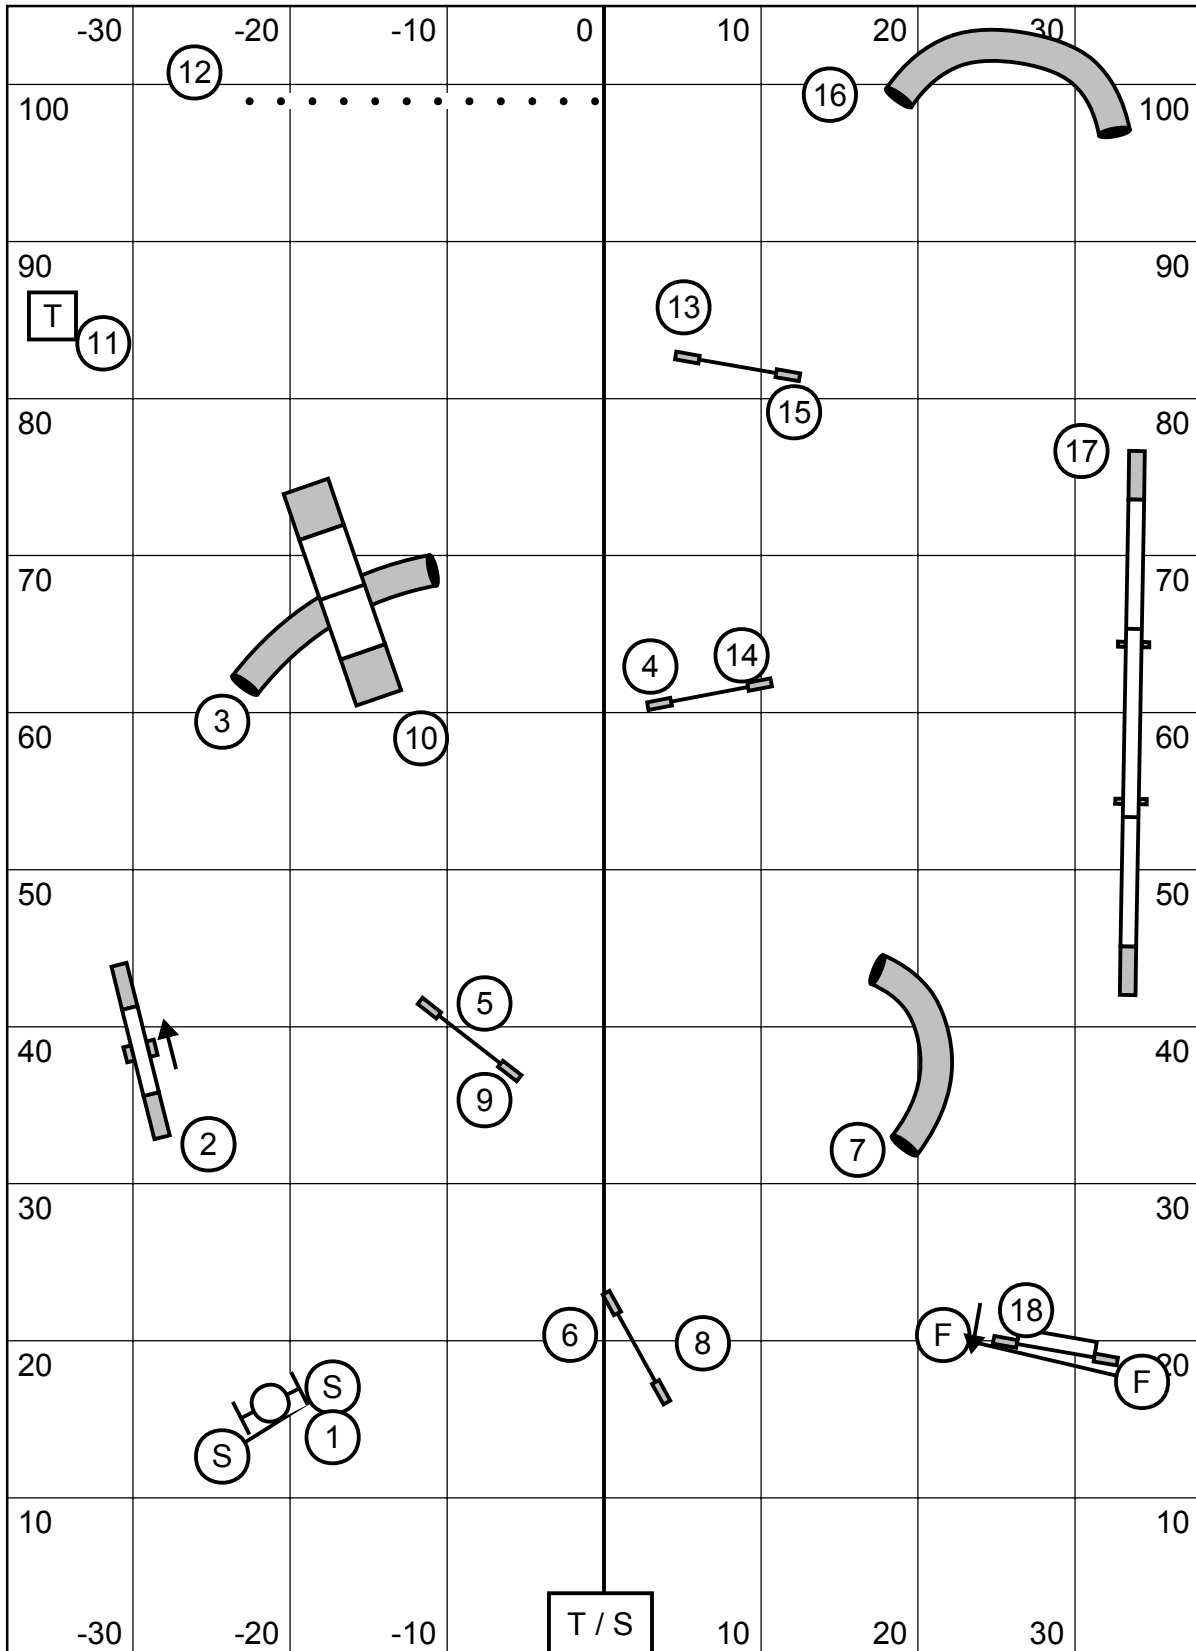

New England Agility Team USDAA
American K9, Amherst, NH
Ashley Anderson
Friday May 14, 2021
indoors on artificial turf

Advanced / P2 Standard

Enter / Exit

Score Table

Enter / Exit