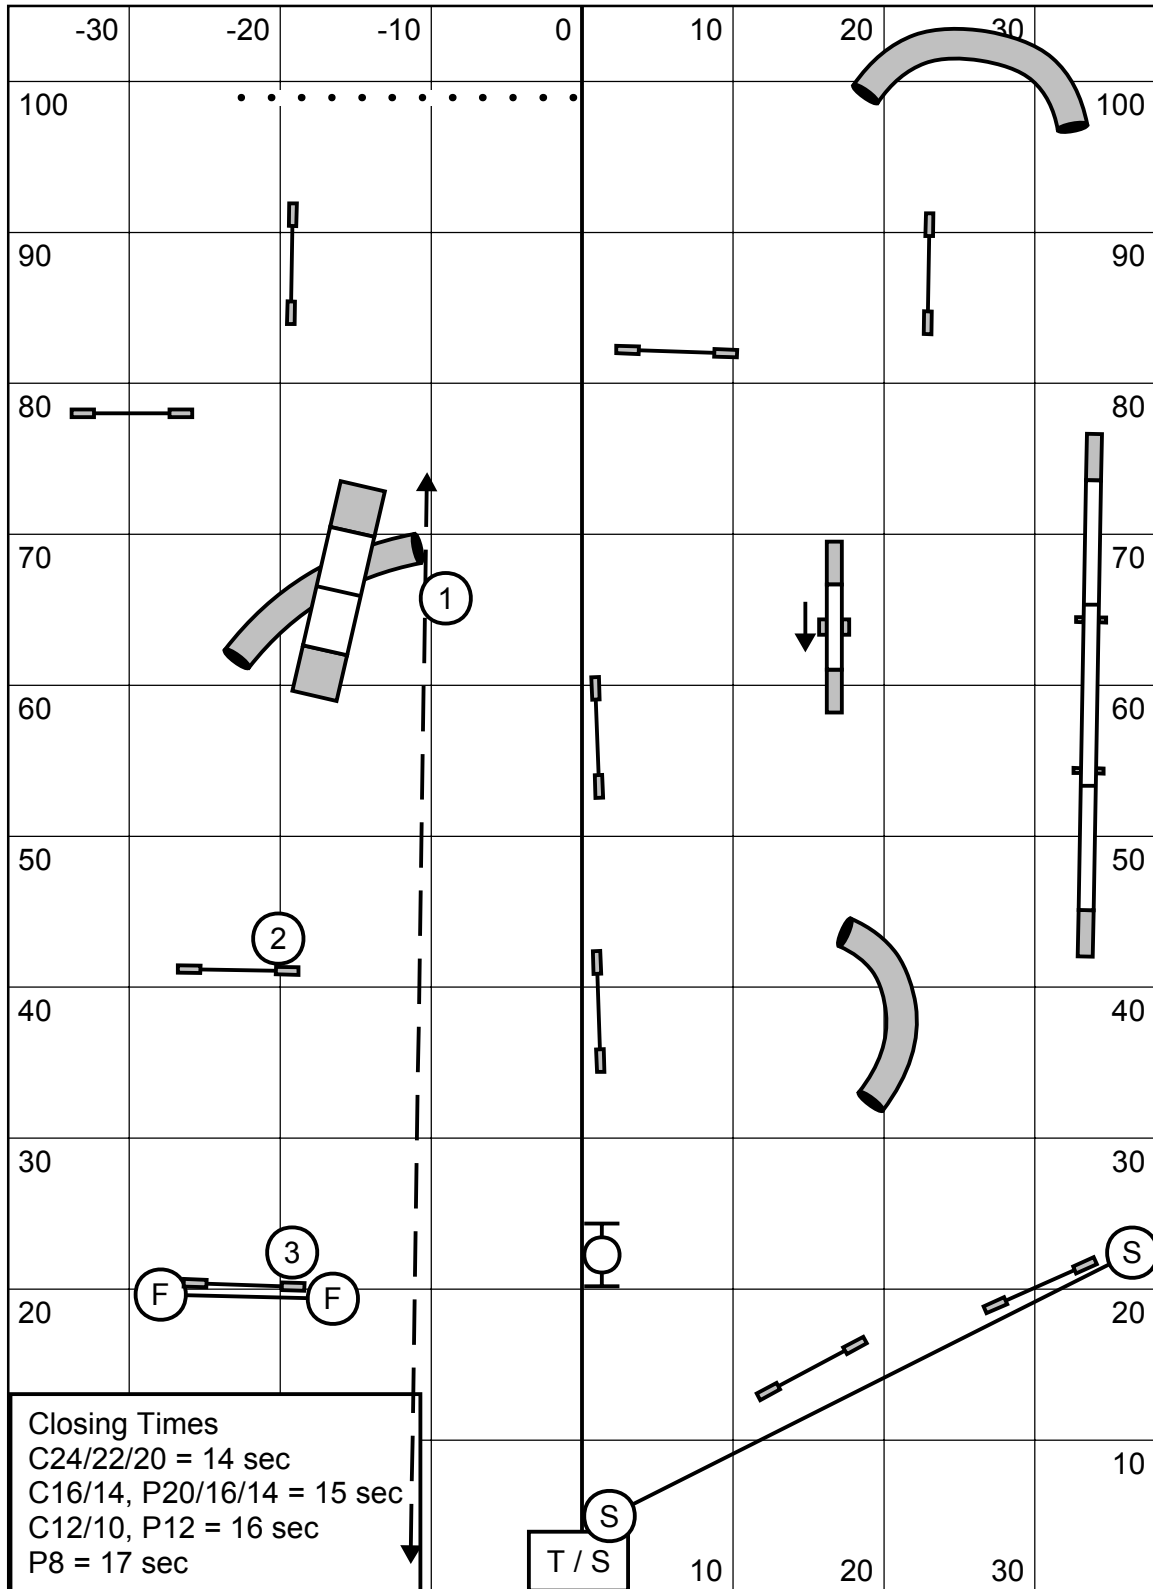

Intro / Starters / P1 Gamblers

25 sec Opening 1-2-3-5 pt system Weaves = 5 pts
 No back-to-back contacts, either same one or different.
 Need at least 13 opening points + Joker (20 pts) to Q.

Enter / Exit