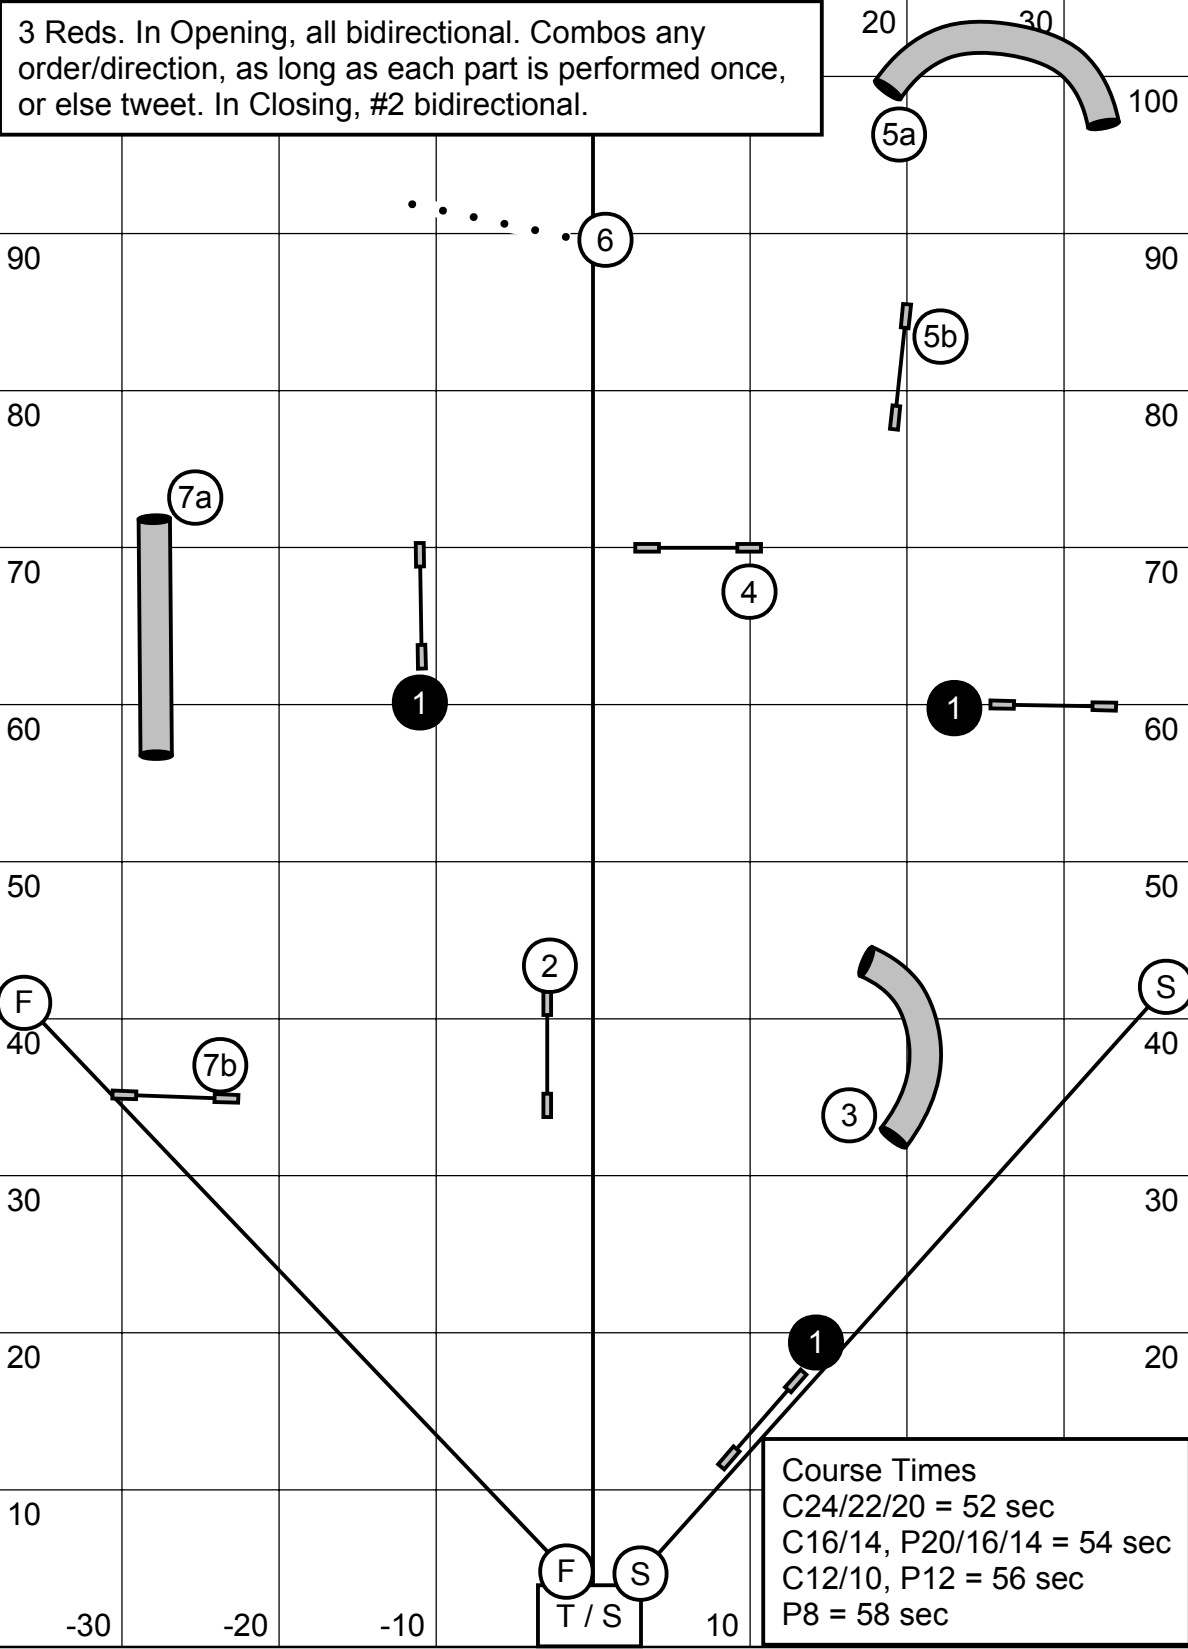

New England Agility Team USDAA
American K9, Amherst, NH
Ashley Anderson
Friday May 14, 2021
indoors on artificial turf

Intro / Starters / P1 Snooker

Enter / Exit

Score Table

Enter / Exit