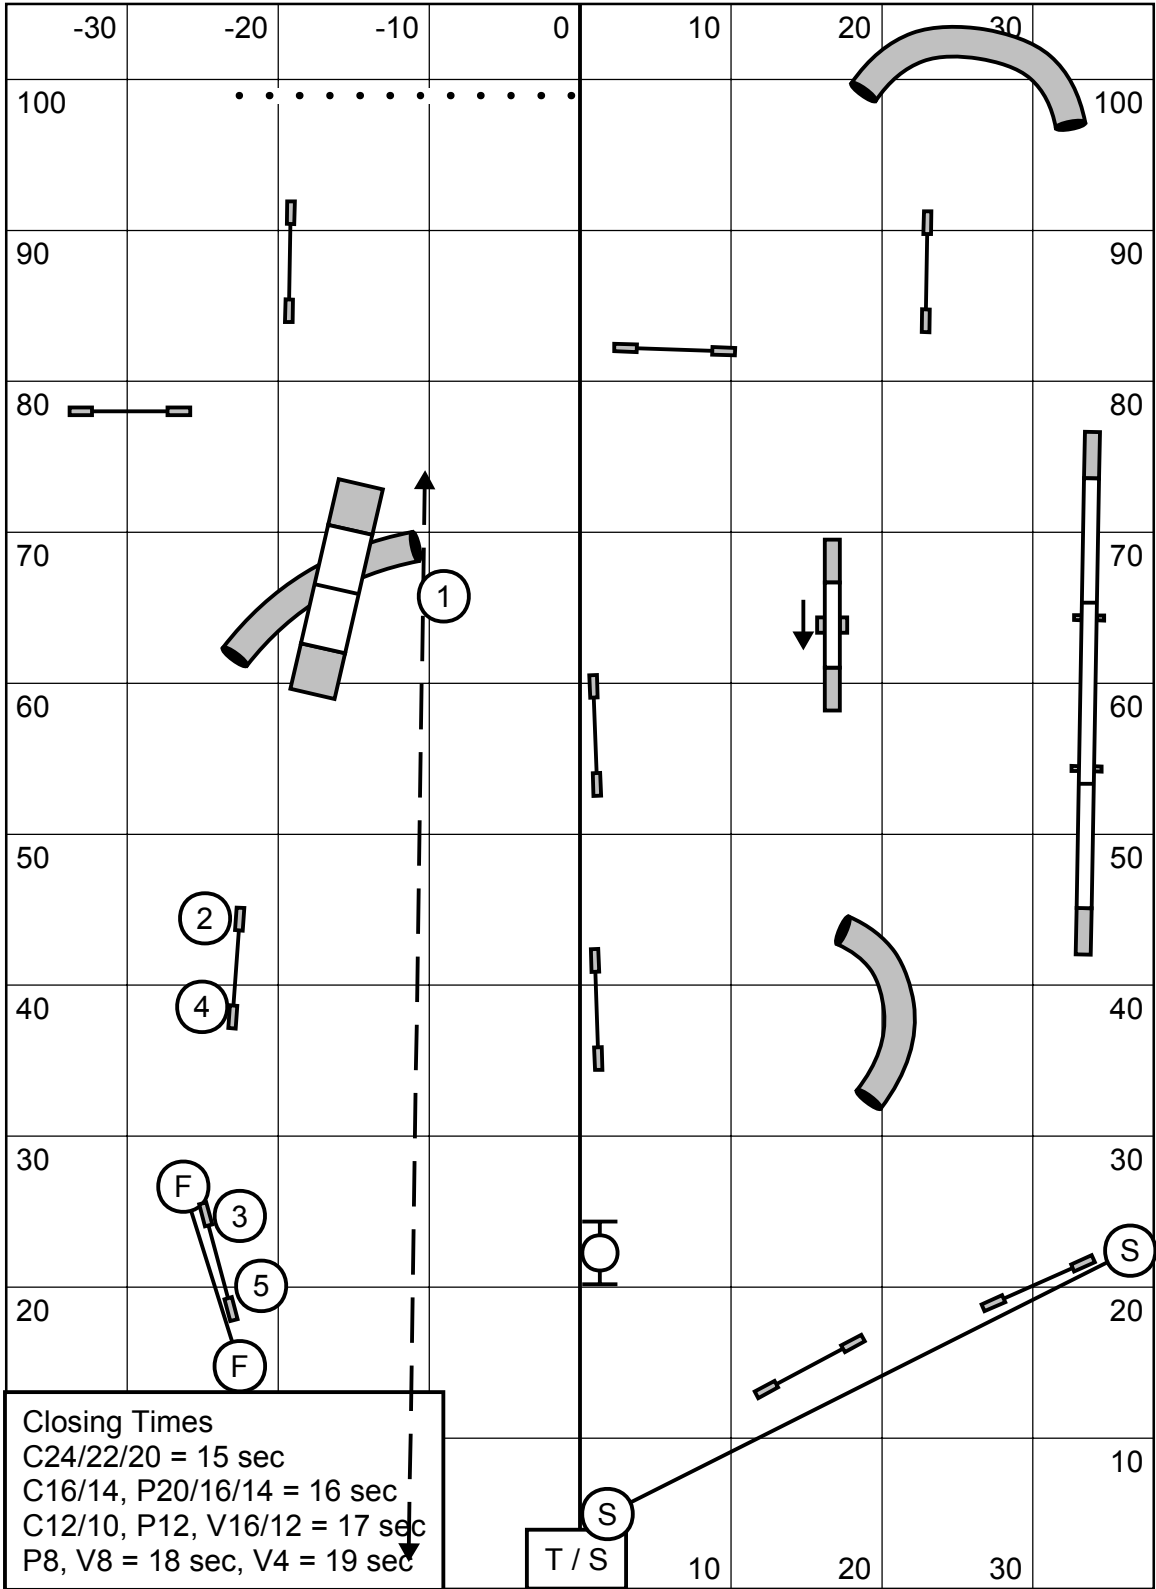

Intro / Starters / P1 Gamblers

25 sec Opening 1-2-3-5 pt system Weaves = 5 pts
 No back-to-back contacts, either same one or different.
 Need at least 13 opening points + Joker (20 pts) to Q.

Enter / Exit

Enter / Exit

Score Table

Enter / Exit

New England Agility Team USDAA
 American K9, Amherst, NH
 Ashley Anderson
 Friday May 14, 2021
 indoors on artificial turf

Masters / P3 / Vet Gamblers

25 sec Opening 1-2-3-5 pt system Weaves = 5 pts
 No back-to-back contacts, either same one or different.
 Need at least 13 opening points + Joker (20 pts) to Q.

Closing Times
 C24/22/20 = 15 sec
 C16/14, P20/16/14 = 16 sec
 C12/10, P12, V16/12 = 17 sec
 P8, V8 = 18 sec, V4 = 19 sec

Enter / Exit

Score Table

Enter / Exit