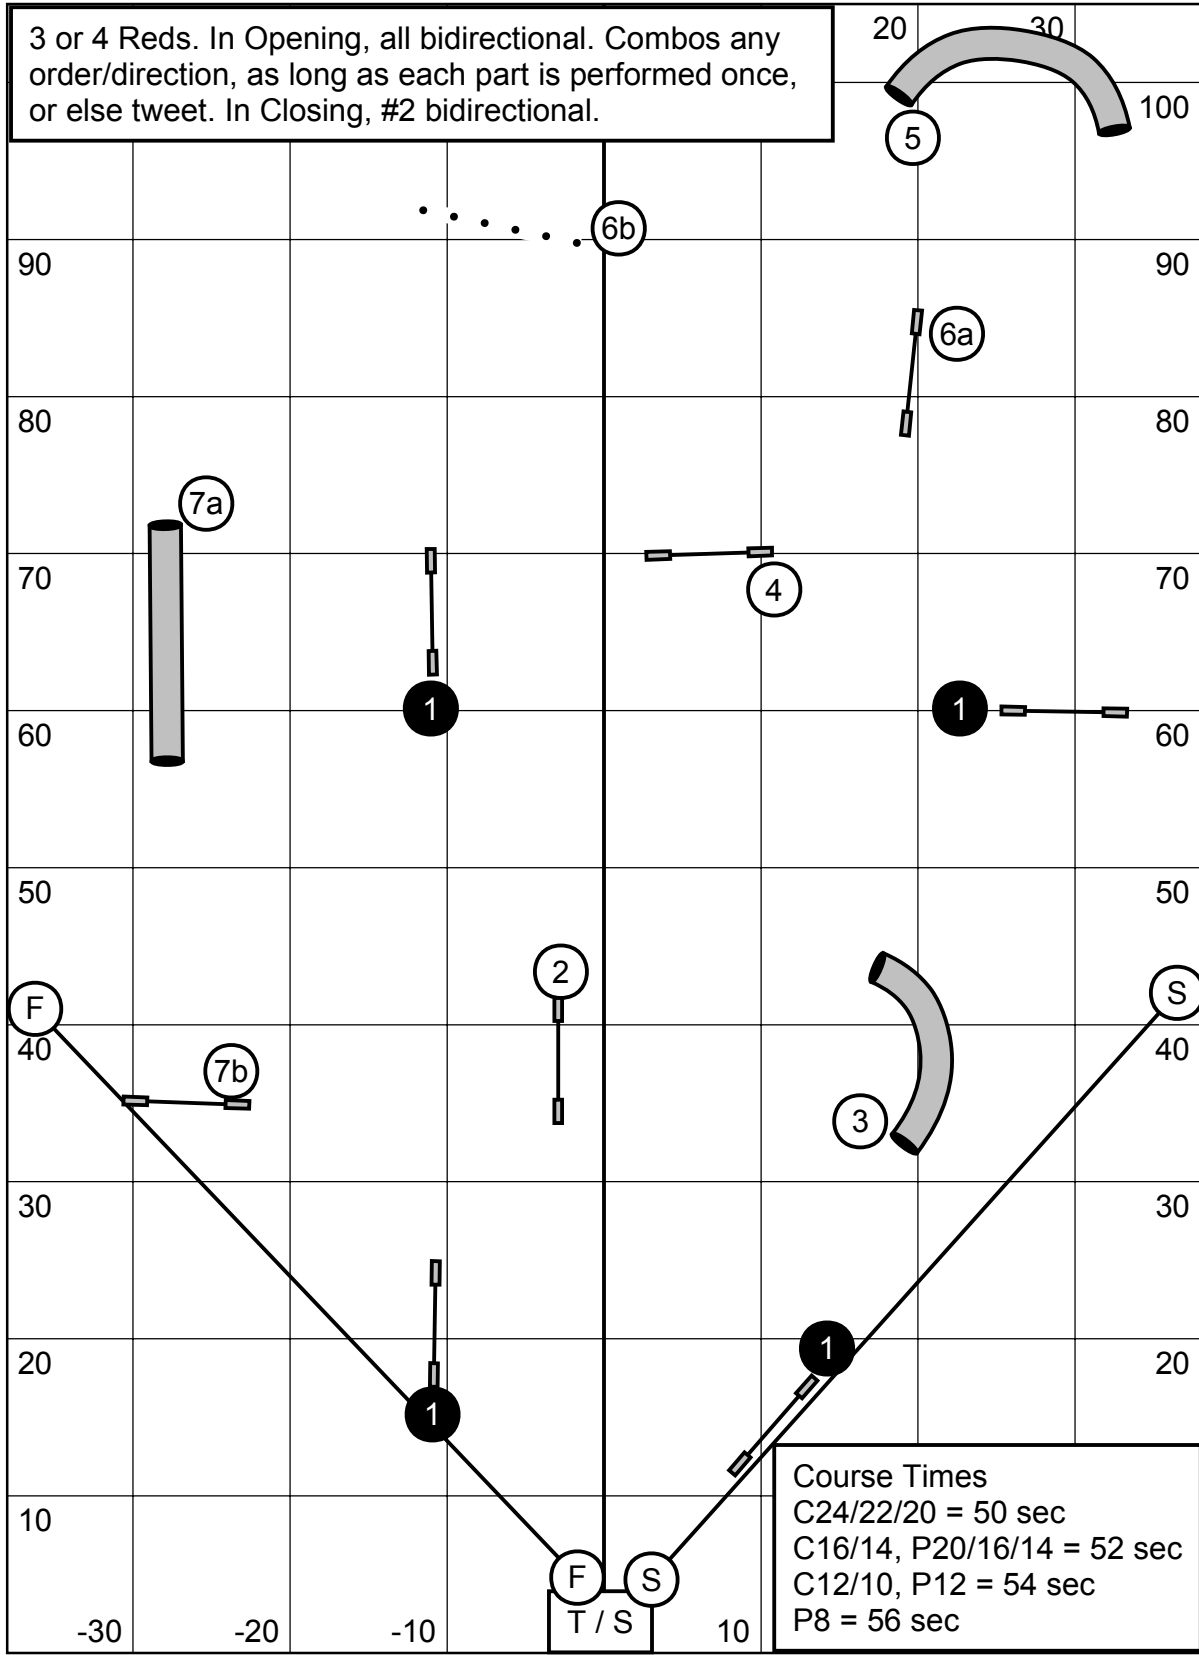

Advanced / P2 Snooker

3 or 4 Reds. In Opening, all bidirectional. Combos any order/direction, as long as each part is performed once, or else tweet. In Closing, #2 bidirectional.

Course Times	
C24/22/20	= 50 sec
C16/14, P20/16/14	= 52 sec
C12/10, P12	= 54 sec
P8	= 56 sec