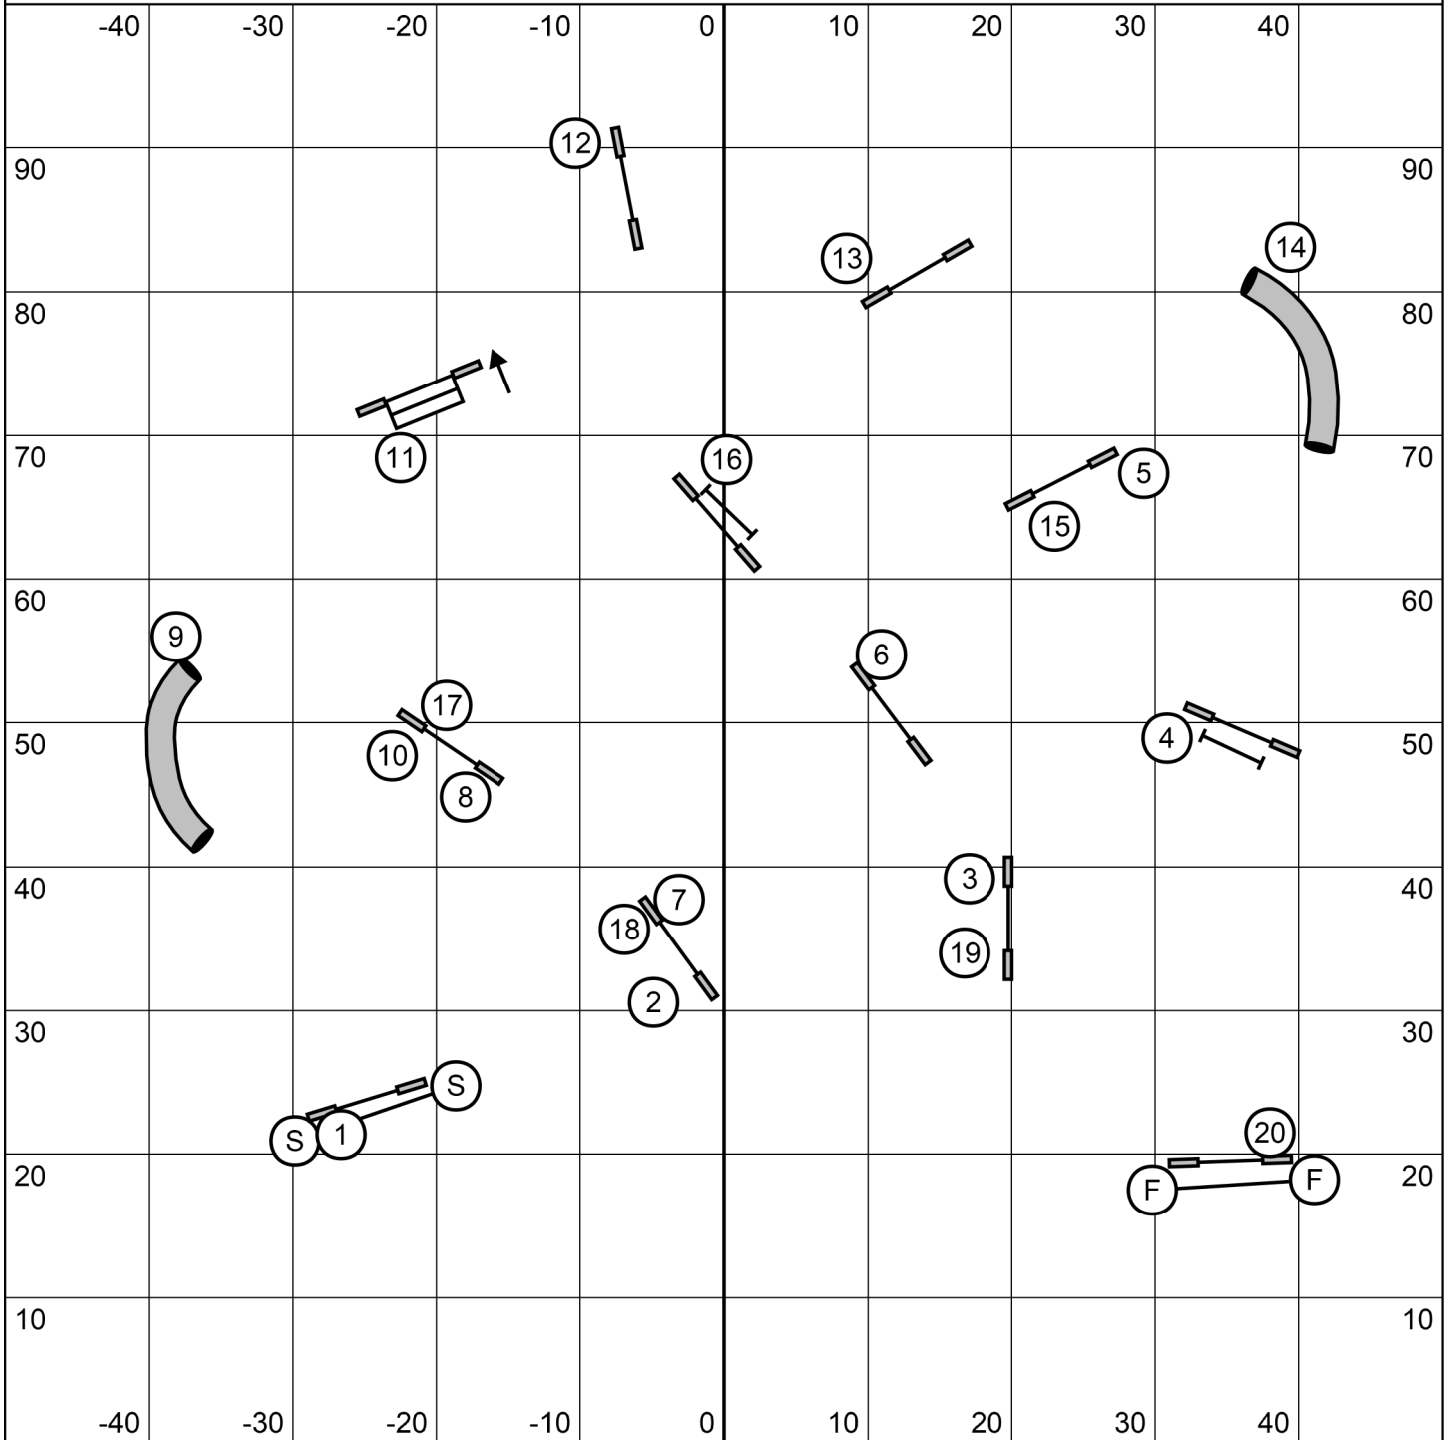

Riverside Canine Center - NE Regional
Masters/Performance III/Veterans Jumpers

Judge: Tim Verrelli
July 15, 2018