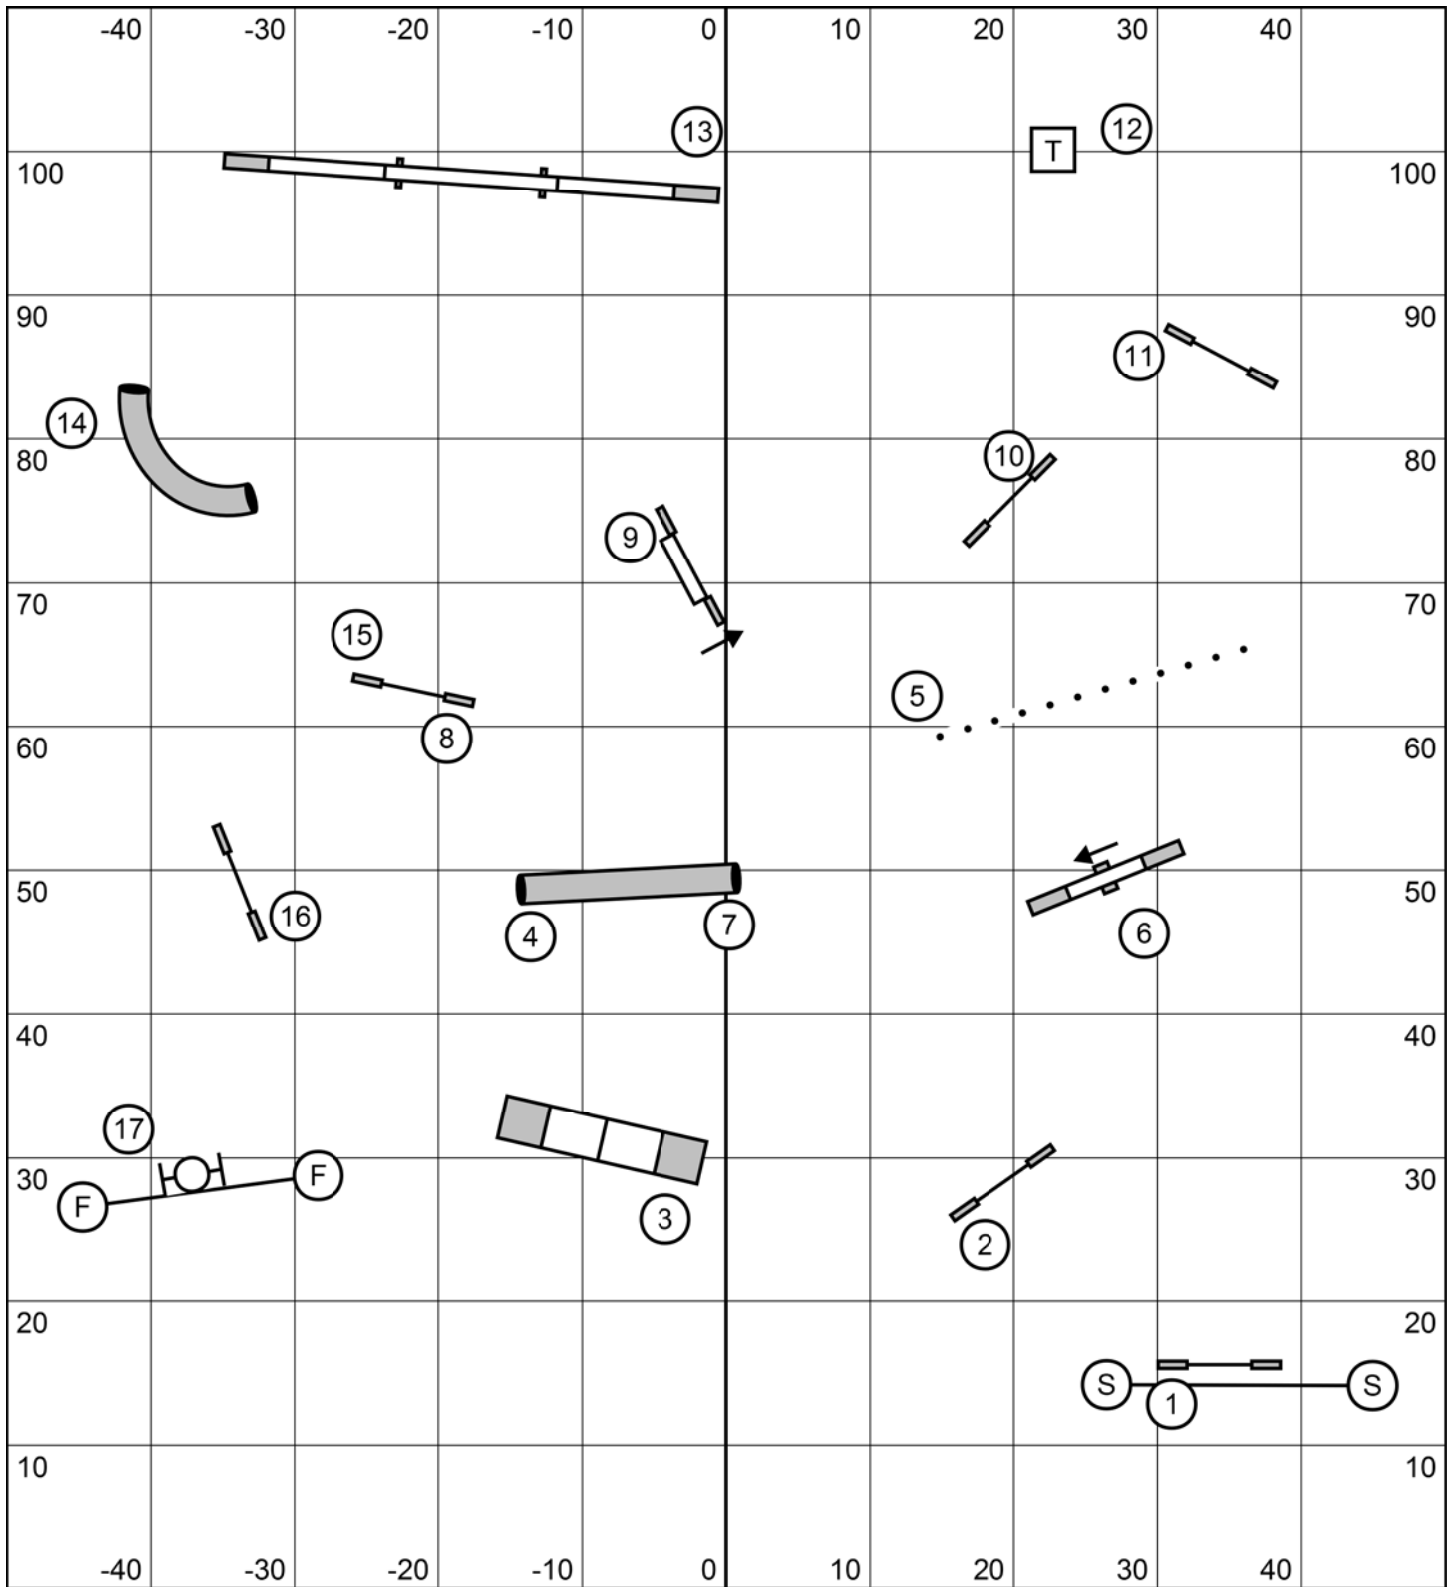

RING ONE

Riverside Canine Center
 July 15, 2018 - Wide World of Indoor Sports: North Kingstown, RI

Masters/PIII/Veterans Standard Class
 Adrienne Lynch

Riverside Canine Center
 July 15, 2018 - Wide World of Indoor Sports: North Kingstown, RI

Starters/PI Standard Class
 Adrienne Lynch

Riverside Canine Center
 July 15, 2018 - Wide World of Indoor Sports: North Kingstown, RI

Starters/PI Jumpers Class
 Adrienne Lynch

Times:
 50 Sec - 20"/22"/26"
 52 Sec - 14"/16"
 54 Sec - 10"
 Champ. +2 Sec for Performance.

May take 3 or 4 Reds
 All obstacles and Sequences May be Taken in any Order in Opening. Must be Taken in Flow as Indicated in Closing [Side the Number is On]. #2 is Bi-Directional in the Closing.

Scoring STOPS if any element of the combo is repeated during the performance of the combo.

C20/22/24 - 15 Sec, C14/16 - 16 Sec, C10 - 17 Sec

Performance +1, Veterans +2

Start Jump is Bi-directional and Worth 1 Pt

Double is worth 3 Pts if taken in direction towards Seesaw
 Worth 1 pt in Performance/Veterans if taken in direction away from Seesaw
 (Can only be performed twice in total in either direction)