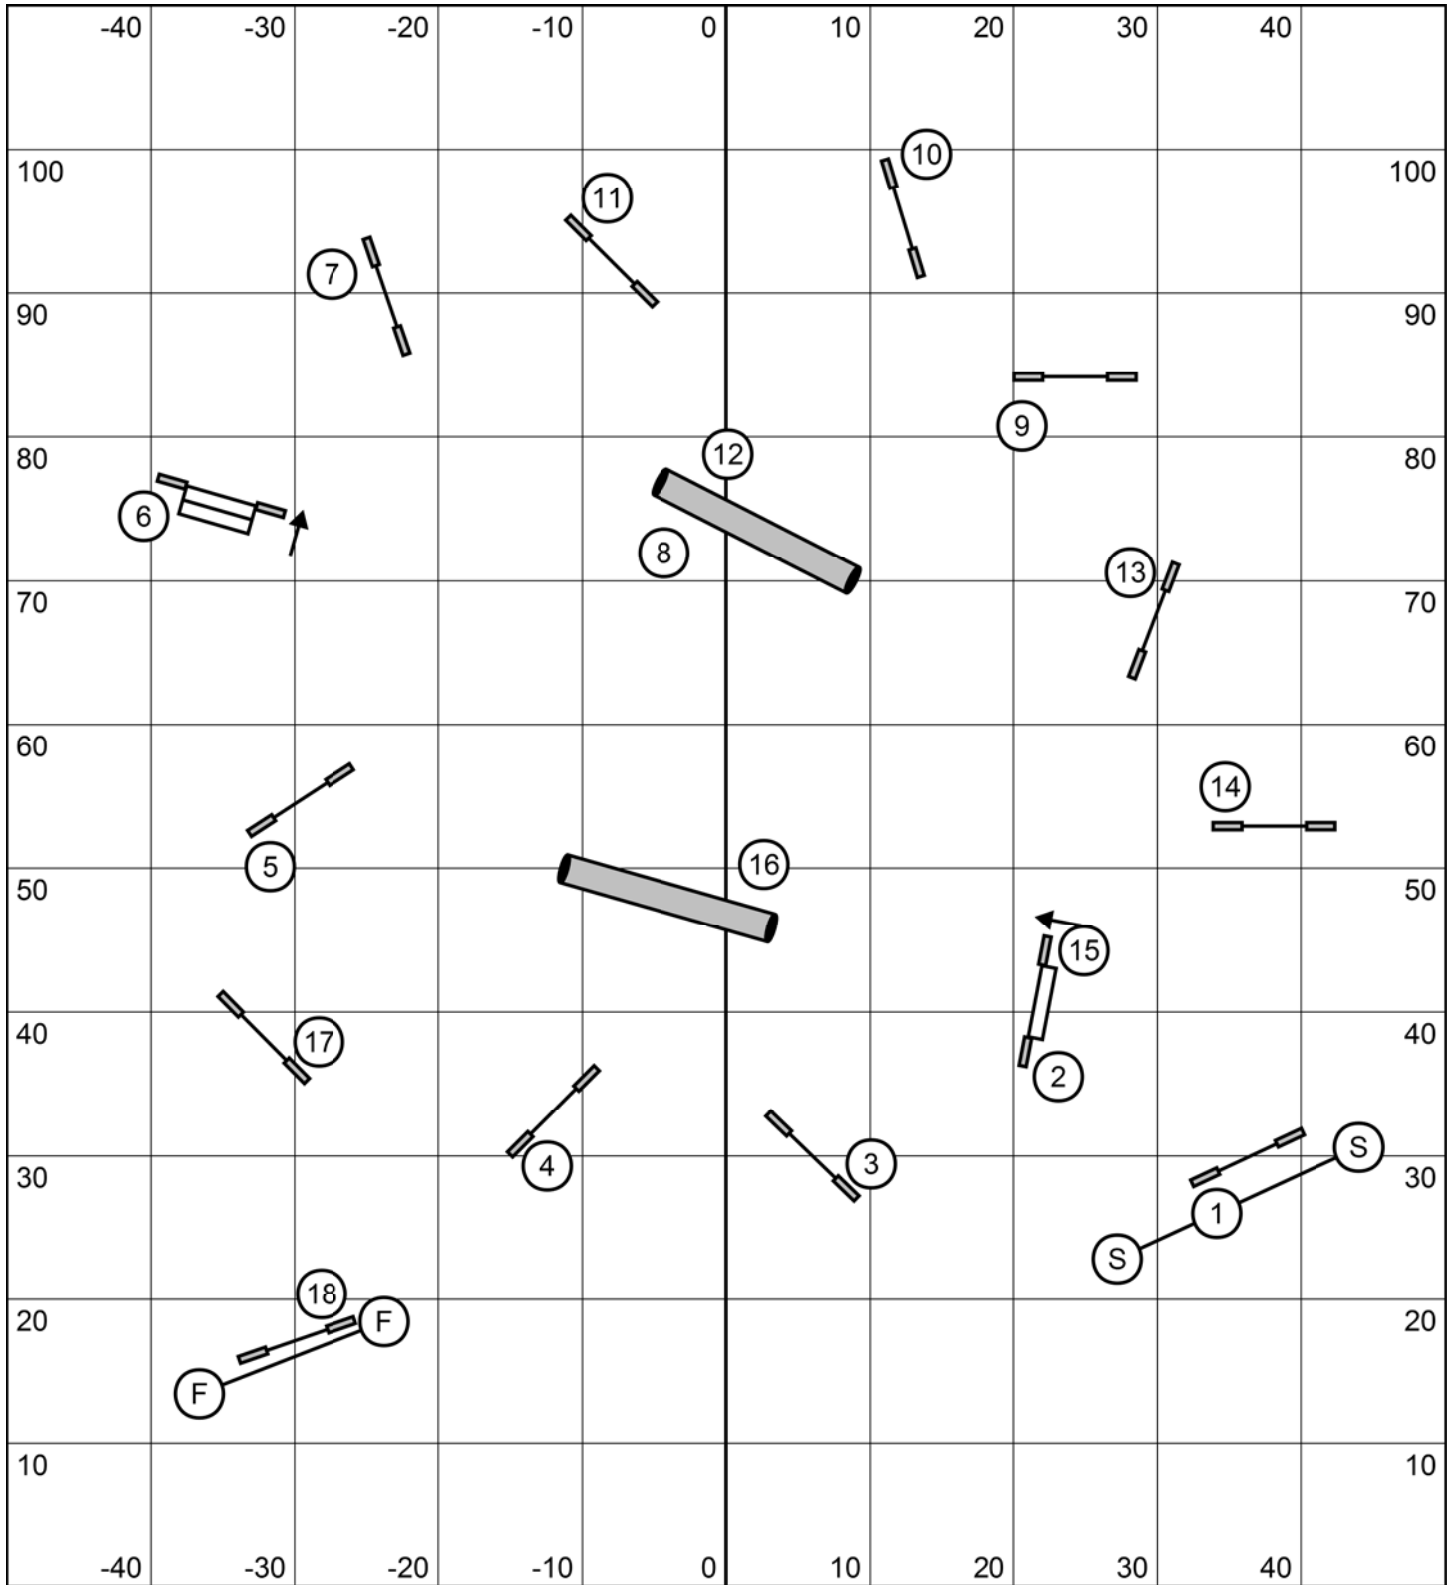

Starters/PI Standard Class
 Adrienne Lynch

Riverside Canine Center
 July 15, 2018 - Wide World of Indoor Sports: North Kingstown, RI

Starters/PI Jumpers Class
 Adrienne Lynch

Times:
 50 Sec - 20"/22"/26"
 52 Sec - 14"/16"
 54 Sec - 10"
 Champ. +2 Sec for Performance.

May take 3 or 4 Reds
 All obstacles and Sequences May be Taken in any Order in Opening. Must be Taken in Flow as Indicated in Closing [Side the Number is On]. #2 is Bi-Directional in the Closing.

Scoring STOPS if any element of the combo is repeated during the performance of the combo.

Times:
 50 Sec - 20"/22"/26"
 52 Sec - 14"/16"
 54 Sec - 10"
 Champ. +2 Sec for Performance.

Must take 3 Reds
 All obstacles and Sequences May be Taken in any Order in Opening. Must be Taken in Flow as Indicated in Closing [Side the Number is On]. #2 is Bi-Directional in the Closing.

C20/22/24 - 15 Sec, C14/16 - 16 Sec, C10 - 17 Sec

Performance +1, Veterans +2

Start Jump is Bi-directional and Worth 1 Pt

Double is worth 3 Pts if taken in direction towards Seesaw
 Worth 1 pt in Performance/Veterans if taken in direction away from Seesaw
 (Can only be performed twice in total in either direction)