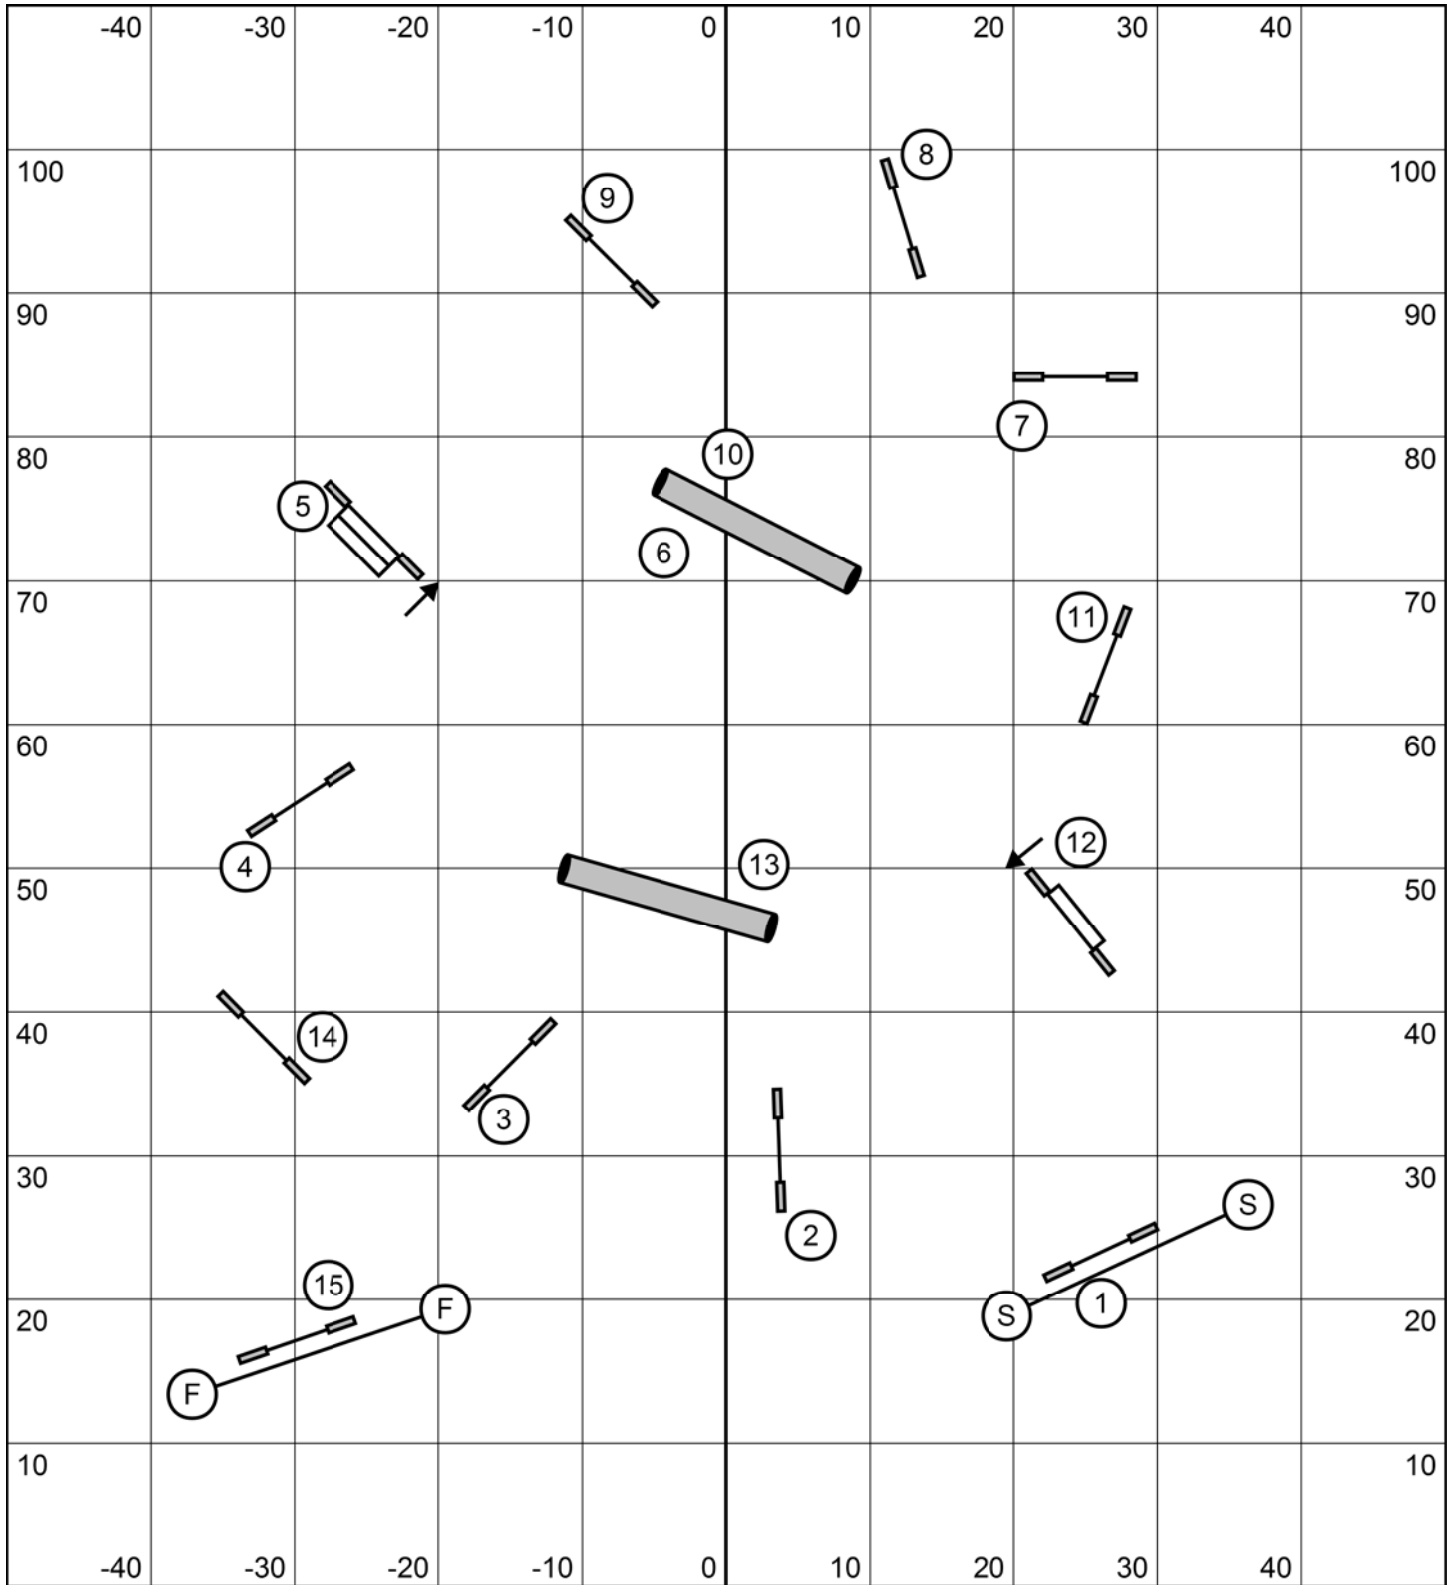

Starters/PI Standard Class
 Adrienne Lynch

Riverside Canine Center
 July 15, 2018 - Wide World of Indoor Sports: North Kingstown, RI

Starters/PI Jumpers Class
 Adrienne Lynch

Times:
 50 Sec - 20"/22"/26"
 52 Sec - 14"/16"
 54 Sec - 10"
 Champ. +2 Sec for Performance.

May take 3 or 4 Reds
 All obstacles and Sequences May be Taken in any Order in Opening. Must be Taken in Flow as Indicated in Closing [Side the Number is On]. #2 is Bi-Directional in the Closing.

Scoring STOPS if any element of the combo is repeated during the performance of the combo.

Times:
 50 Sec - 20"/22"/26"
 52 Sec - 14"/16"
 54 Sec - 10"
 Champ. +2 Sec for Performance.

Must take 3 Reds
 All obstacles and Sequences May be Taken in any Order in Opening. Must be Taken in Flow as Indicated in Closing [Side the Number is On]. #2 is Bi-Directional in the Closing.

C20/22/24 - 15 Sec, C14/16 - 16 Sec, C10 - 17 Sec

Performance +1, Veterans +2

Start Jump is Bi-directional and Worth 1 Pt

Double is worth 3 Pts if taken in direction towards Seesaw
 Worth 1 pt in Performance/Veterans if taken in direction away from Seesaw
 (Can only be performed twice in total in either direction)