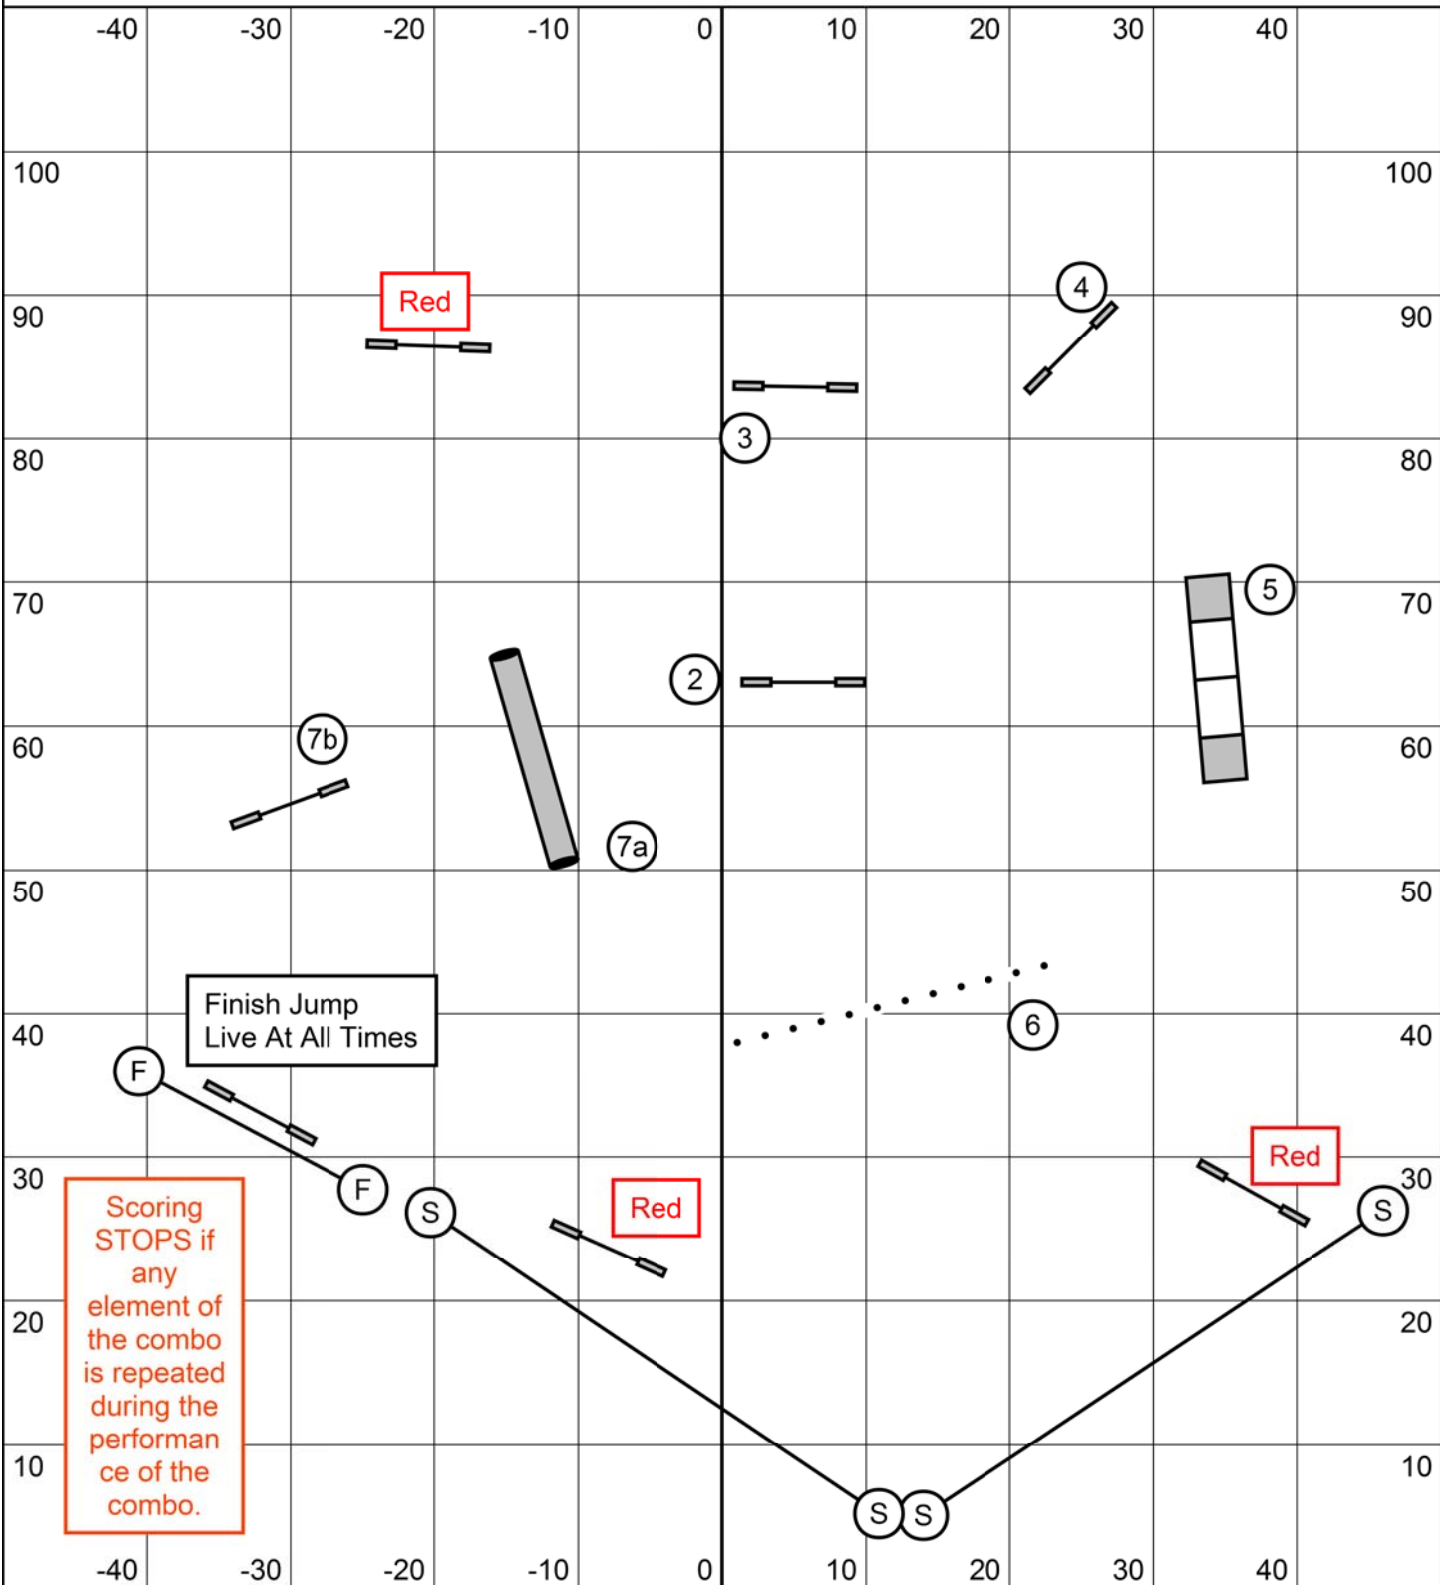

Starters/PI Standard Class
 Adrienne Lynch

Riverside Canine Center
 July 15, 2018 - Wide World of Indoor Sports: North Kingstown, RI

Starters/PI Jumpers Class
 Adrienne Lynch

Times:
 50 Sec - 20"/22"/26"
 52 Sec - 14"/16"
 54 Sec - 10"
 Champ. +2 Sec for Performance.

May take 3 or 4 Reds
 All obstacles and Sequences May be Taken in any Order in Opening. Must be Taken in Flow as Indicated in Closing [Side the Number is On]. #2 is Bi-Directional in the Closing.

Scoring STOPS if any element of the combo is repeated during the performance of the combo.

Times:
 50 Sec - 20"/22"/26"
 52 Sec - 14"/16"
 54 Sec - 10"
 Champ. +2 Sec for Performance.

Must take 3 Reds
 All obstacles and Sequences May be Taken in any Order in Opening. Must be Taken in Flow as Indicated in Closing [Side the Number is On]. #2 is Bi-Directional in the Closing.

C20/22/24 - 15 Sec, C14/16 - 16 Sec, C10 - 17 Sec

Performance +1, Veterans +2

Start Jump is Bi-directional and Worth 1 Pt

Double is worth 3 Pts if taken in direction towards Seesaw
 Worth 1 pt in Performance/Veterans if taken in direction away from Seesaw
 (Can only be performed twice in total in either direction)