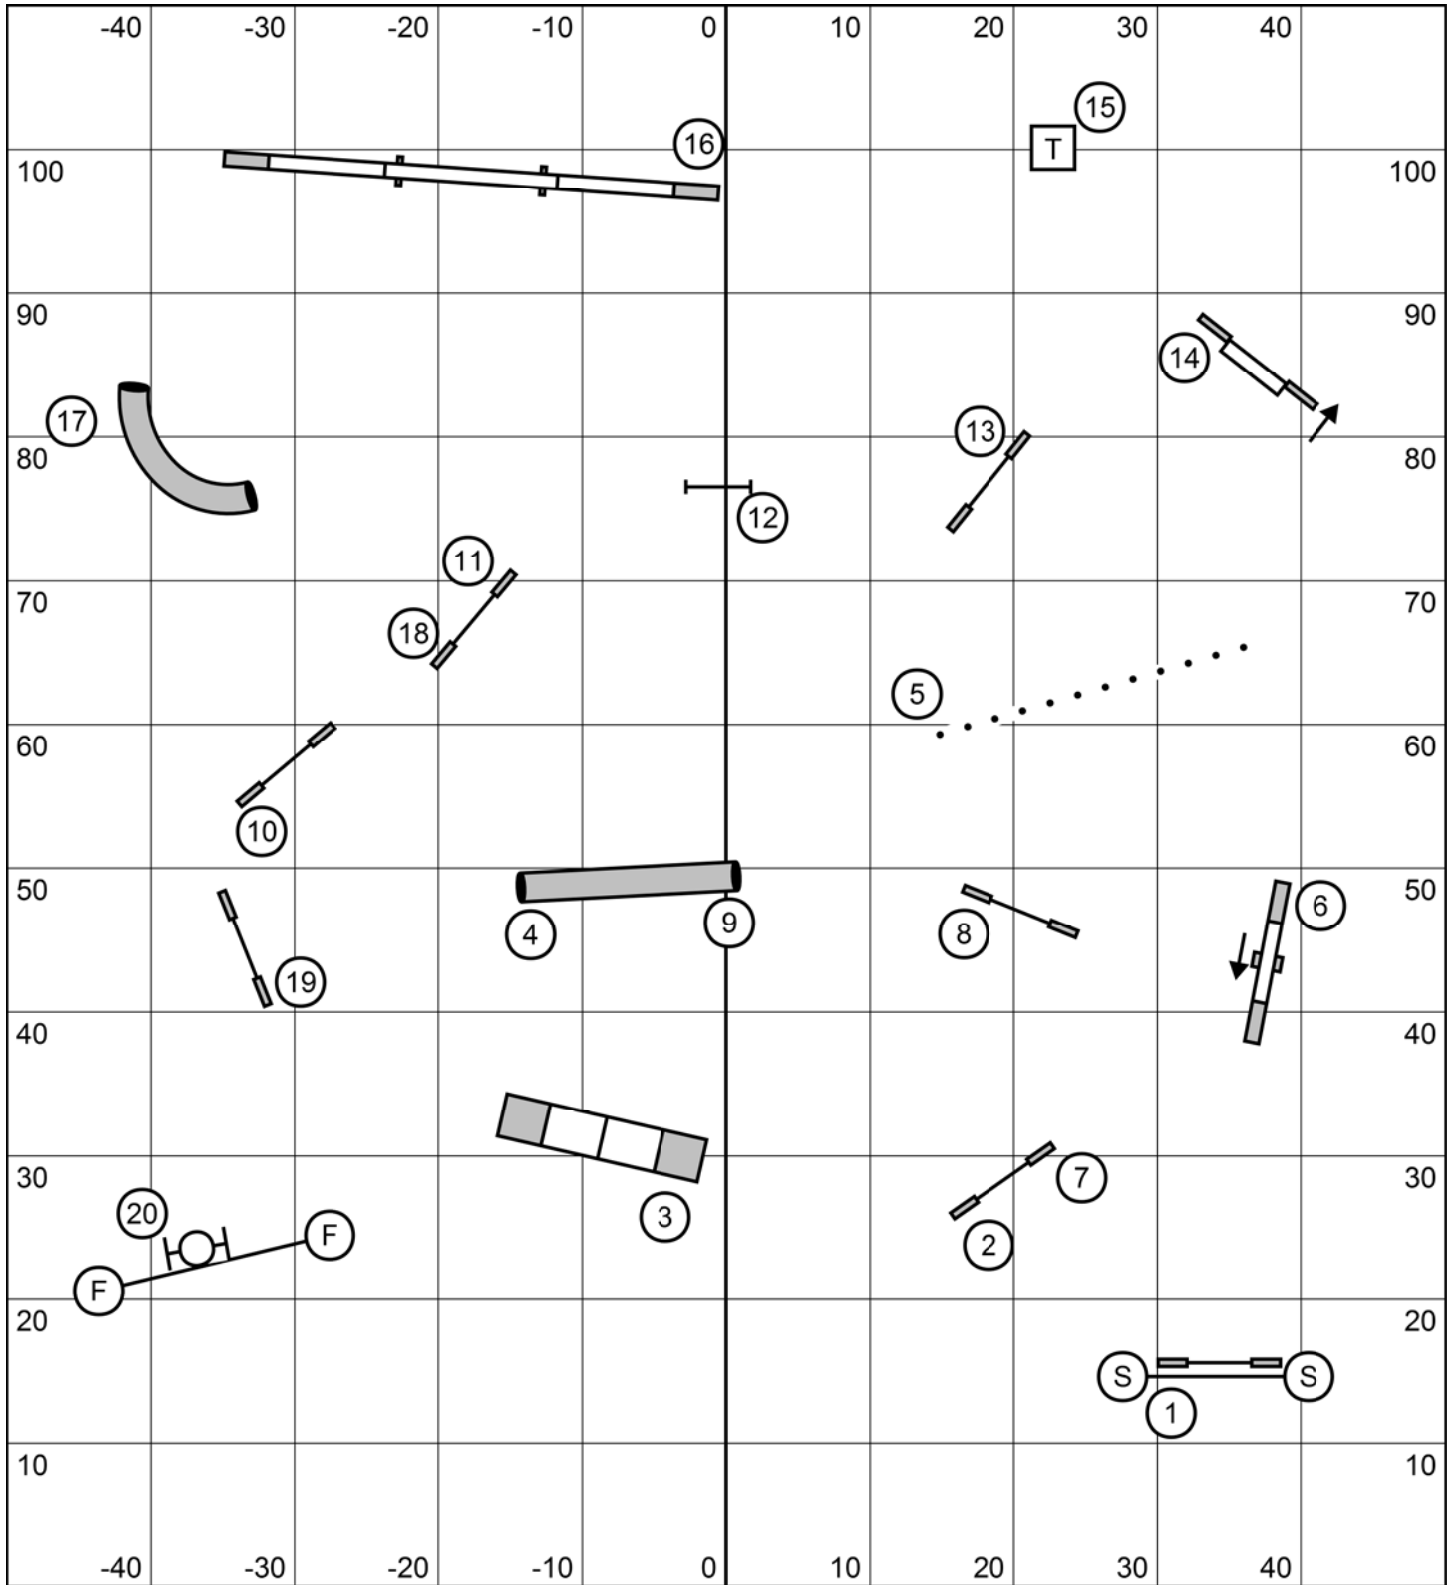

RING ONE

Riverside Canine Center
 July 15, 2018 - Wide World of Indoor Sports: North Kingstown, RI

Masters/PIII/Veterans Standard Class
 Adrienne Lynch

Riverside Canine Center
 July 15, 2018 - Wide World of Indoor Sports: North Kingstown, RI

Starters/PI Standard Class
 Adrienne Lynch

Riverside Canine Center
 July 15, 2018 - Wide World of Indoor Sports: North Kingstown, RI

Starters/PI Jumpers Class
 Adrienne Lynch

Times:
 50 Sec - 20"/22"/26"
 52 Sec - 14"/16"
 54 Sec - 10"
 Champ. +2 Sec for Performance.

May take 3 or 4 Reds
 All obstacles and Sequences May be Taken in any Order in Opening. Must be Taken in Flow as Indicated in Closing [Side the Number is On]. #2 is Bi-Directional in the Closing.

Scoring STOPS if any element of the combo is repeated during the performance of the combo.

Times:
 50 Sec - 20"/22"/26"
 52 Sec - 14"/16"
 54 Sec - 10"
 Champ. +2 Sec for Performance.

Must take 3 Reds
 All obstacles and Sequences May be Taken in any Order in Opening. Must be Taken in Flow as Indicated in Closing [Side the Number is On]. #2 is Bi-Directional in the Closing.