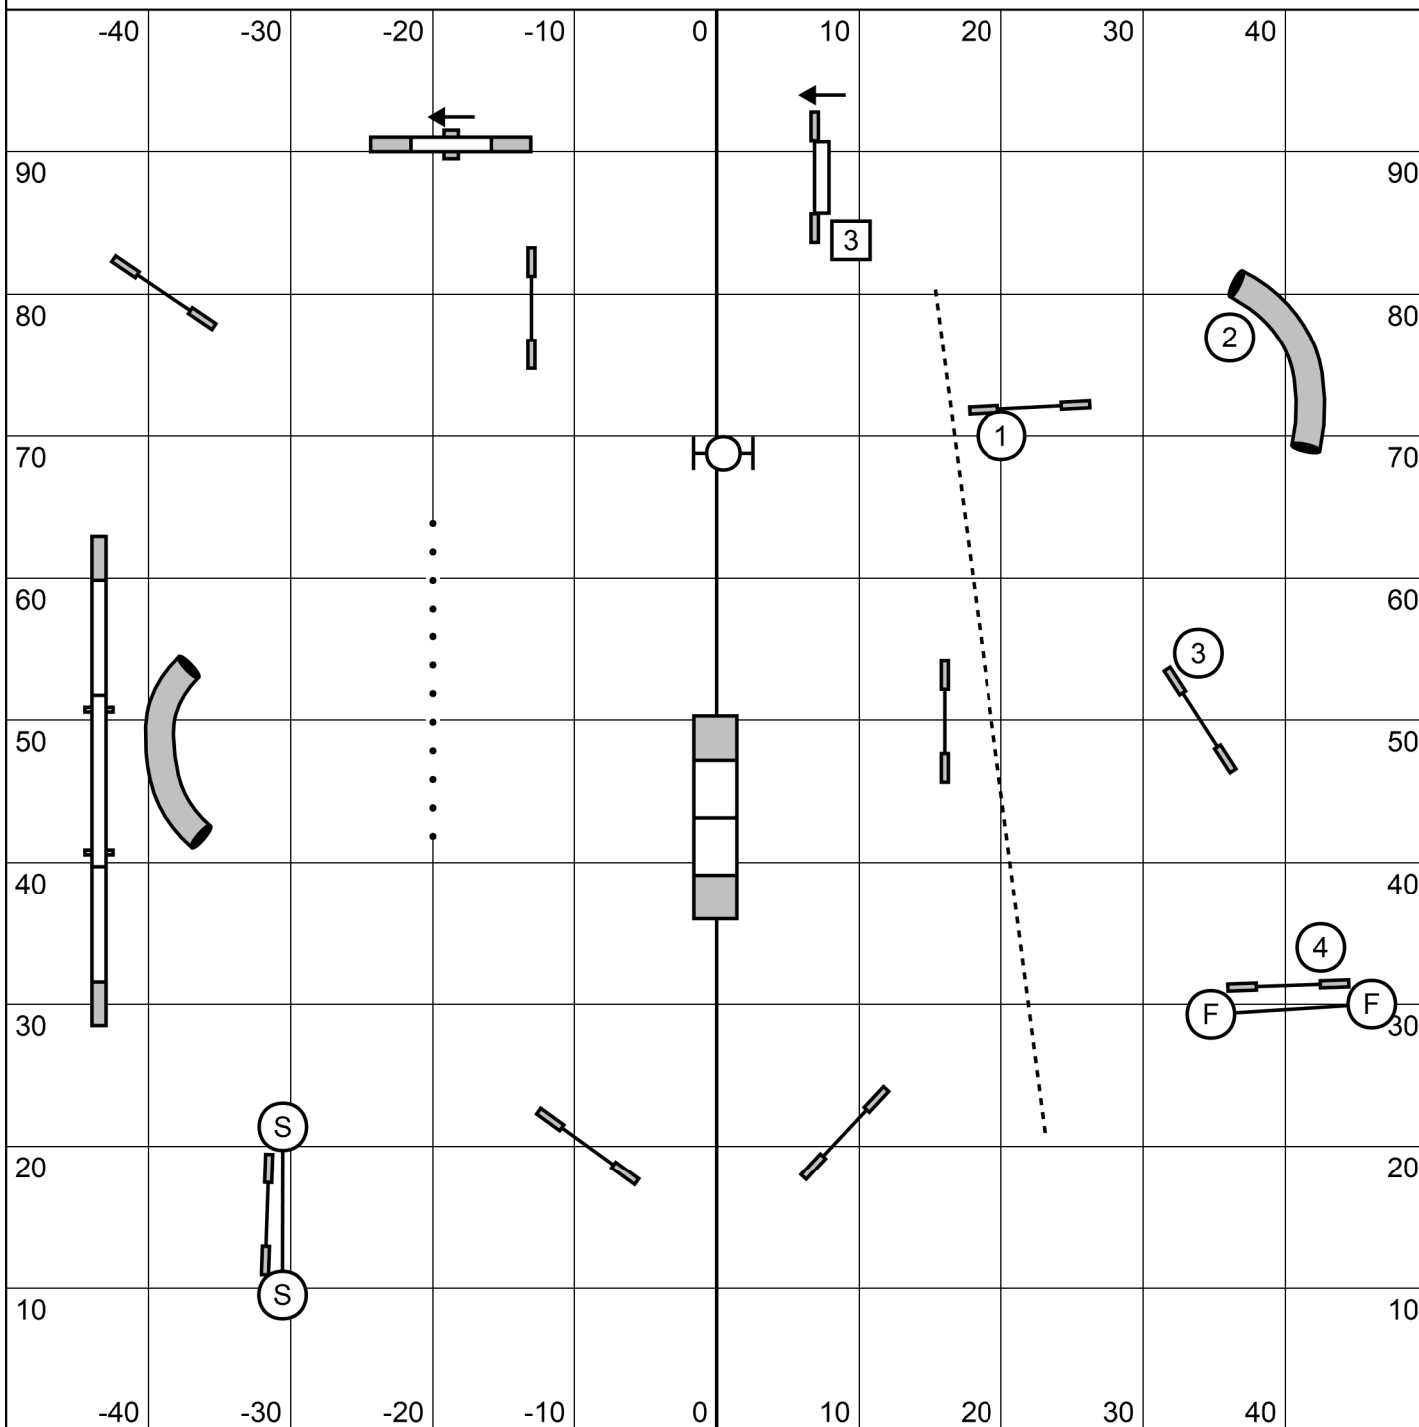

May take 3 or 4 Reds
 All obstacles and Sequences May be Taken in any Order in Opening. Must be Taken in Flow as Indicated in Closing [Side the Number is On]. #2 is Bi-Directional in the Closing.

Scoring STOPS if any element of the combo is repeated during the performance of the combo.

Times:
 50 Sec - 20"/22"/26"
 52 Sec - 14"/16"
 54 Sec - 10"
 Champ. +2 Sec for Performance.

Must take 3 Reds
 All obstacles and Sequences May be Taken in any Order in Opening. Must be Taken in Flow as Indicated in Closing [Side the Number is On]. #2 is Bi-Directional in the Closing.

RING TWO

Riverside Canine Center - NE Regional
Masters/Performance III/Veterans Gamblers

Judge: Tim Verrelli

July 15, 2018

1357 Pt System (Weaves = 7)

25 Sec Opening, Gamble = 20 pts

To Qualify Need 18 pts in Opening PLUS Gamble

C20/22/24 - 15 Sec, C14/16 - 16 Sec, C10 - 17 Sec

Performance +1, Veterans +2

Start Jump is Bi-directional and Worth 1 Pt

Double is worth 3 Pts if taken in direction towards Seesaw
 Worth 1 pt in Performance/Veterans if taken in direction away from Seesaw
 (Can only be performed twice in total in either direction)