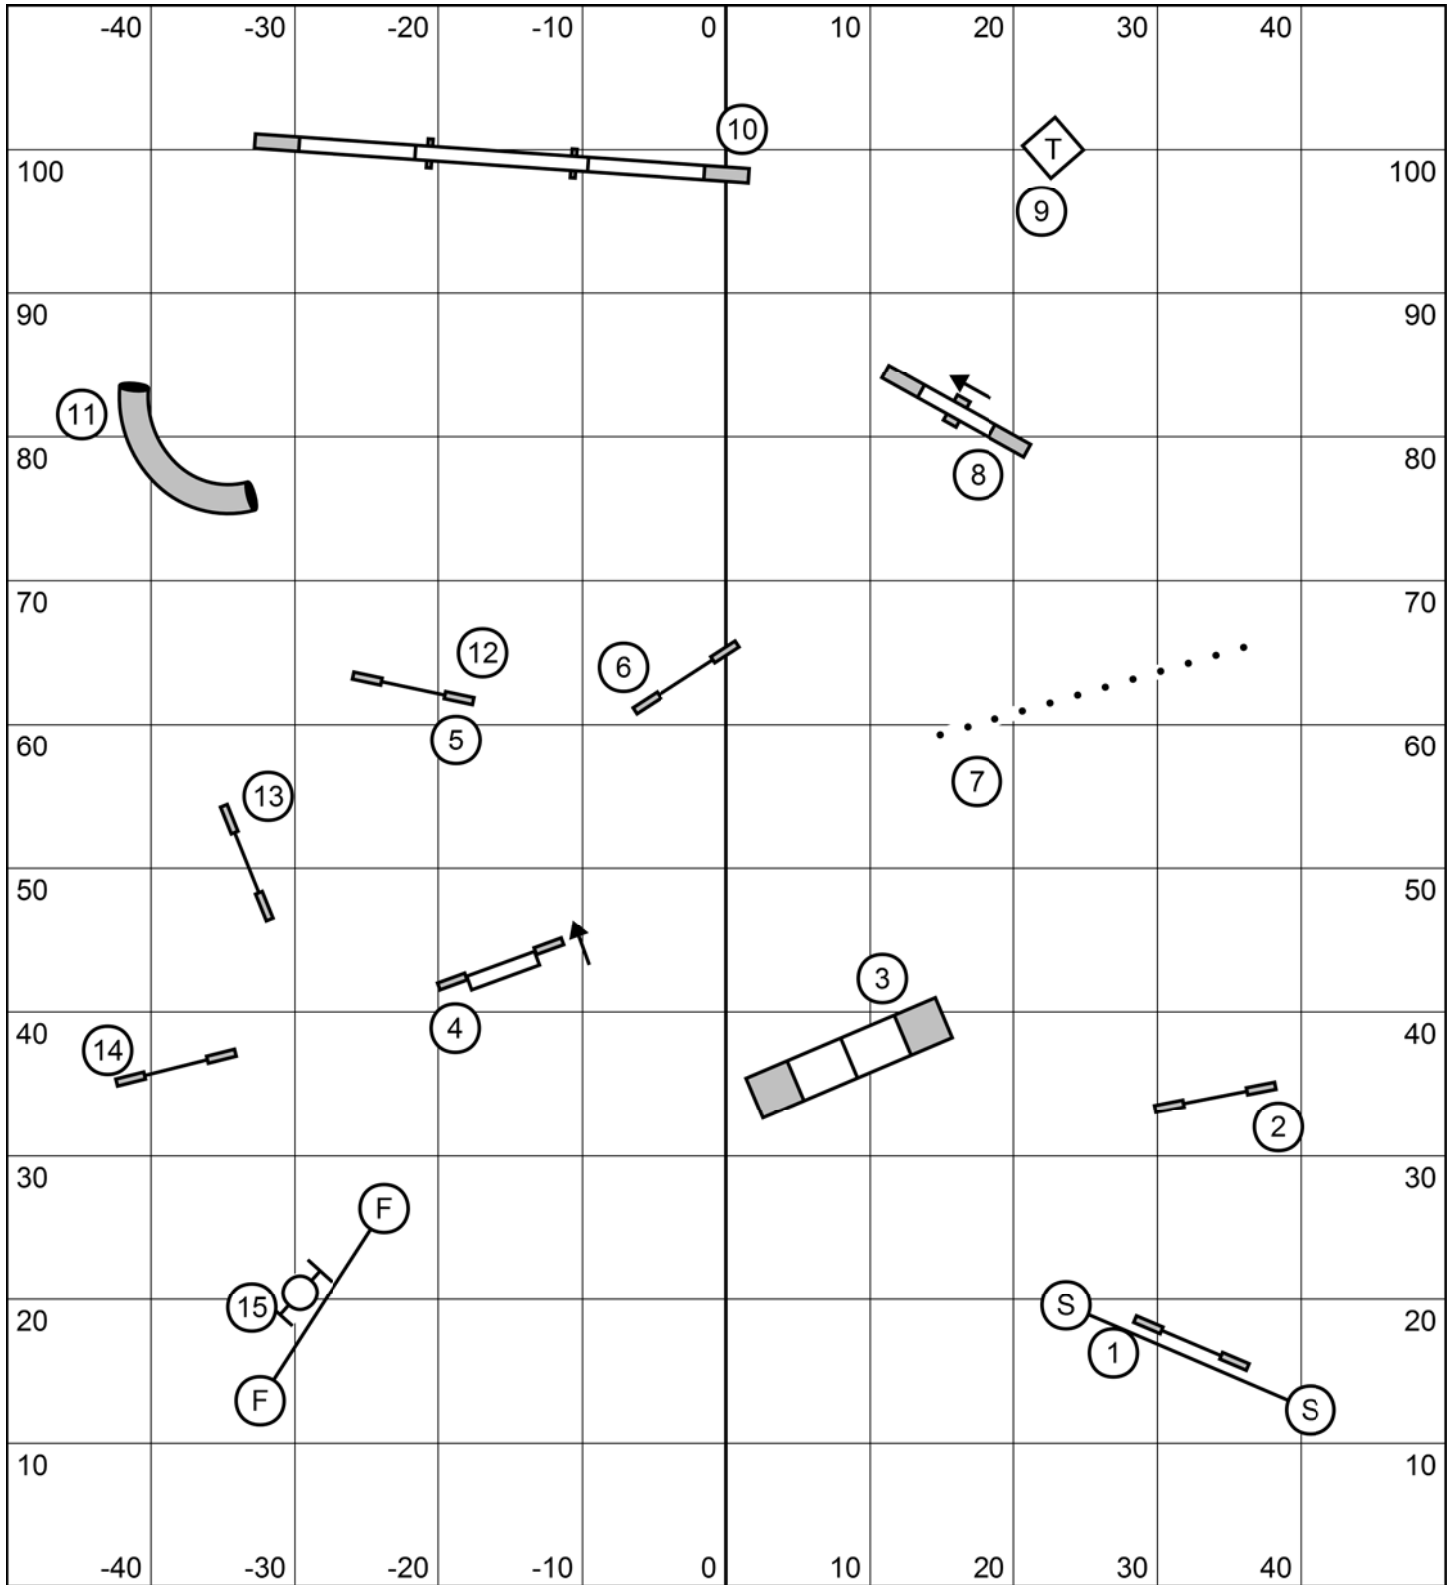

RING ONE

Riverside Canine Center
 July 15, 2018 - Wide World of Indoor Sports: North Kingstown, RI

Masters/PIII/Veterans Standard Class
 Adrienne Lynch

Riverside Canine Center
 July 15, 2018 - Wide World of Indoor Sports: North Kingstown, RI

Starters/PI Standard Class
 Adrienne Lynch

Riverside Canine Center
 July 15, 2018 - Wide World of Indoor Sports: North Kingstown, RI

Starters/PI Jumpers Class
 Adrienne Lynch

Times:
 50 Sec - 20"/22"/26"
 52 Sec - 14"/16"
 54 Sec - 10"
 Champ. +2 Sec for Performance.

May take 3 or 4 Reds
 All obstacles and Sequences May be Taken in any Order in Opening. Must be Taken in Flow as Indicated in Closing [Side the Number is On]. #2 is Bi-Directional in the Closing.

Scoring STOPS if any element of the combo is repeated during the performance of the combo.

Times:
 50 Sec - 20"/22"/26"
 52 Sec - 14"/16"
 54 Sec - 10"
 Champ. +2 Sec for Performance.

Must take 3 Reds
 All obstacles and Sequences May be Taken in any Order in Opening. Must be Taken in Flow as Indicated in Closing [Side the Number is On]. #2 is Bi-Directional in the Closing.