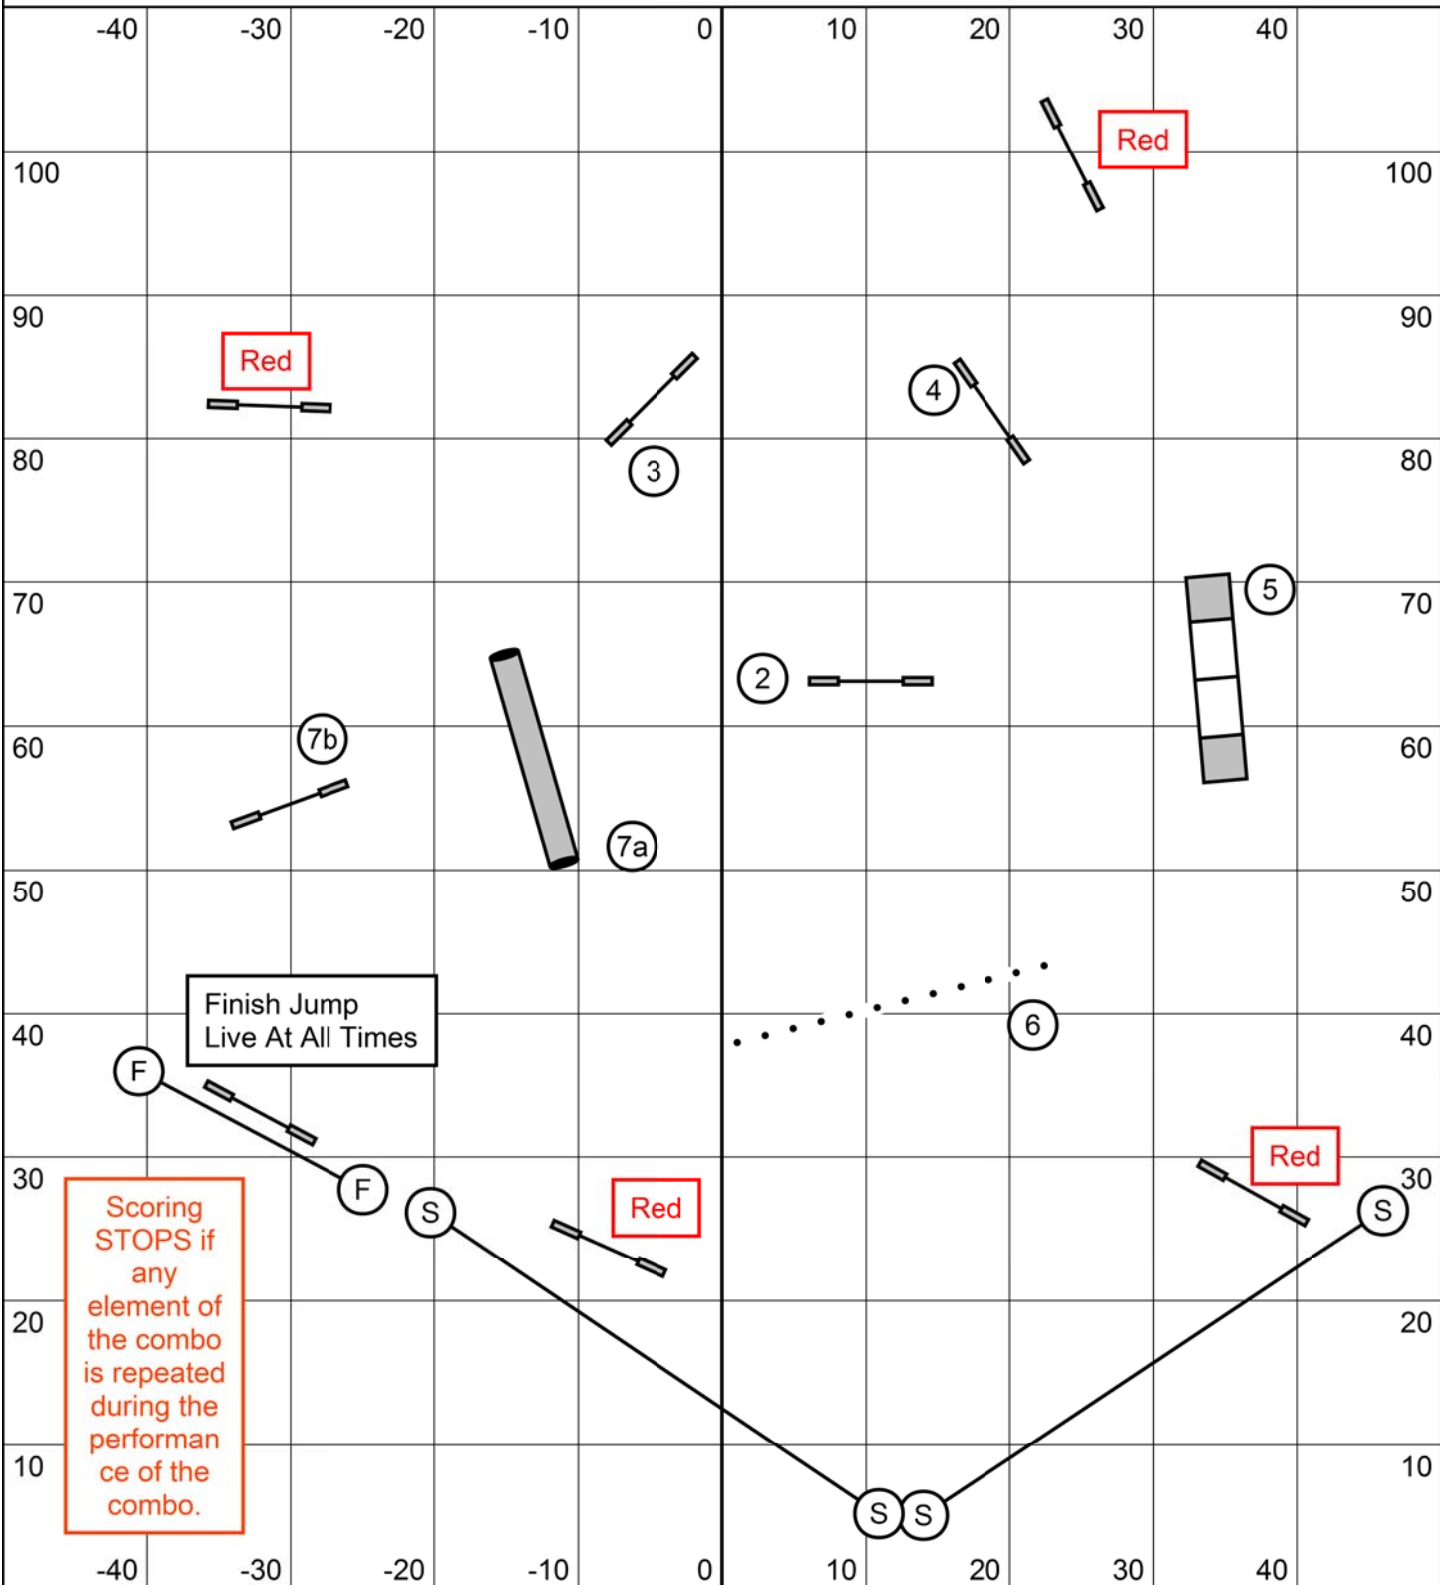

Starters/PI Standard Class
 Adrienne Lynch

Riverside Canine Center
 July 15, 2018 - Wide World of Indoor Sports: North Kingstown, RI

Starters/PI Jumpers Class
 Adrienne Lynch

Times:
 50 Sec - 20"/22"/26"
 52 Sec - 14"/16"
 54 Sec - 10"
 Champ. +2 Sec for Performance.

May take 3 or 4 Reds
 All obstacles and Sequences May be Taken in any Order in Opening. Must be Taken in Flow as Indicated in Closing [Side the Number is On]. #2 is Bi-Directional in the Closing.

Scoring STOPS if any element of the combo is repeated during the performance of the combo.

Times:
 50 Sec - 20"/22"/26"
 52 Sec - 14"/16"
 54 Sec - 10"
 Champ. +2 Sec for Performance.

Must take 3 Reds
 All obstacles and Sequences May be Taken in any Order in Opening. Must be Taken in Flow as Indicated in Closing [Side the Number is On]. #2 is Bi-Directional in the Closing.

C20/22/24 - 15 Sec, C14/16 - 16 Sec, C10 - 17 Sec

Performance +1, Veterans +2

Start Jump is Bi-directional and Worth 1 Pt

Double is worth 3 Pts if taken in direction towards Seesaw
 Worth 1 pt in Performance/Veterans if taken in direction away from Seesaw
 (Can only be performed twice in total in either direction)