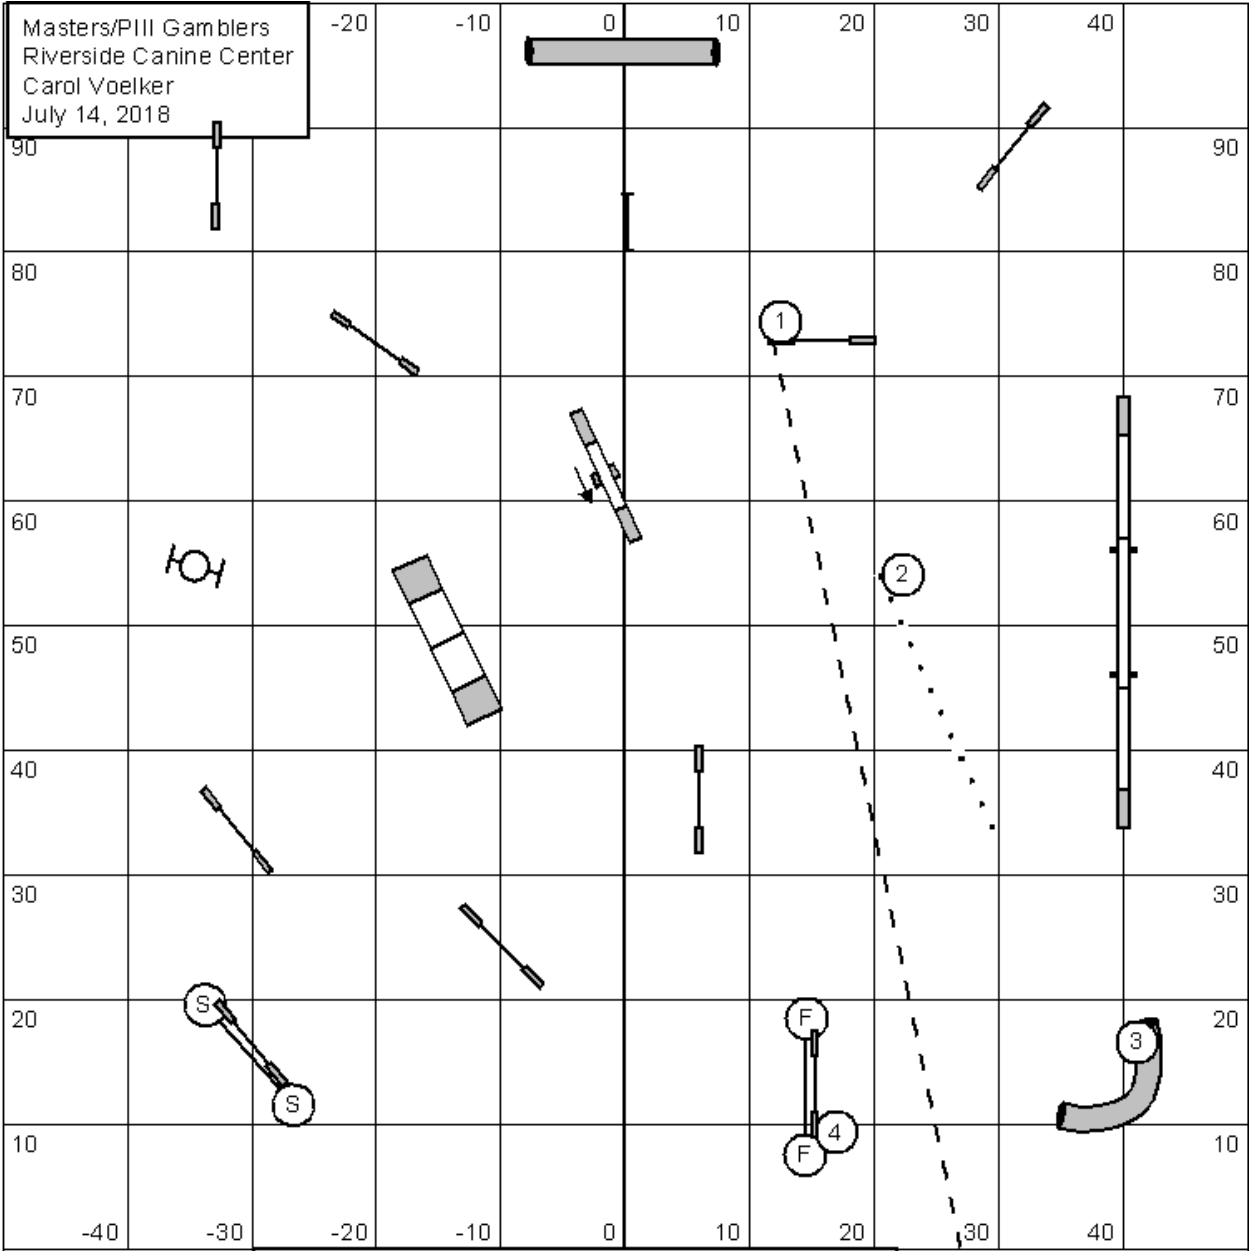

RING ONE

Masters/PIII Gamblers
 Riverside Canine Center
 Carol Voelker
 July 14, 2018

Opening: 1-3-5-7, Weavepoles 7, 25sec, 18pts needed
 Gamble: 10" - 18sec, 14/16" - 16sec, 20/22/26" - 15sec.
 PIII 8" - 20sec, 12" - 18sec, 14/16/20" - 17sec,
 Vet 4" - 22sec, 8" - 20sec, 12/16" - 19sec.