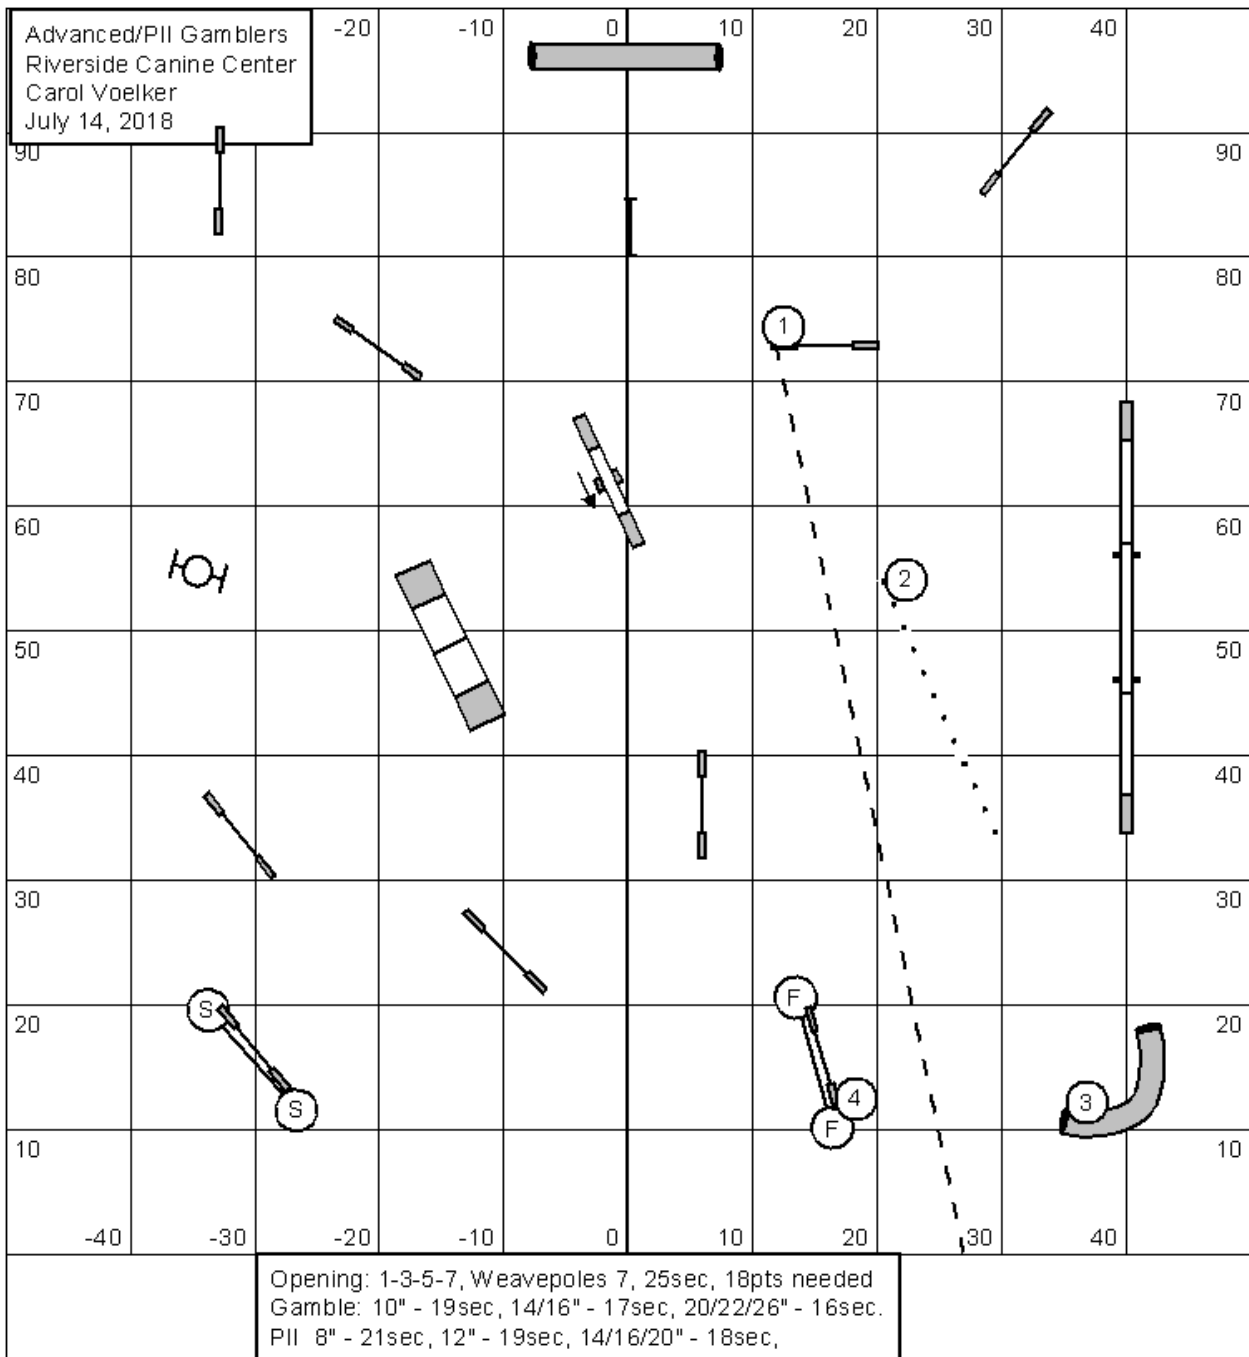

RING ONE

Masters/PIII Gamblers
 Riverside Canine Center
 Carol Voelker
 July 14, 2018

Opening: 1-3-5-7, Weavepoles 7, 25sec, 18pts needed
 Gamble: 10" - 18sec, 14/16" - 16sec, 20/22/26" - 15sec.
 PIII 8" - 20sec, 12" - 18sec, 14/16/20" - 17sec,
 Vet 4" - 22sec, 8" - 20sec, 12/16" - 19sec.

RING TWO

Opening:
 DAM & PVP
 25 Sec - 20"/22"/26"
 27 Sec - 14"/16"
 30 Sec - 10"

1-3-5-7 point system
 7 point obstacle - weaves
 Opening & Closing:
 Start Jump: Bidirectional, Normal Scoring
 No: Back to Back
 No: Consecutive Different Contacts

DAM/PVP Closing:
 15 Sec - 20"/22"/26"
 17 Sec - 14"/16"
 19 Sec - 10"
 PVP +1

Closing:
 All CONTACTS are worth Zero Points. All NON-Contact obstacle values are Doubled. Must make it over the finish jump in time to keep closing points.