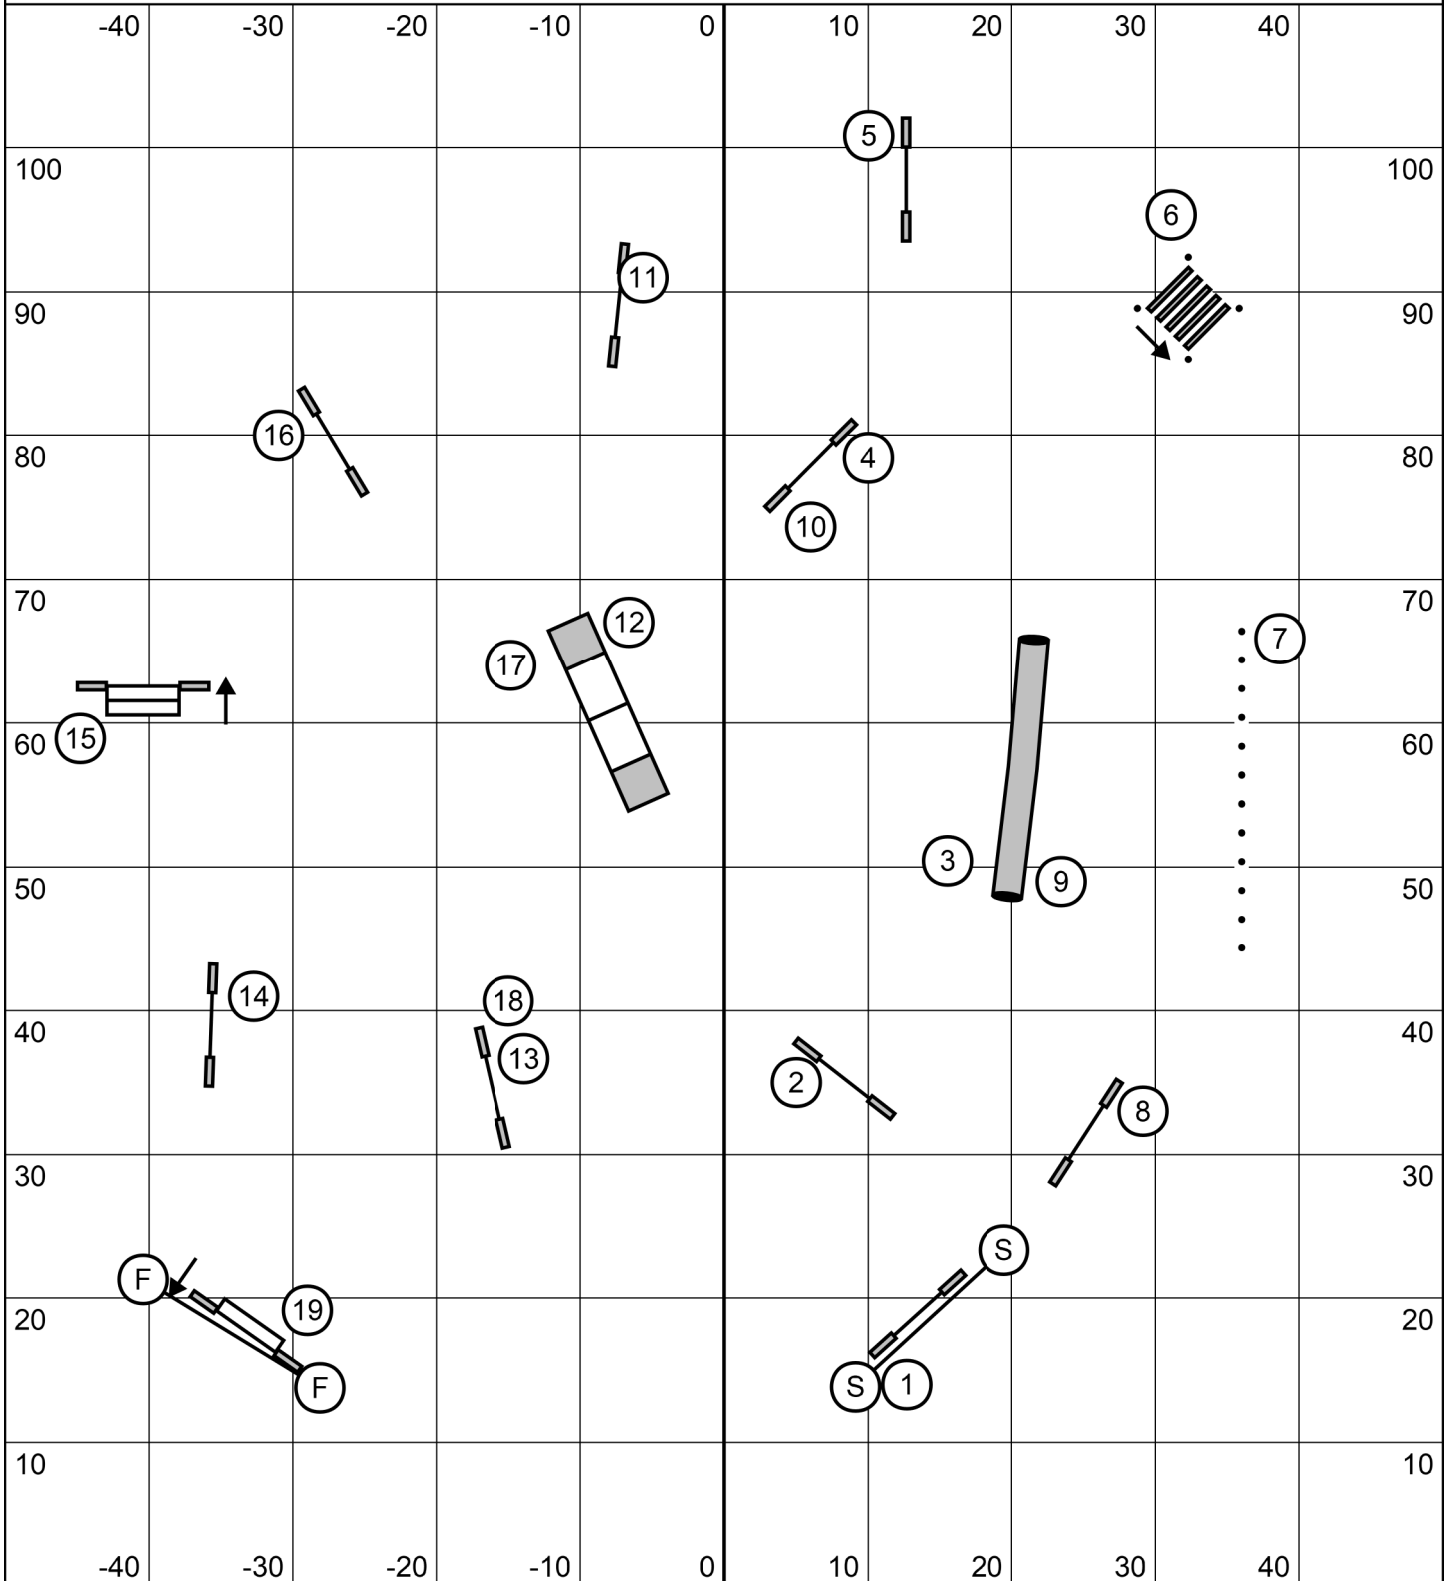

Riverside Canine Center - NE Regional
Steeplechase/Performance Speed Jumping Rd #1

Judge: Tim Verrelli
July 14, 2018