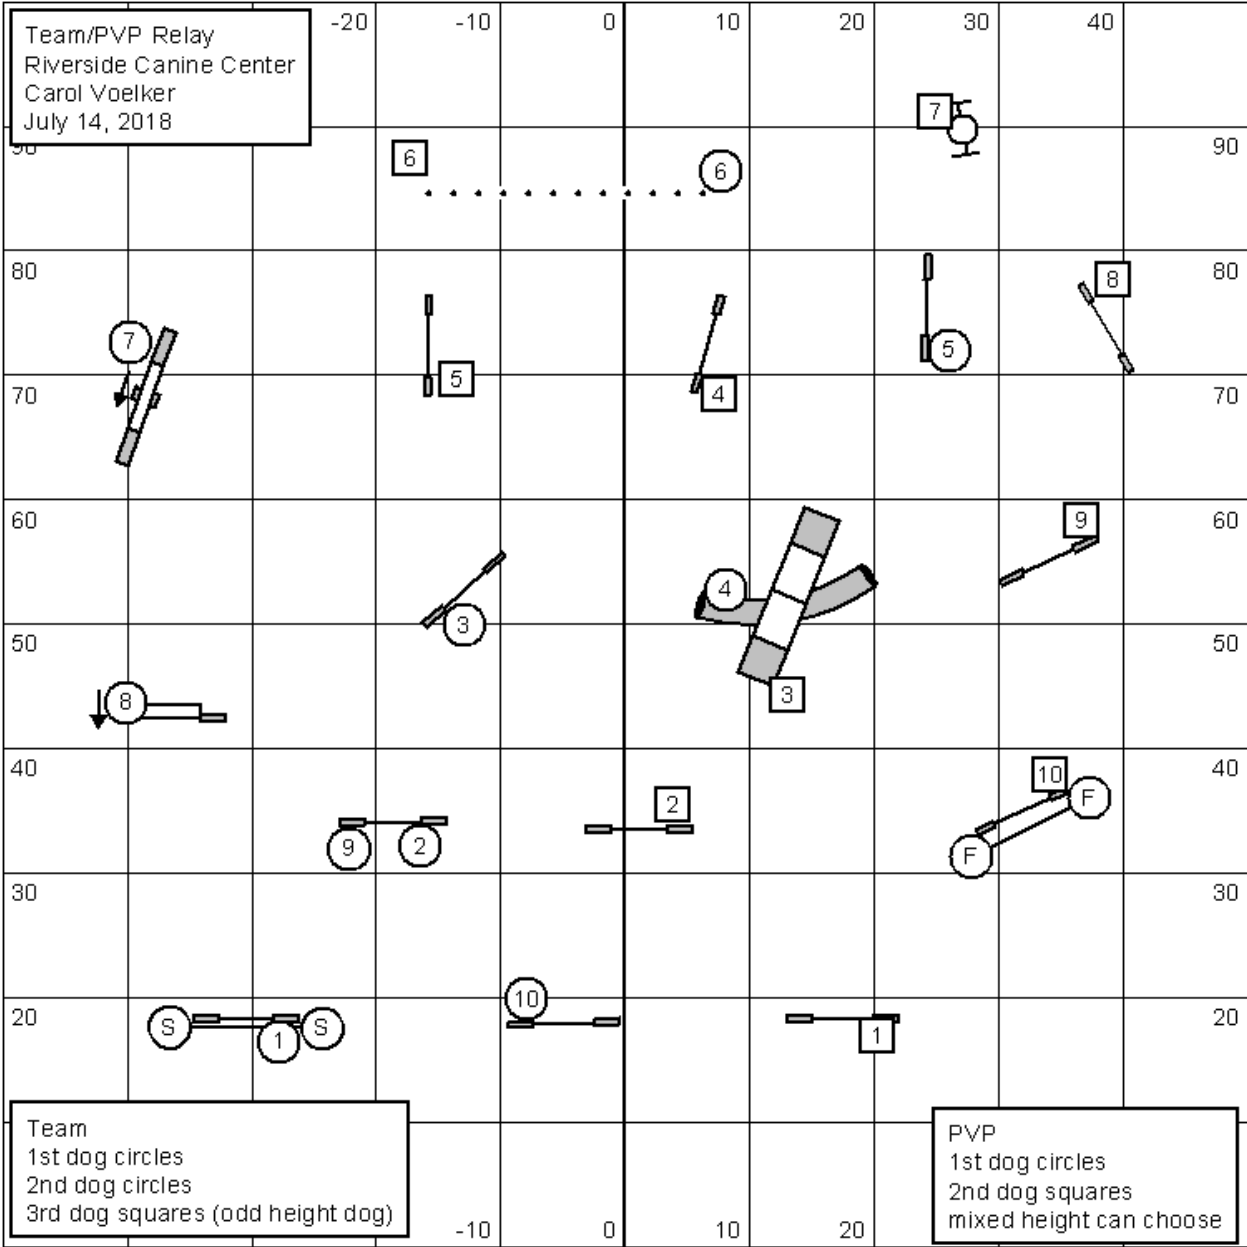

RING ONE

Masters/PIII Gamblers
 Riverside Canine Center
 Carol Voelker
 July 14, 2018

Opening: 1-3-5-7, Weavepoles 7, 25sec, 18pts needed
 Gamble: 10" - 18sec, 14/16" - 16sec, 20/22/26" - 15sec.
 PIII 8" - 20sec, 12" - 18sec, 14/16/20" - 17sec,
 Vet 4" - 22sec, 8" - 20sec, 12/16" - 19sec.

RING TWO

Opening:
 DAM & PVP
 25 Sec - 20"/22"/26"
 27 Sec - 14"/16"
 30 Sec - 10"

1-3-5-7 point system
 7 point obstacle - weaves
 Opening & Closing:
 Start Jump: Bidirectional, Normal Scoring
 No: Back to Back
 No: Consecutive Different Contacts