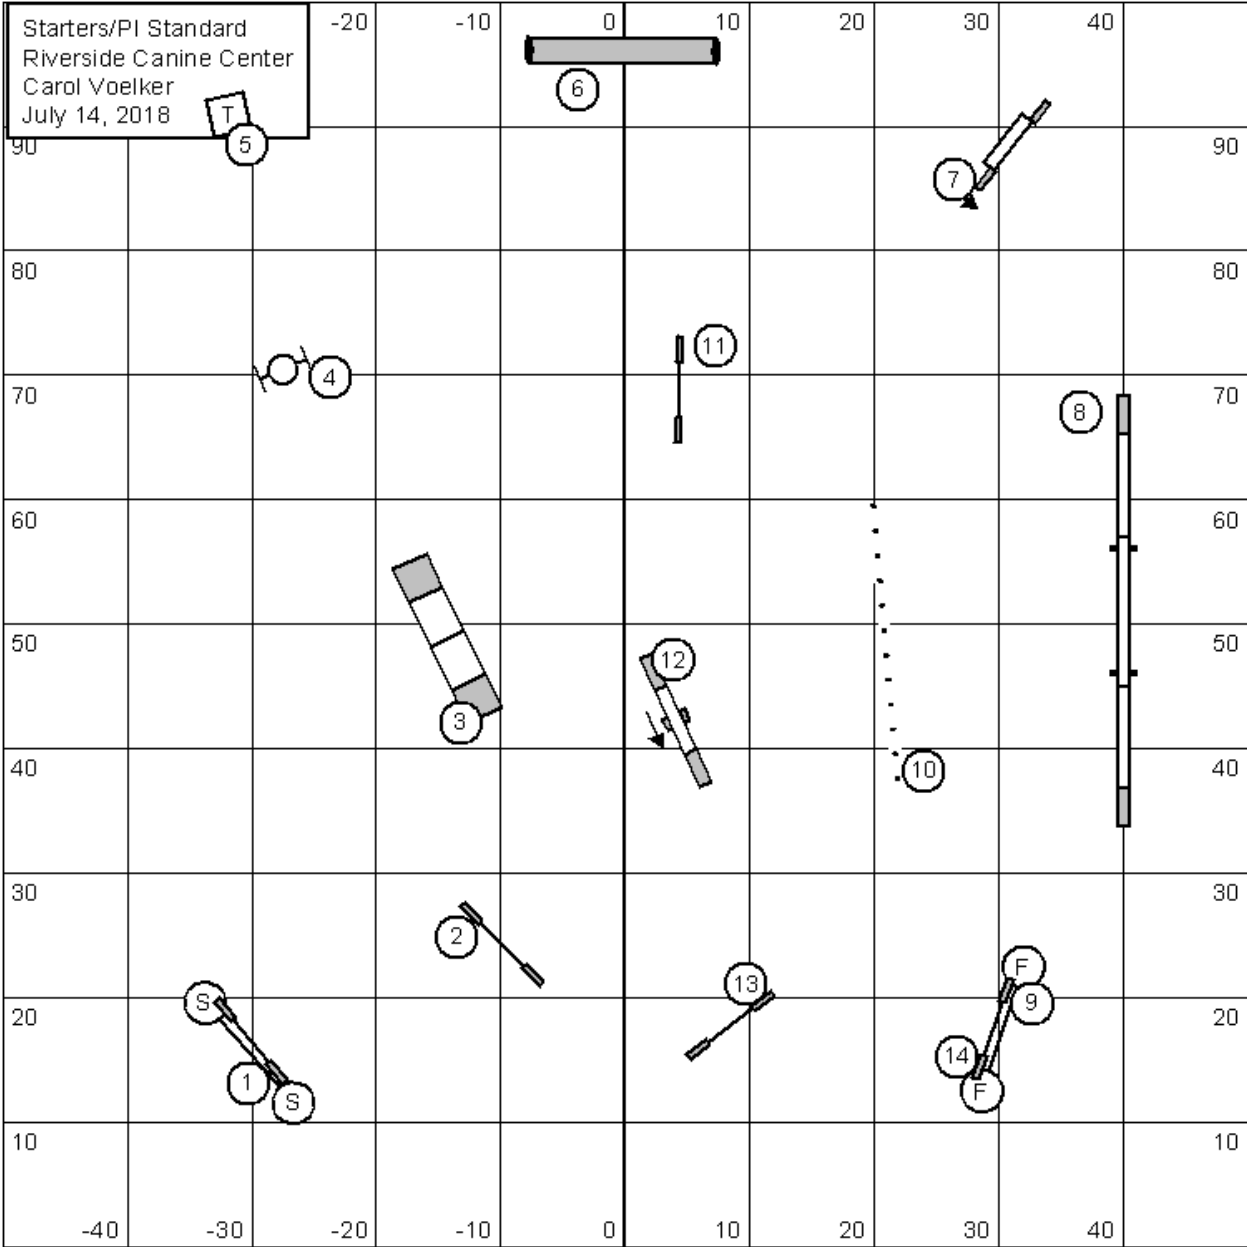

RING ONE

Masters/PIII Gamblers
 Riverside Canine Center
 Carol Voelker
 July 14, 2018

Opening: 1-3-5-7, Weavepoles 7, 25sec, 18pts needed
 Gamble: 10" - 18sec, 14/16" - 16sec, 20/22/26" - 15sec.
 PIII 8" - 20sec, 12" - 18sec, 14/16/20" - 17sec,
 Vet 4" - 22sec, 8" - 20sec, 12/16" - 19sec.

RING TWO

Opening:
 DAM & PVP
 25 Sec - 20"/22"/26"
 27 Sec - 14"/16"
 30 Sec - 10"

1-3-5-7 point system
 7 point obstacle - weaves
 Opening & Closing:
 Start Jump: Bidirectional, Normal Scoring
 No: Back to Back
 No: Consecutive Different Contacts