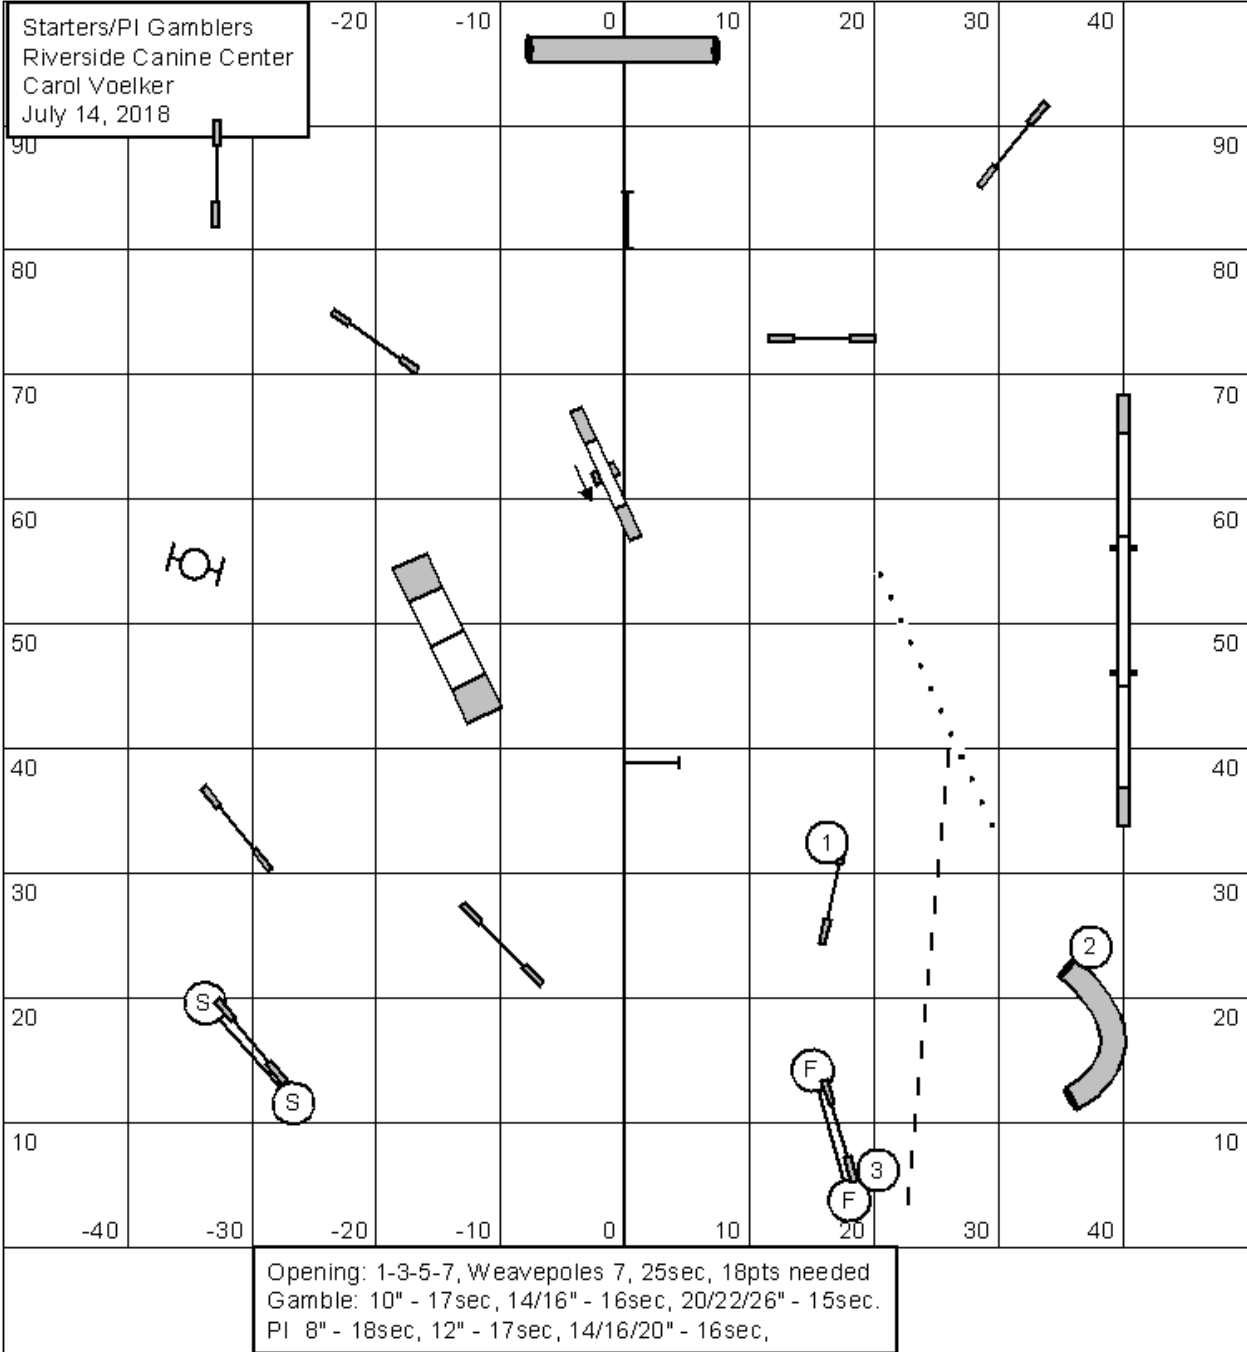

RING ONE

Masters/PIII Gamblers
 Riverside Canine Center
 Carol Voelker
 July 14, 2018

Opening: 1-3-5-7, Weavepoles 7, 25sec, 18pts needed
 Gamble: 10" - 18sec, 14/16" - 16sec, 20/22/26" - 15sec.
 PIII 8" - 20sec, 12" - 18sec, 14/16/20" - 17sec,
 Vet 4" - 22sec, 8" - 20sec, 12/16" - 19sec.

RING TWO

Opening:
 DAM & PVP
 25 Sec - 20"/22"/26"
 27 Sec - 14"/16"
 30 Sec - 10"

1-3-5-7 point system
 7 point obstacle - weaves
 Opening & Closing:
 Start Jump: Bidirectional, Normal Scoring
 No: Back to Back
 No: Consecutive Different Contacts

DAM/PVP Closing:
 15 Sec - 20"/22"/26"
 17 Sec - 14"/16"
 19 Sec - 10"
 PVP +1

Closing:
 All CONTACTS are worth Zero Points. All NON-Contact obstacle values are Doubled. Must make it over the finish jump in time to keep closing points.