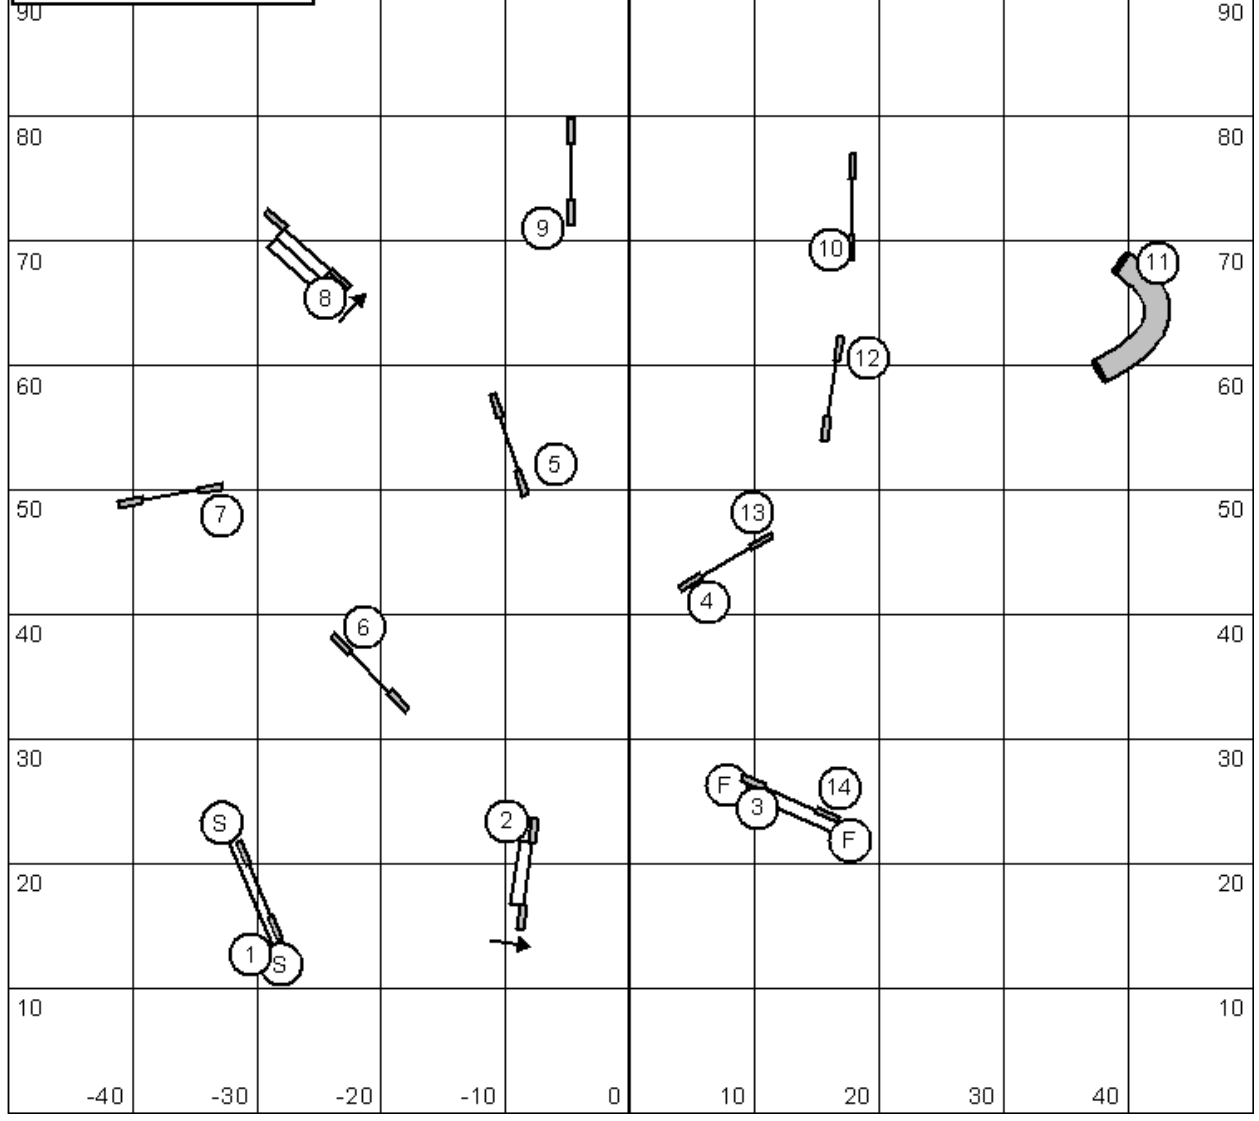

Starters/PI Jumpers
Riverside Canine Center
Carol Voelker
July 14, 2018