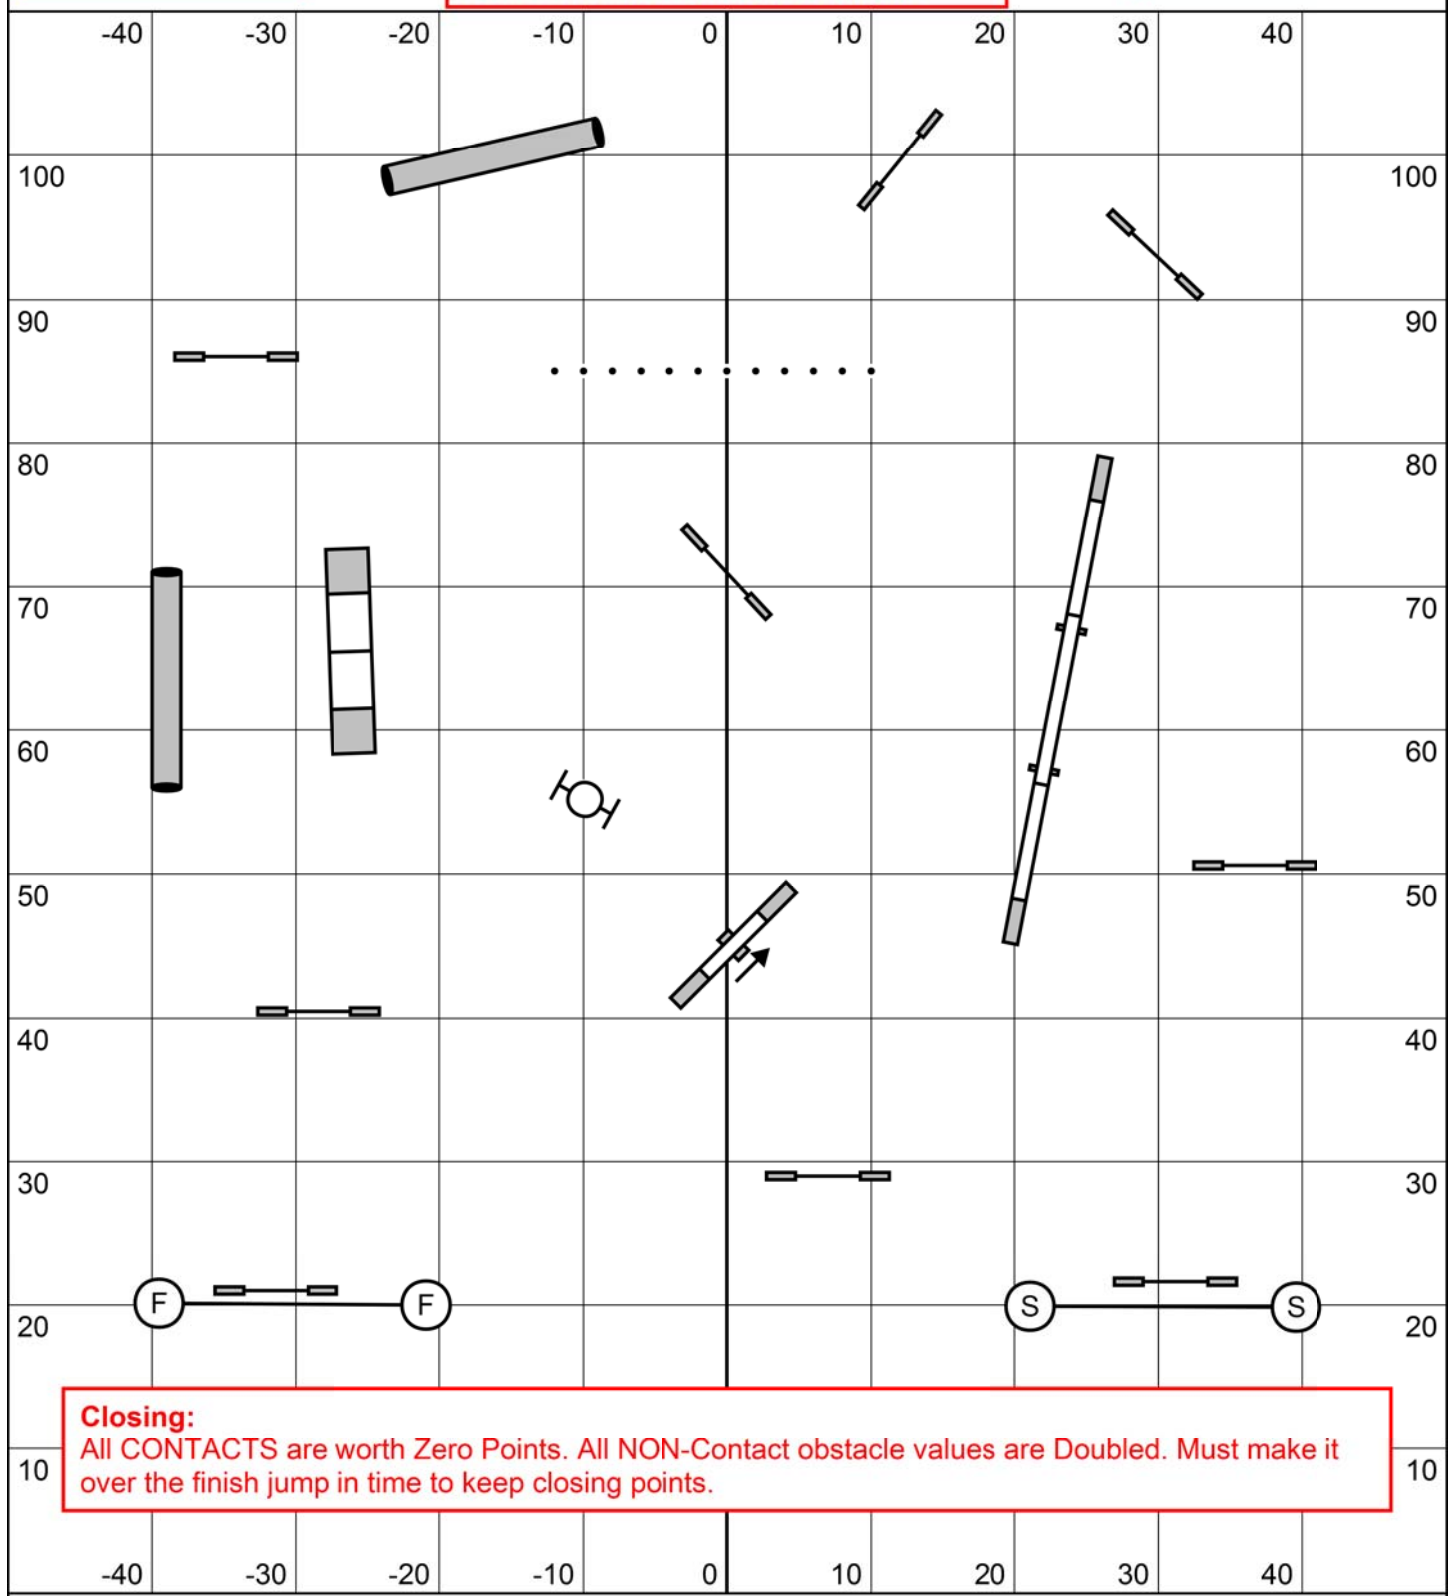

RING ONE

Masters/PIII Gamblers
 Riverside Canine Center
 Carol Voelker
 July 14, 2018

Opening: 1-3-5-7, Weavepoles 7, 25sec, 18pts needed
 Gamble: 10" - 18sec, 14/16" - 16sec, 20/22/26" - 15sec.
 PIII 8" - 20sec, 12" - 18sec, 14/16/20" - 17sec,
 Vet 4" - 22sec, 8" - 20sec, 12/16" - 19sec.

RING TWO

Opening:
 DAM & PVP
 25 Sec - 20"/22"/26"
 27 Sec - 14"/16"
 30 Sec - 10"

1-3-5-7 point system
 7 point obstacle - weaves
 Opening & Closing:
 Start Jump: Bidirectional, Normal Scoring
 No: Back to Back
 No: Consecutive Different Contacts

DAM/PVP Closing:
 15 Sec - 20"/22"/26"
 17 Sec - 14"/16"
 19 Sec - 10"
 PVP +1

Closing:
 All CONTACTS are worth Zero Points. All NON-Contact obstacle values are Doubled. Must make it over the finish jump in time to keep closing points.