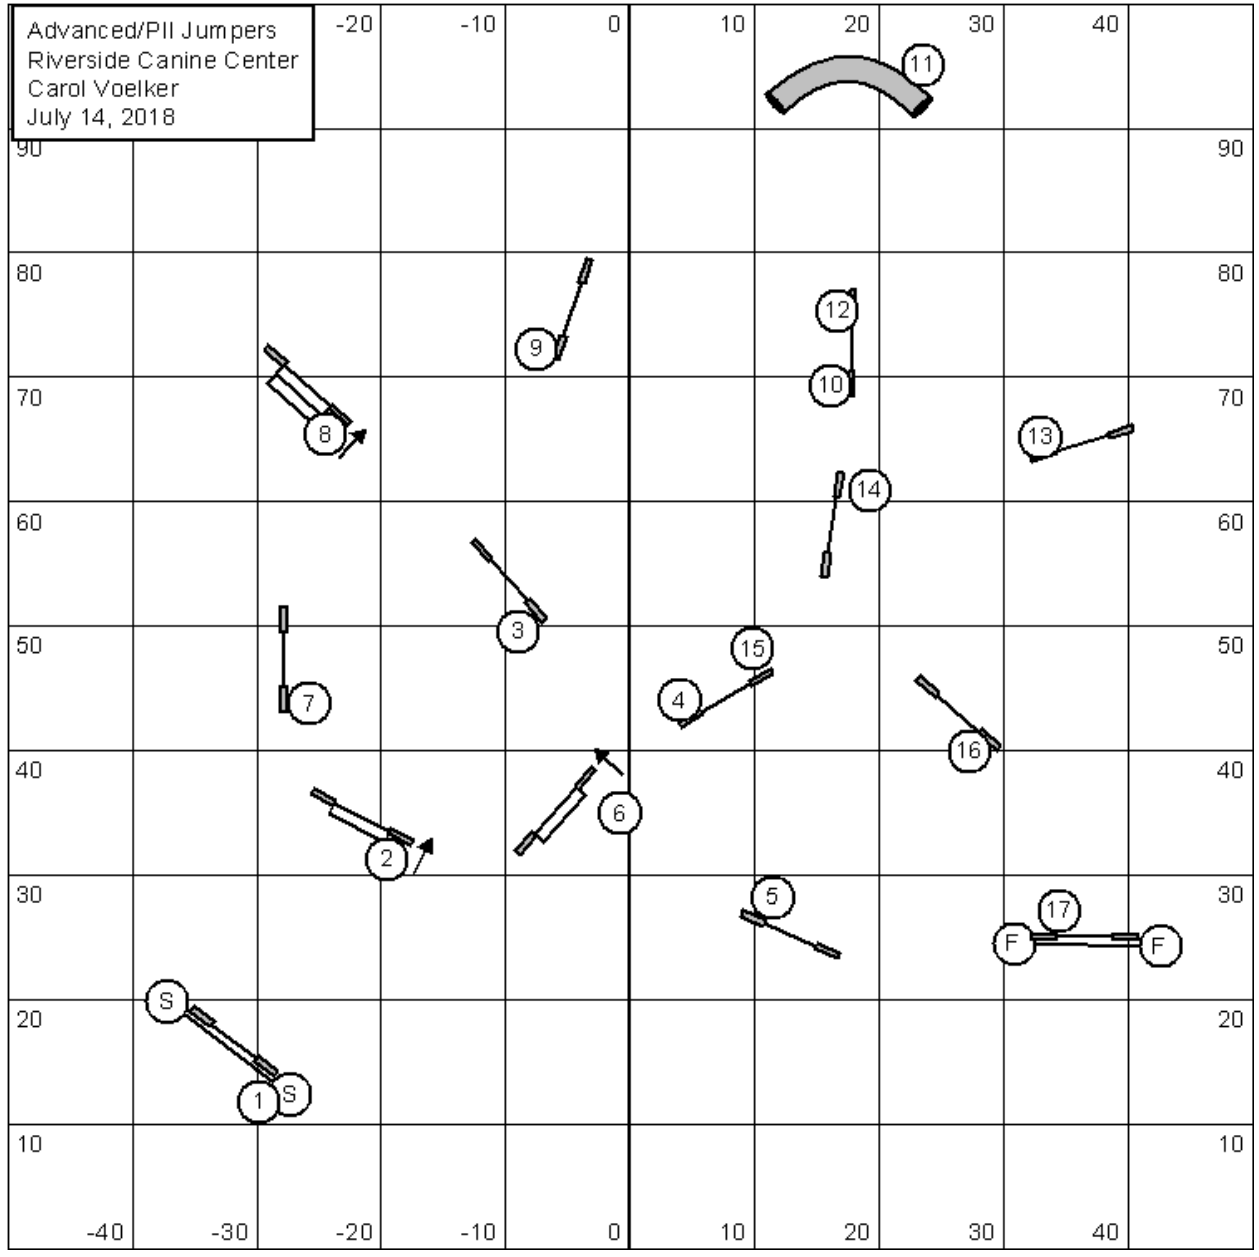

RING ONE

Masters/PIII Gamblers
 Riverside Canine Center
 Carol Voelker
 July 14, 2018

Opening: 1-3-5-7, Weavepoles 7, 25sec, 18pts needed
 Gamble: 10" - 18sec, 14/16" - 16sec, 20/22/26" - 15sec.
 PIII 8" - 20sec, 12" - 18sec, 14/16/20" - 17sec,
 Vet 4" - 22sec, 8" - 20sec, 12/16" - 19sec.

Advanced/PII Jumpers
Riverside Canine Center
Carol Voelker
July 14, 2018

Starters/PI Jumpers
 Riverside Canine Center
 Carol Voelker
 July 14, 2018

Team/PVP Relay
 Riverside Canine Center
 Carol Voelker
 July 14, 2018