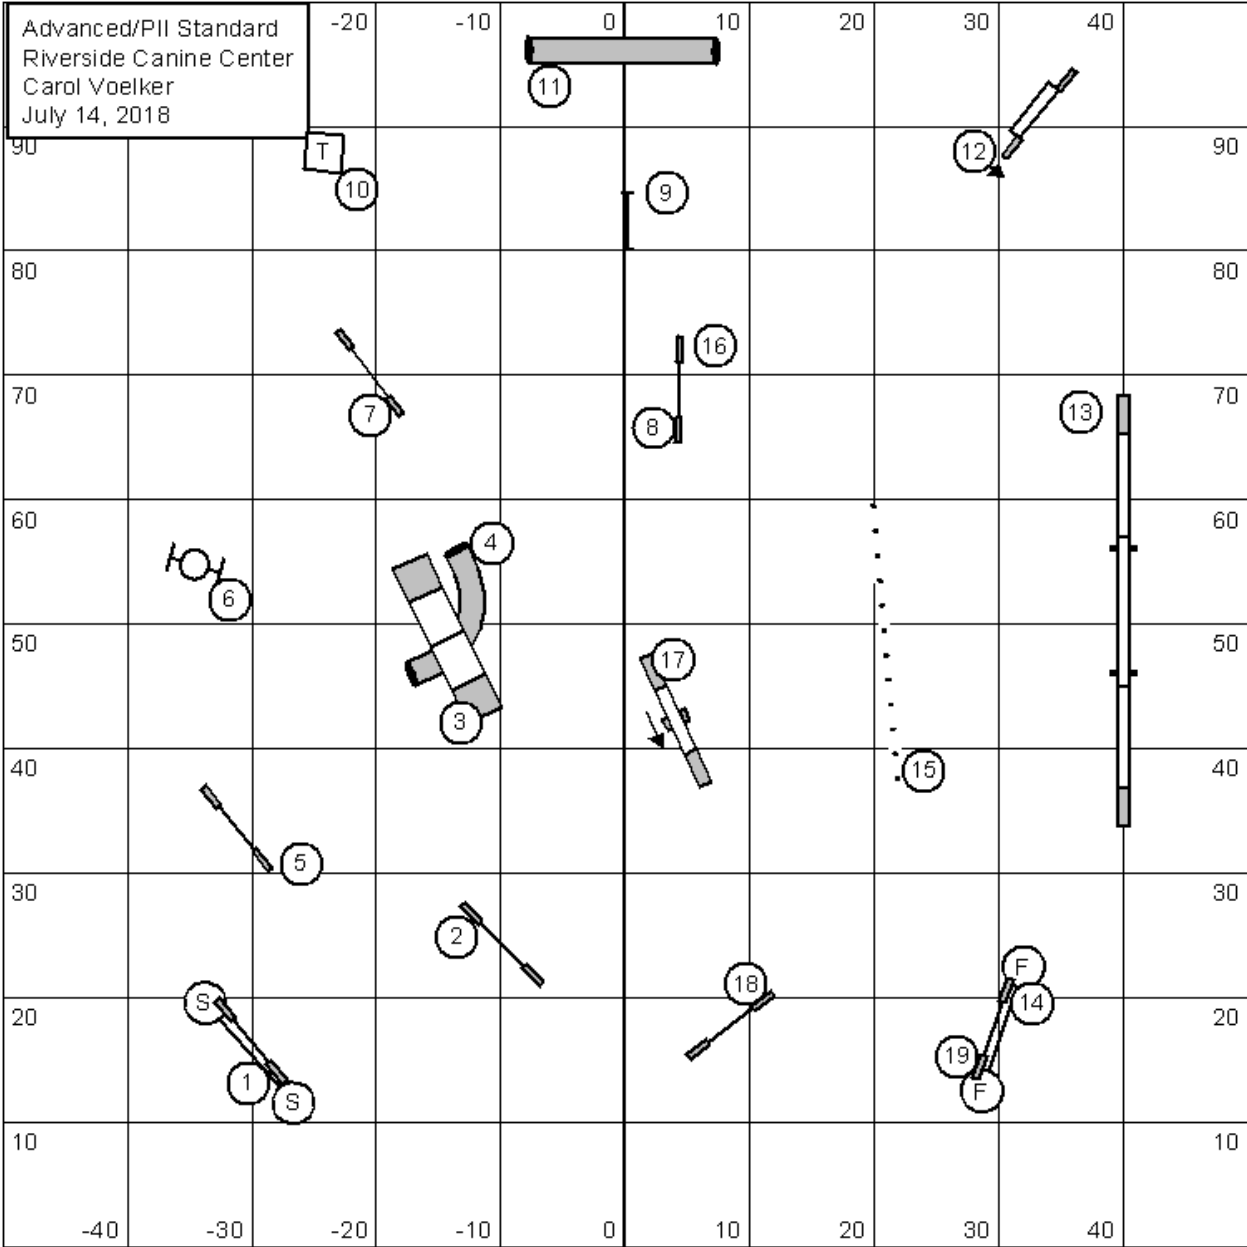

RING ONE

Masters/PIII Gamblers
 Riverside Canine Center
 Carol Voelker
 July 14, 2018

Opening: 1-3-5-7, Weavepoles 7, 25sec, 18pts needed
 Gamble: 10" - 18sec, 14/16" - 16sec, 20/22/26" - 15sec.
 PIII 8" - 20sec, 12" - 18sec, 14/16/20" - 17sec,
 Vet 4" - 22sec, 8" - 20sec, 12/16" - 19sec.

RING TWO

Opening:
 DAM & PVP
 25 Sec - 20"/22"/26"
 27 Sec - 14"/16"
 30 Sec - 10"

1-3-5-7 point system
 7 point obstacle - weaves
 Opening & Closing:
 Start Jump: Bidirectional, Normal Scoring
 No: Back to Back
 No: Consecutive Different Contacts