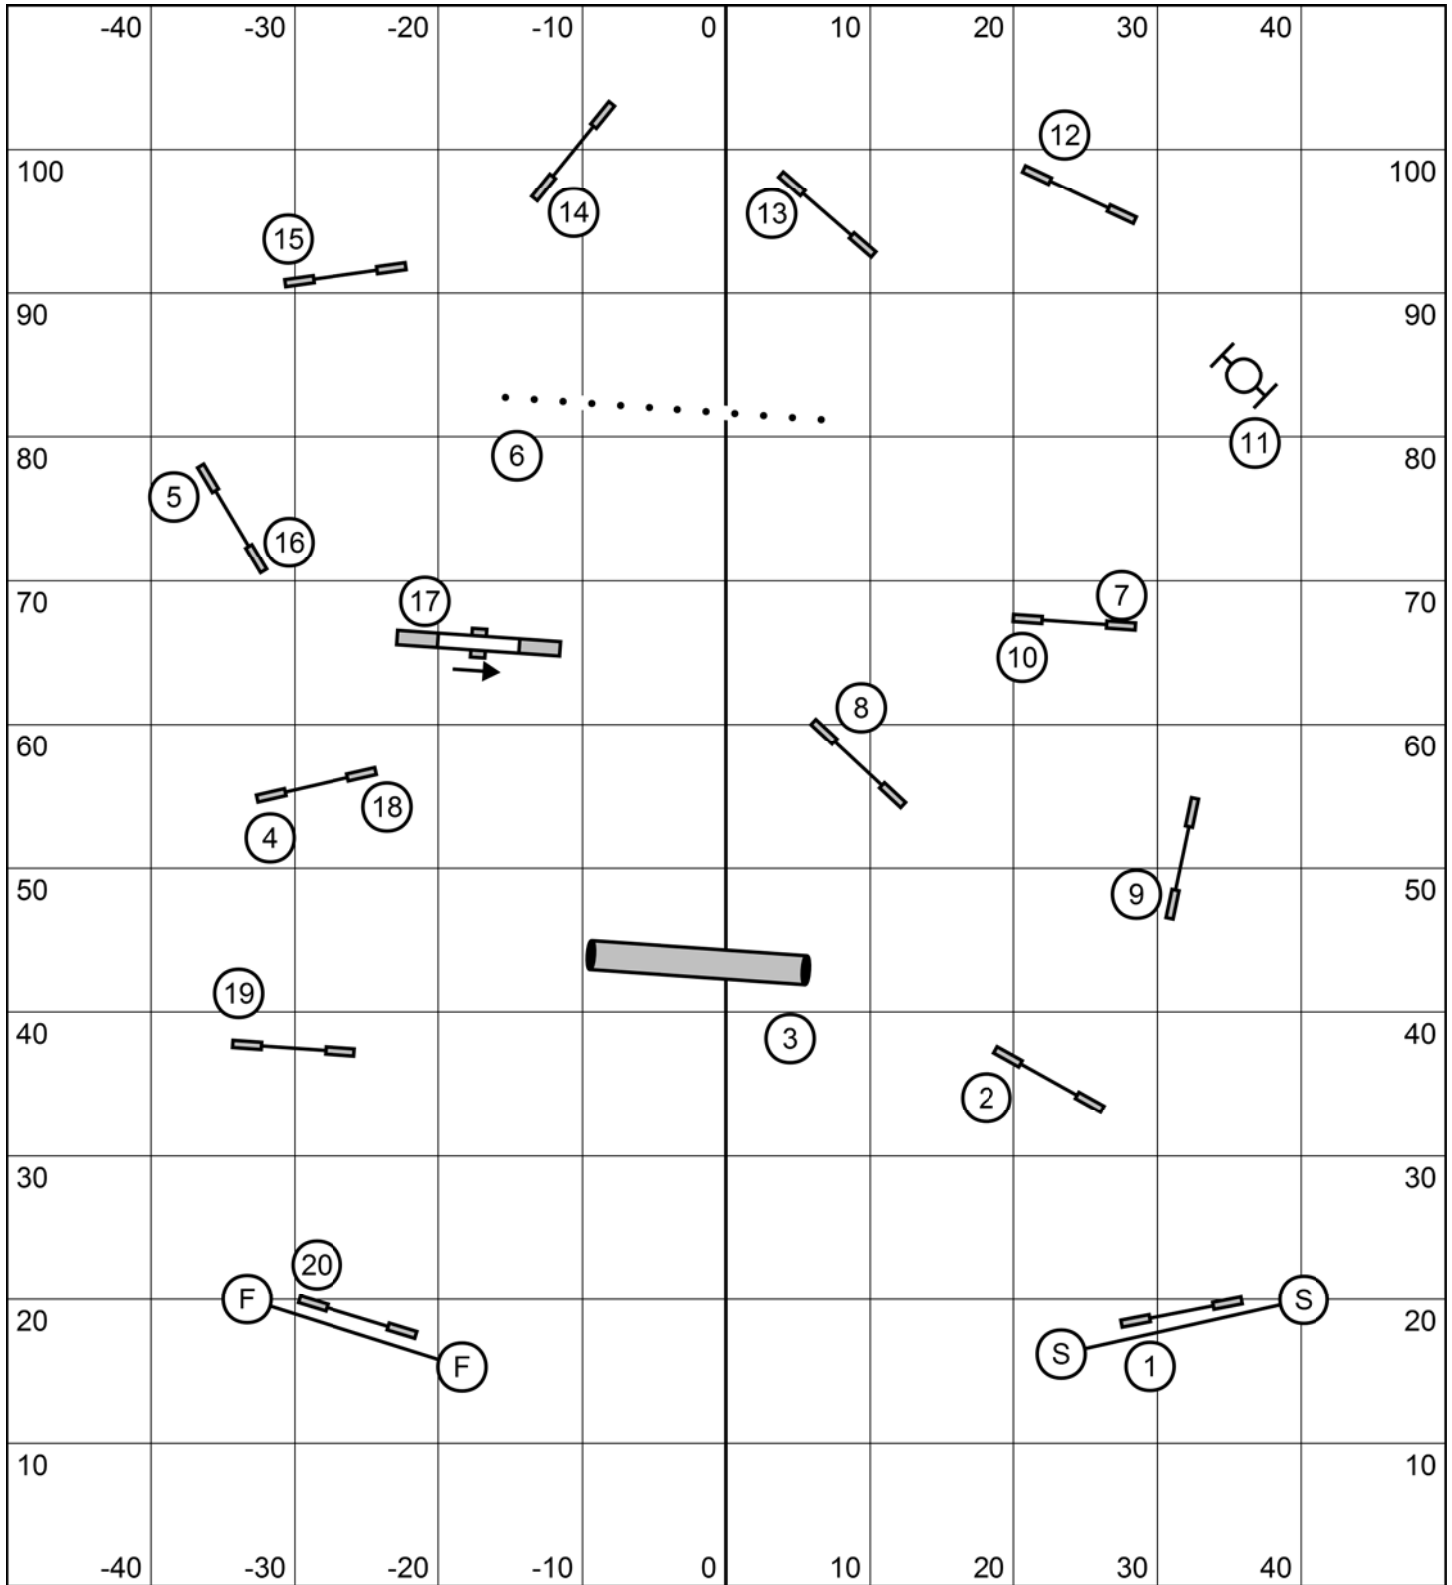

RING ONE

Masters/PIII Gamblers
 Riverside Canine Center
 Carol Voelker
 July 14, 2018

Opening: 1-3-5-7, Weavepoles 7, 25sec, 18pts needed
 Gamble: 10" - 18sec, 14/16" - 16sec, 20/22/26" - 15sec.
 PIII 8" - 20sec, 12" - 18sec, 14/16/20" - 17sec,
 Vet 4" - 22sec, 8" - 20sec, 12/16" - 19sec.

RING TWO

Opening:
 DAM & PVP
 25 Sec - 20"/22"/26"
 27 Sec - 14"/16"
 30 Sec - 10"

1-3-5-7 point system
 7 point obstacle - weaves
 Opening & Closing:
 Start Jump: Bidirectional, Normal Scoring
 No: Back to Back
 No: Consecutive Different Contacts

DAM/PVP Closing:
 15 Sec - 20"/22"/26"
 17 Sec - 14"/16"
 19 Sec - 10"
 PVP +1

Closing:
 All CONTACTS are worth Zero Points. All NON-Contact obstacle values are Doubled. Must make it over the finish jump in time to keep closing points.