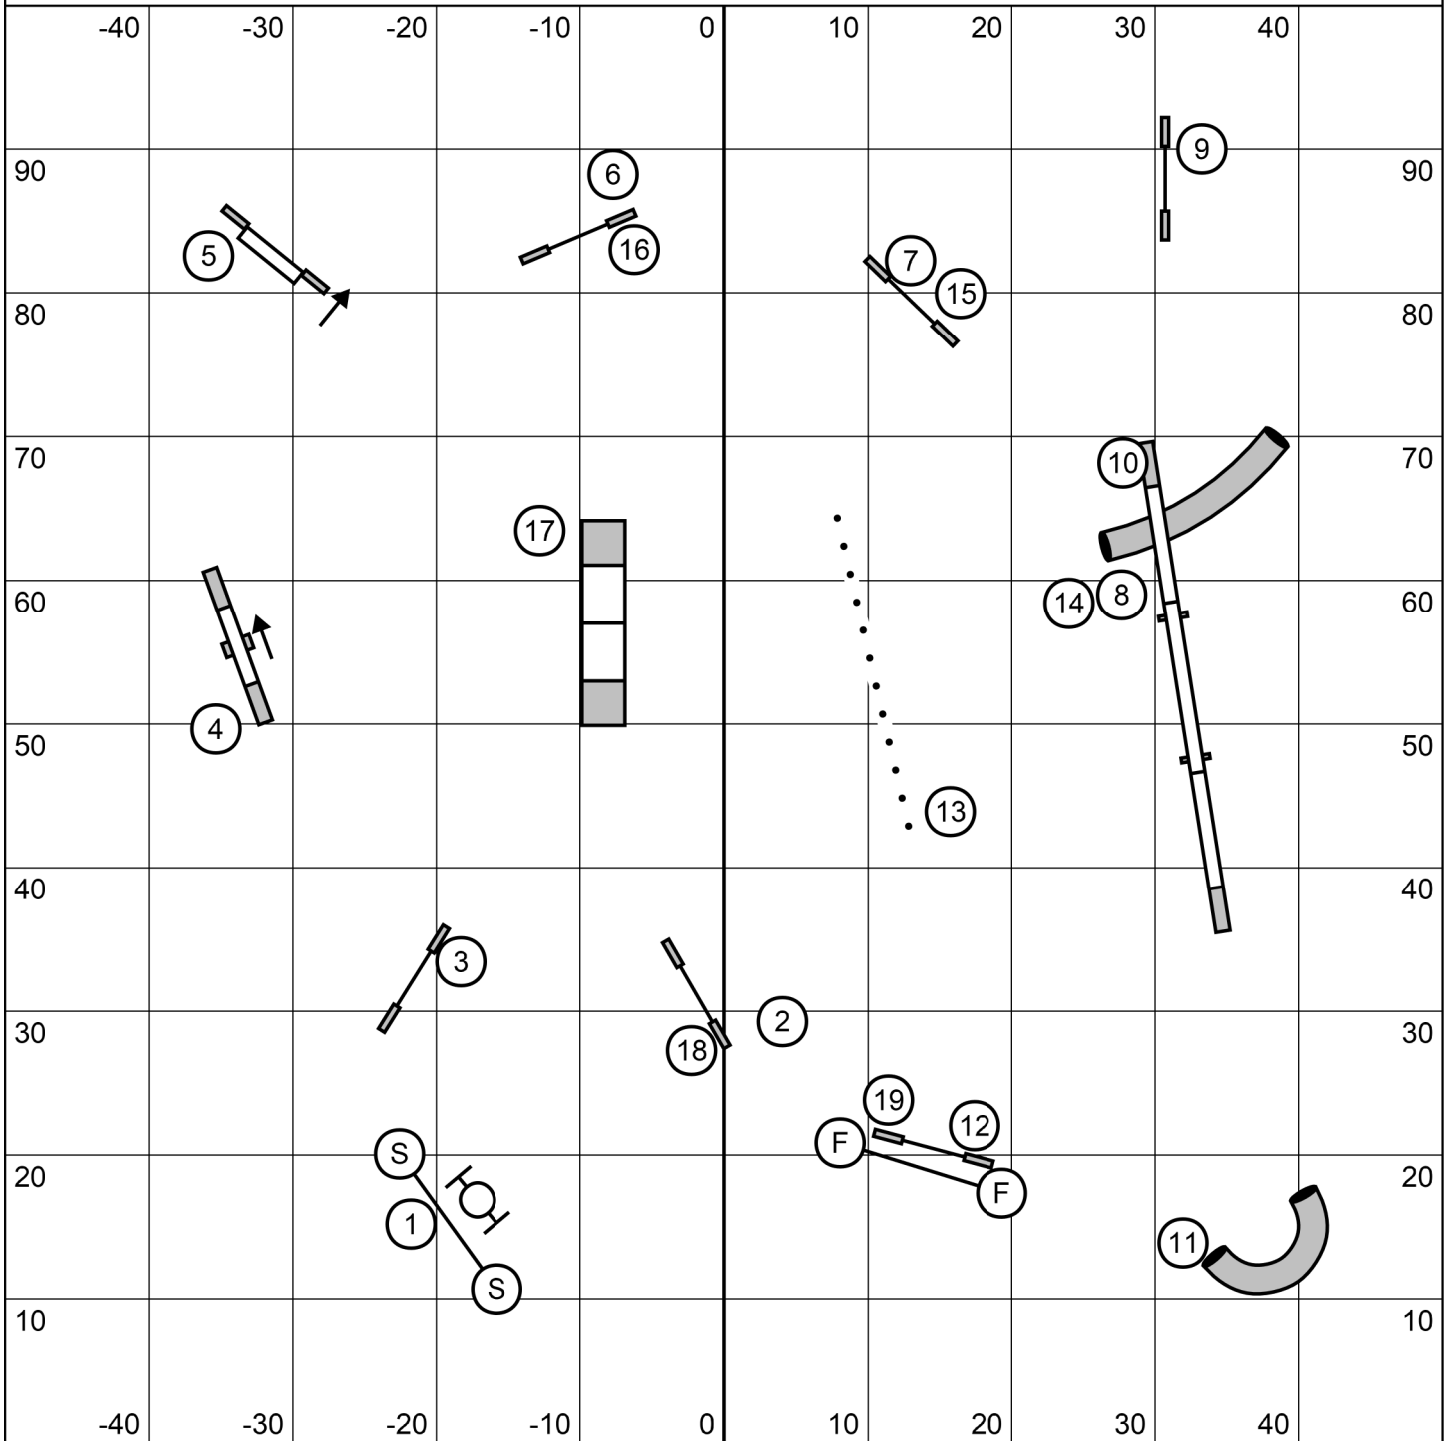

Riverside Canine Center - NE Regional
Masters Challenge/Performance Masters Challenge
Biathlon Standard

Judge: Tim Verrelli
July 13, 2018