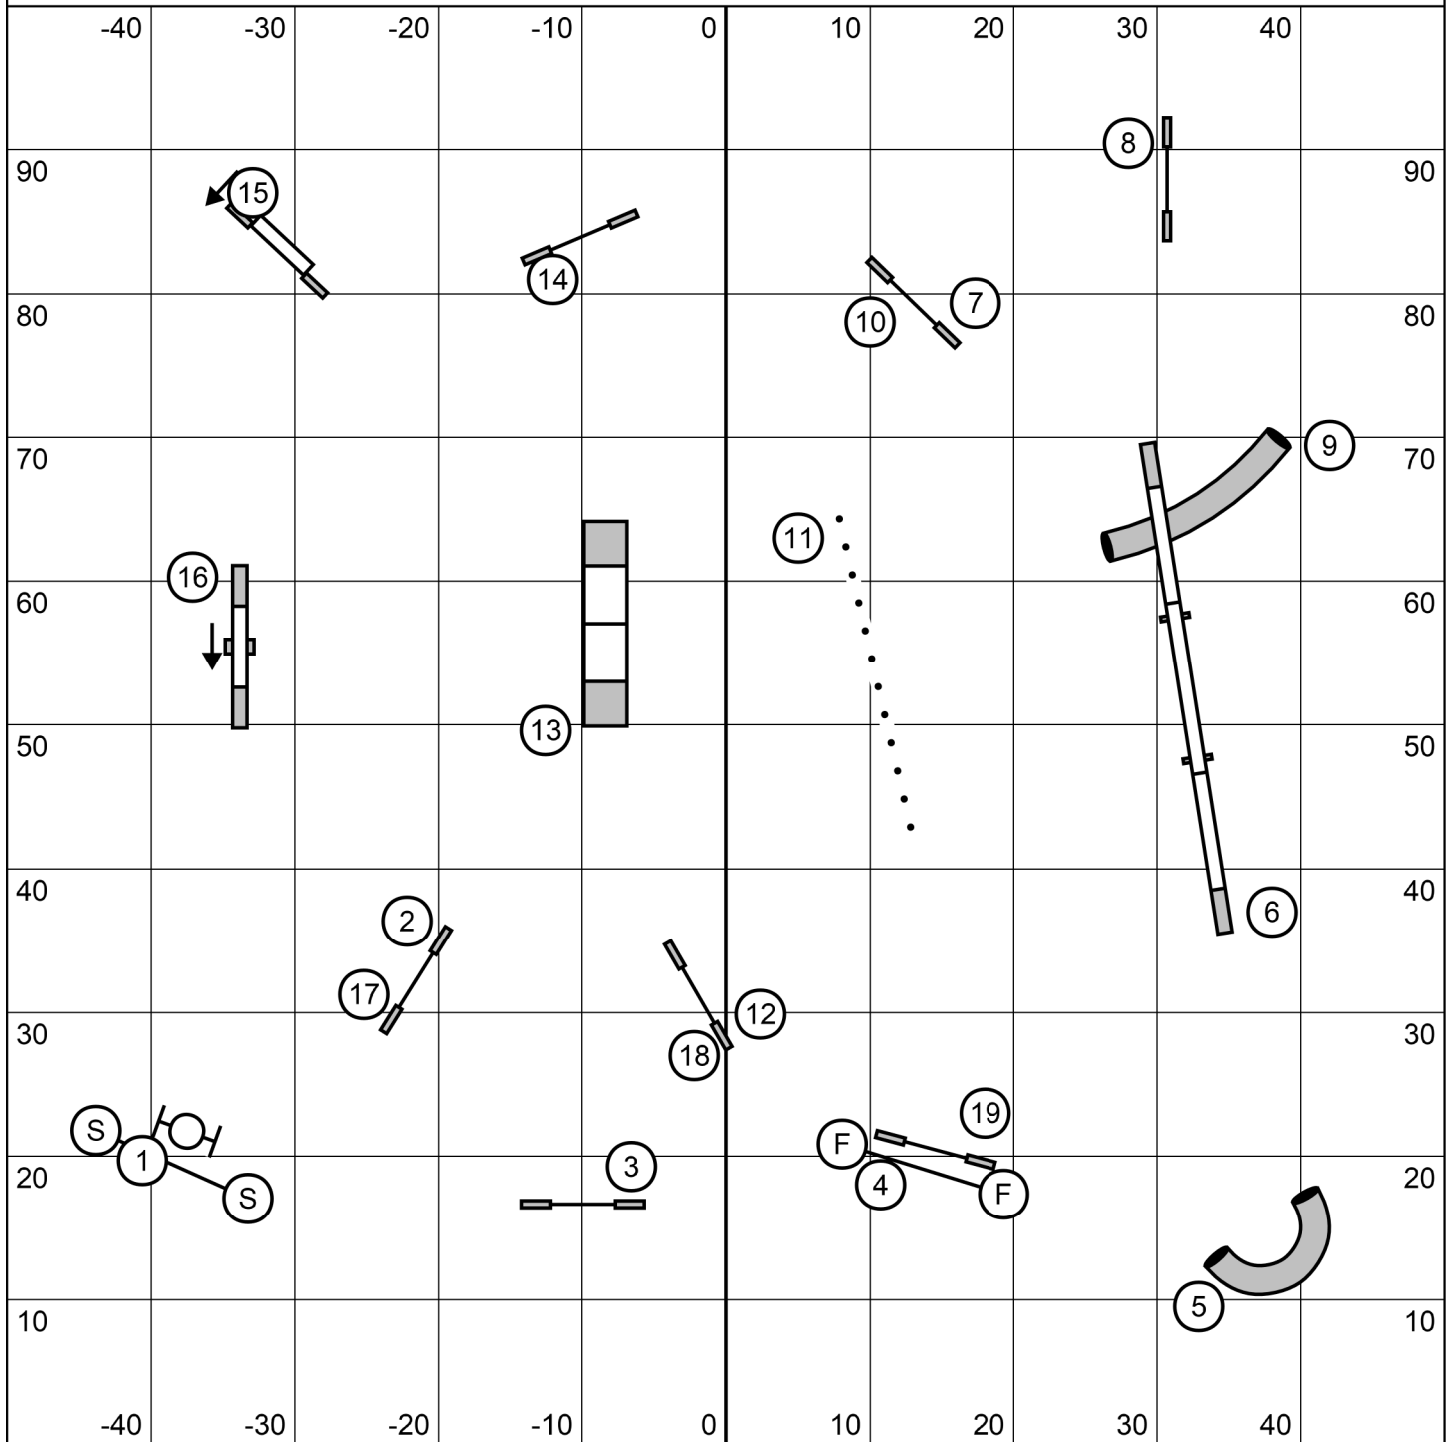

# RING ONE

Riverside Canine Center - NE Regional  
**Team/Performance Versatility Standard**

Judge: Tim Verrelli  
 July 13, 2018

Riverside Canine Center - NE Regional  
**Masters Challenge/Performance Masters Challenge**  
**Biathlon Standard**

**Weighing Factor: 1.5**

**May take 3 or 4 Reds**

All obstacles and Sequences May be Taken in any Order in Opening. Must be Taken in Flow as Indicated in Closing [Side the Number is On]. #2 is Bi-Directional in the Closing.