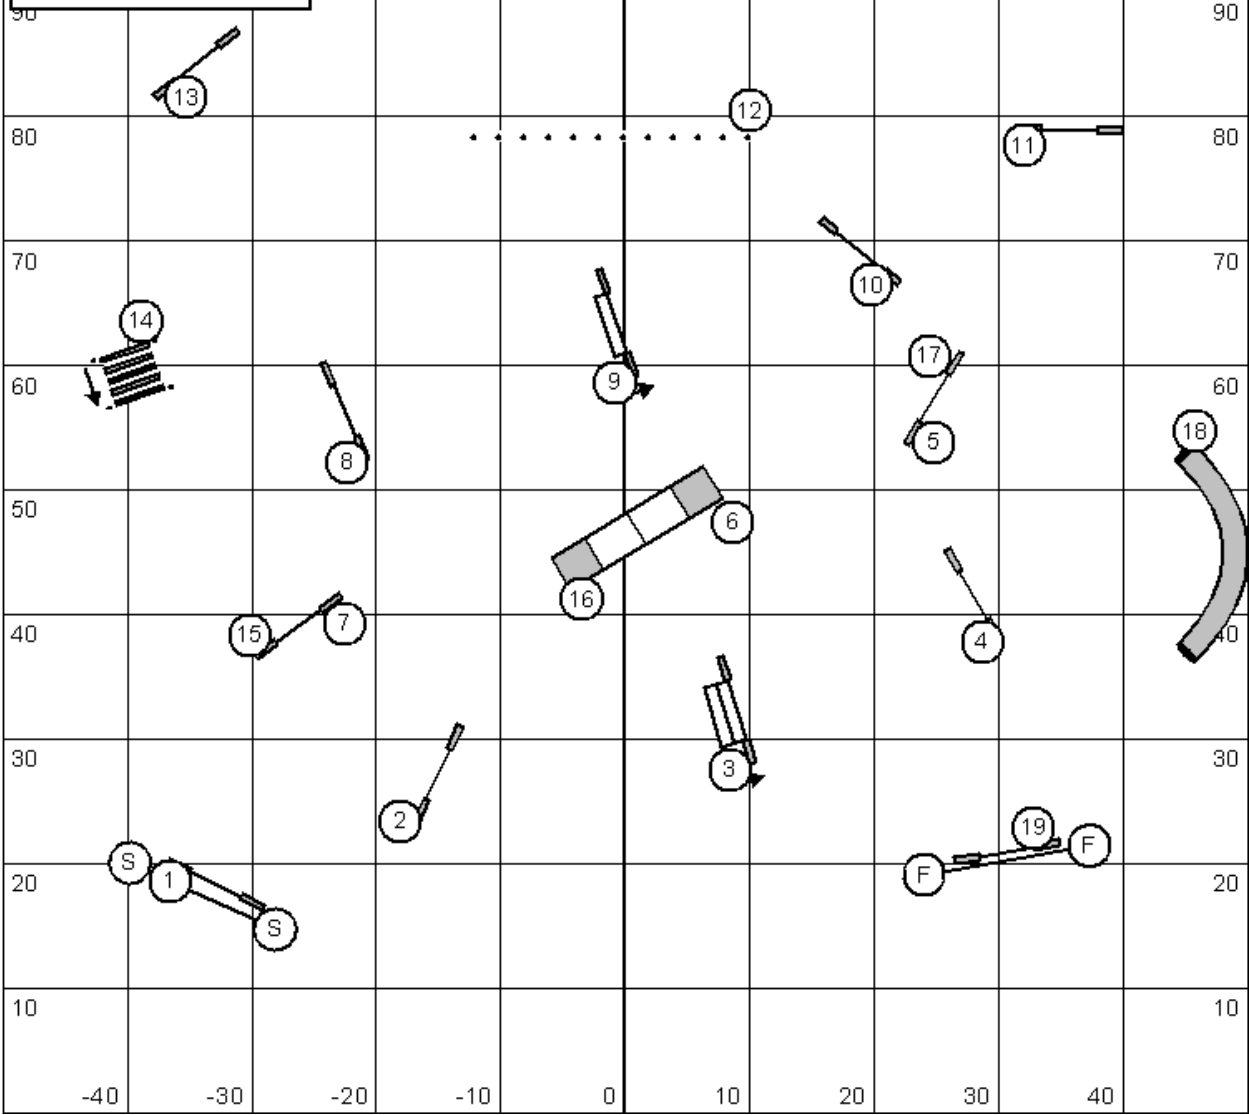

Steeplechase/PSJ
Riverside Canine Center
Carol Voelker
July 13, 2018