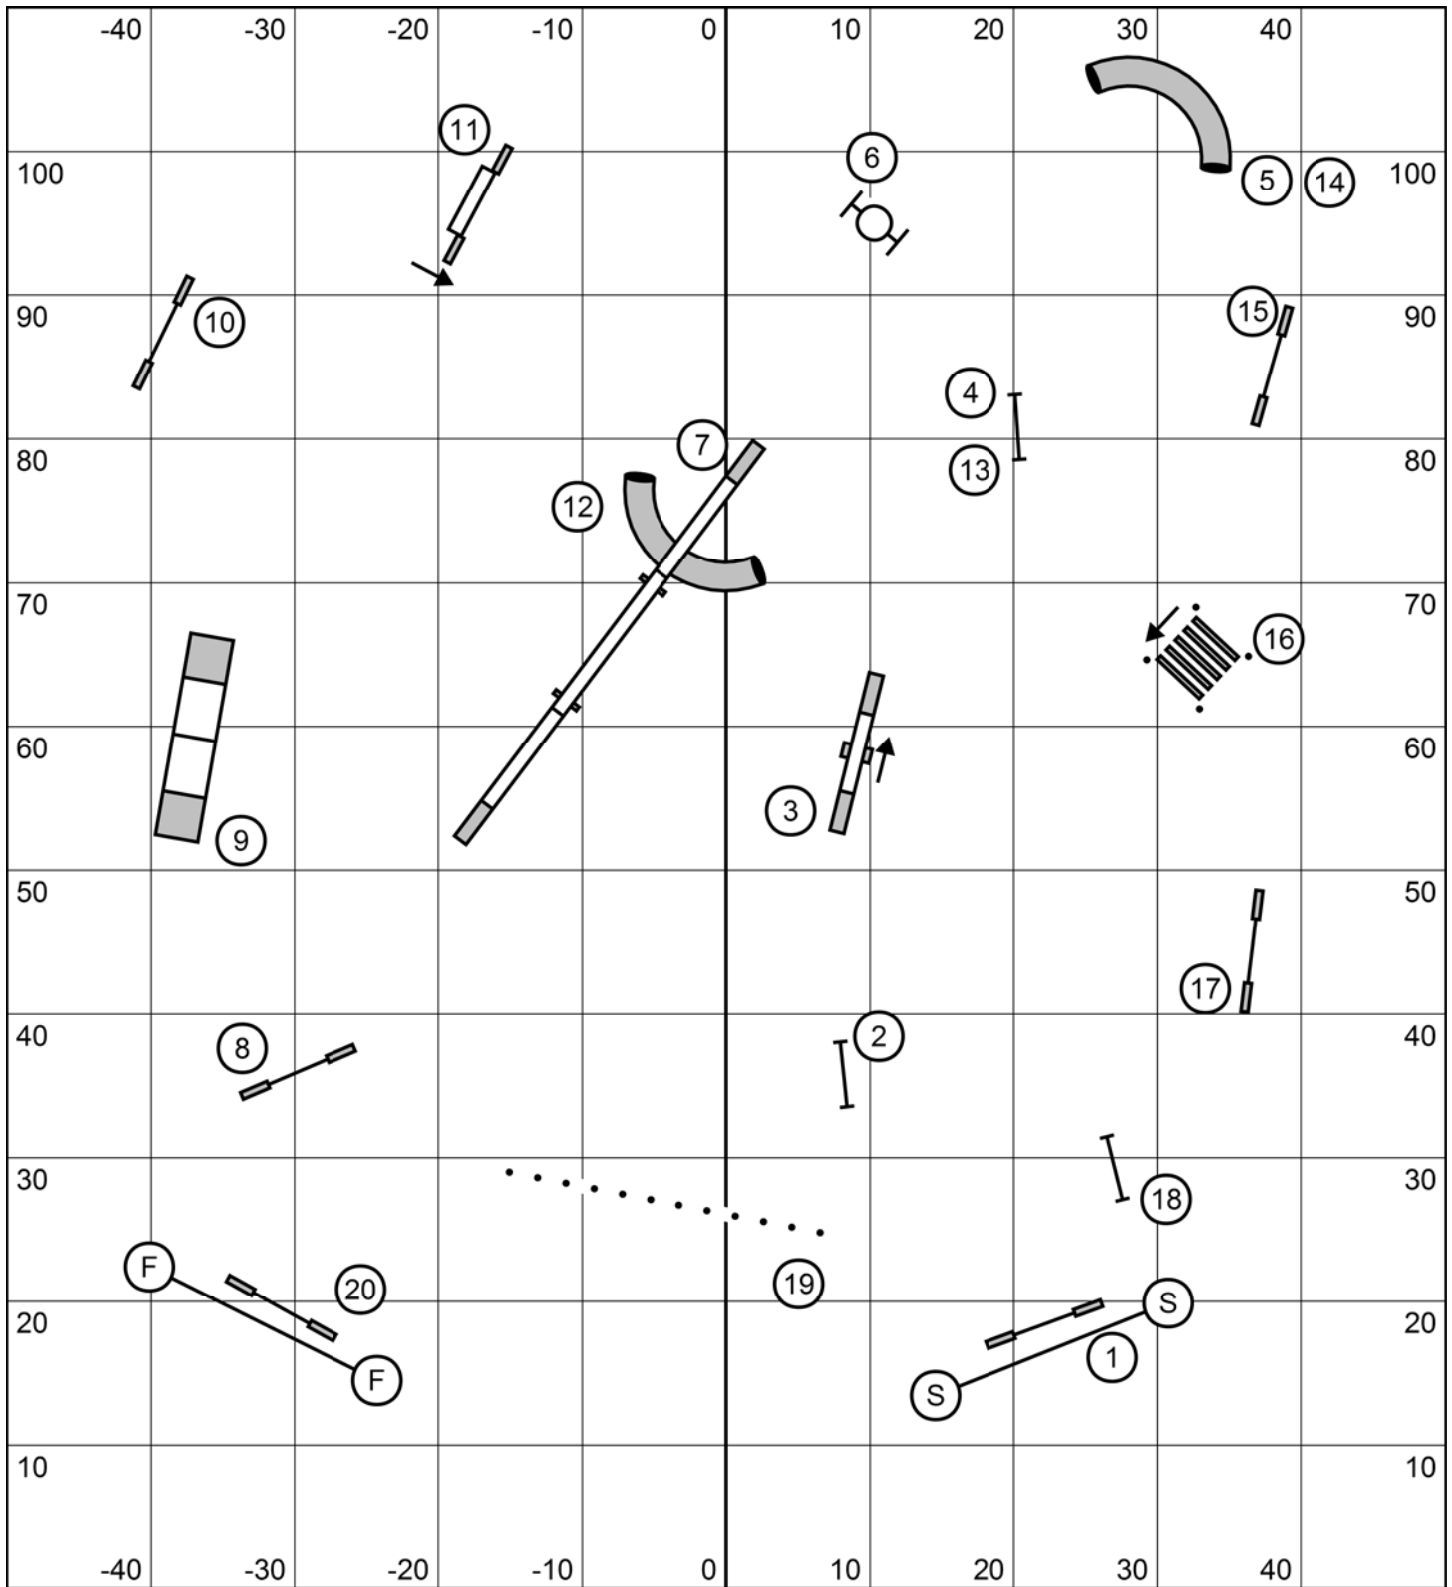

Riverside Canine Center
July 13, 2018 - Wide World of Indoor Sports: North Kingstown, RI

Grand Prix/Performance Grand Prix Class
Adrienne Lynch