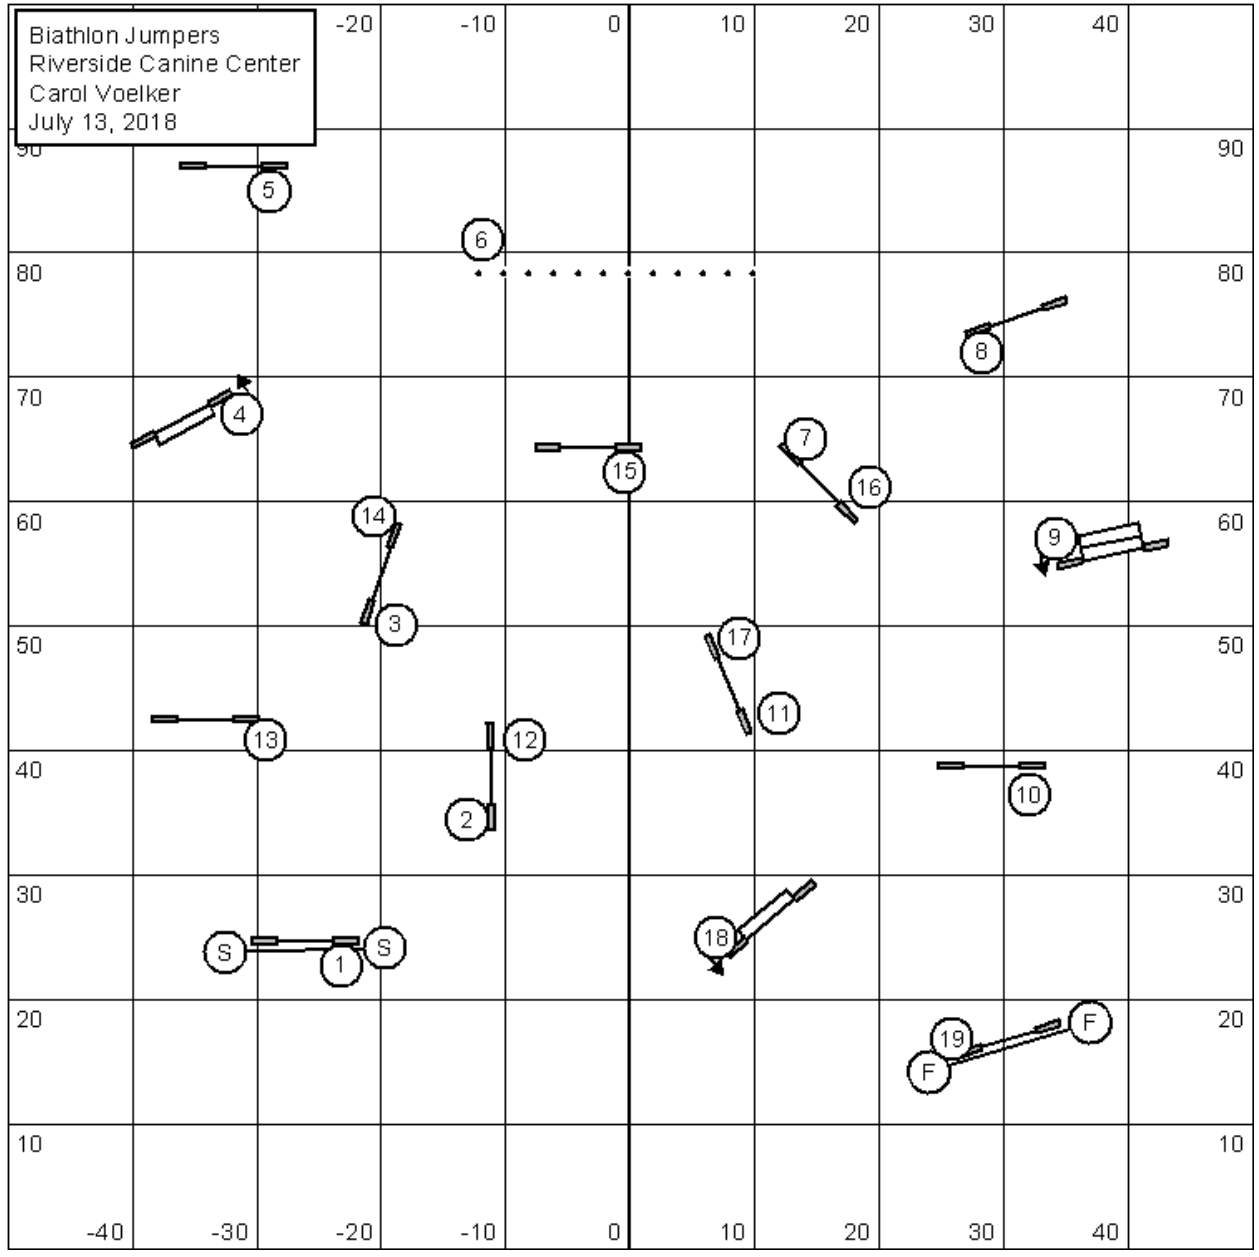

Biathlon Jumpers
Riverside Canine Center
Carol Voelker
July 13, 2018