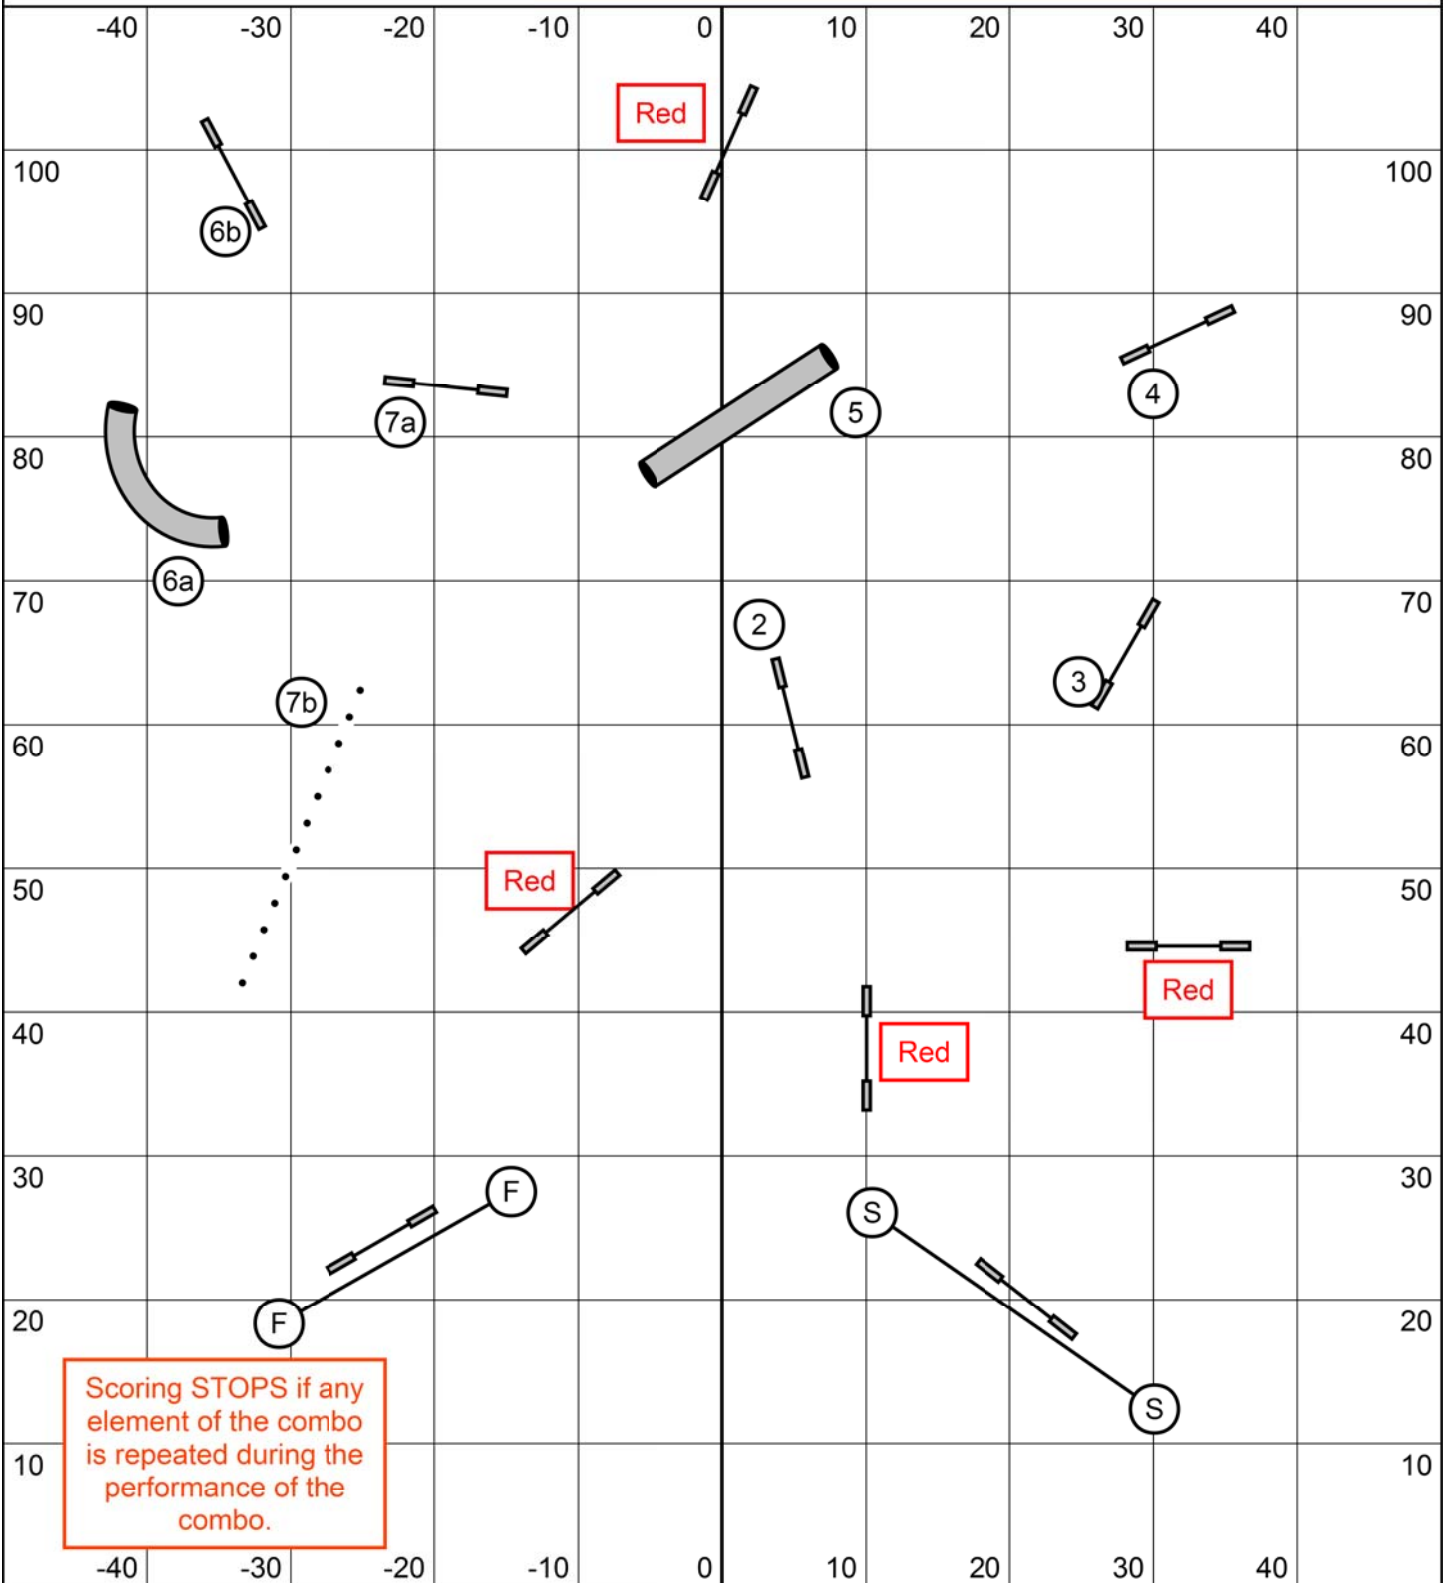

**Weighing Factor: 1.5**

**May take 3 or 4 Reds**

All obstacles and Sequences May be Taken in any Order in Opening. Must be Taken in Flow as Indicated in Closing [Side the Number is On]. #2 is Bi-Directional in the Closing.

Scoring STOPS if any element of the combo is repeated during the performance of the combo.