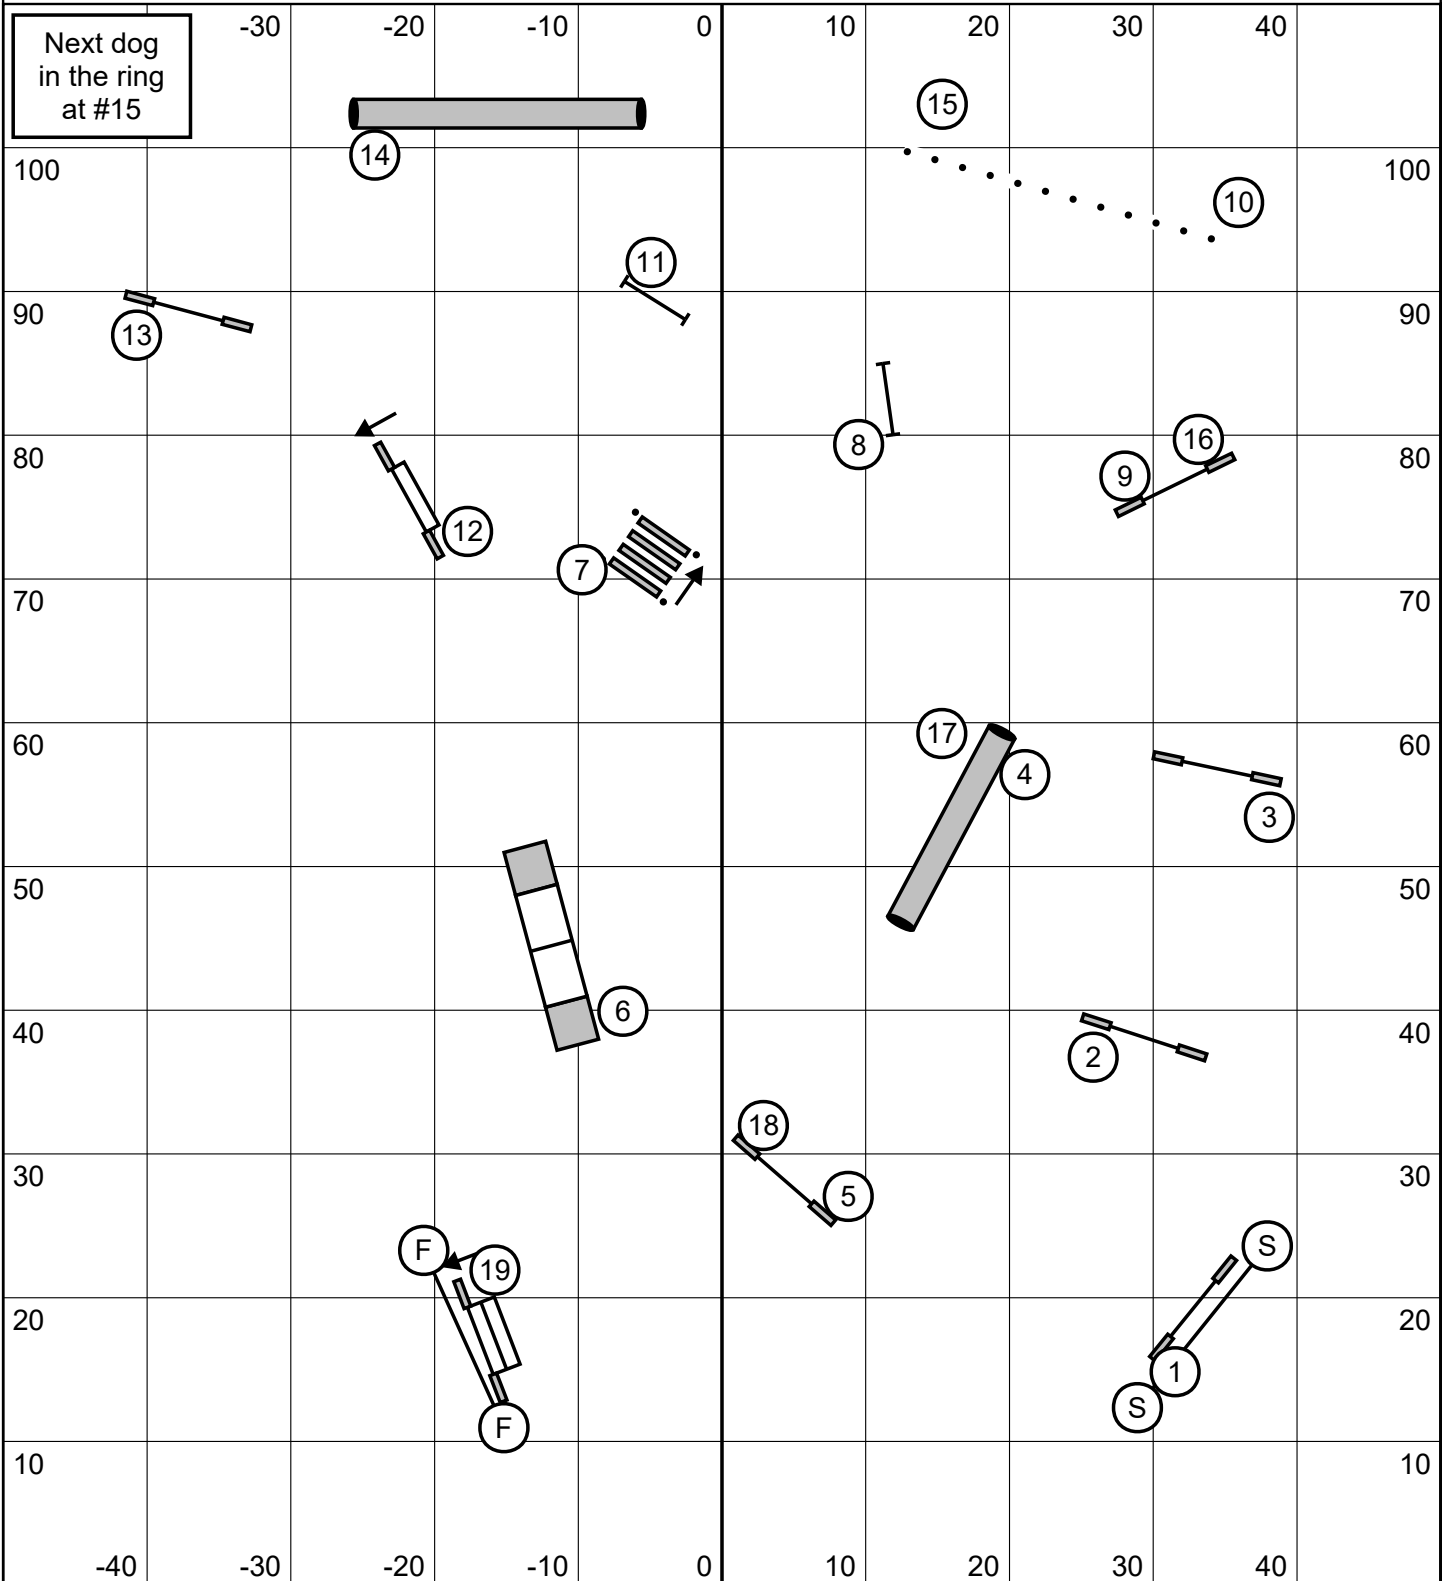

Riverside Canine Canine Center - North Kingstown, RI
Sunday July 9, 2017 - Steeplechase/PSJ Regional Finals

Judge: Terry Smorch - Lake Elmo, MN