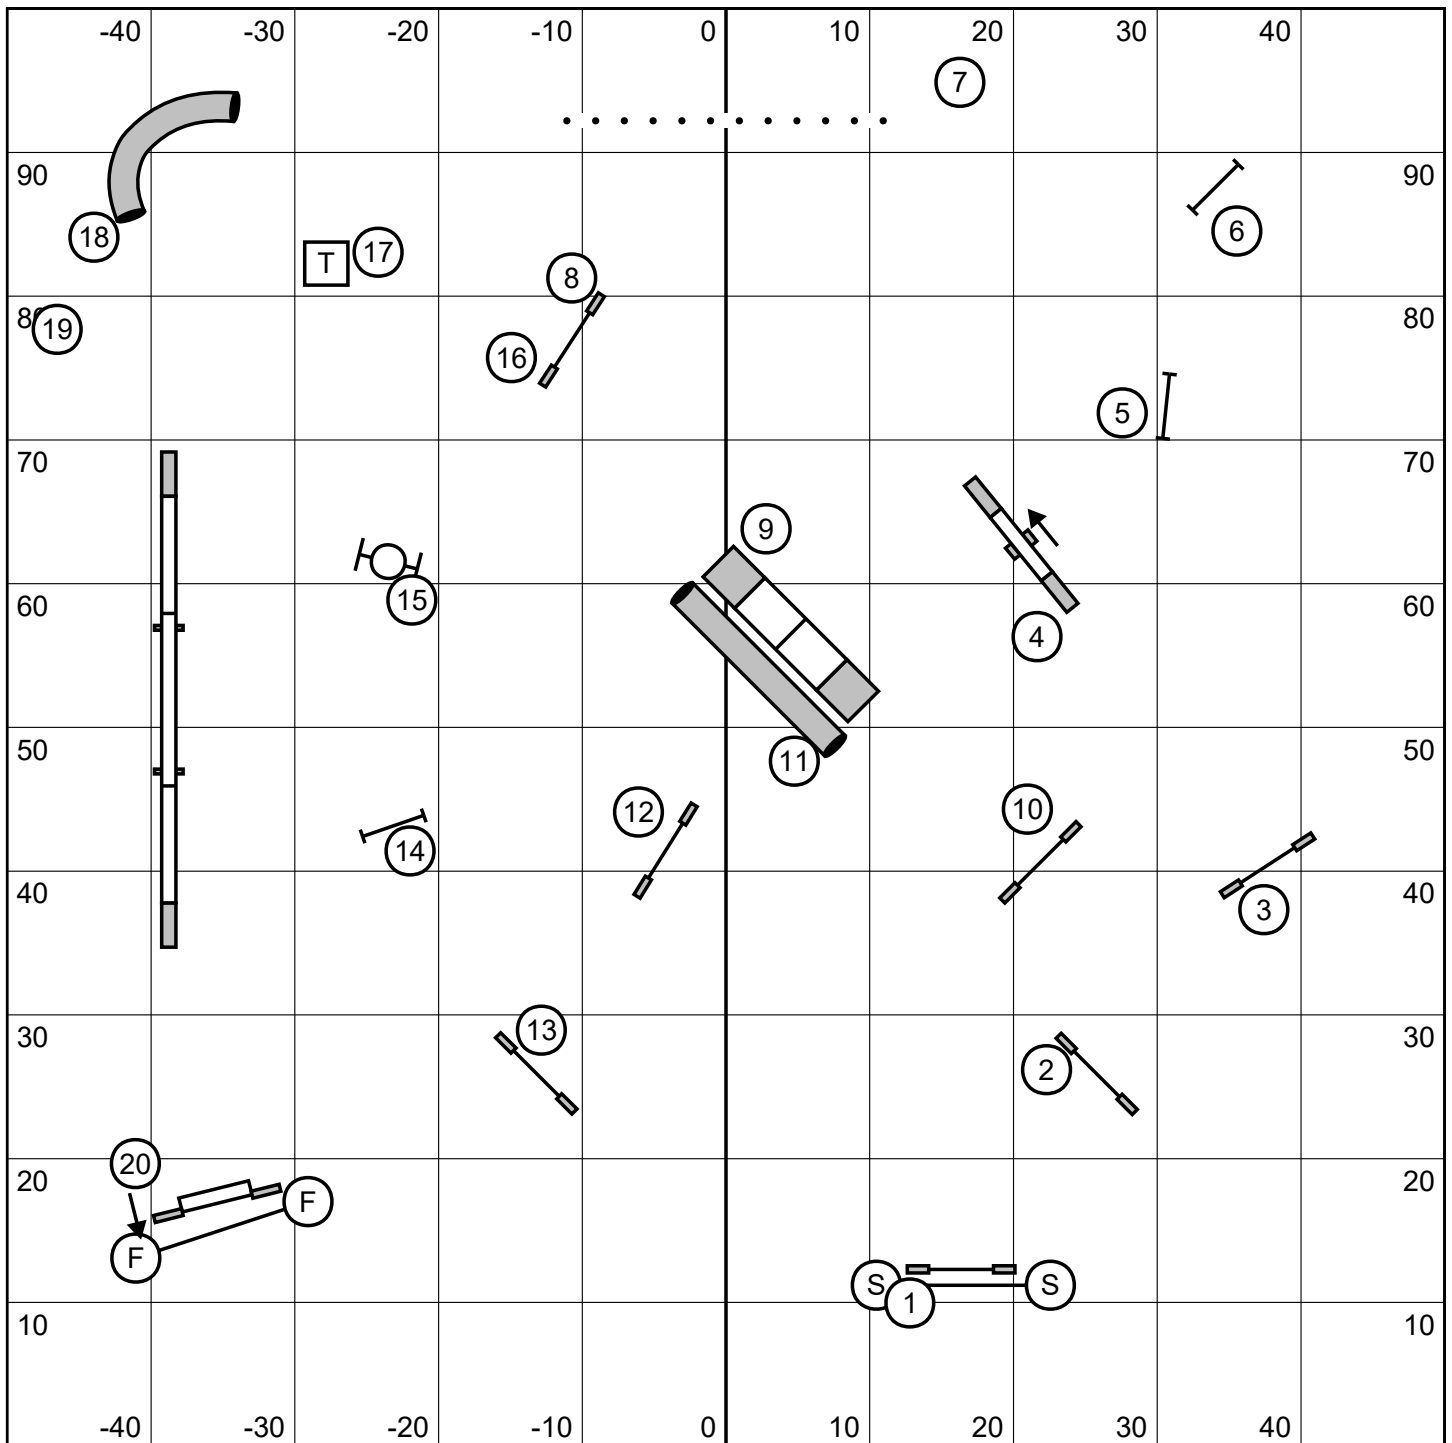

Masters/P3/Vet Standard
July 9, 2017

Regionals at Riverside, RI
Jean Wilkins