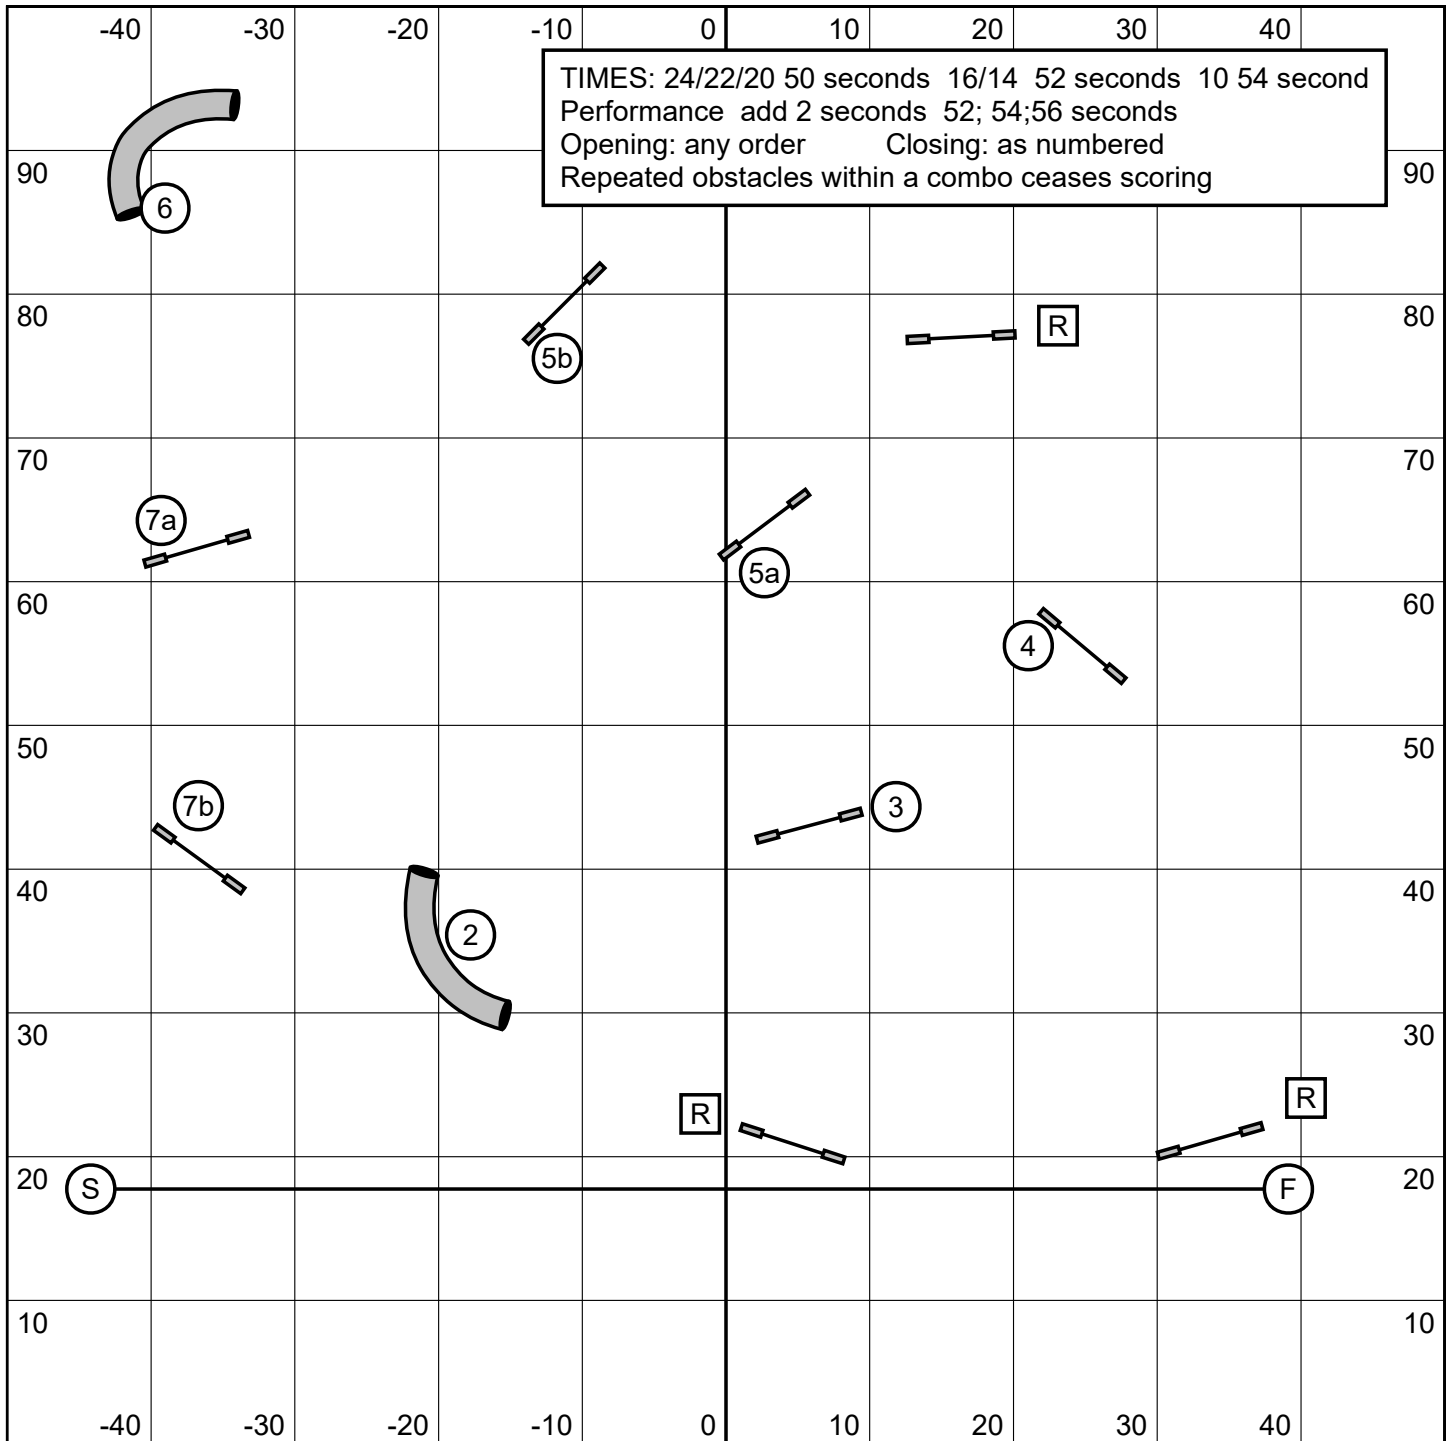

Advanced/P2 Snookers
July 9, 2017

Regionals at Riverside, RI
Jean Wilkins