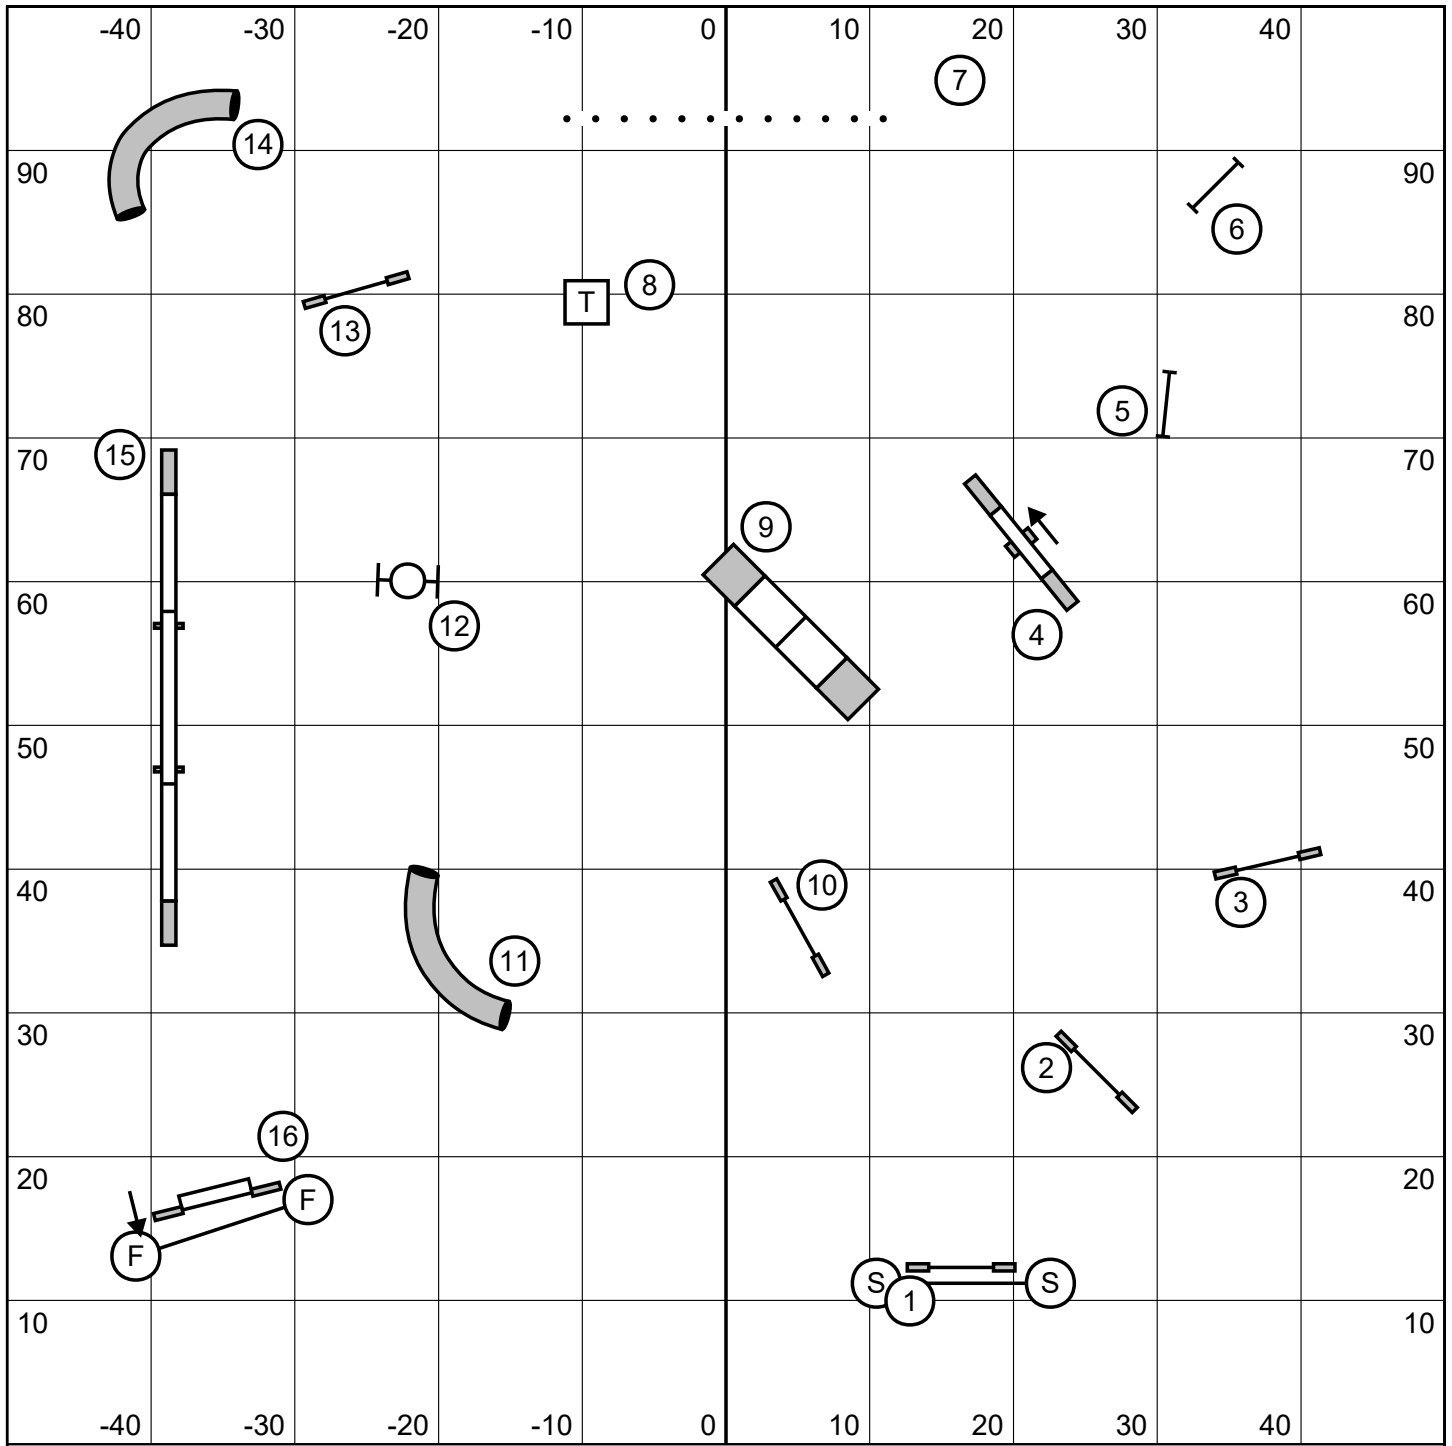

Starters/P1 Standard
July 9, 2017

Regionals at Riverside, RI
Jean Wilkins