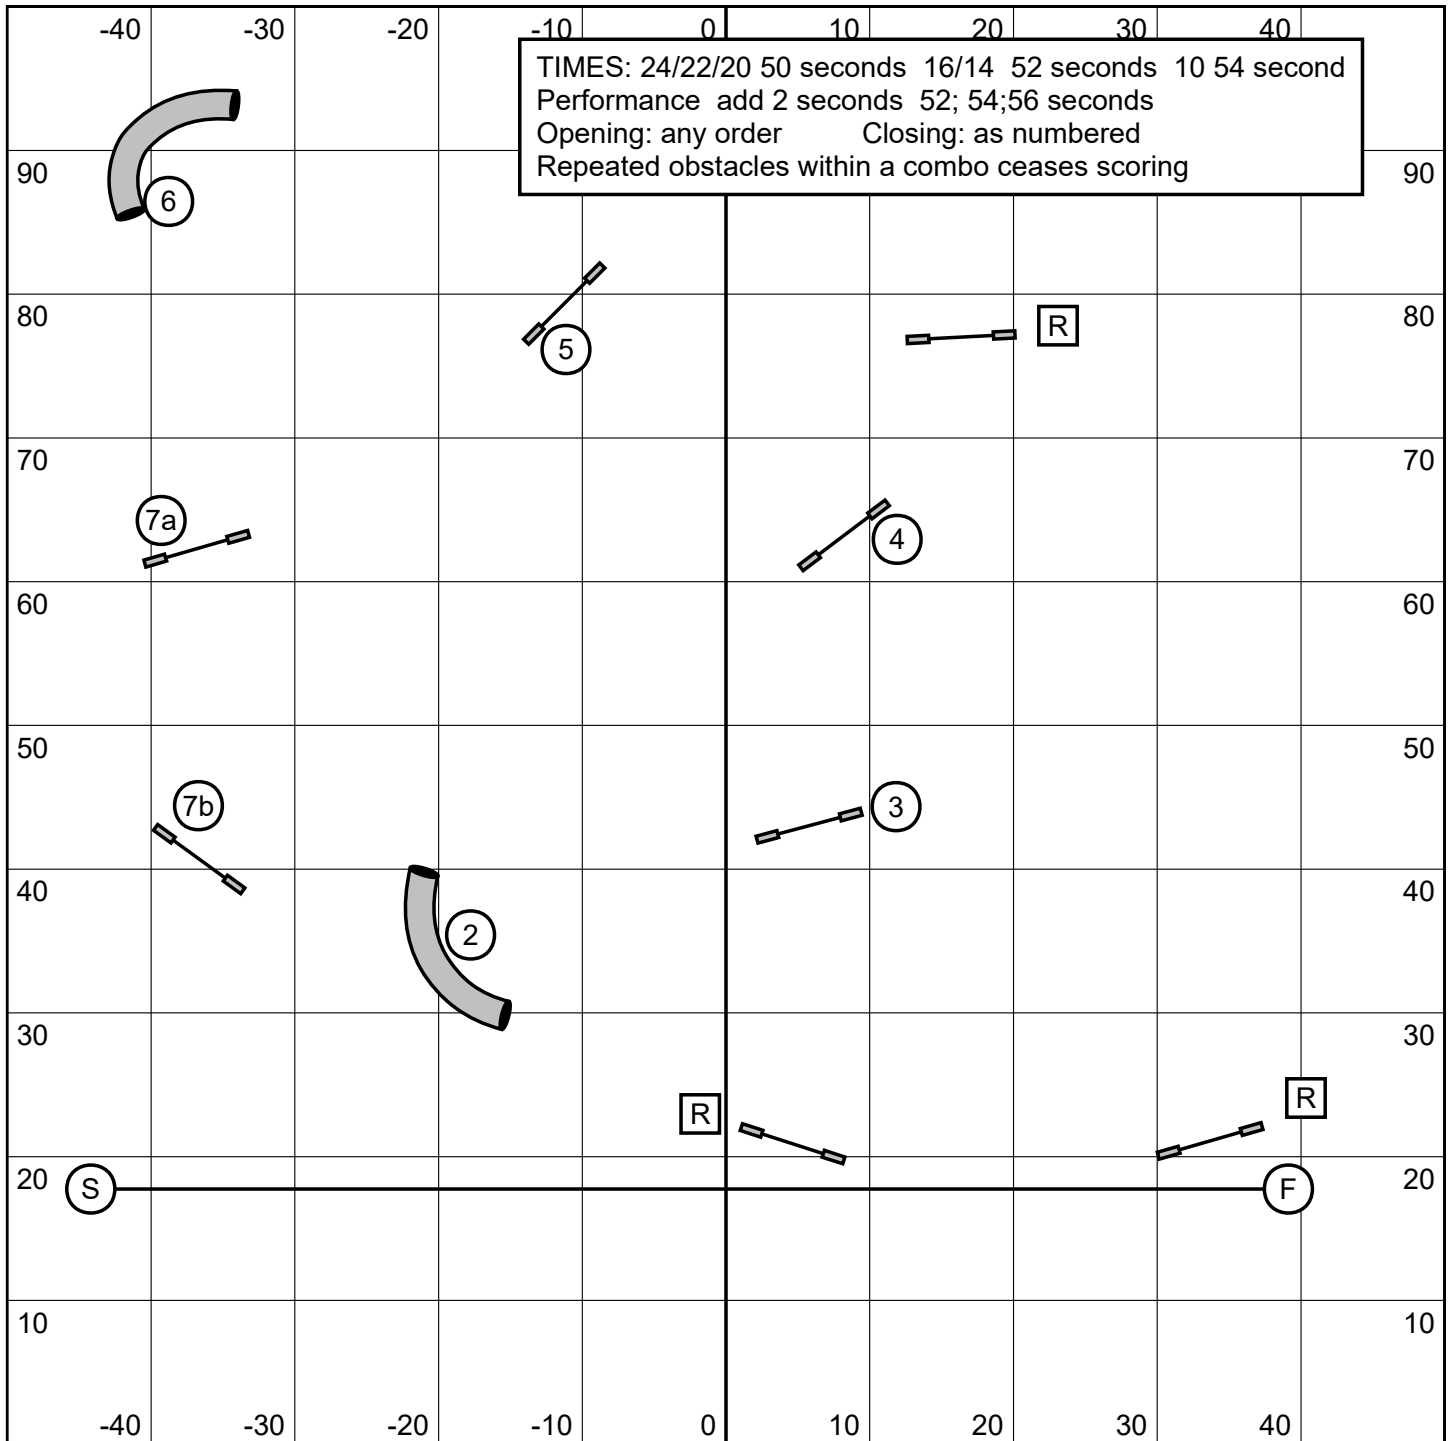

Starters/P1 Snookers
July 9, 2017

Regionals at Riverside, RI
Jean Wilkins