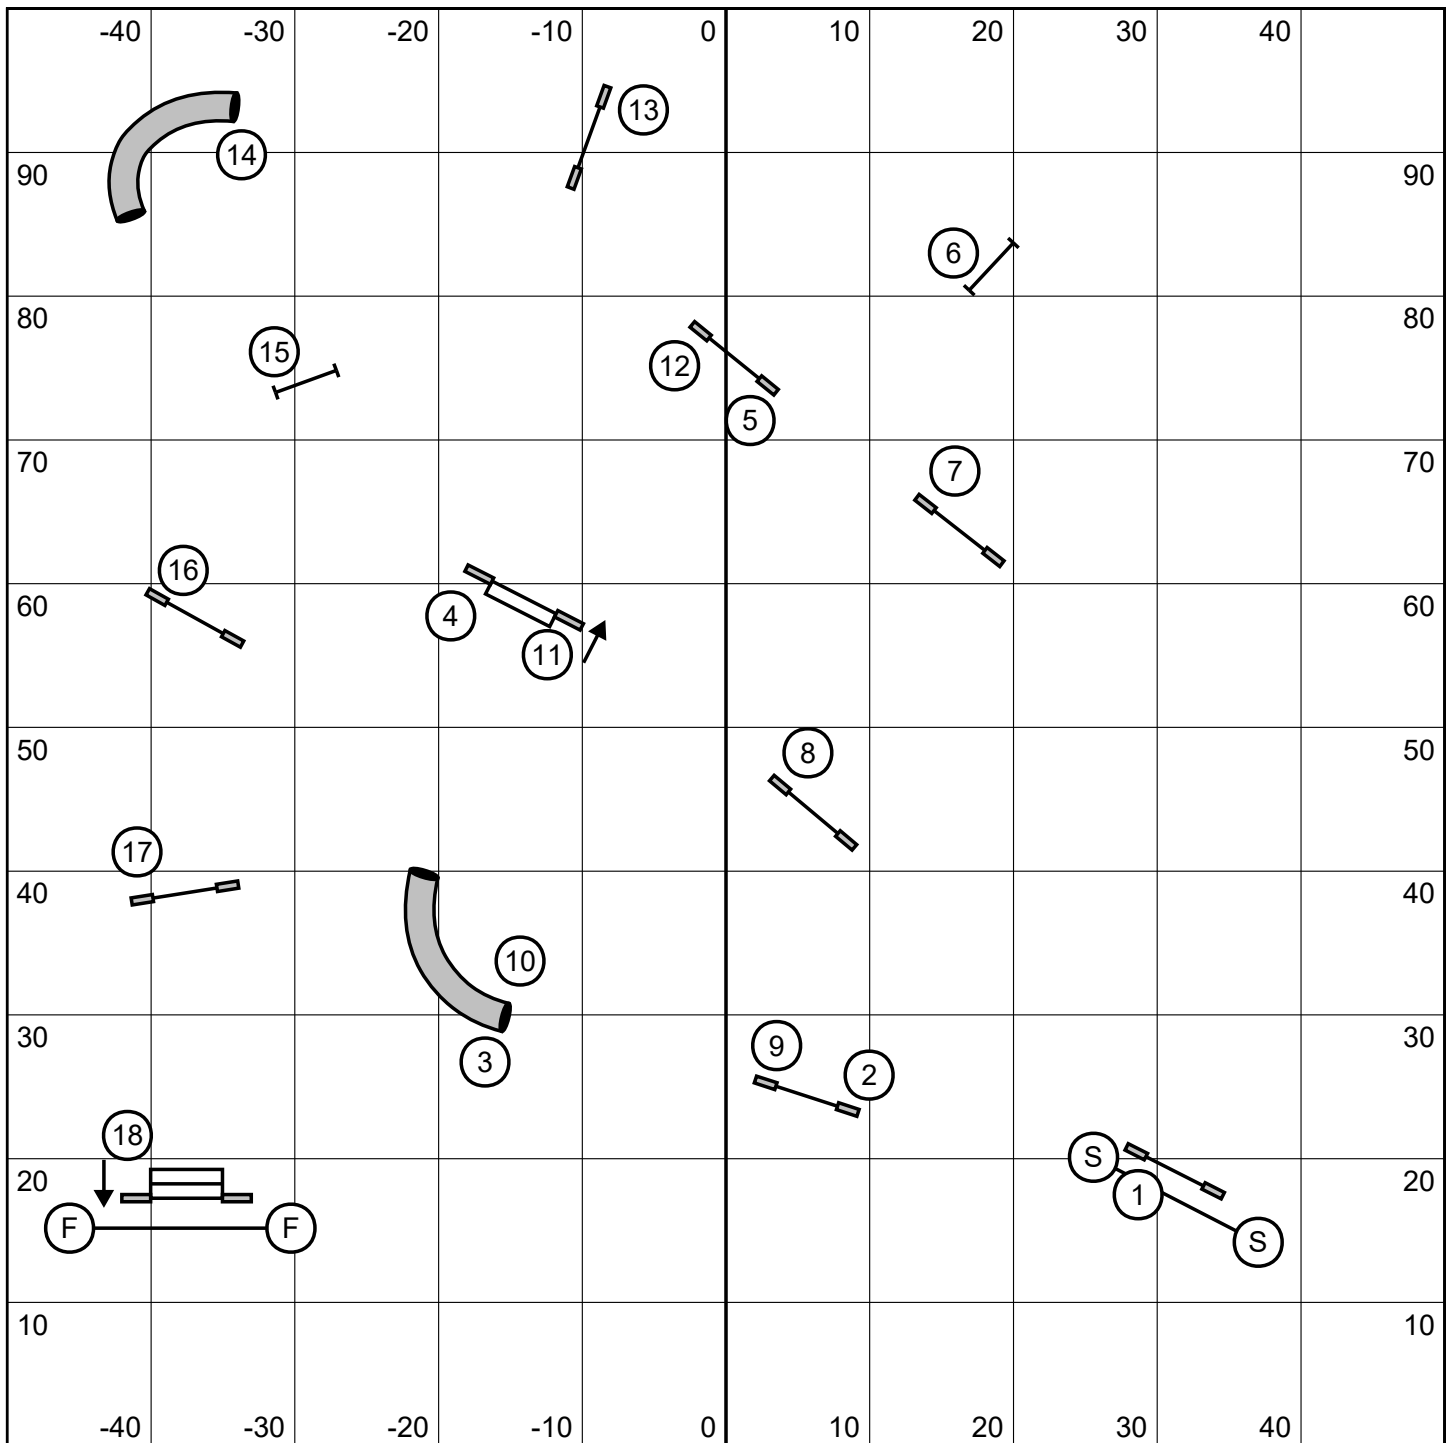

Advanced/P2 Jumpers
July 9, 2017

Regionals at Riverside, RI
Jean Wilkins