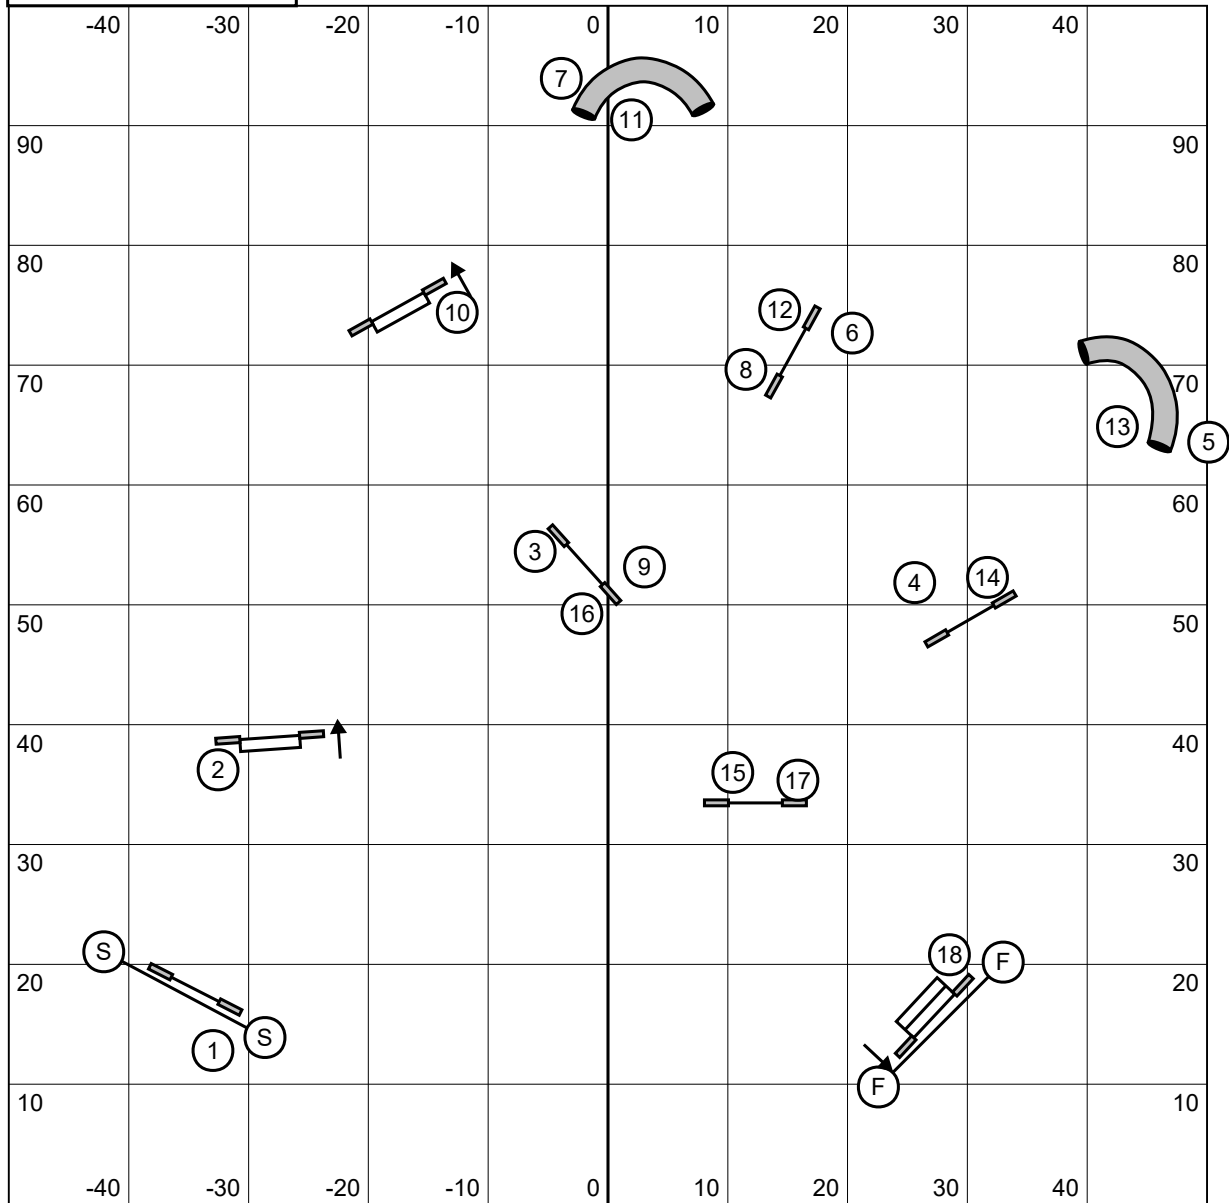

Riverside Canine Center
July 9, 2017
Judge: Francisco Berjon

Masters Jumpers / PIII / Vet