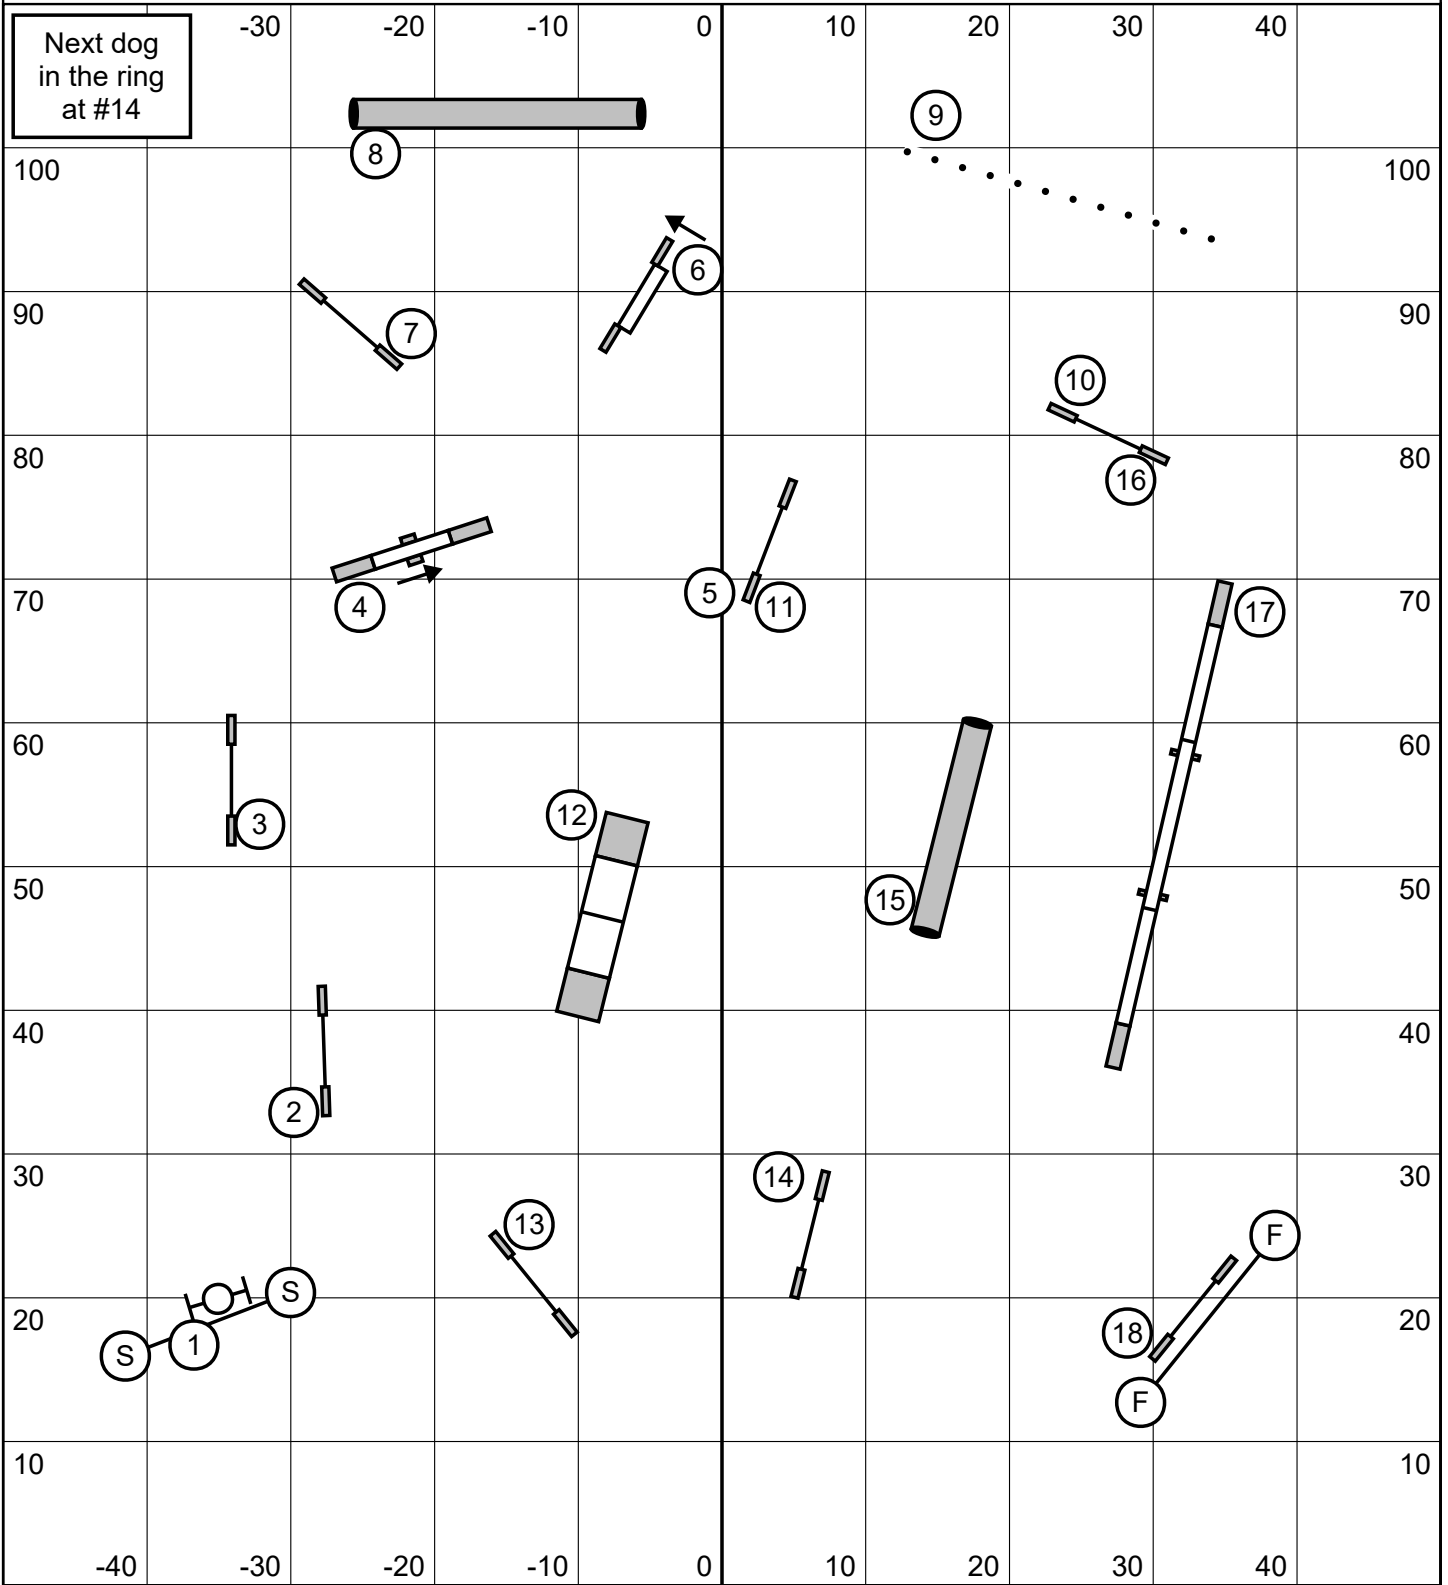

Riverside Canine Canine Center - North Kingstown, RI  
 Sunday July 9, 2017 - Grand Prix/PGP Regional Finals

Judge: Terry Smorch - Lake Elmo, MN

Next dog  
 in the ring  
 at #14

Riverside Canine Canine Center - North Kingstown, RI  
**Sunday July 9, 2017 - Steeplechase/PSJ Regional Finals**

## Masters Gamblers / PIII / Vet

Opening 30 sec.  
 Closing times  
 10" = 18 s  
 14-16" = 17 s  
 20-22-24" = 16 s  
 Performance + 2 sec.  
 Veterans + 4 sec.

Back to back it OK  
 Contact to contact is OK

1-3-5-7 System  
 A Frame value 7 points.

Riverside Canine Center  
July 9, 2017  
Judge: Francisco Berjon