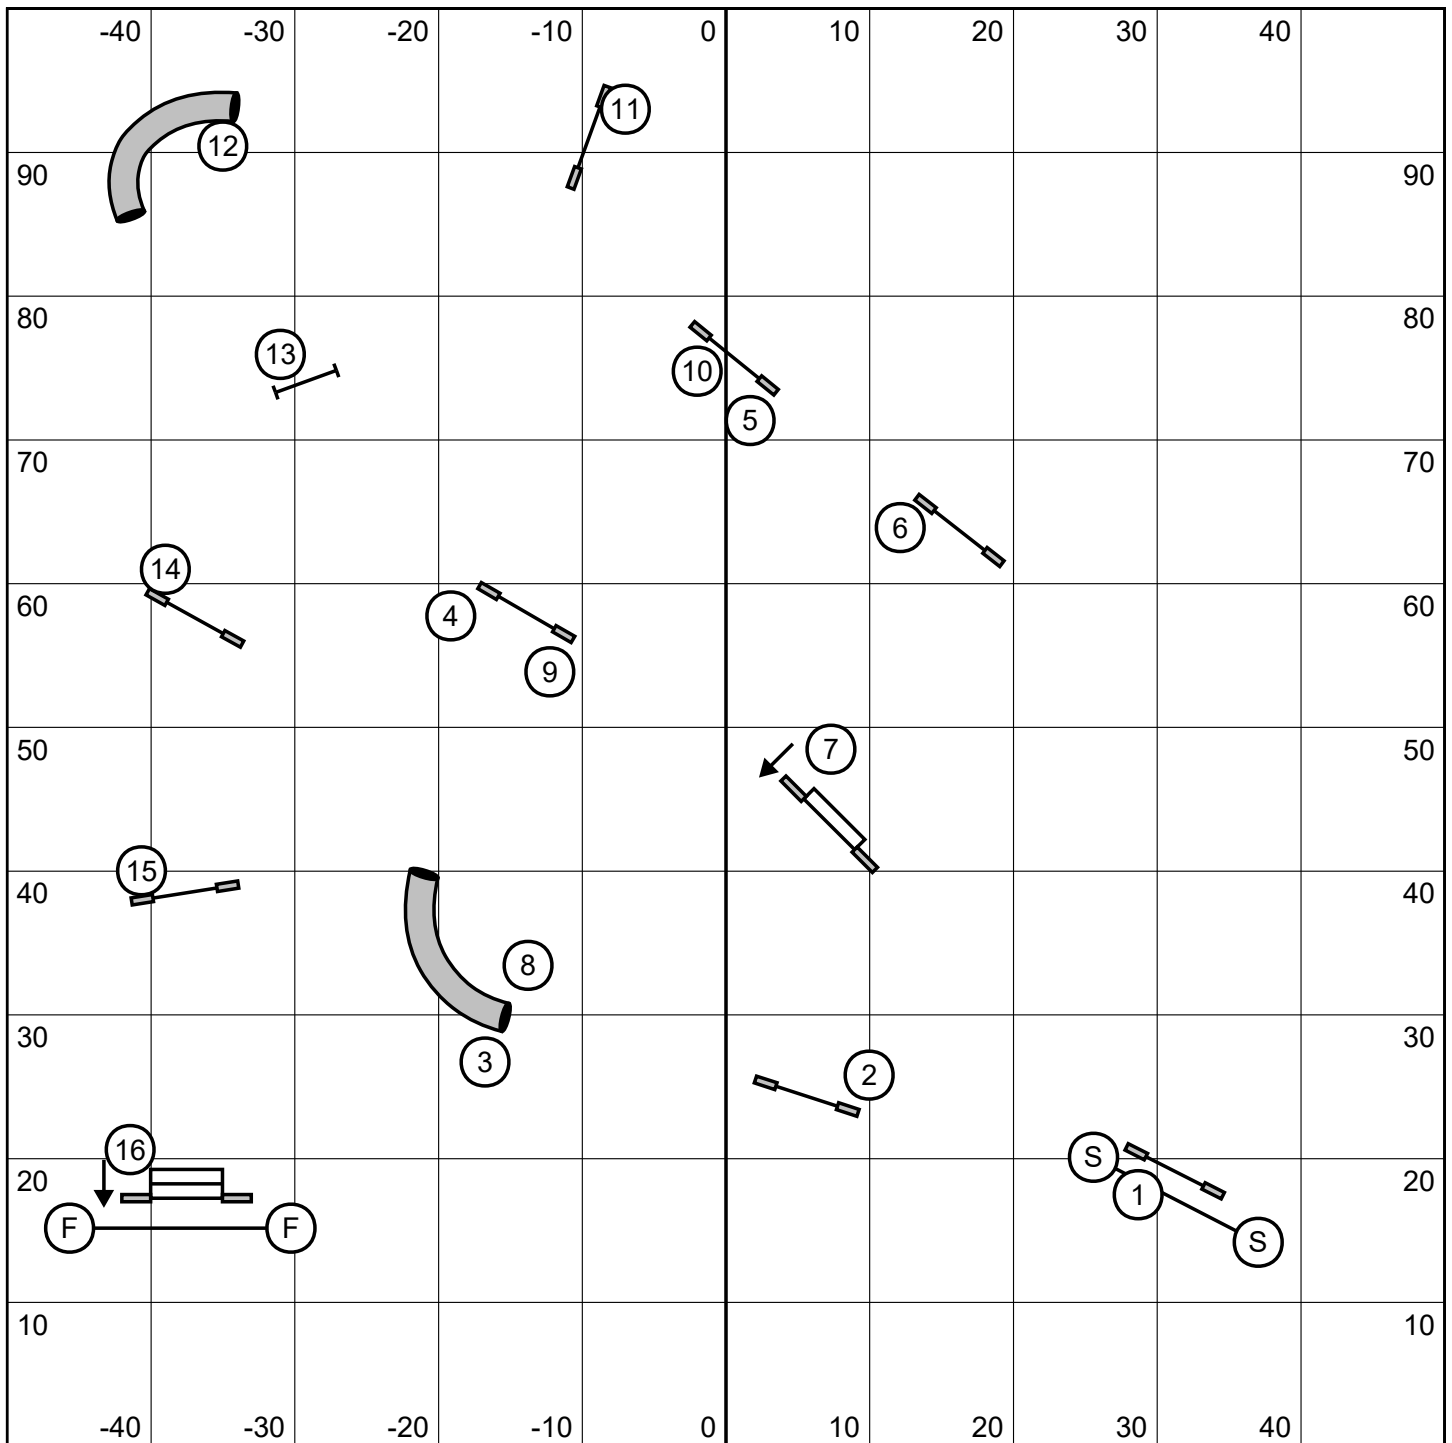

Starters/P1 Jumpers
July 9, 2017

Regionals at Riverside, RI
Jean Wilkins