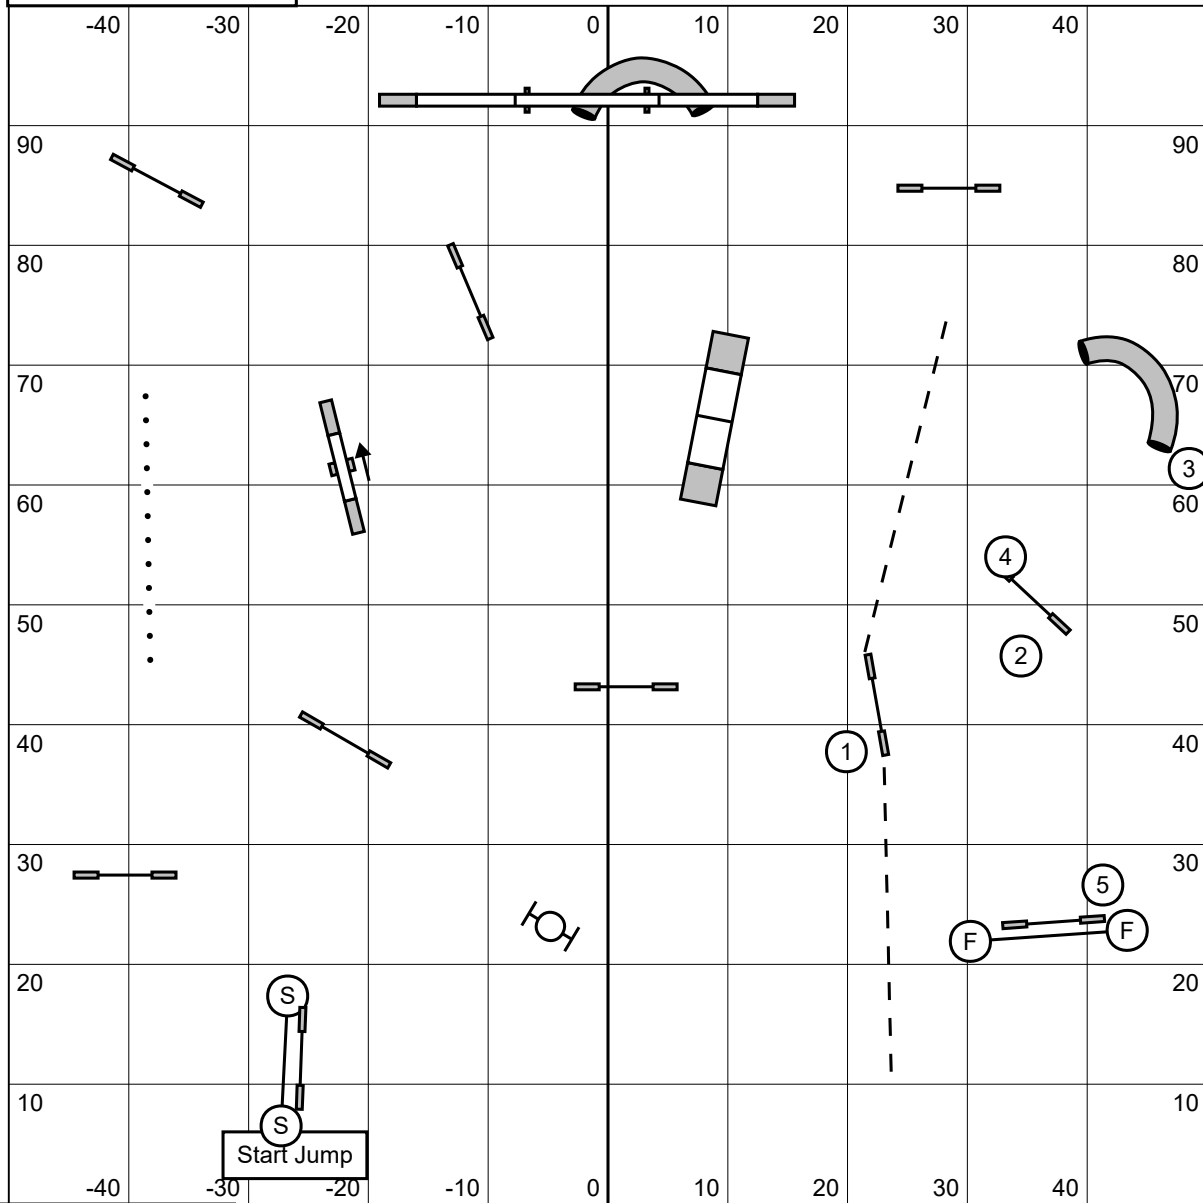

Riverside Canine Canine Center - North Kingstown, RI  
 Sunday July 9, 2017 - Grand Prix/PGP Regional Finals

Judge: Terry Smorch - Lake Elmo, MN

Next dog  
 in the ring  
 at #14

Riverside Canine Canine Center - North Kingstown, RI  
**Sunday July 9, 2017 - Steeplechase/PSJ Regional Finals**

## Masters Gamblers / PIII / Vet

Opening 30 sec.  
 Closing times  
 10" = 18 s  
 14-16" = 17 s  
 20-22-24" = 16 s  
 Performance + 2 sec.  
 Veterans + 4 sec.

Back to back it OK  
 Contact to contact is OK

1-3-5-7 System  
 A Frame value 7 points.

Riverside Canine Center  
July 9, 2017  
Judge: Francisco Berjon