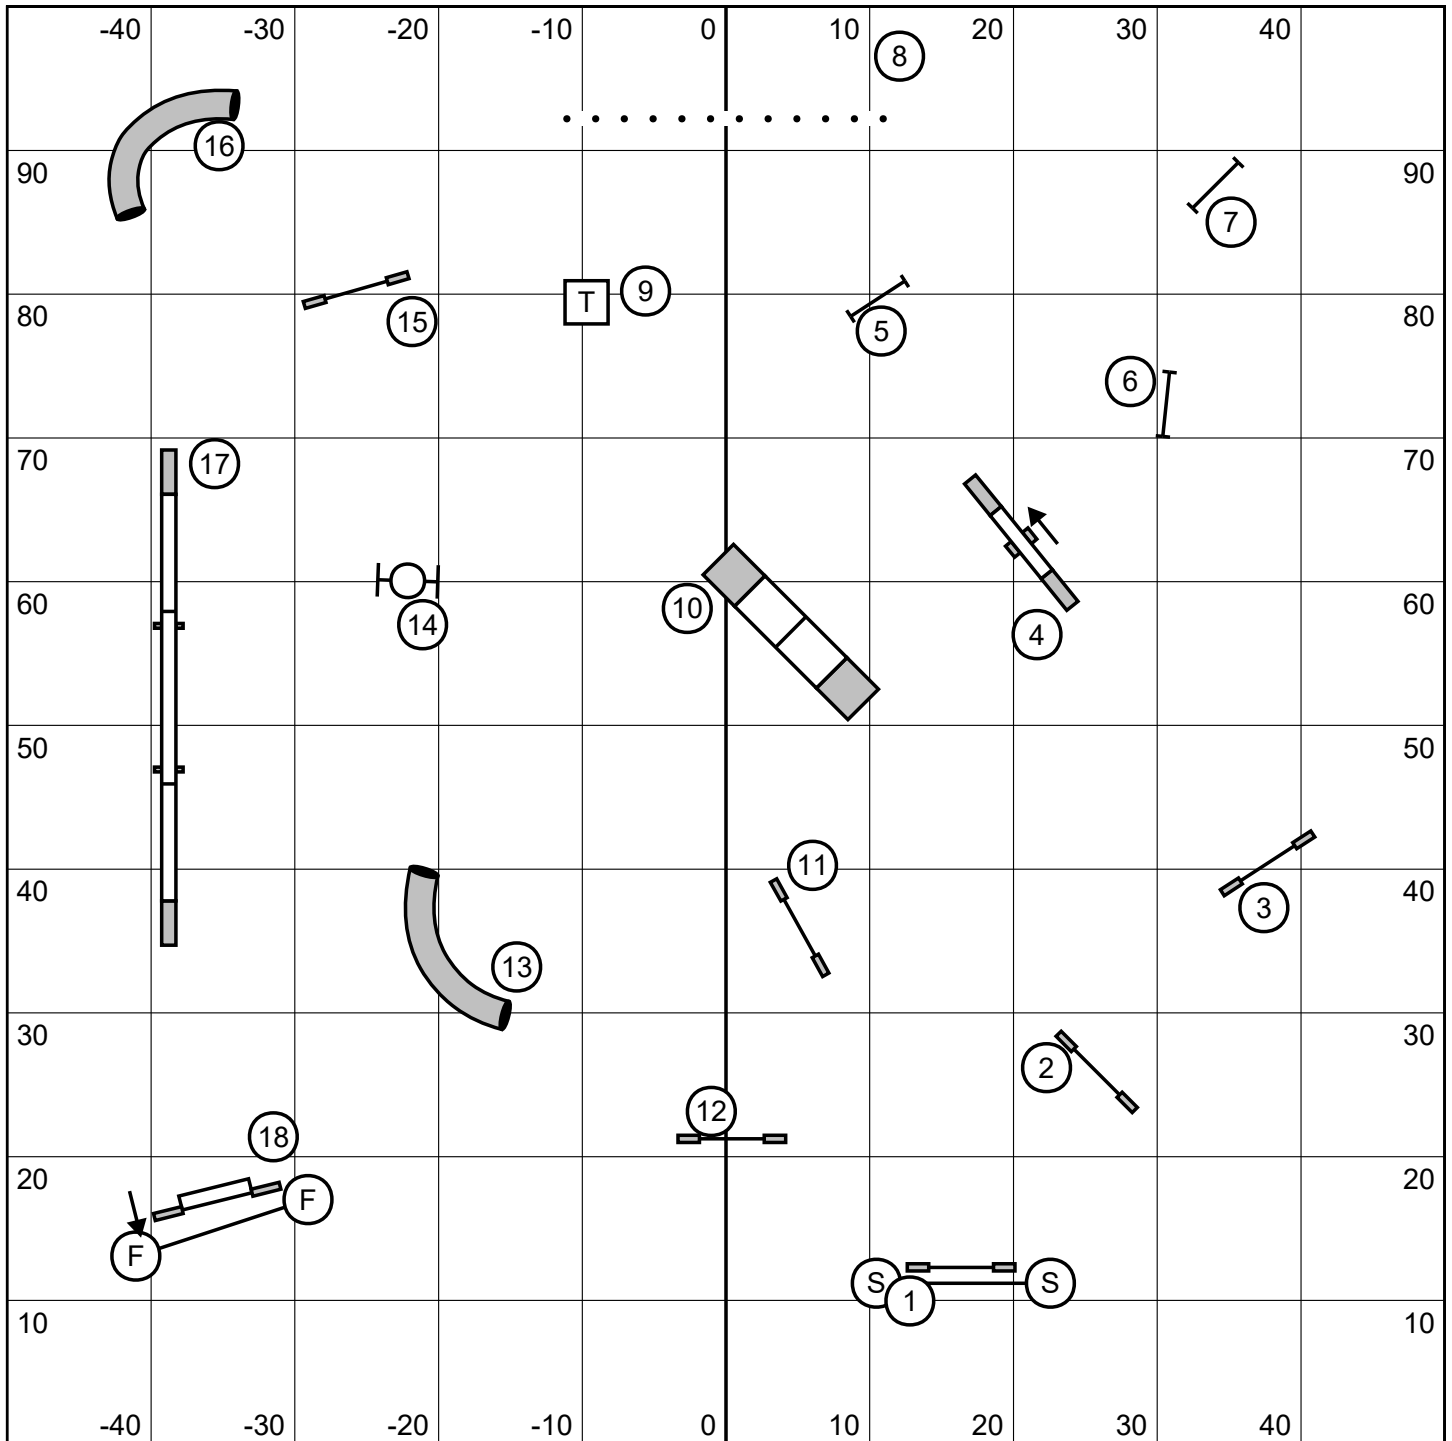

Advanced/P2 Standard
July 9, 2017

Regionals at Riverside, RI
Jean Wilkins