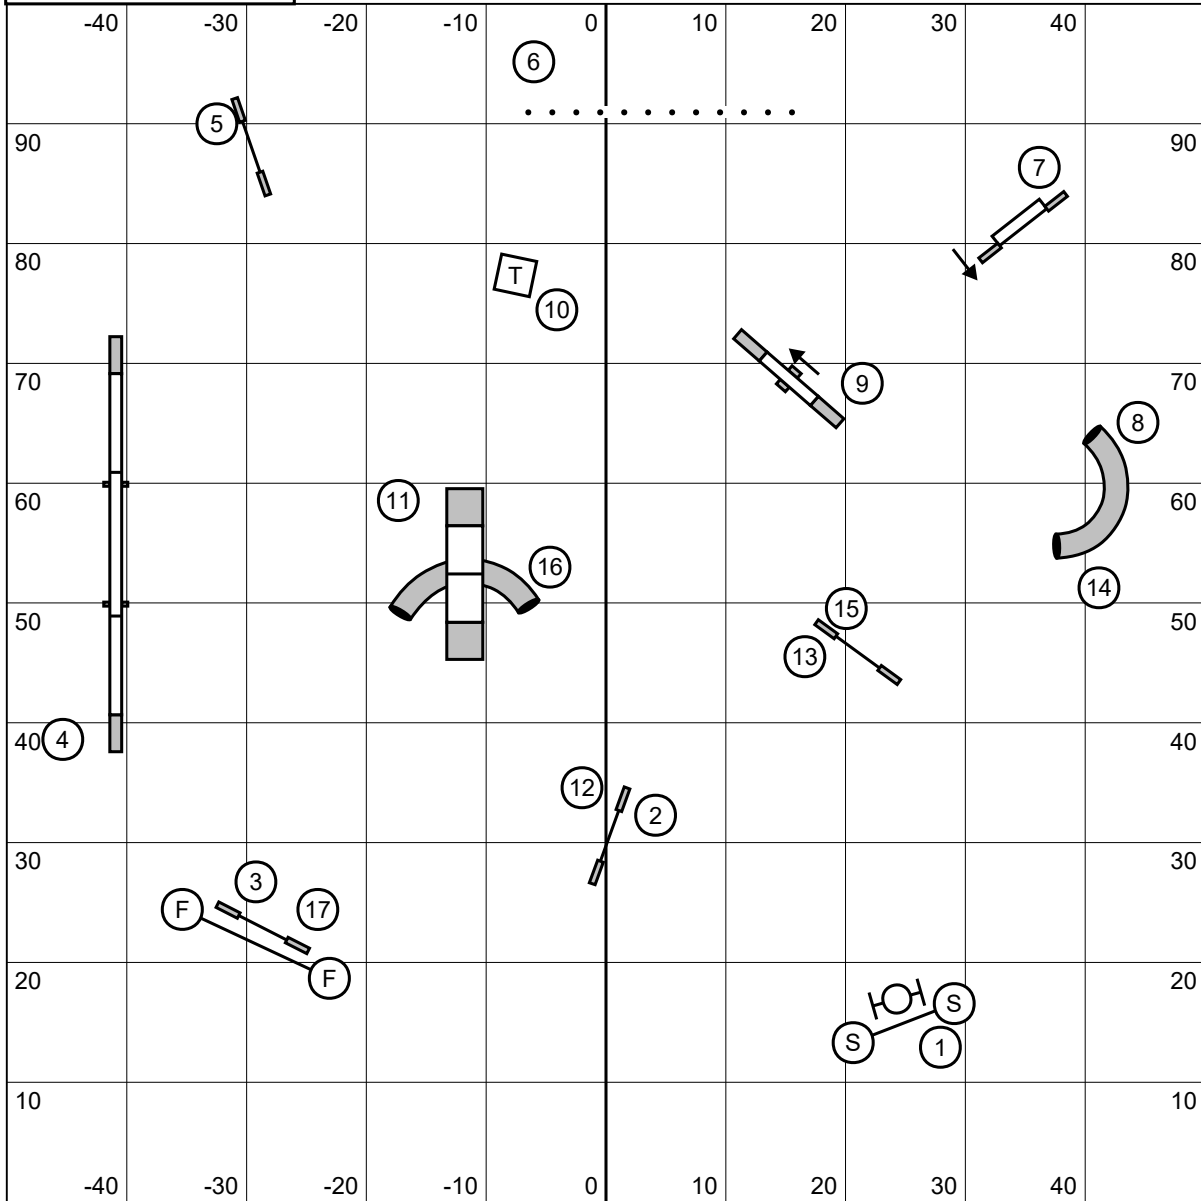

Riverside Canine Center
July 8, 2017
Judge: Francisco Berjon

Advanced Standard / PII