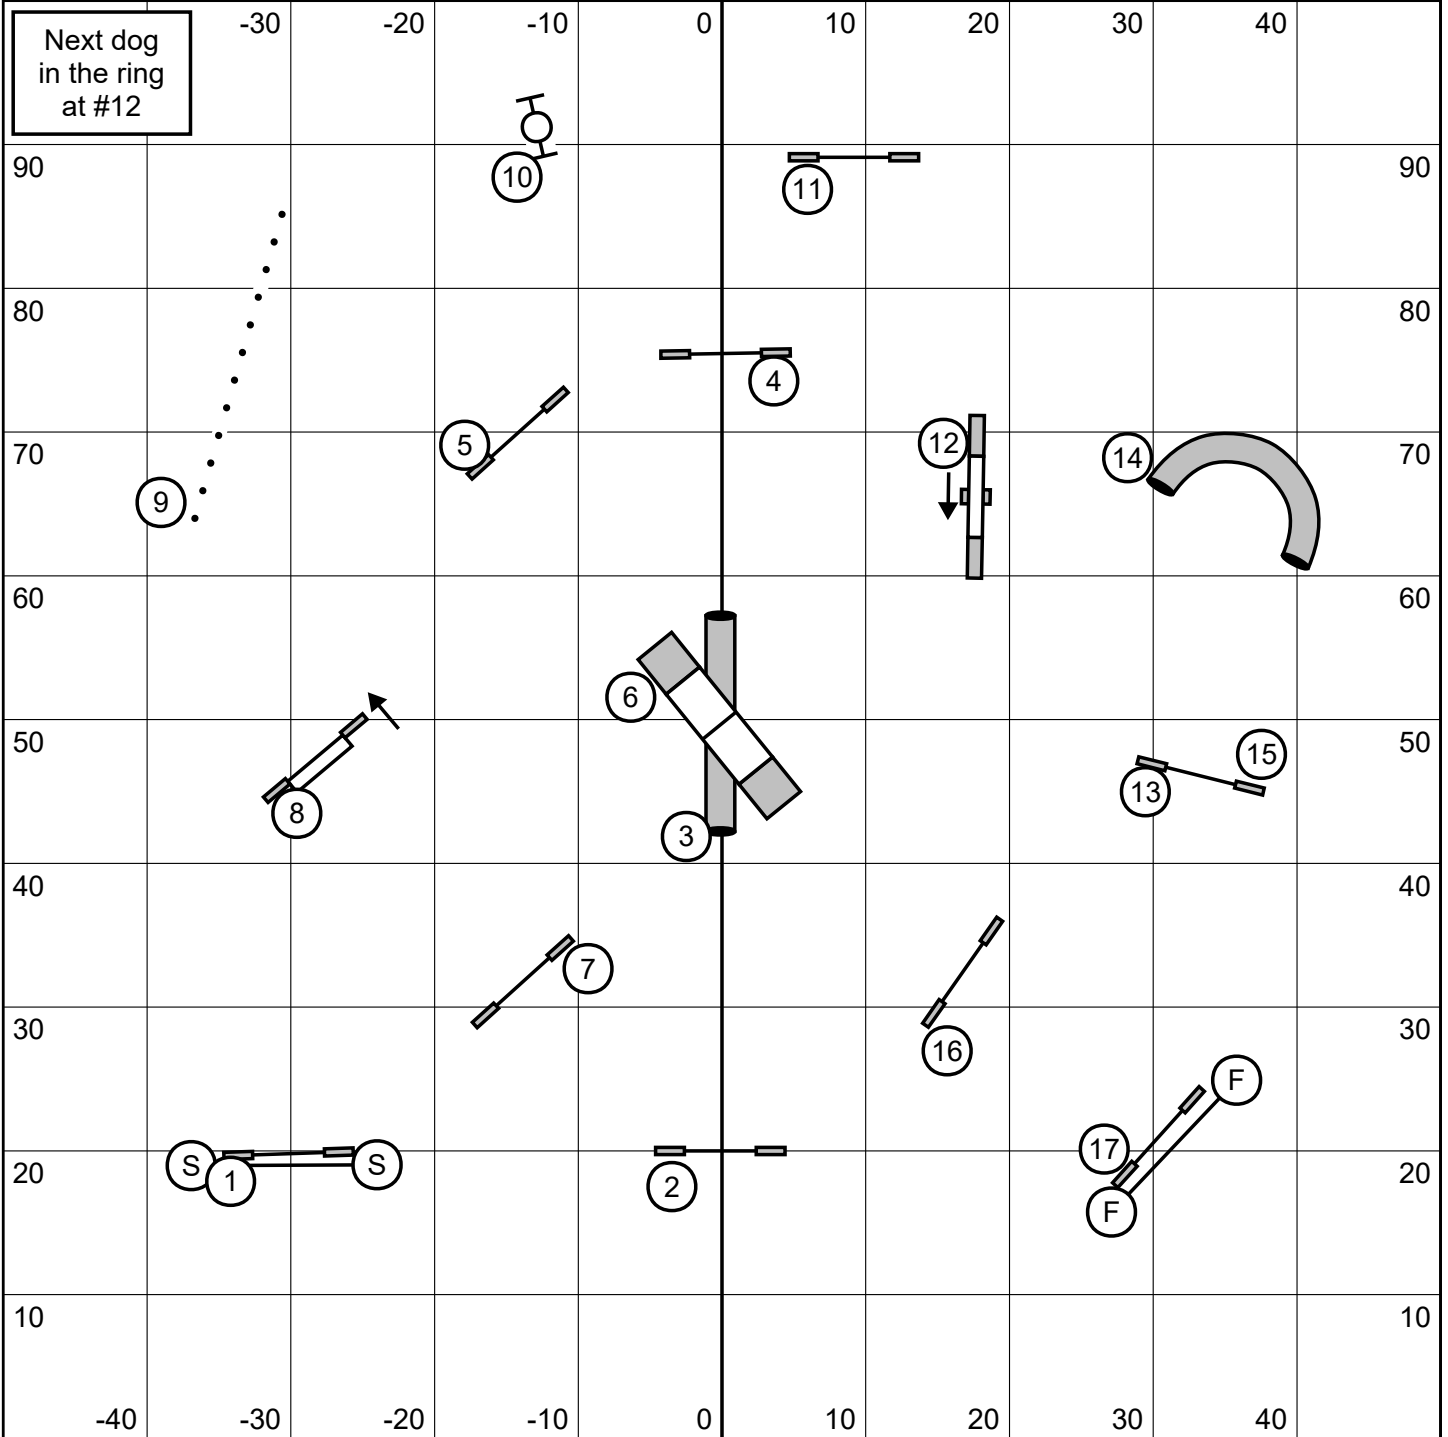

Riverside Canine Canine Center - North Kingstown, RI
Saturday July 8, 2017 - Team/PVP Standard

Judge: Terry Smorch - Lake Elmo, MN