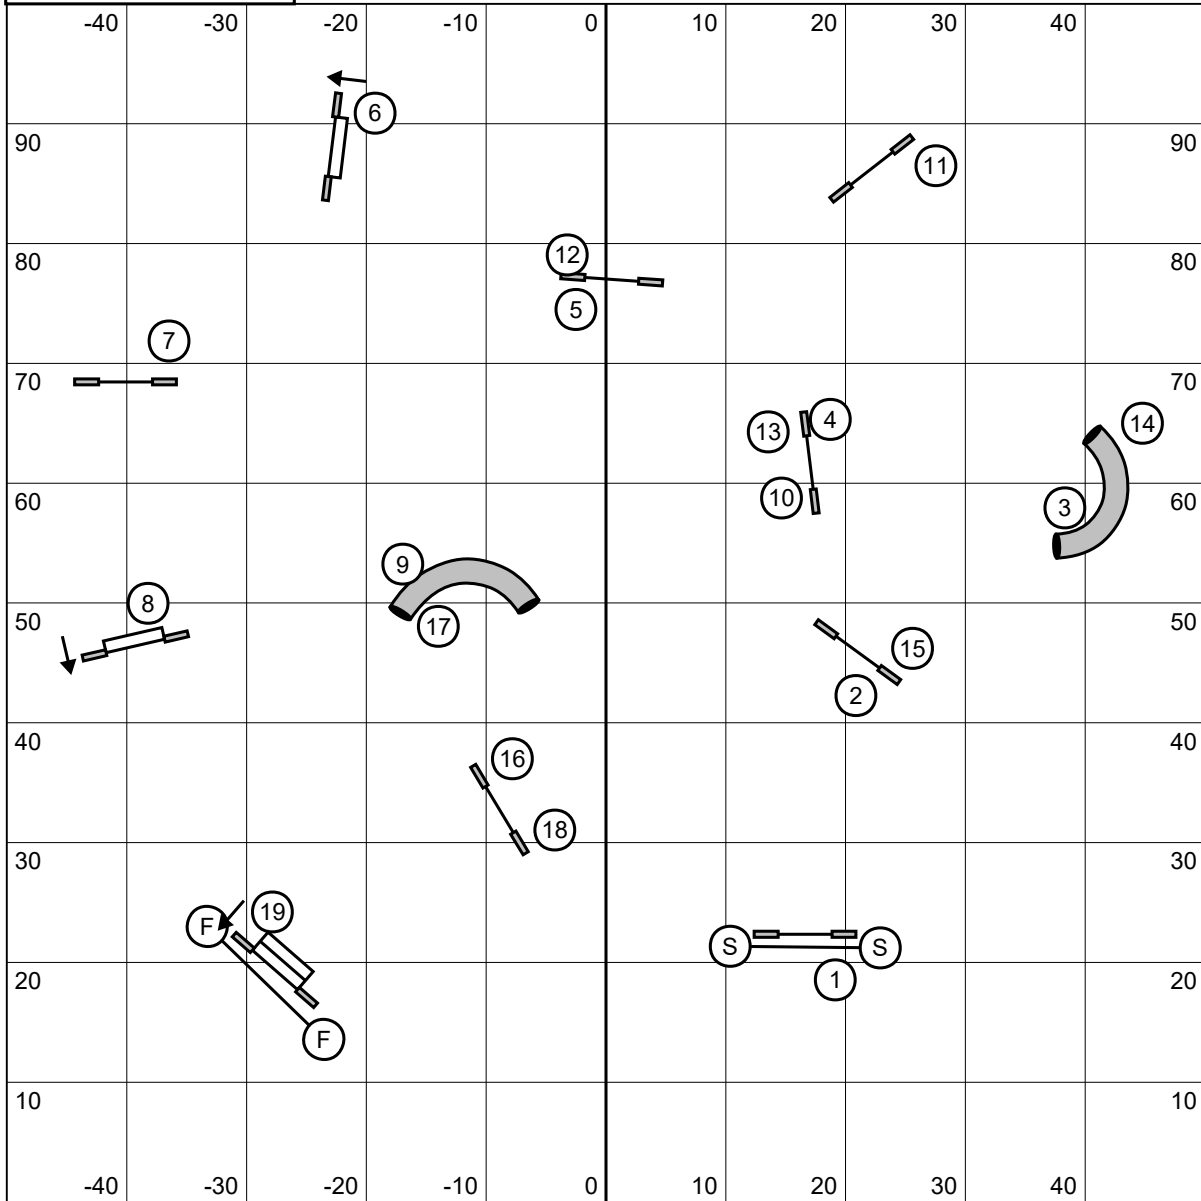

Riverside Canine Center
July 8, 2017
Judge: Francisco Berjon

Advanced Jumpers / PII