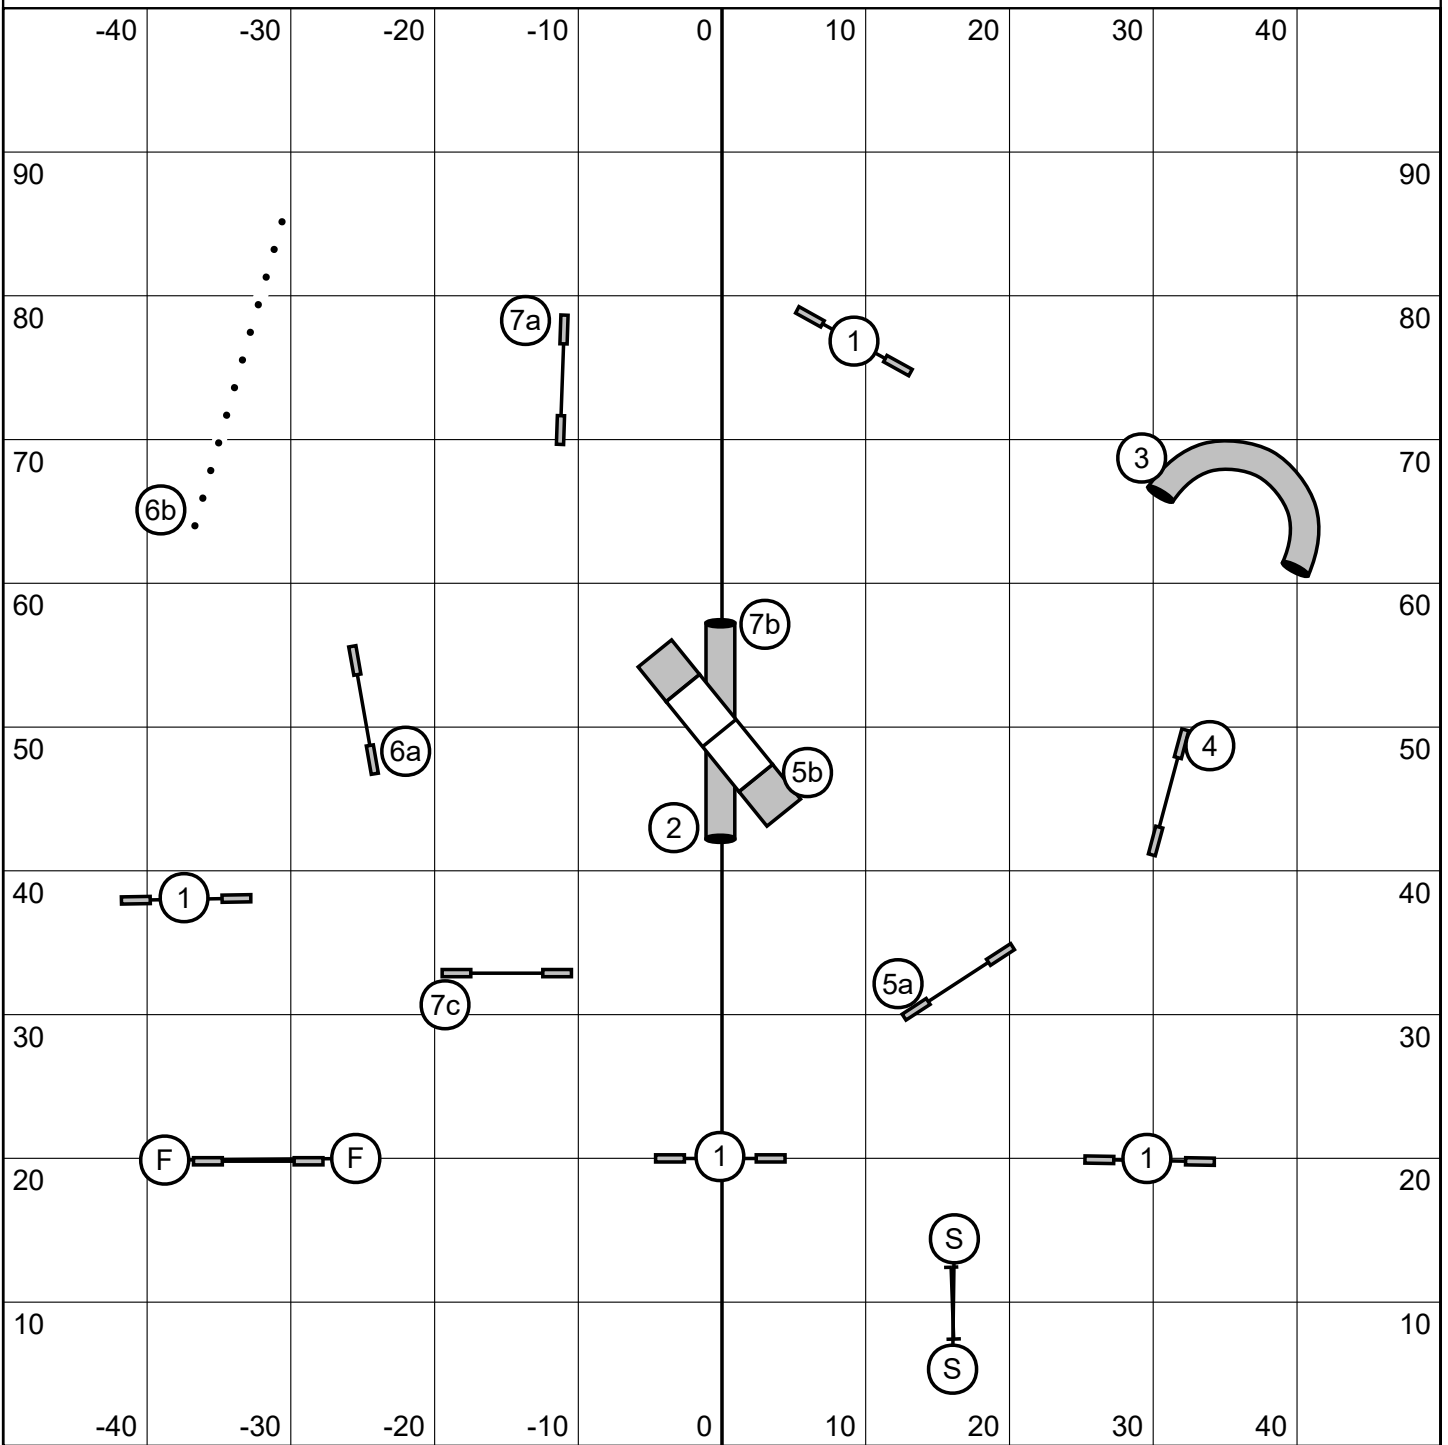

Judge: Terry Smorch - Lake Elmo, MN

Start jump is bi-directional and not faulted if taken after starting.

Finish jump is bi-directional and live the entire run.

Opening: 3 OR 4 Reds. All obstacles bi-directional. Combinations may be taken in any order, any direction.