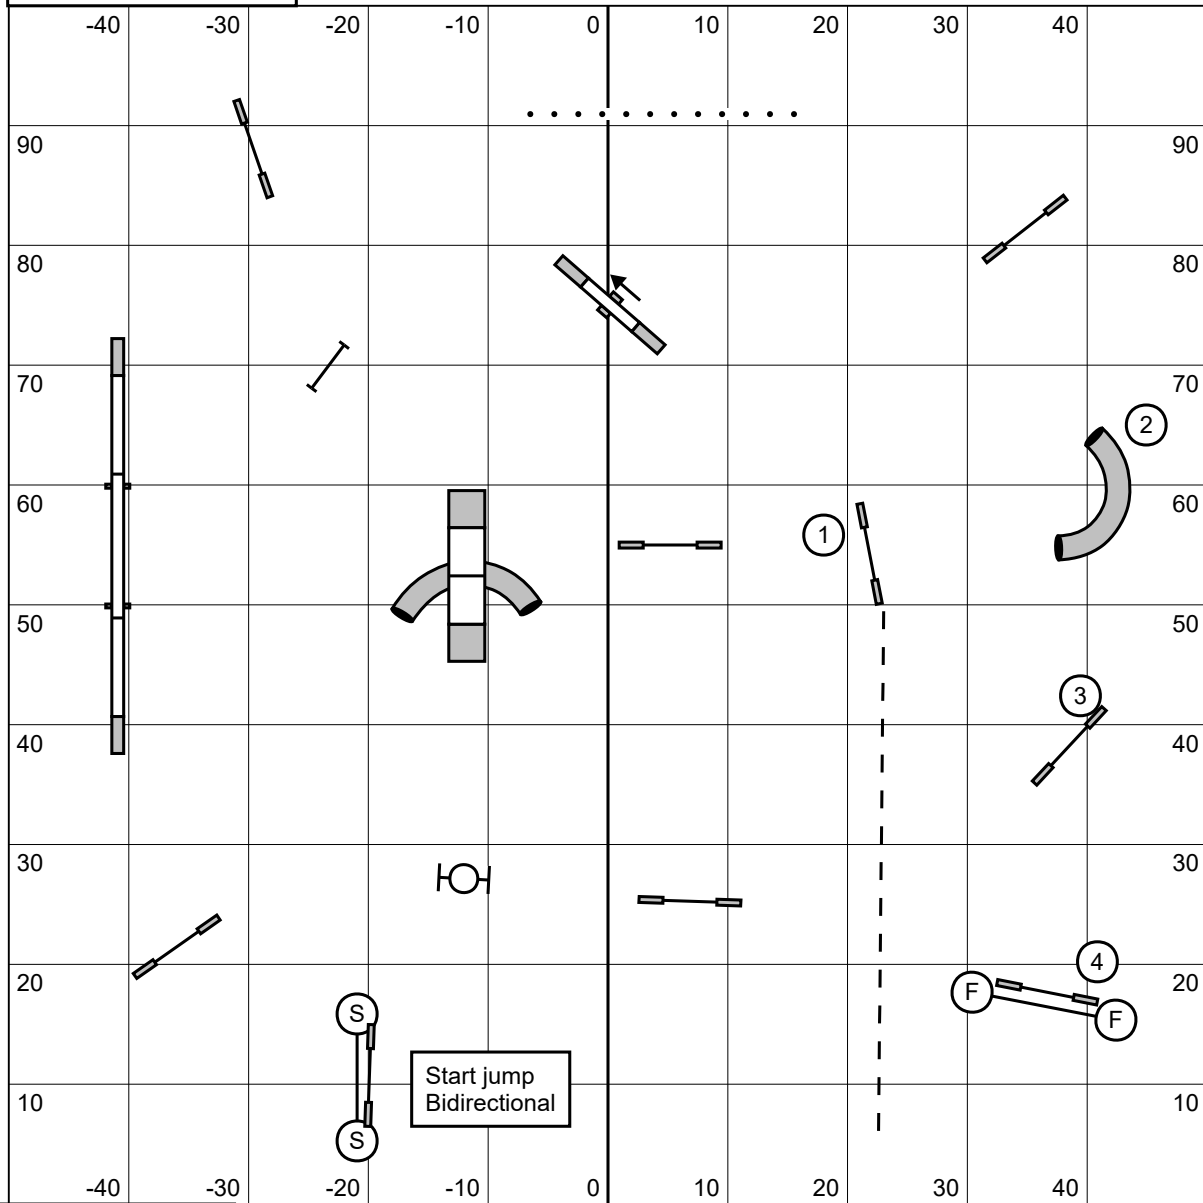

Riverside Canine Center
July 8, 2017
Judge: Francisco Berjon

Masters Gamblers / PIII / Vet

Opening 25 sec.
Closing times
10" = 17 s
14-16" = 16 s
20-22-24" = 15 s
Performance + 2 sec.
Veterans + 4 sec.

Back to back it OK
Contact to contact is OK

1-3-5-7 System
Teeter value 7 points.