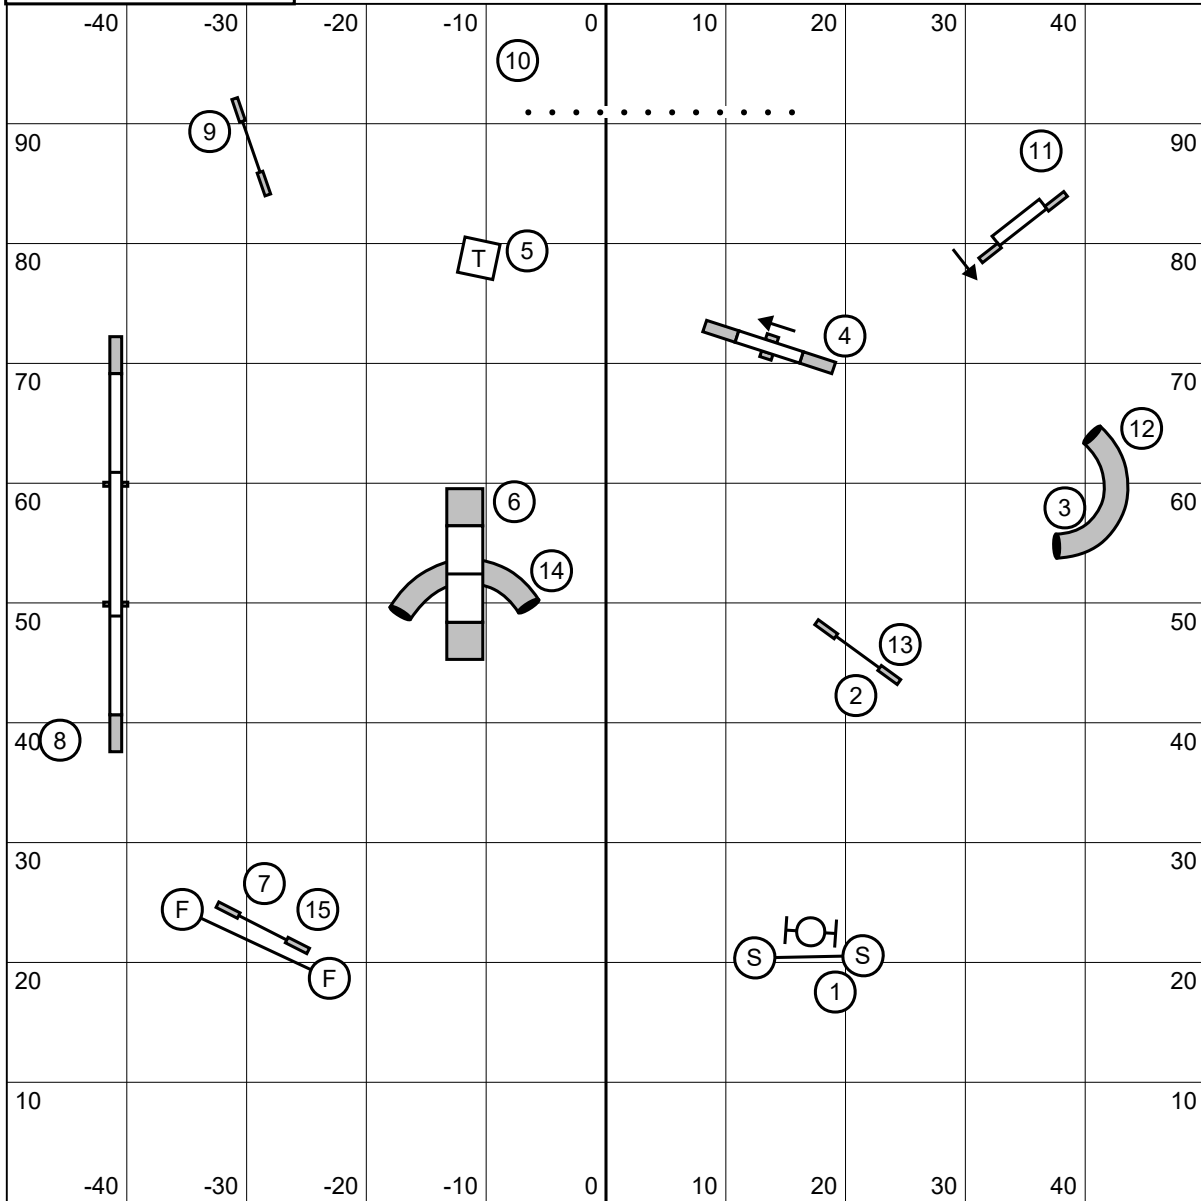

Riverside Canine Center
July 8, 2017
Judge: Francisco Berjon

Starters Standard / PI