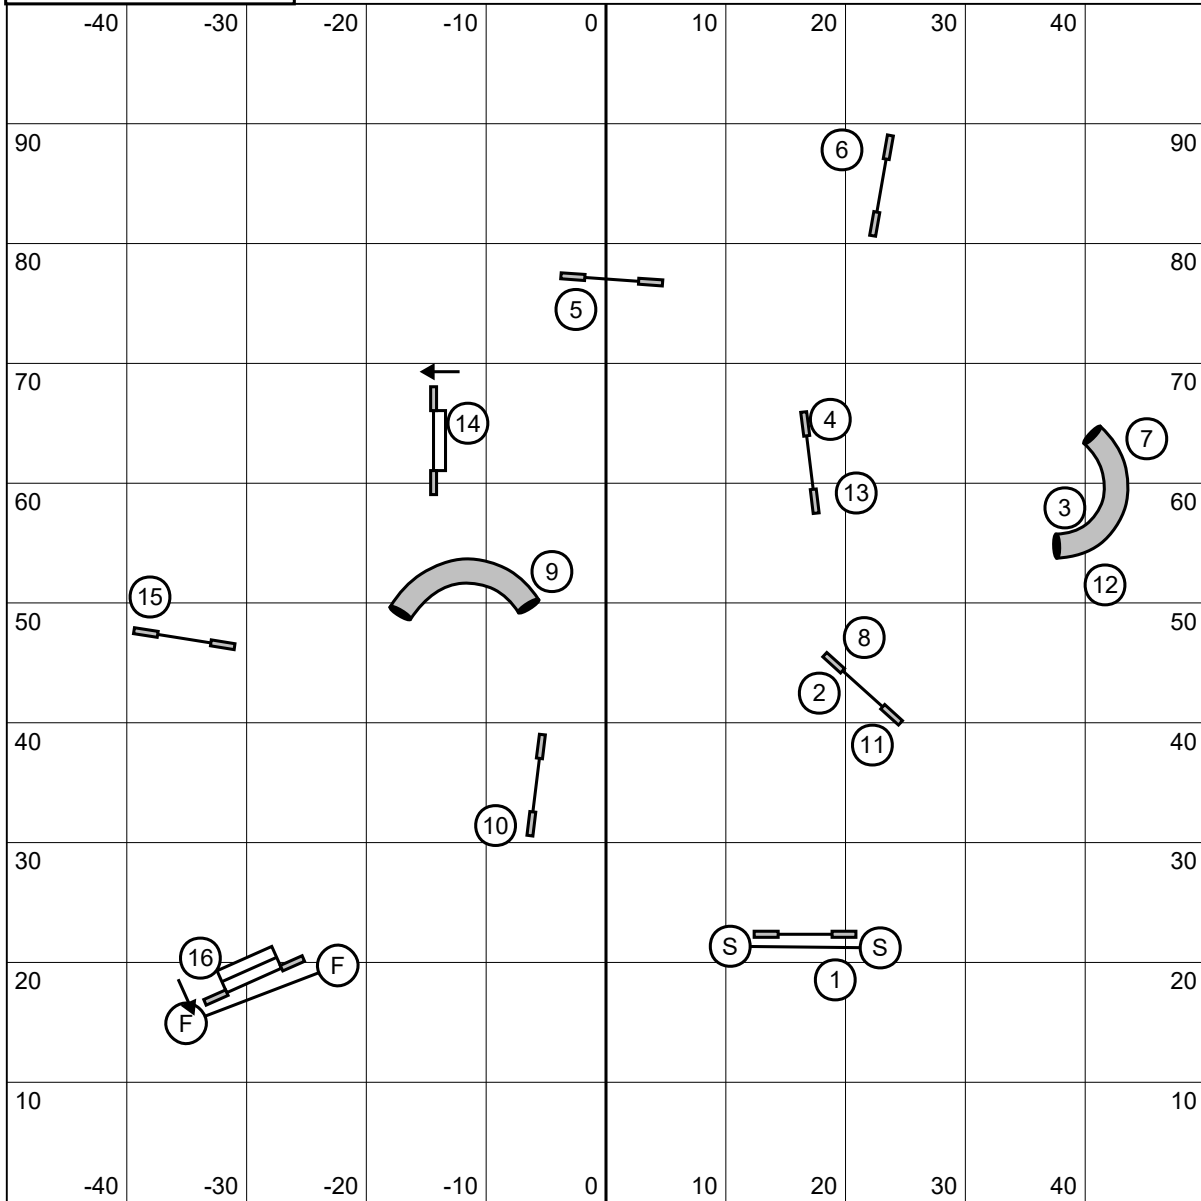

Riverside Canine Center
July 8, 2017
Judge: Francisco Berjon

Starters Jumpers / PI