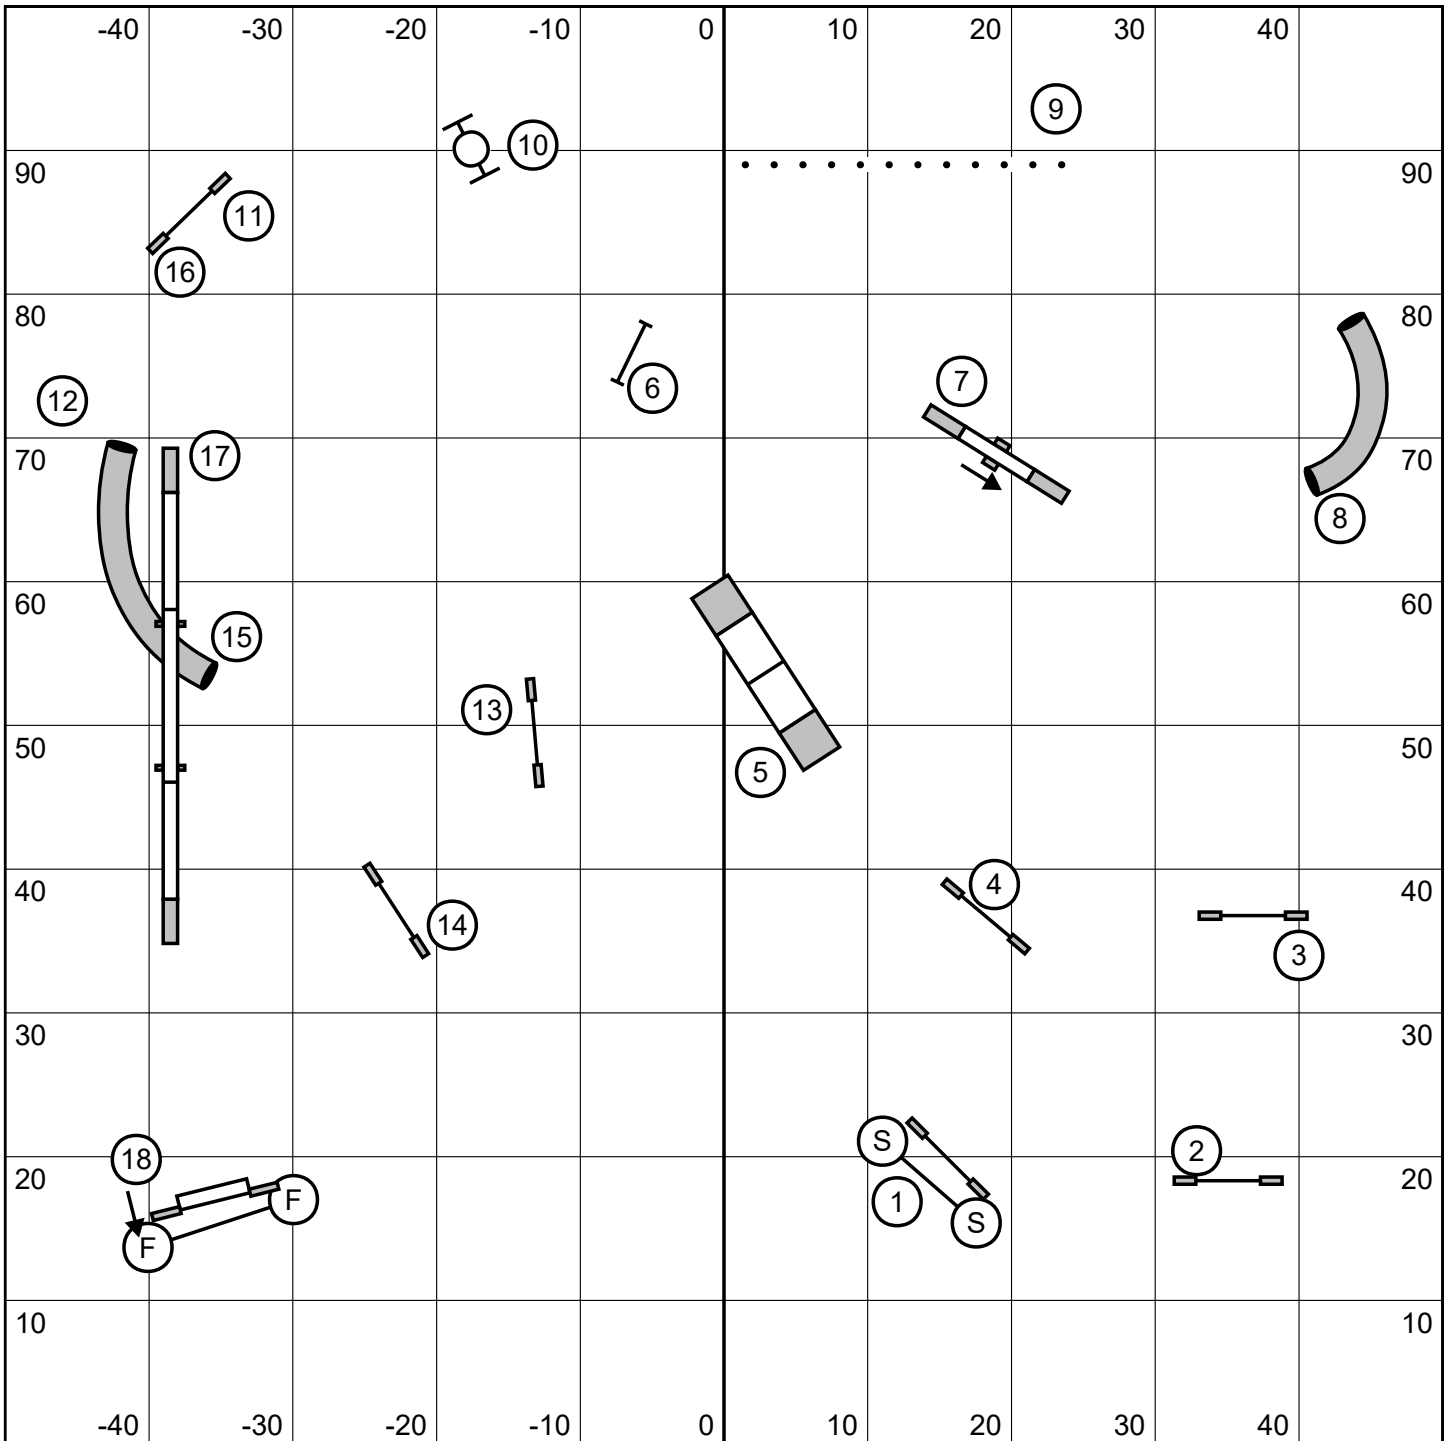

# Team Relay

Squares first  
 Circles next  
 Squares finish

Dog with different height  
 must run Circles

Steeplechase (12/14/16/18)/PSJ  
July 8, 2017

Regionals at Riverside, RI  
Jean Wilkins

Grand Prix/PGP  
July 8, 2017