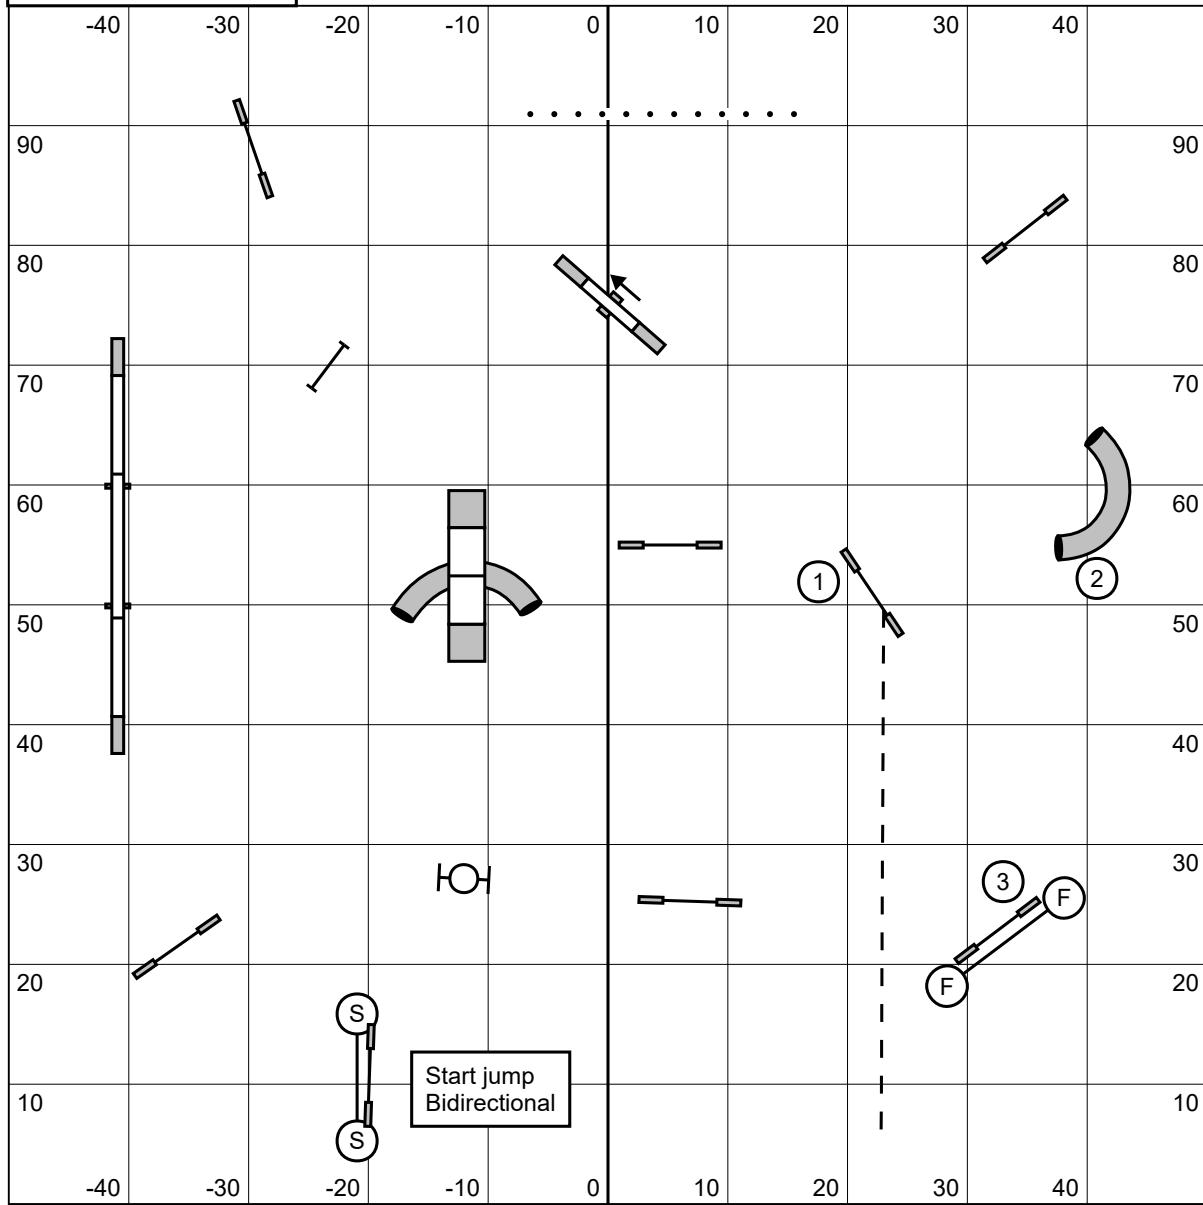

Riverside Canine Center
July 8, 2017
Judge: Francisco Berjon

Starters Gamblers / PI

Opening 25 sec.
Closing times
10" = 16 s
14-16" = 15 s
20-22-24" = 14 s
Performance + 2 sec.

Back to back it OK
Contact to contact is OK

1-3-5-7 System
Teeter value 7 points.