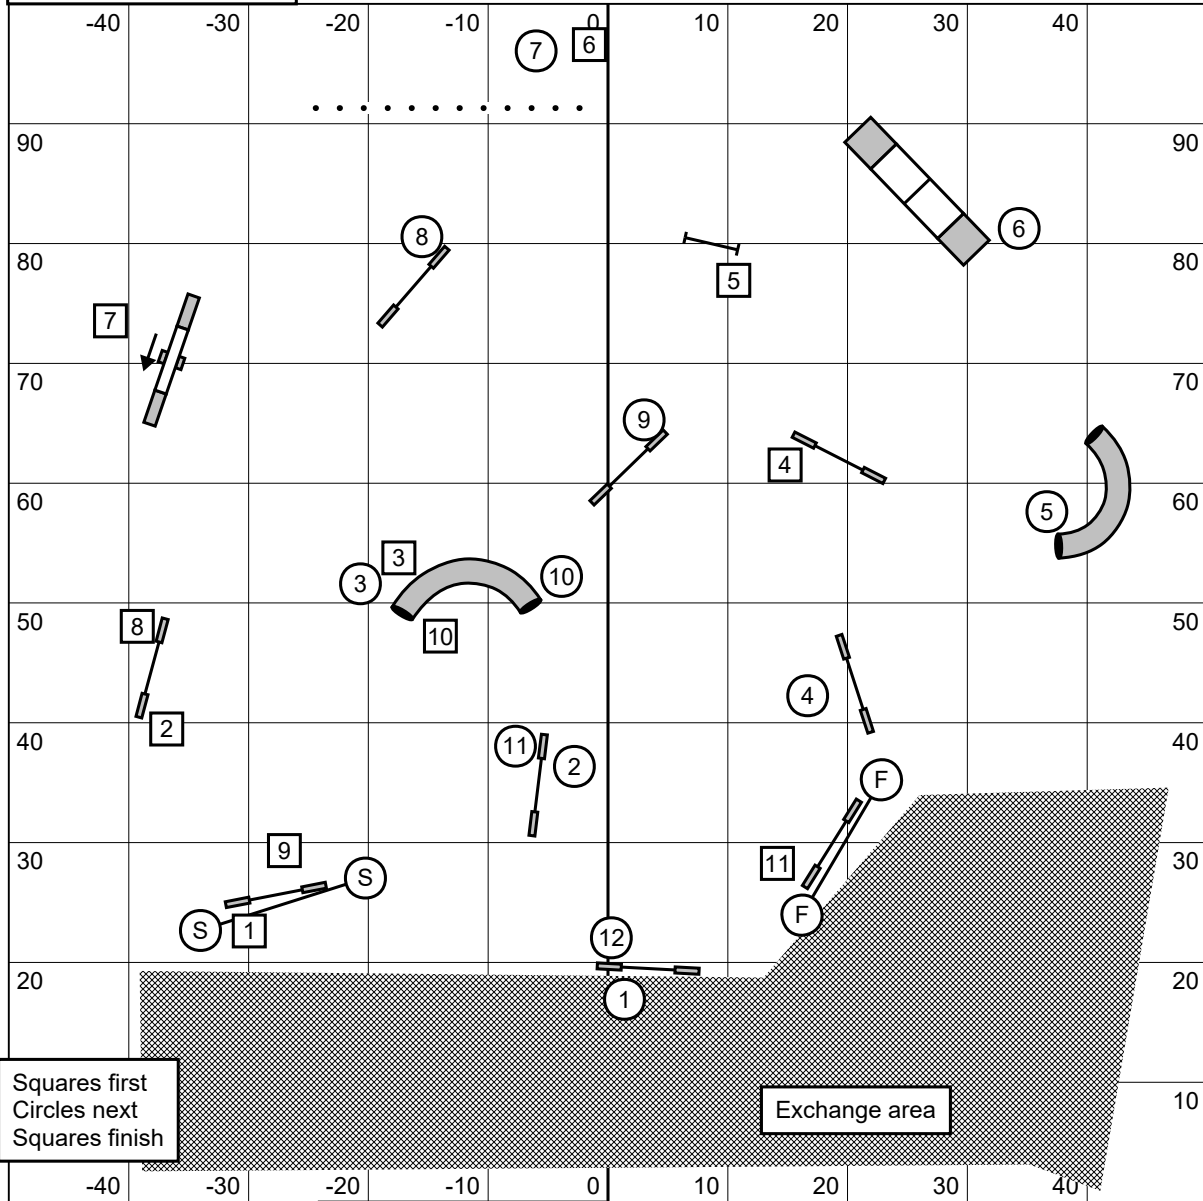

Riverside Canine Center
July 8, 2017
Judge: Francisco Berjon

Team Relay

Squares first
Circles next
Squares finish

Dog with different height
must run Circles