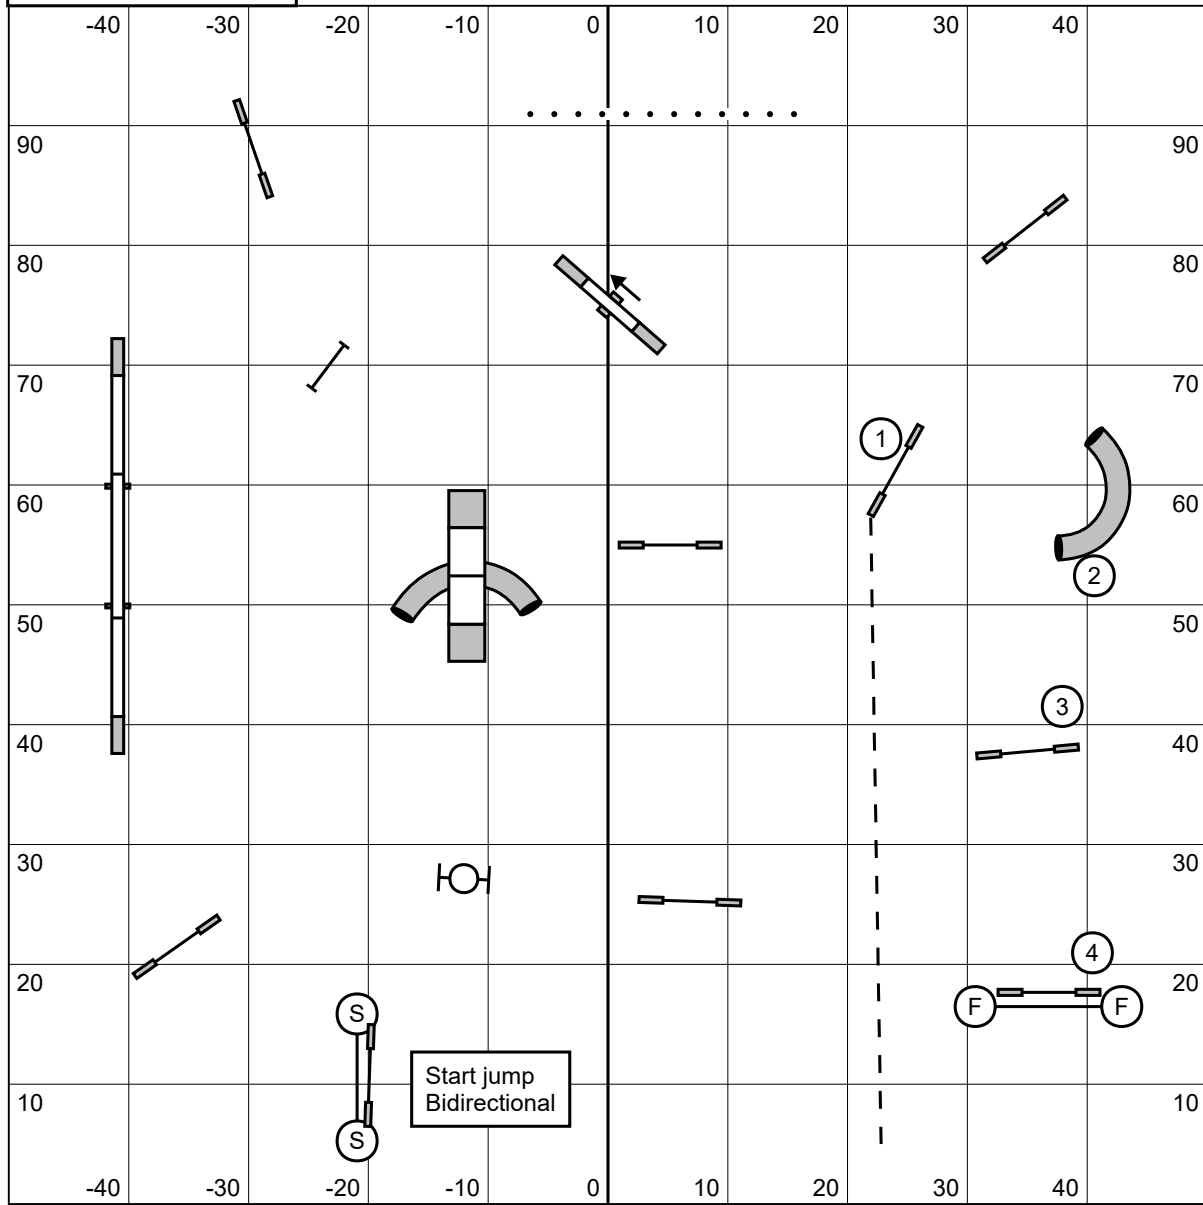

Riverside Canine Center
July 8, 2017
Judge: Francisco Berjon

Advanced Gamblers / PII

Opening 25 sec.
Closing times
10" = 18 s
14-16" = 17 s
20-22-24" = 16 s
Performance + 2 sec.

Back to back it OK
Contact to contact is OK

1-3-5-7 System
Teeter value 7 points.