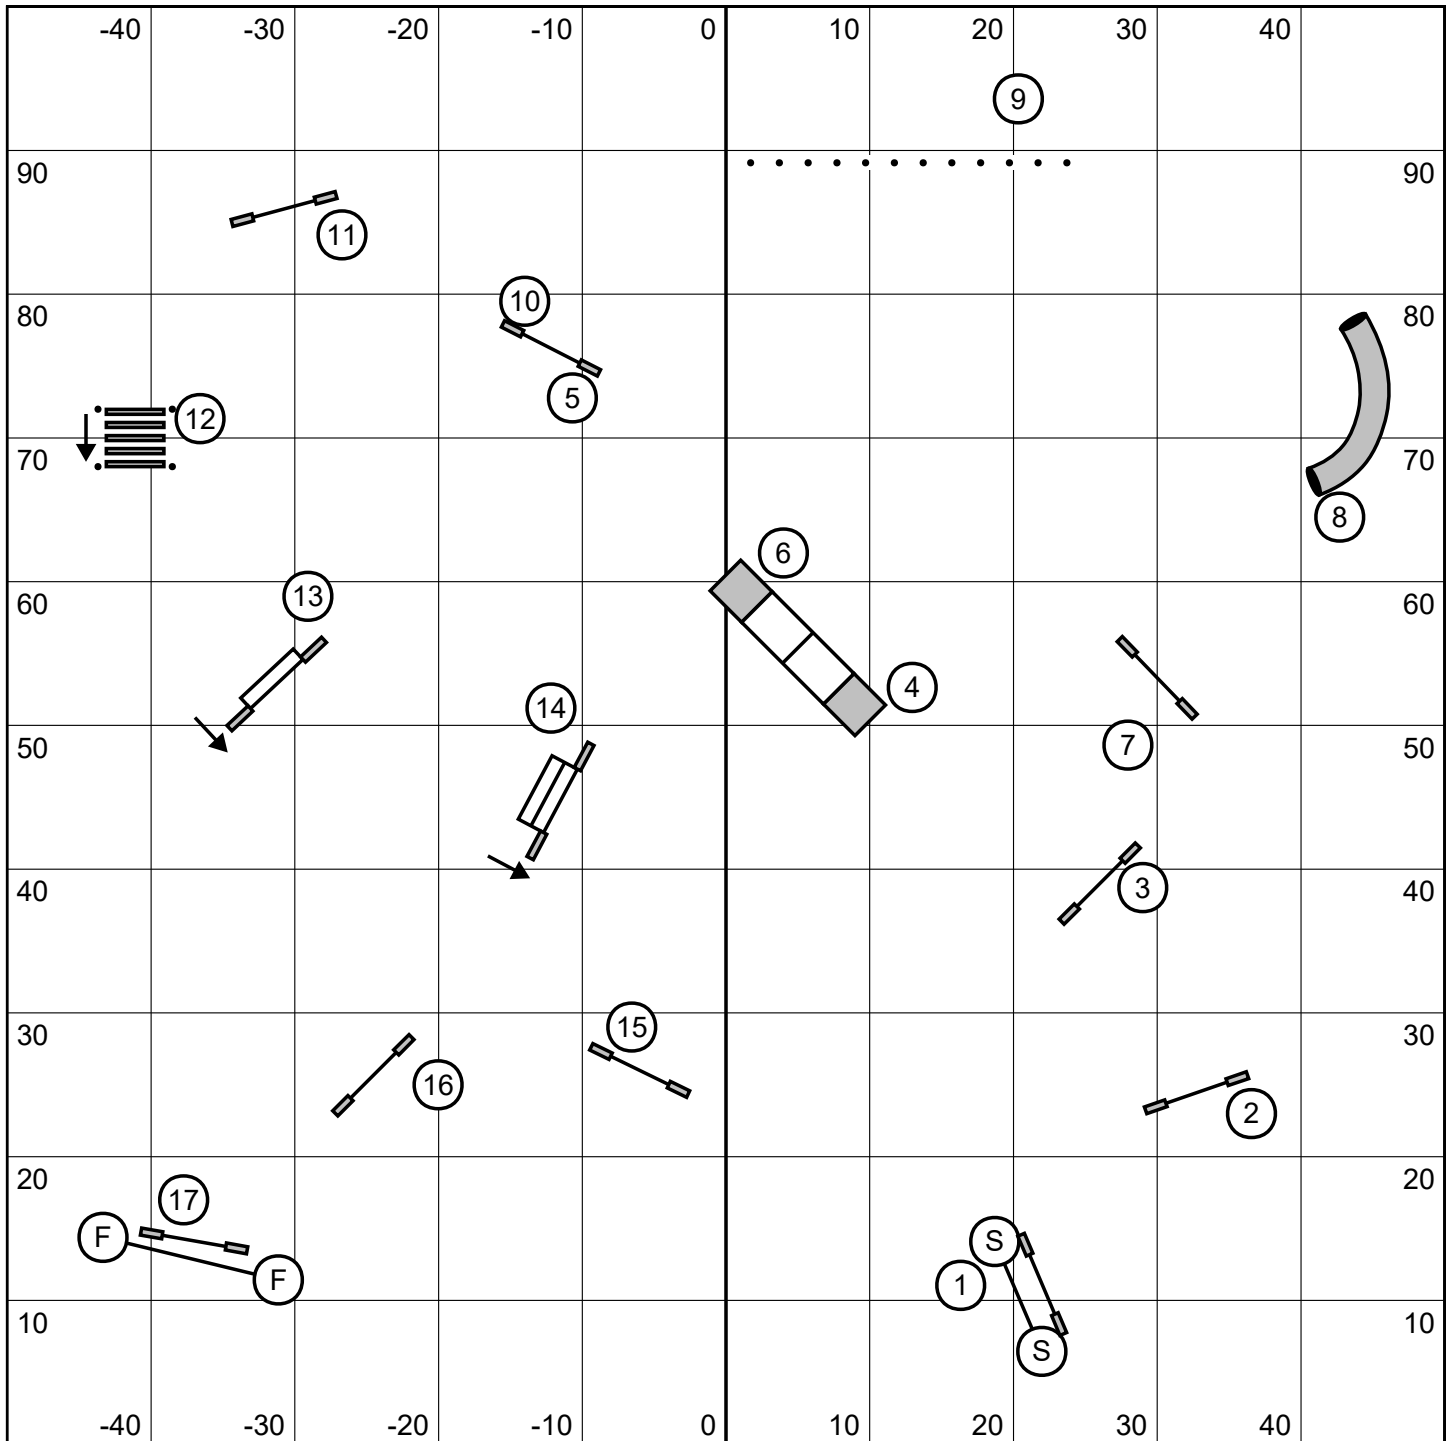

Steeplechase (12/14/16/18)/PSJ
July 8, 2017

Regionals at Riverside, RI
Jean Wilkins