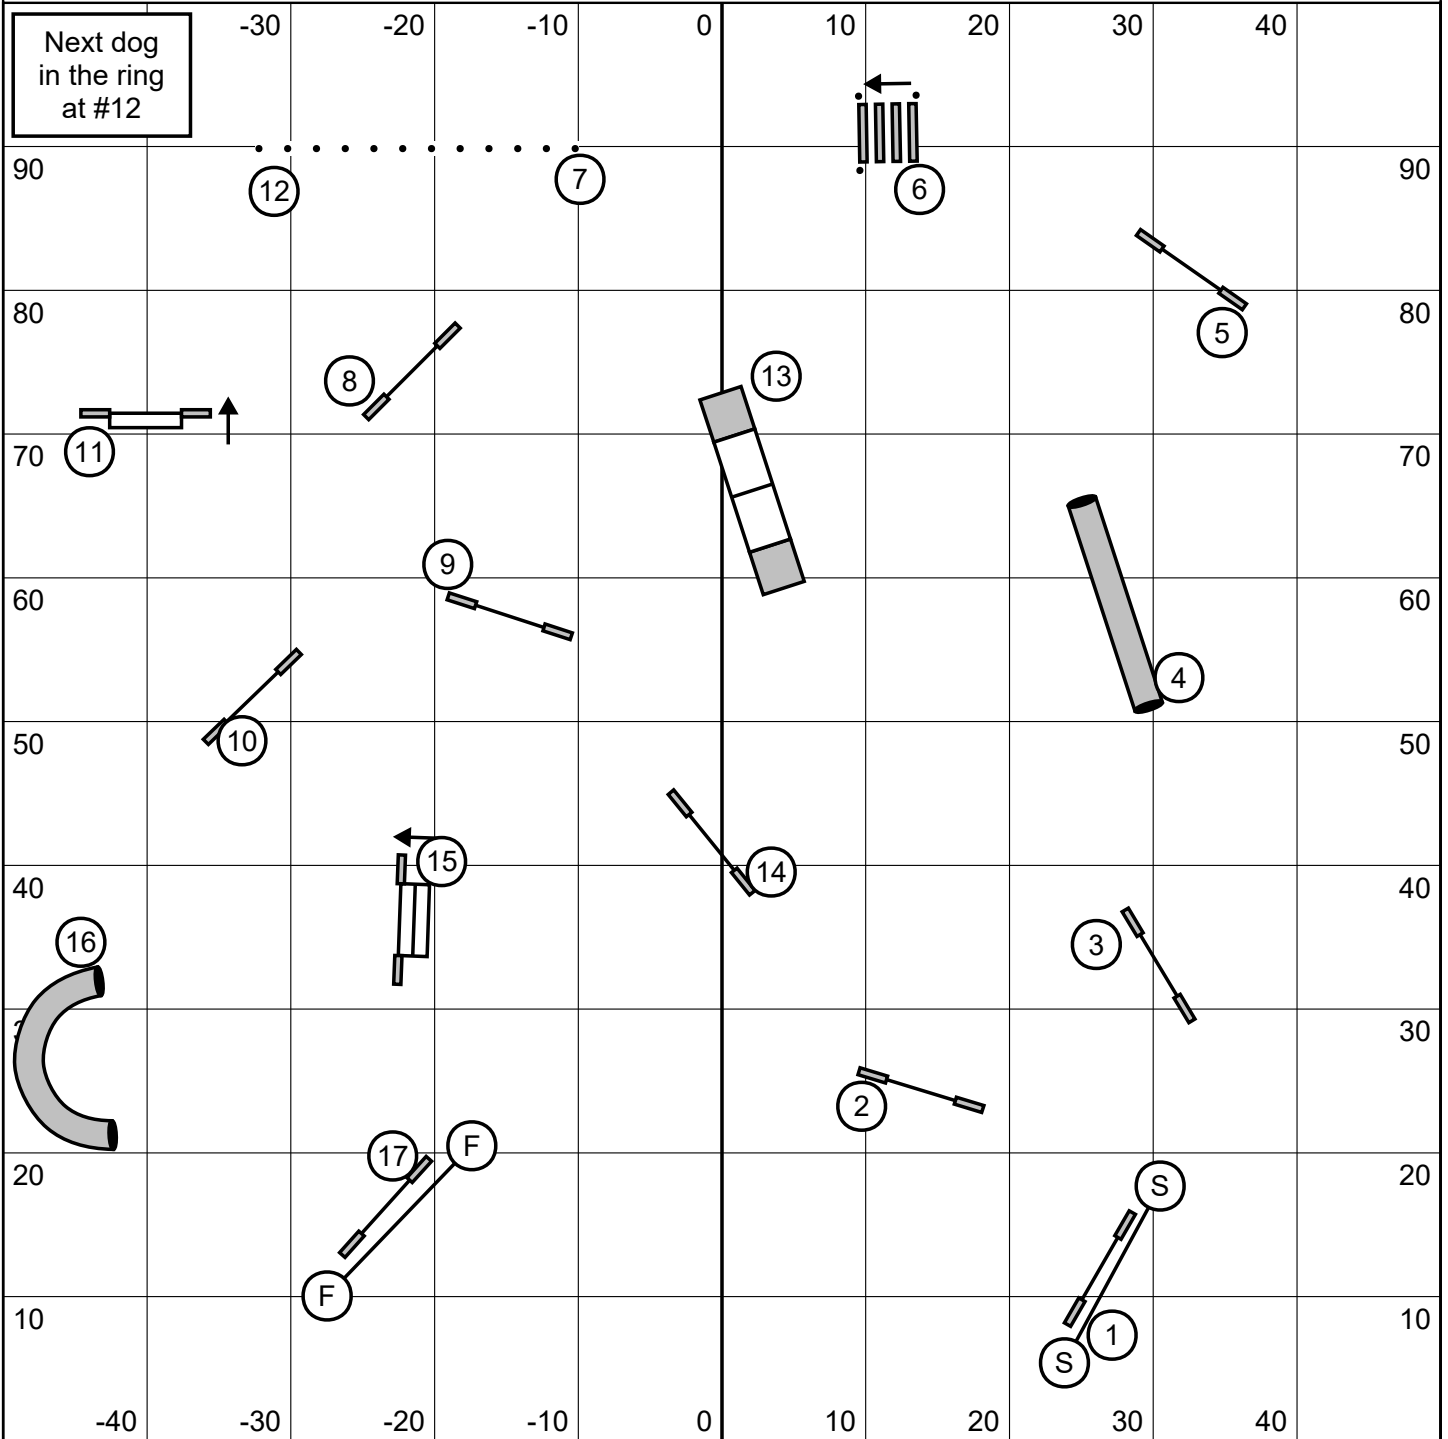

Riverside Canine Canine Center - North Kingstown, RI
Friday July 7, 2017 - Steeplechase/Perf. Speed Jumping

Judge: Terry Smorch - Lake Elmo, MN

Next dog
in the ring
at #12