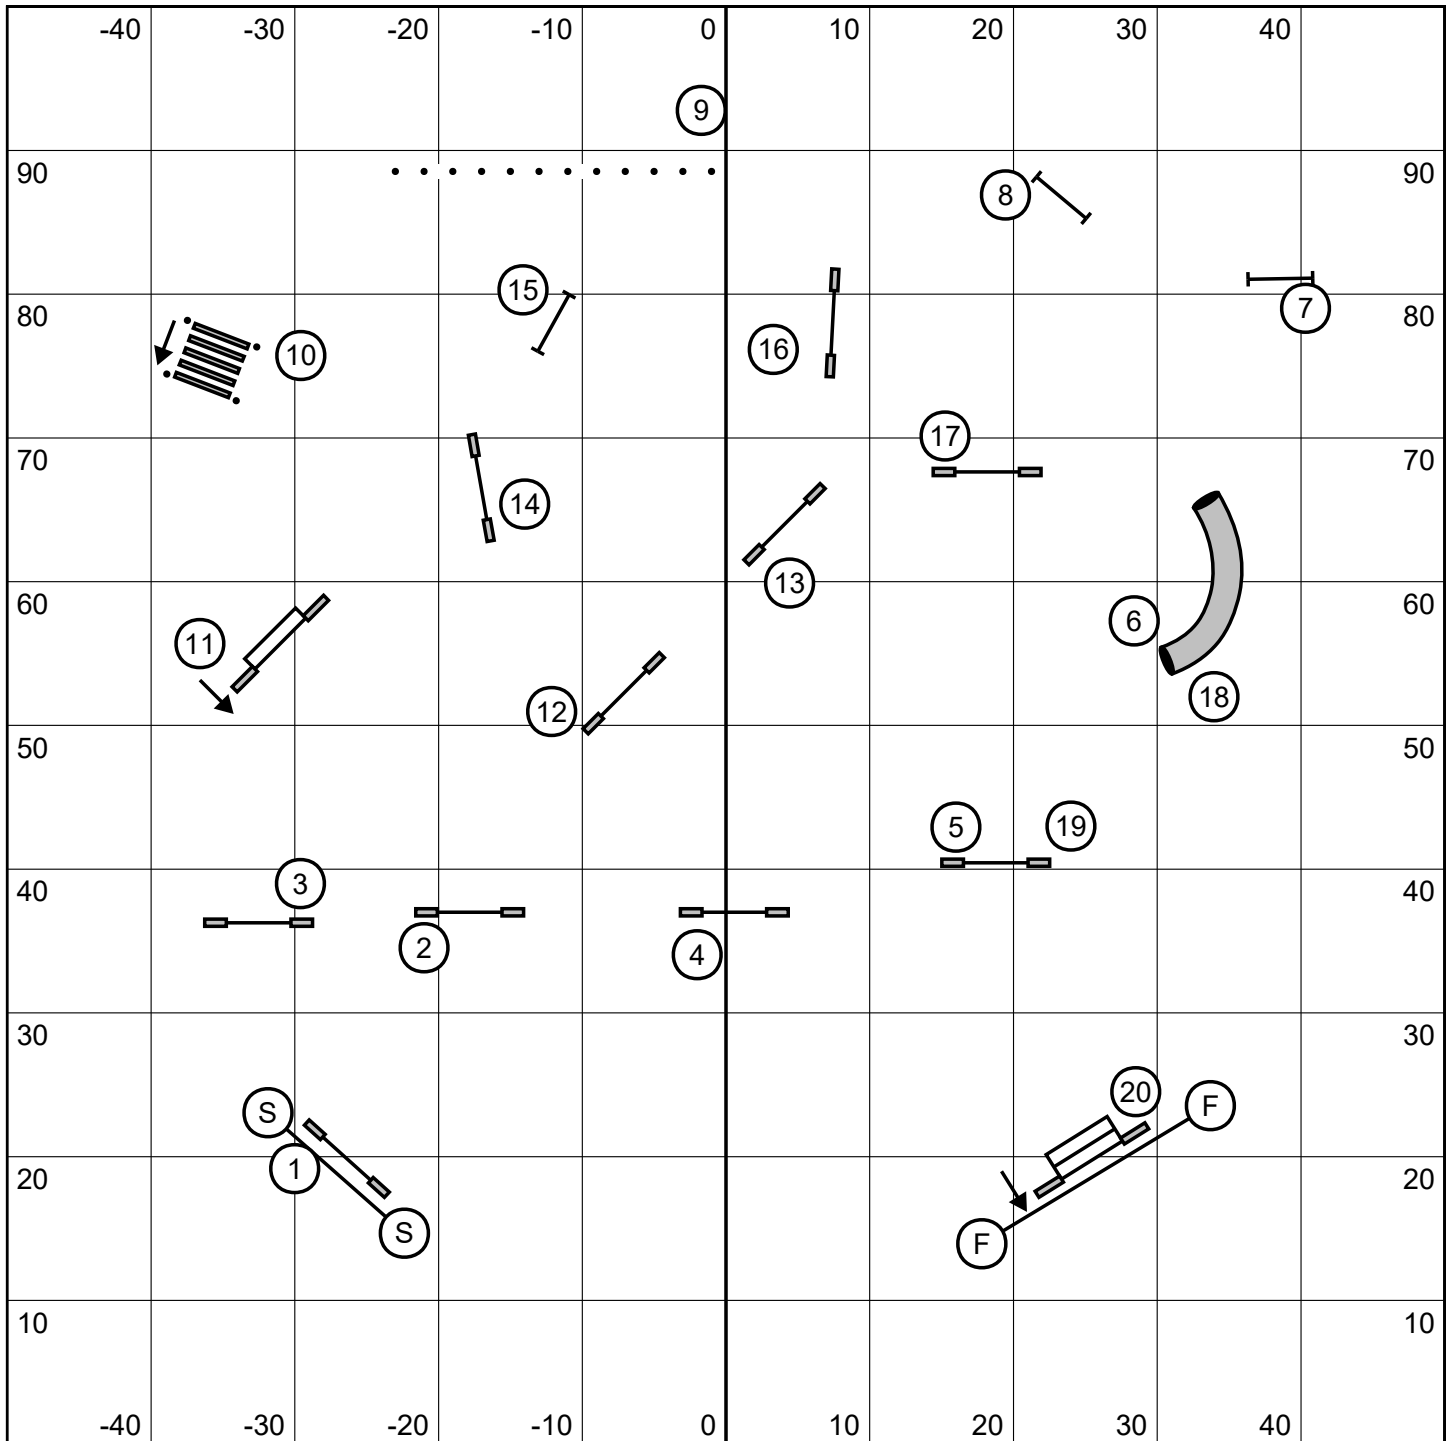

Team'PVP Jumpers
July 7, 2017

Regionals at Riverside, RI
Jean Wilkins