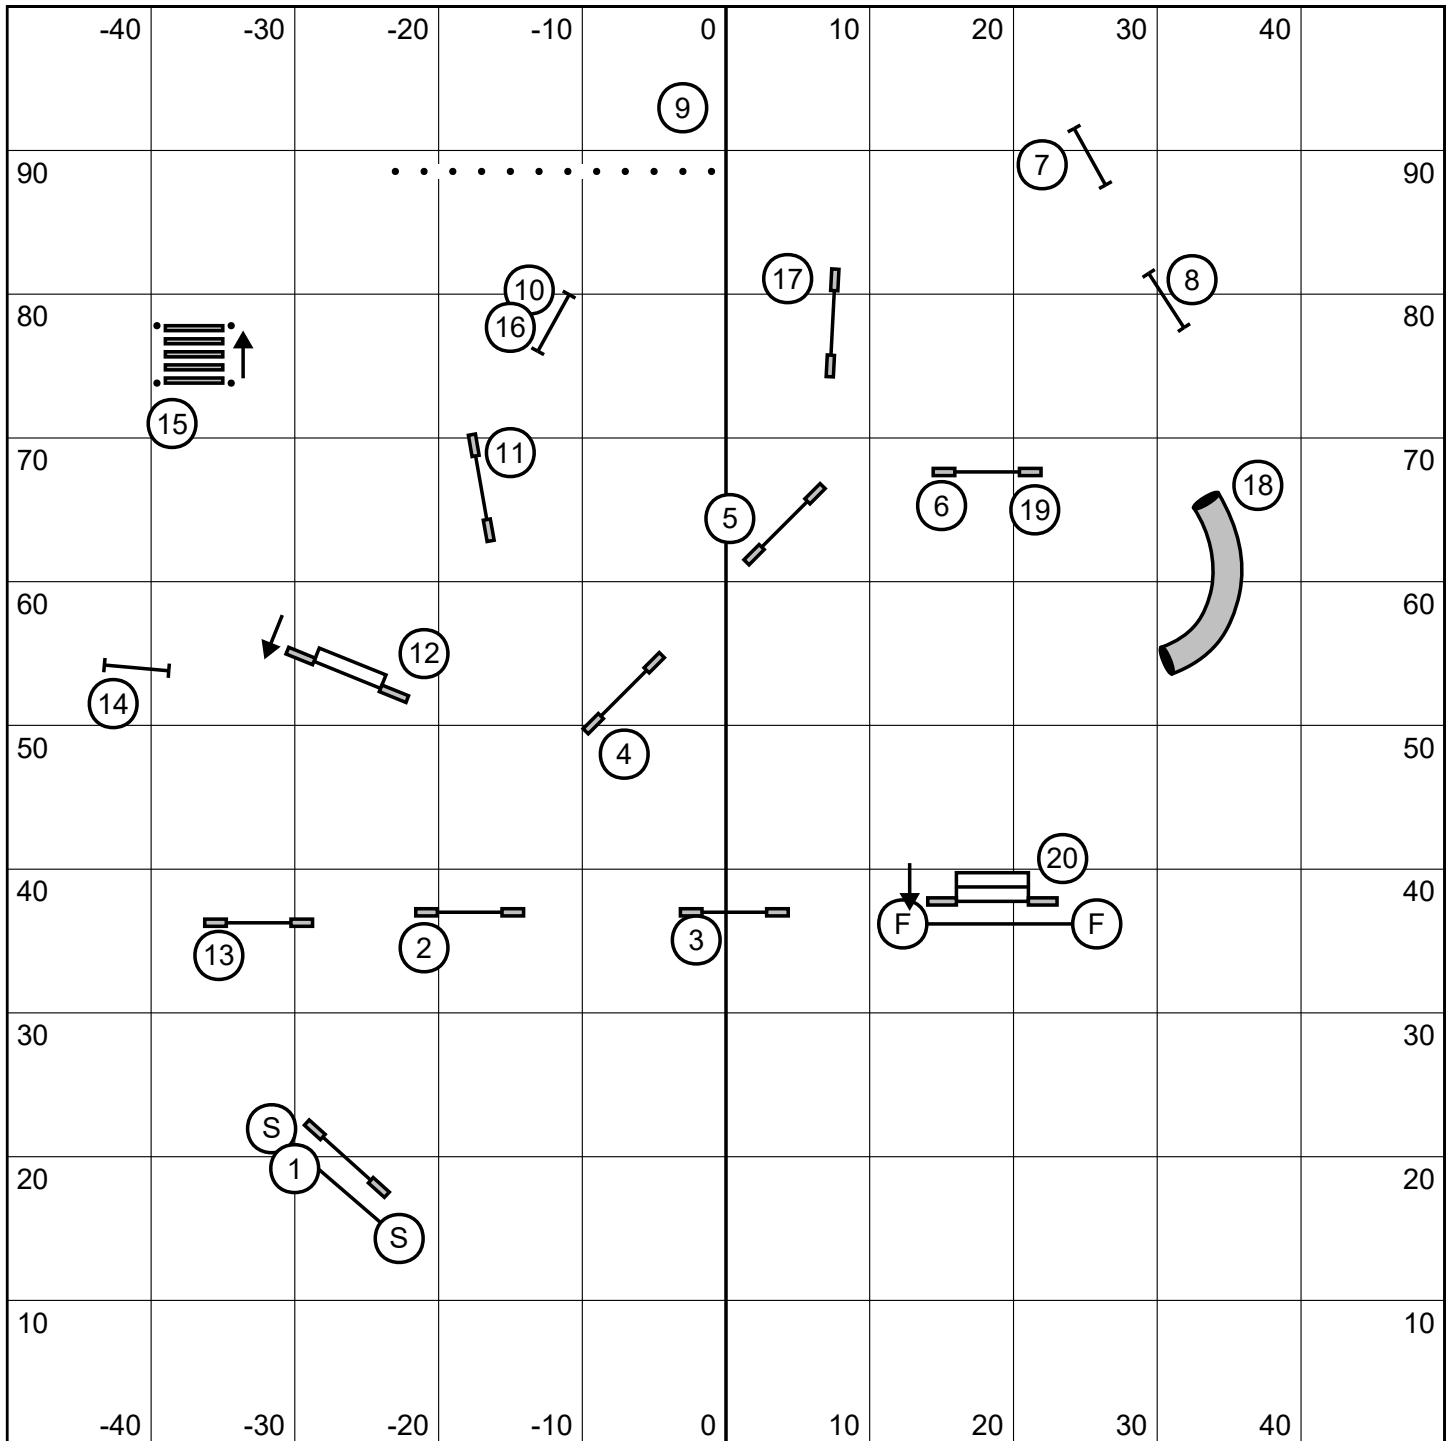

MC/PMC Biathlon Jumpers
July 7, 2017

Regionals at Riverside, RI
Jean Wilkins