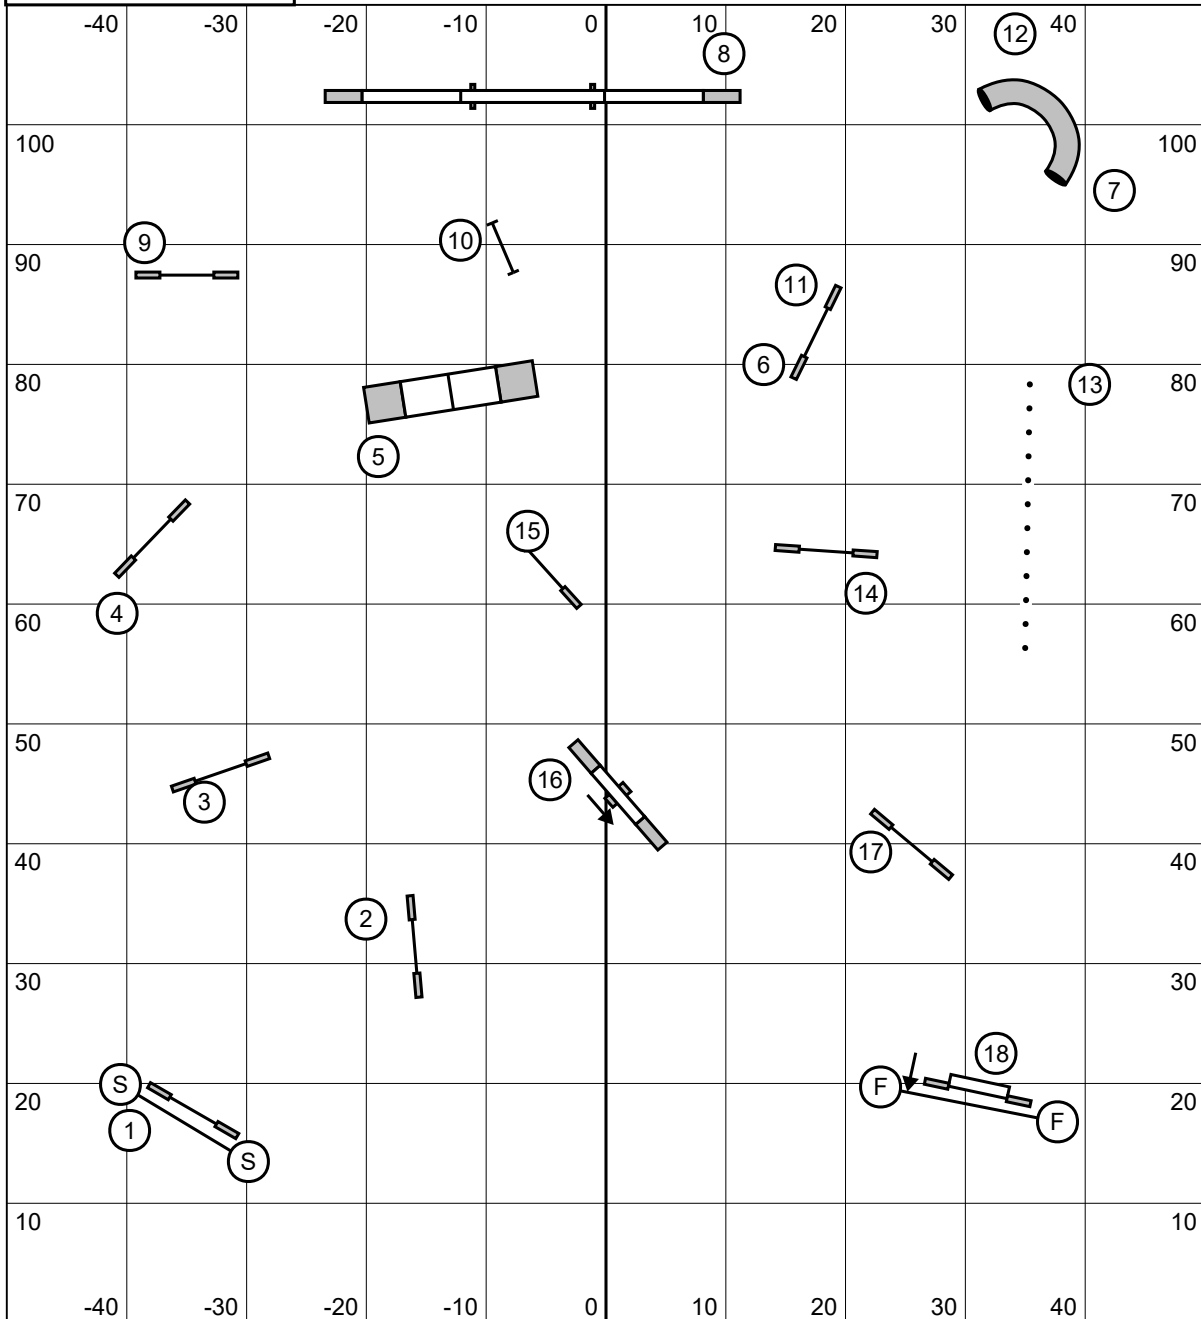

Riverside Canine Center
July 7, 2017
Judge: Francisco Berjon

Grand Prix / PGP