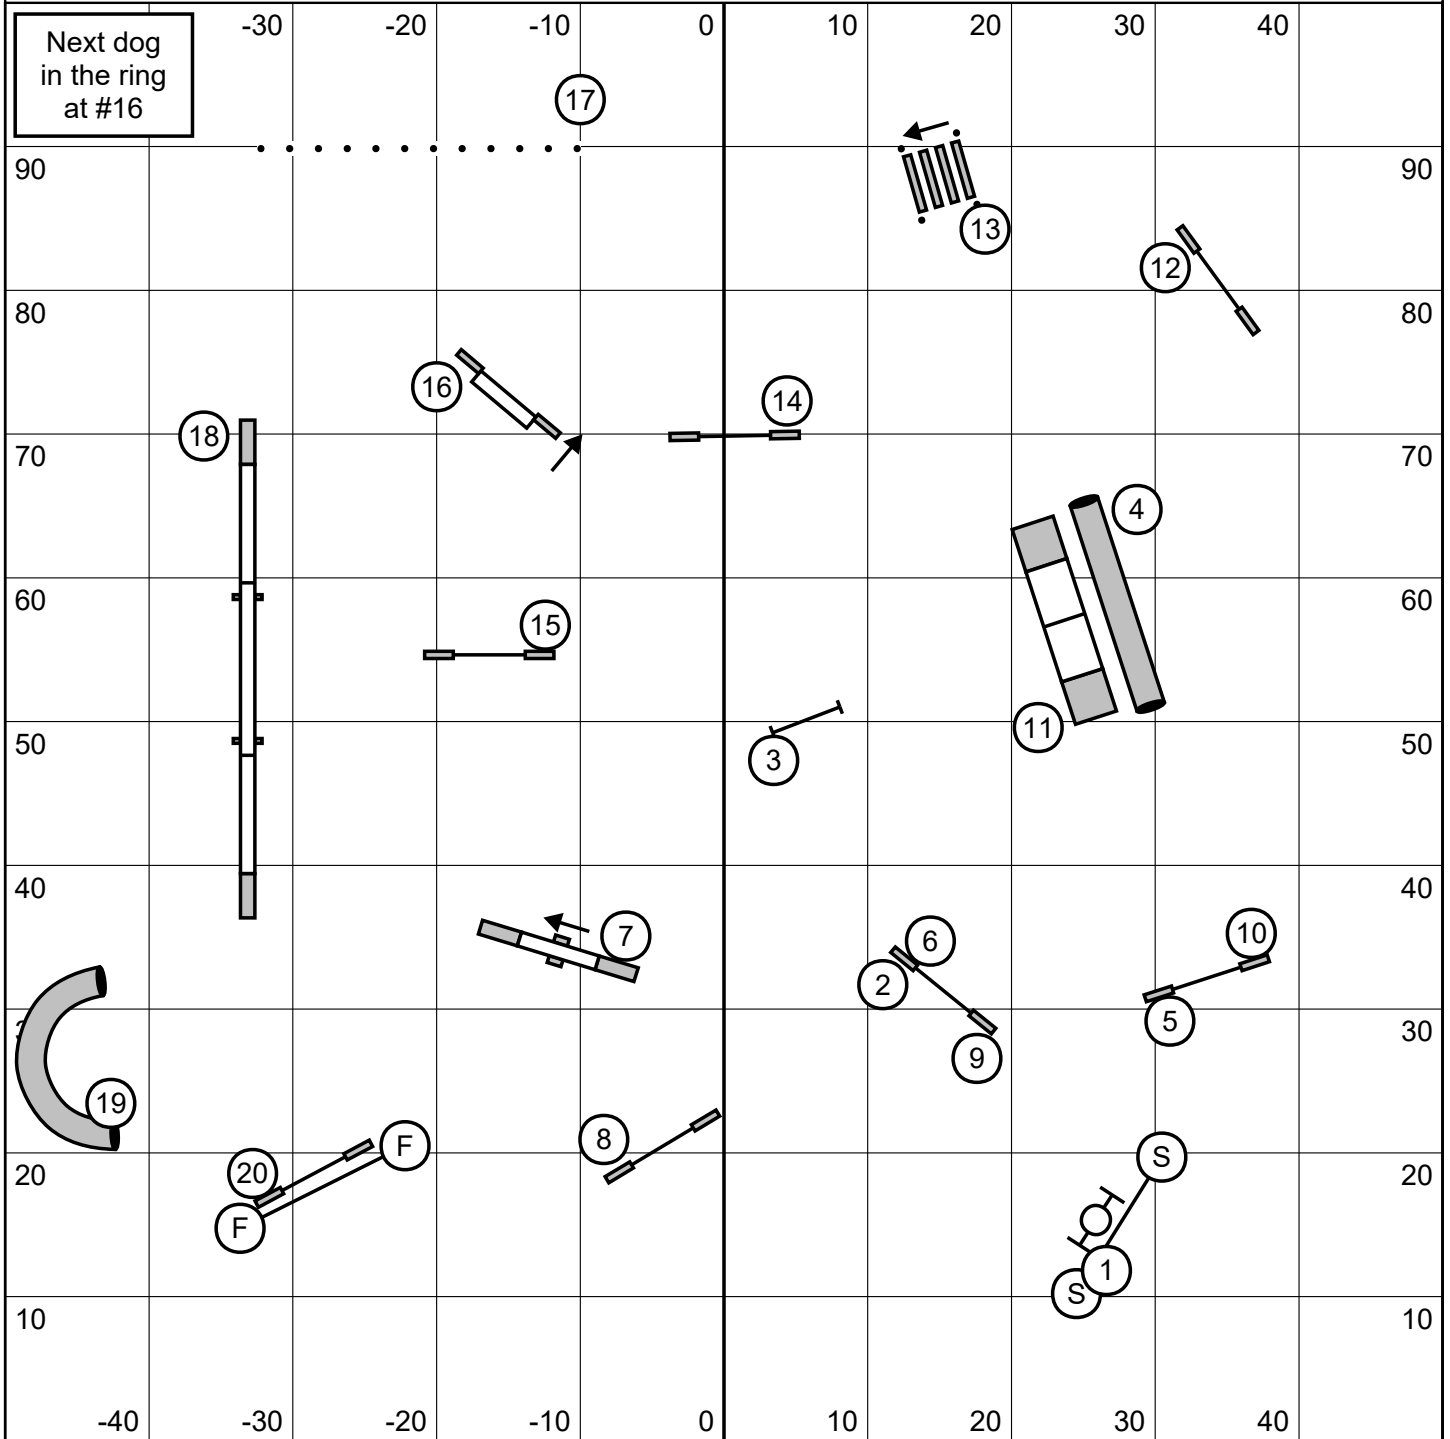

Riverside Canine Canine Center - North Kingstown, RI

Friday July 7, 2017 - Masters/Perf. Challenge Biathlon Standard

Judge: Terry Smorch - Lake Elmo, MN