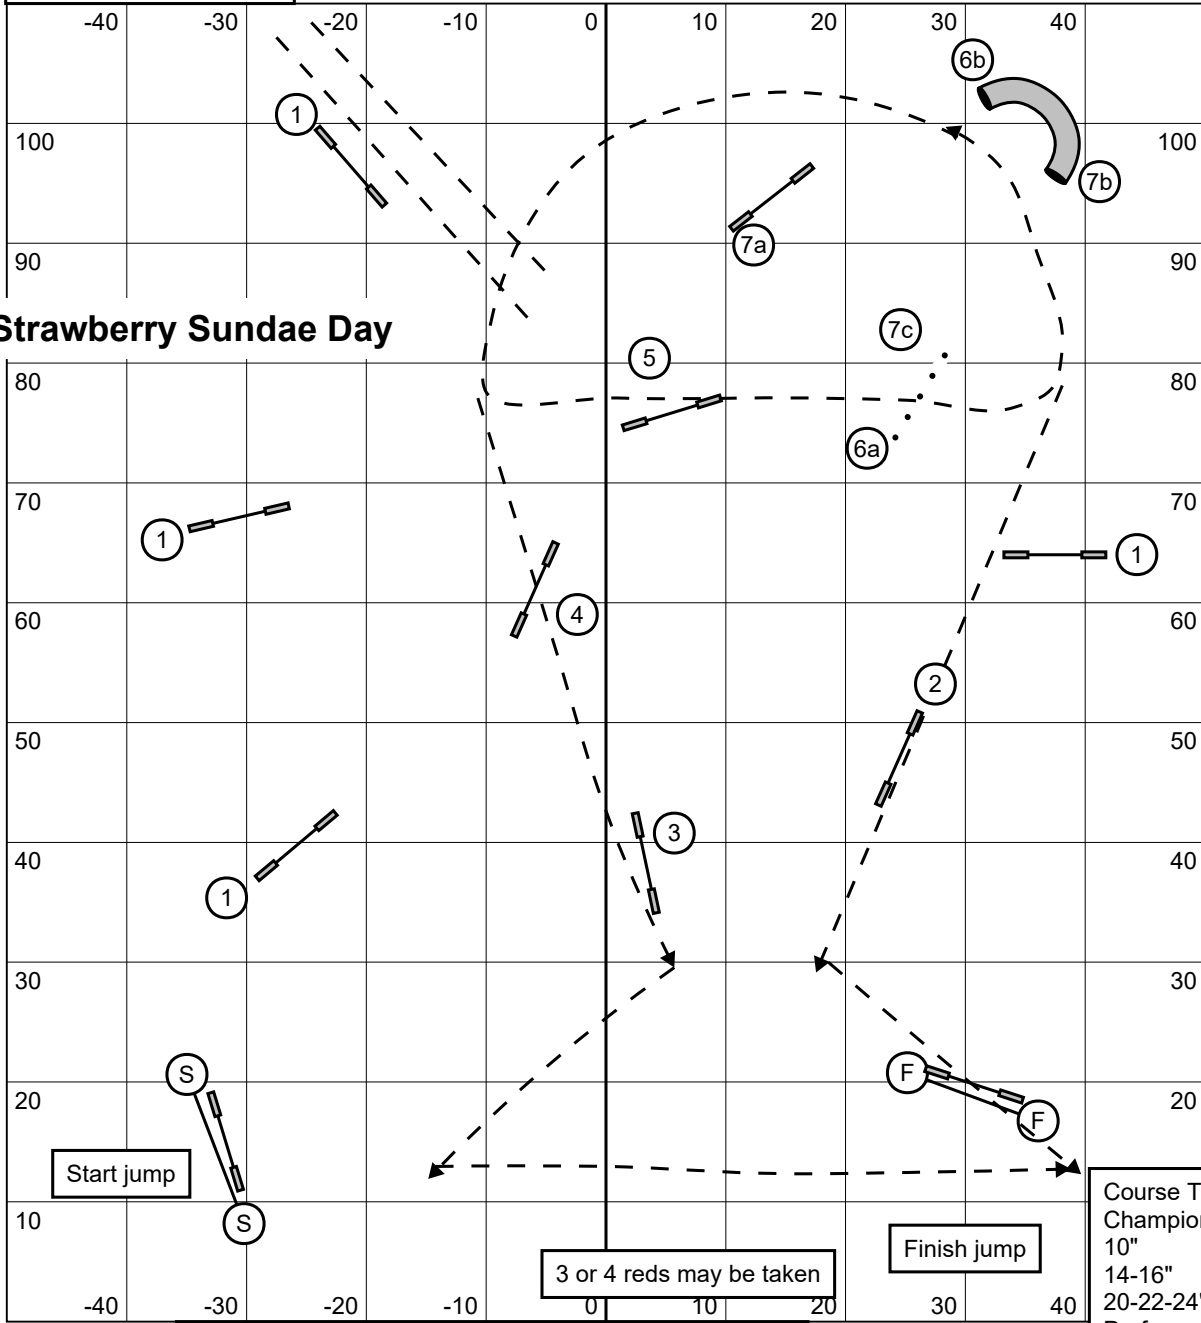

Team Snooker / PVS

Strawberry Sundae Day

Start jump

Finish jump

3 or 4 reds may be taken

Opening: All obstacles are bi-directional.
 Except #7b need to be taken as numbered, if it's taken in the wrong way has to be fixed for "0" points.
 Closing as numbered.
 #2 is bi-directional at closing