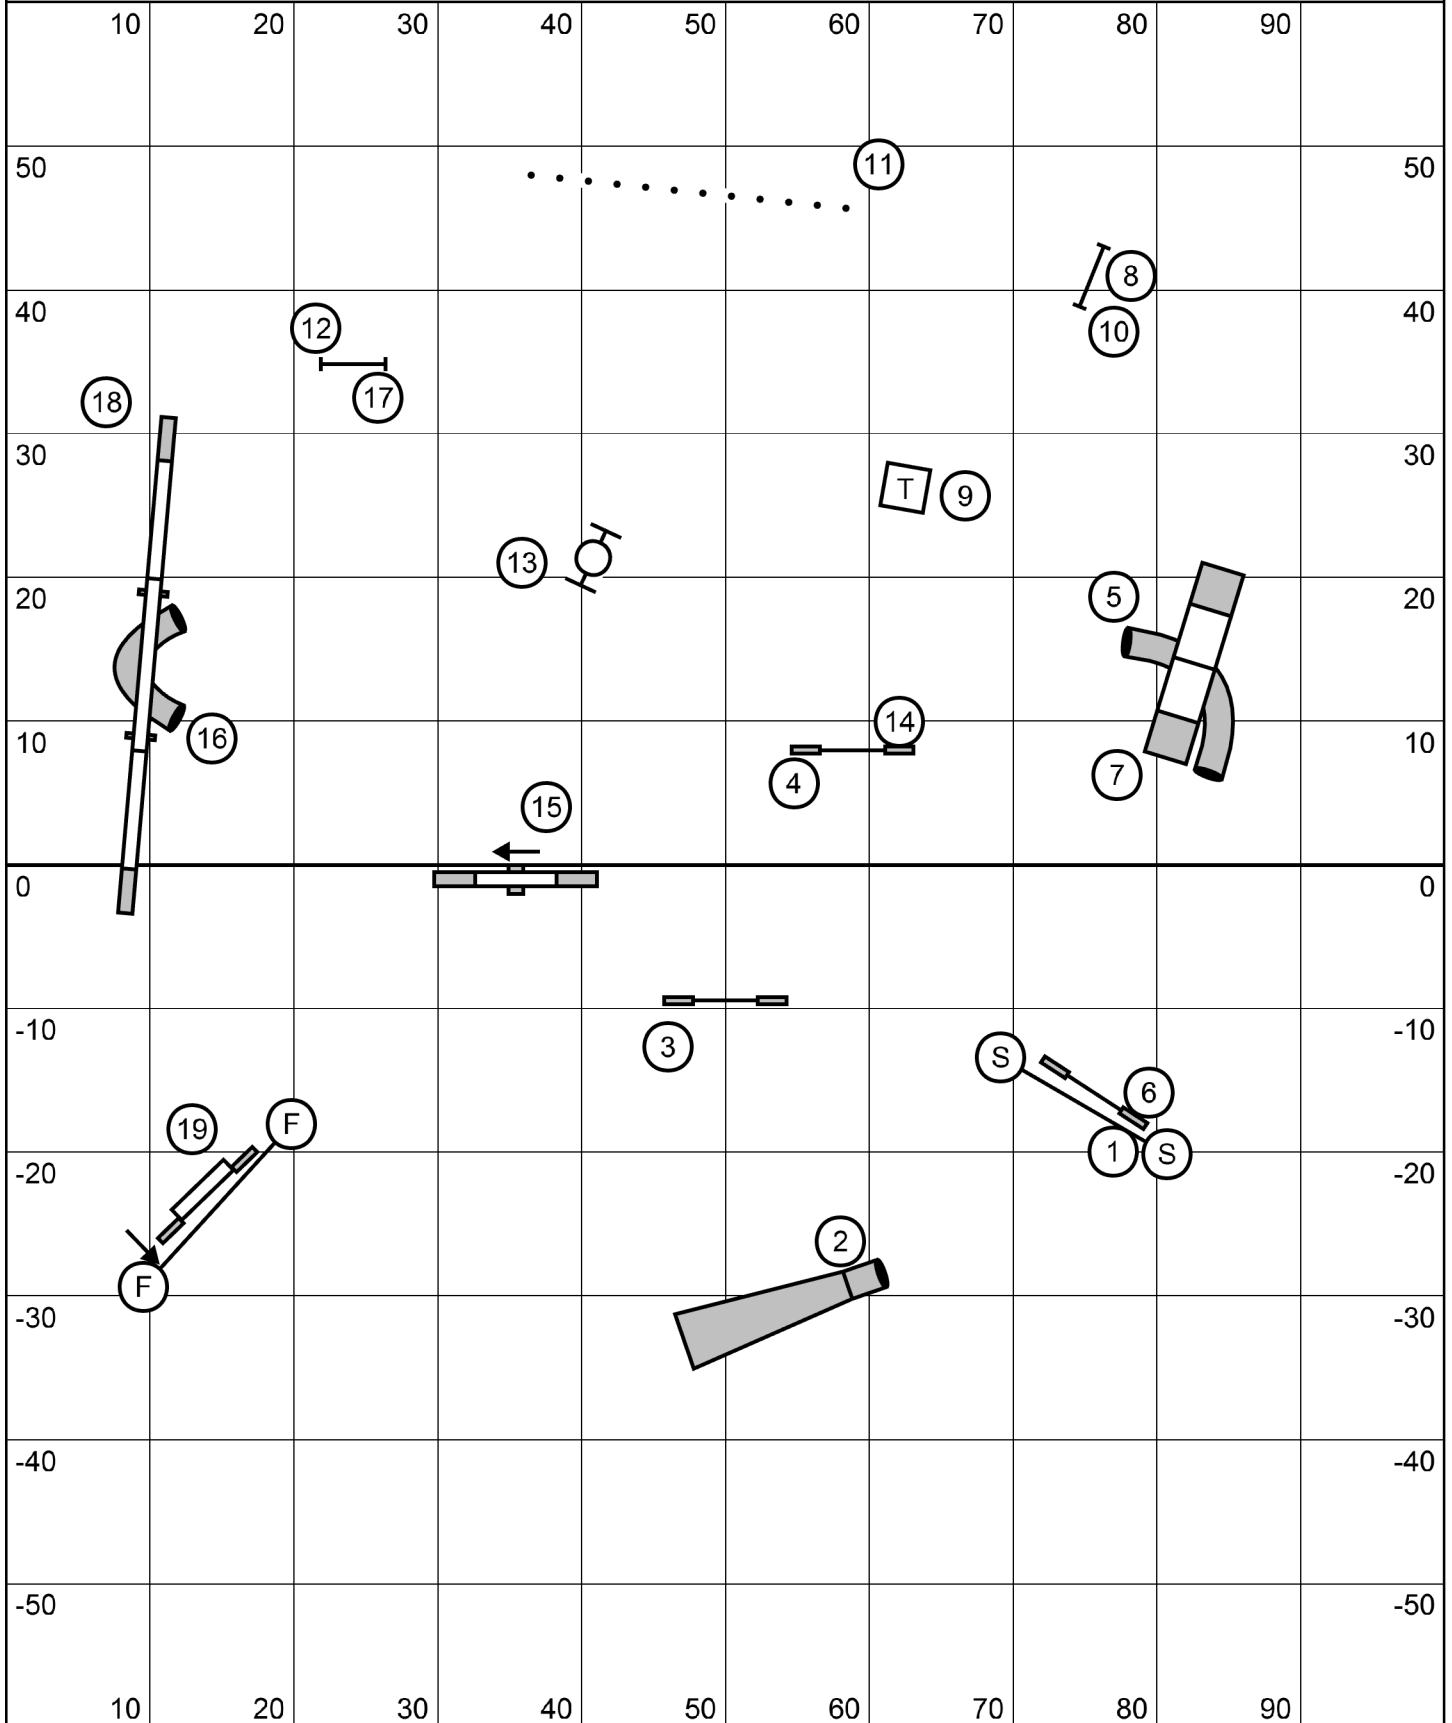

Master/PIII/Vet Standard

Playing Agility with Style - New England Regional, North Kingston, RI

Sunday, July 12, 2015

Judge: Nita Woulf