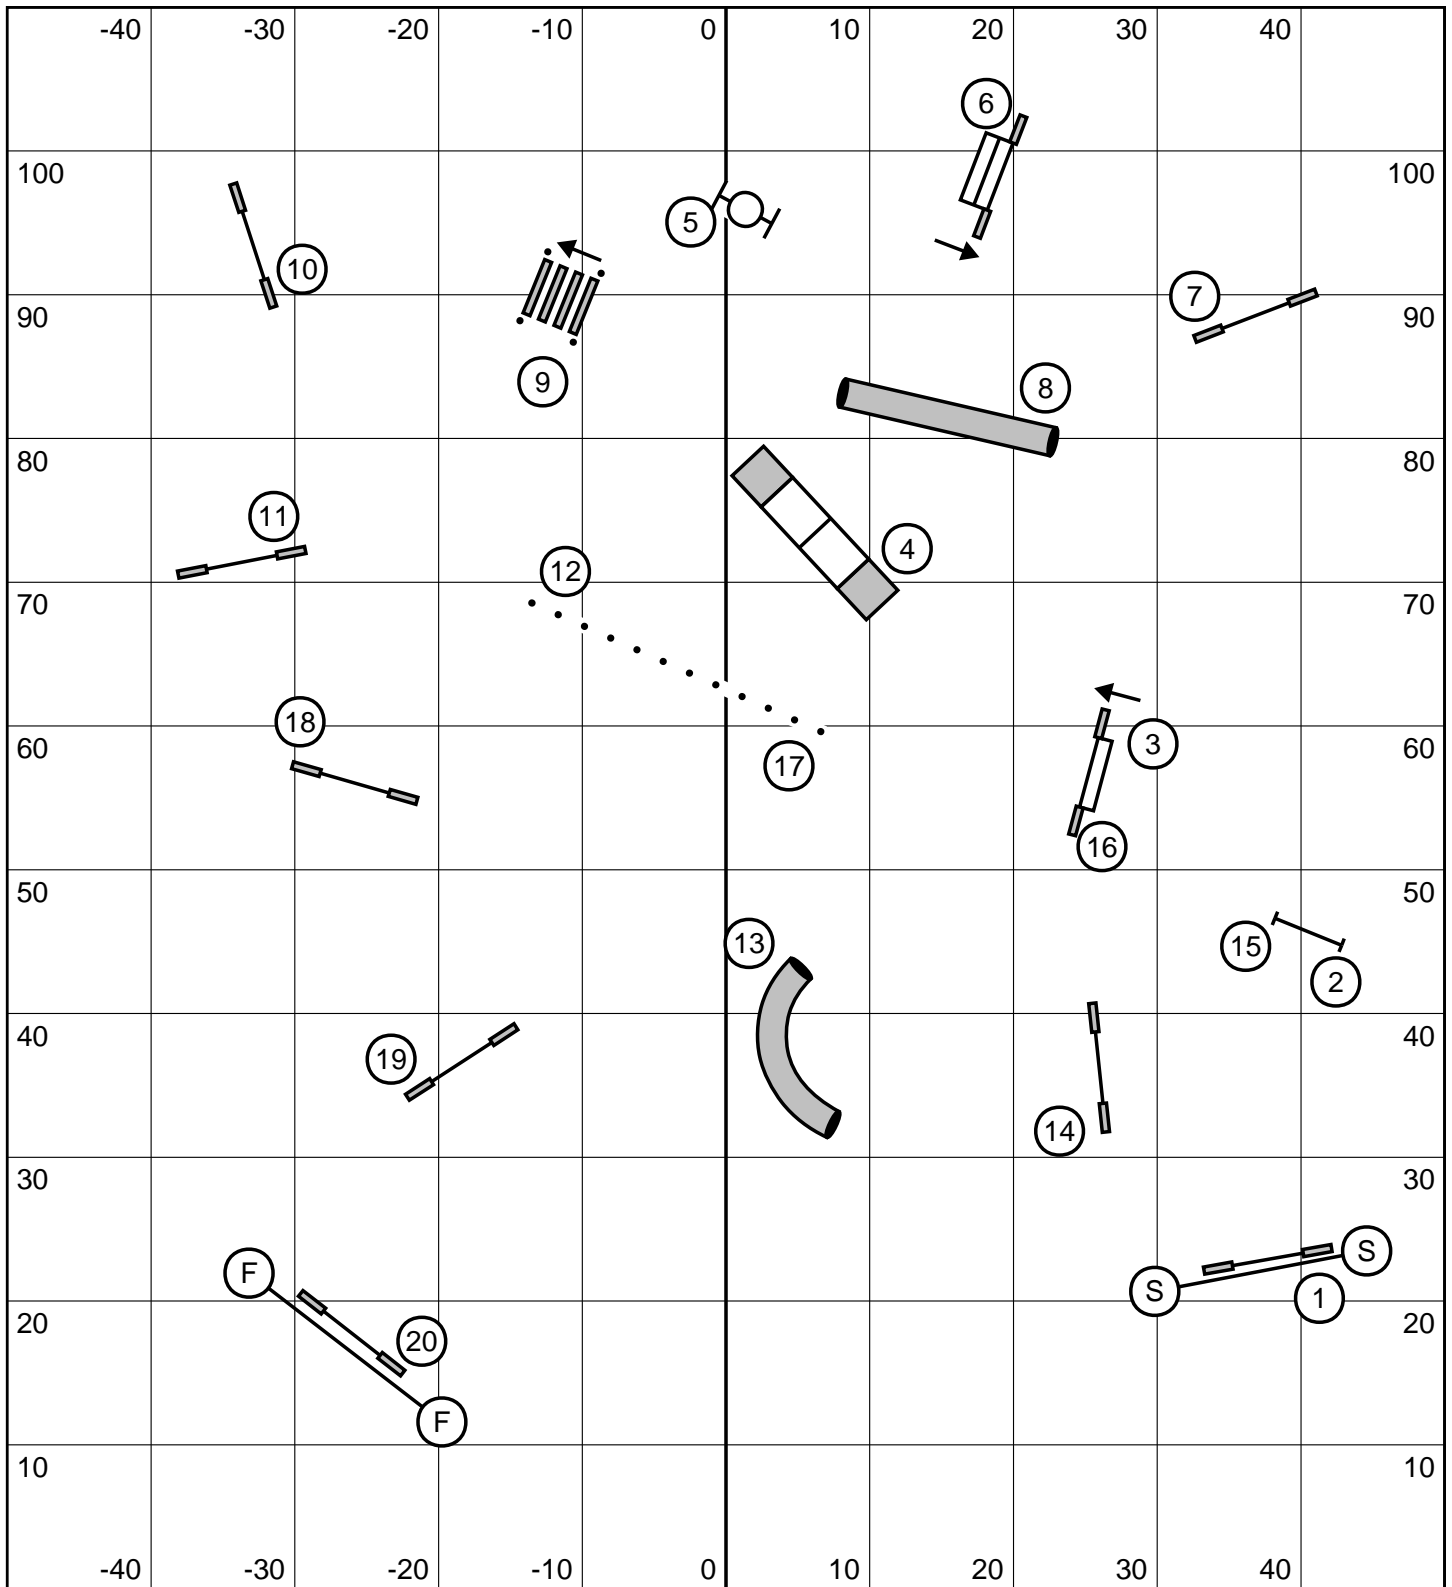

Playing Agility With Style
July 12, 2015 - Wide World of Indoor Sports:North Kingstown, RI

Steeplechase/PSJ Regional Finals Class
Adrienne Lynch