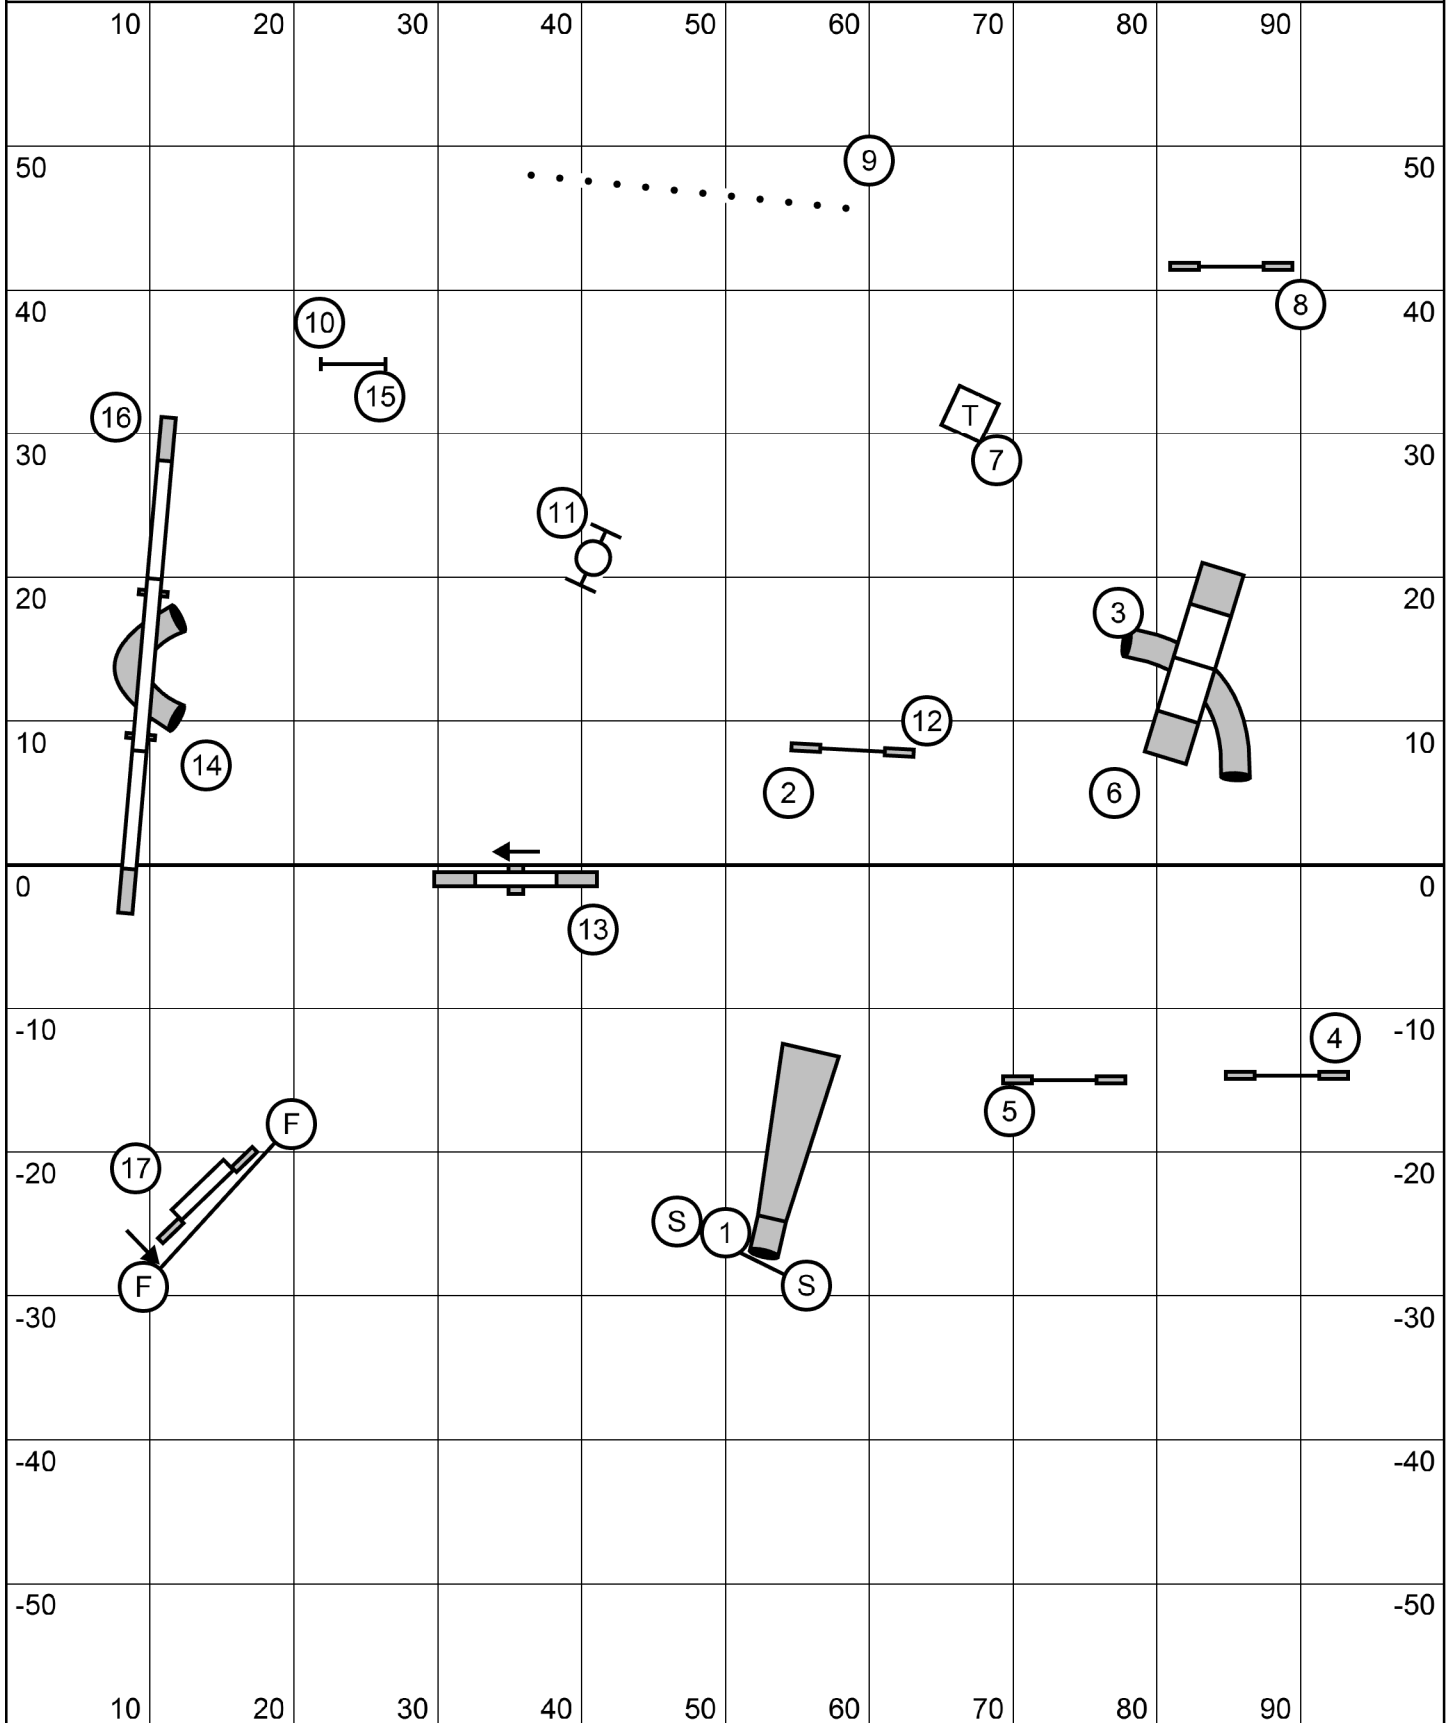

Advanced/PII Standard

Playing Agility with Style - New England Regional, North Kingston, RI

Sunday, July 12, 2015

Judge: Nita Woulf