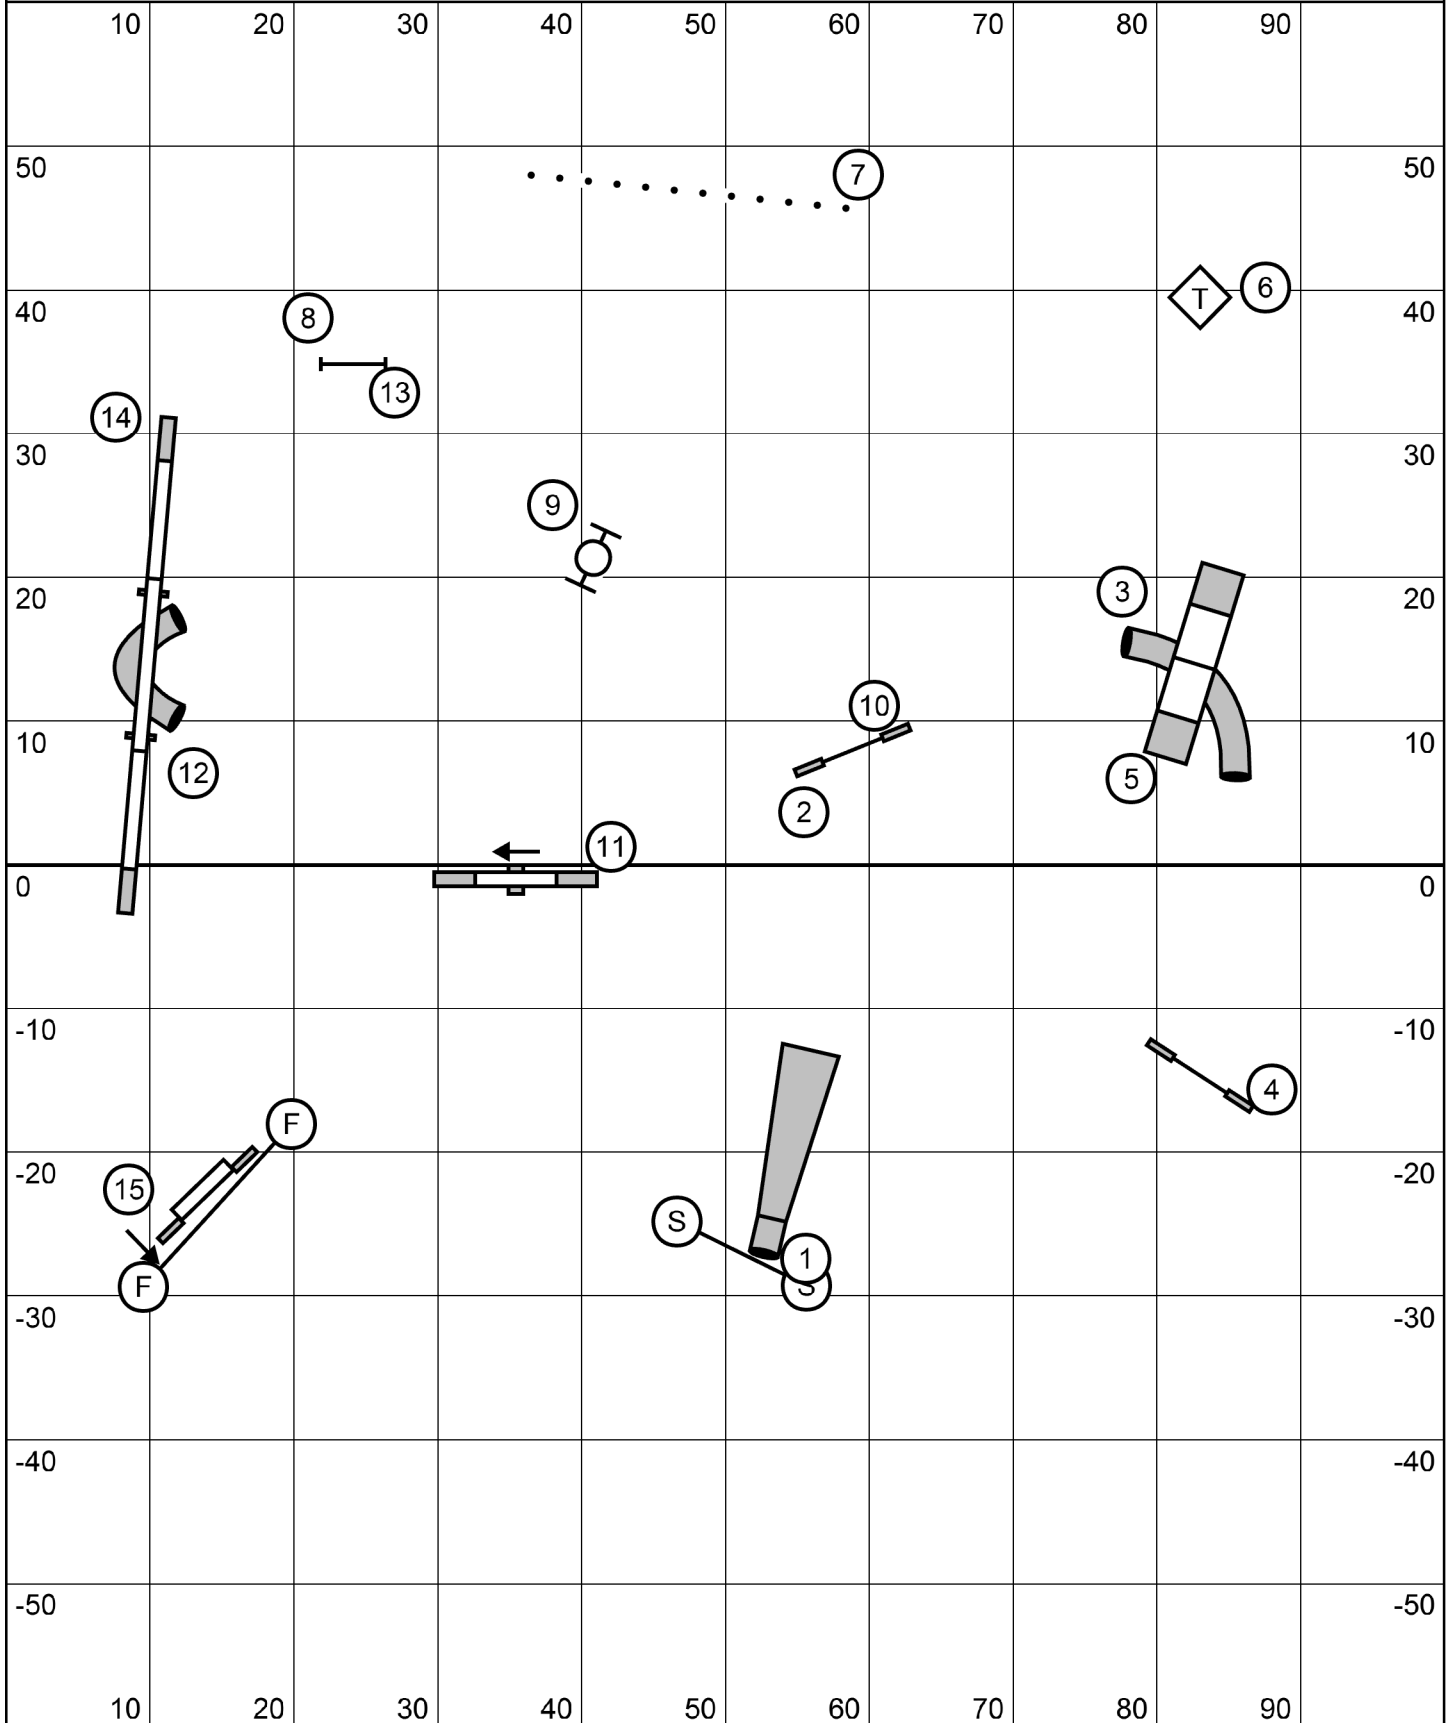

Starters/PI Standard

Playing Agility with Style - New England Regional, North Kingstone, RI

Sunday, July 12, 2015

Judge: Nita Woulf