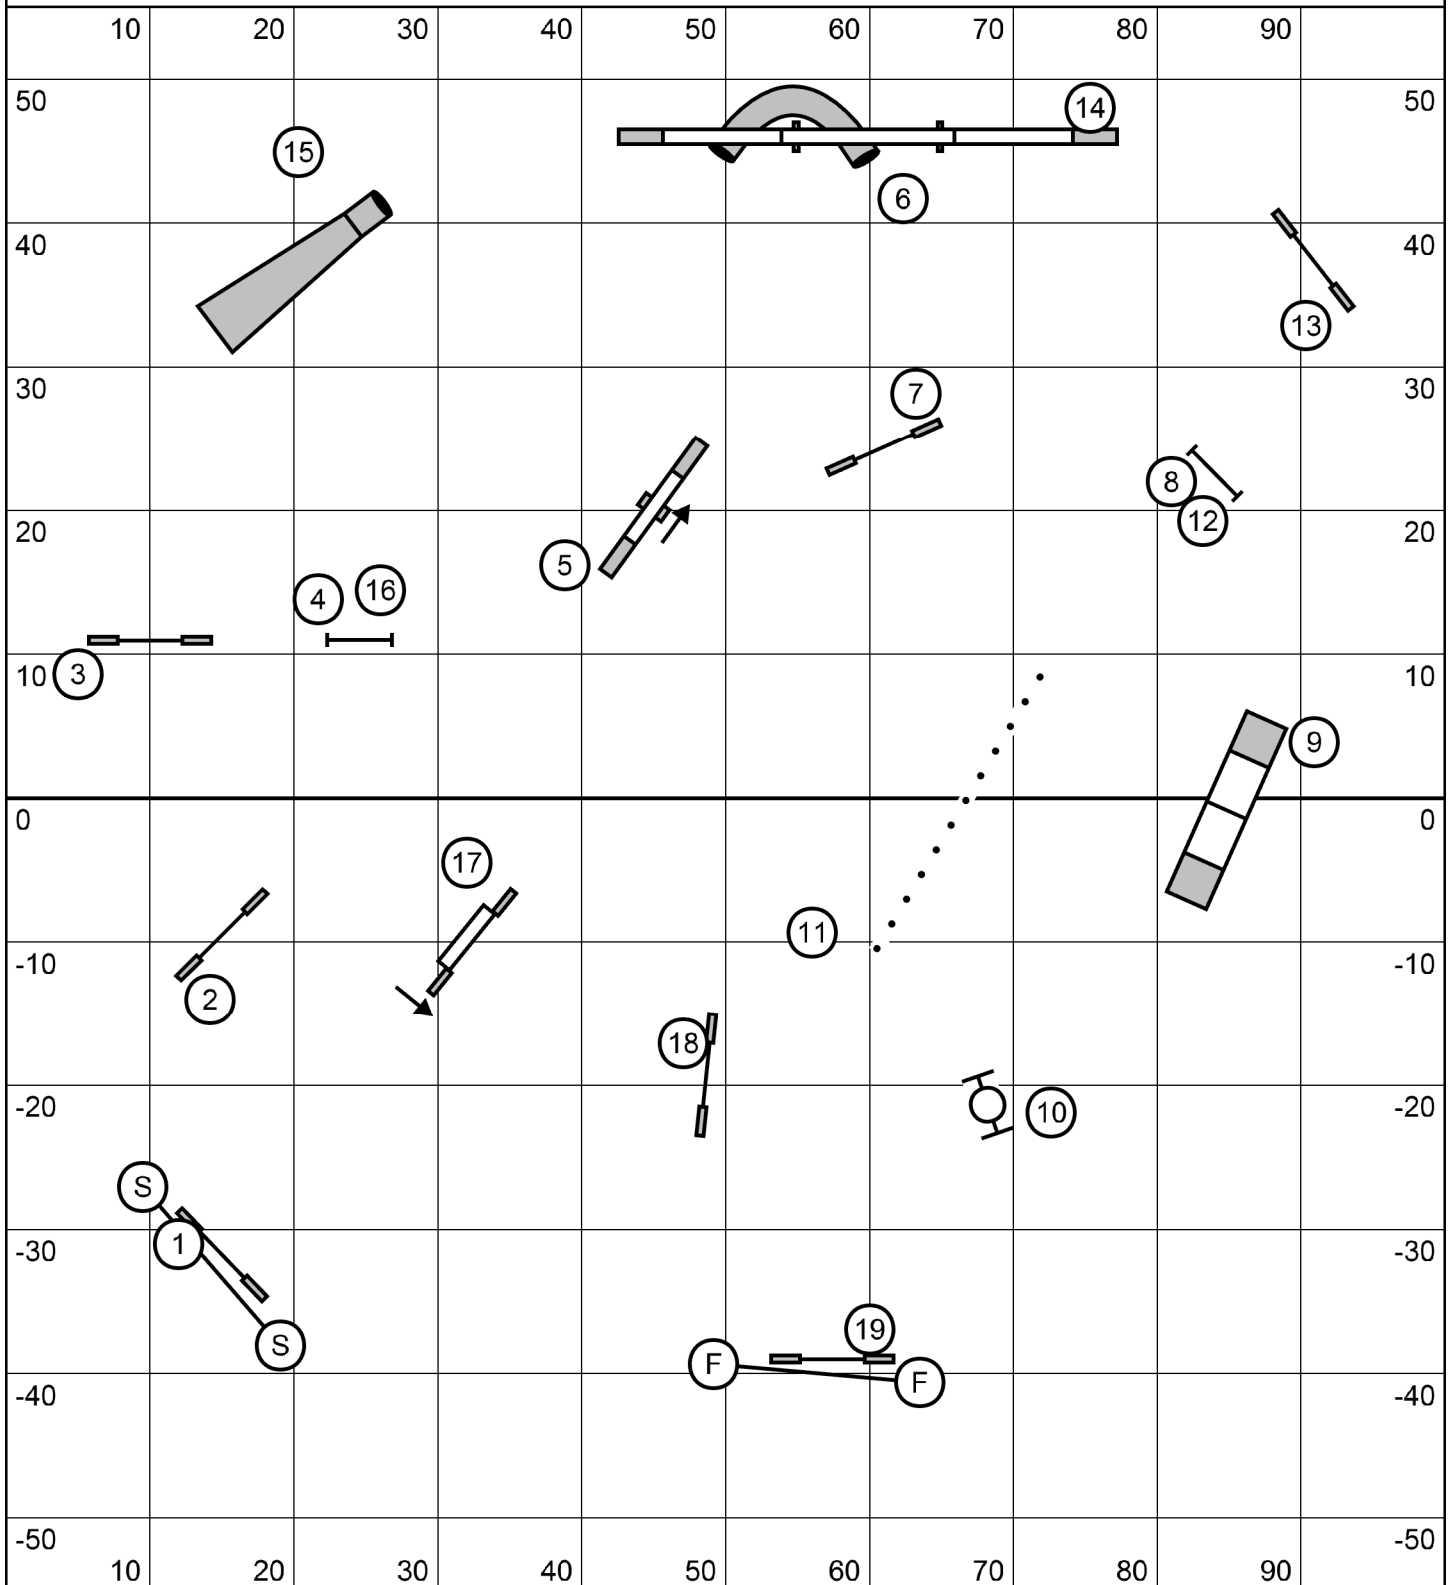

Grand Prix/PGP Regional

Playing Agility with Style - New England Regional, North Kingston, RI
Saturday, July 11, 2015 Judge: Nita Woulf