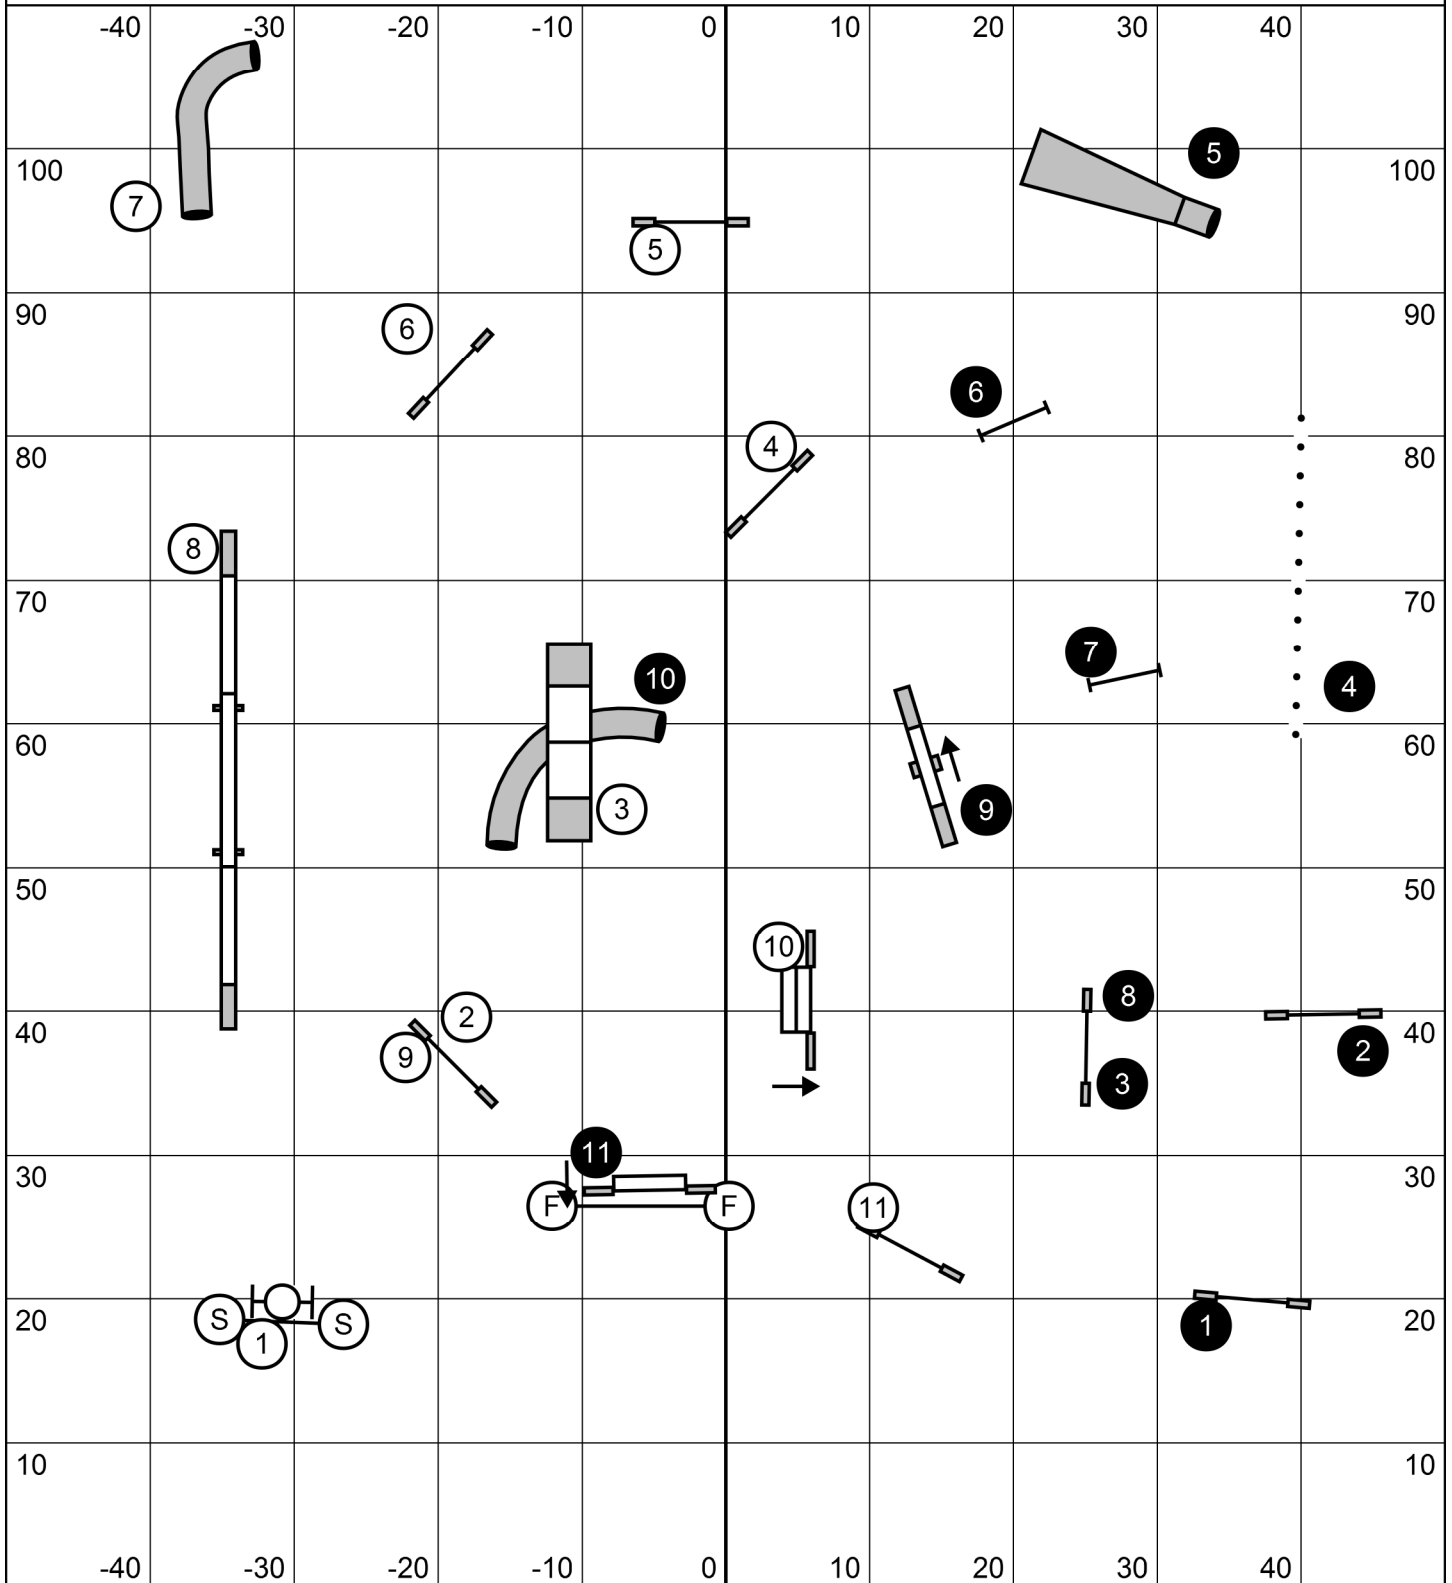

Playing Agility With Style  
Masters/P3/Veterans Gamblers  
July 11, 2015  
Judge: Tim Verrelli  
1357 Pt System (Weaves = 7)  
Back to Back OK, No sequencing of different Contacts  
25 Second Opening (18 opening points required)  
12/14: 16 sec, 16/18: 15 sec, 22/26: 14 sec (P+2, V+4)  
Joker 15 pts