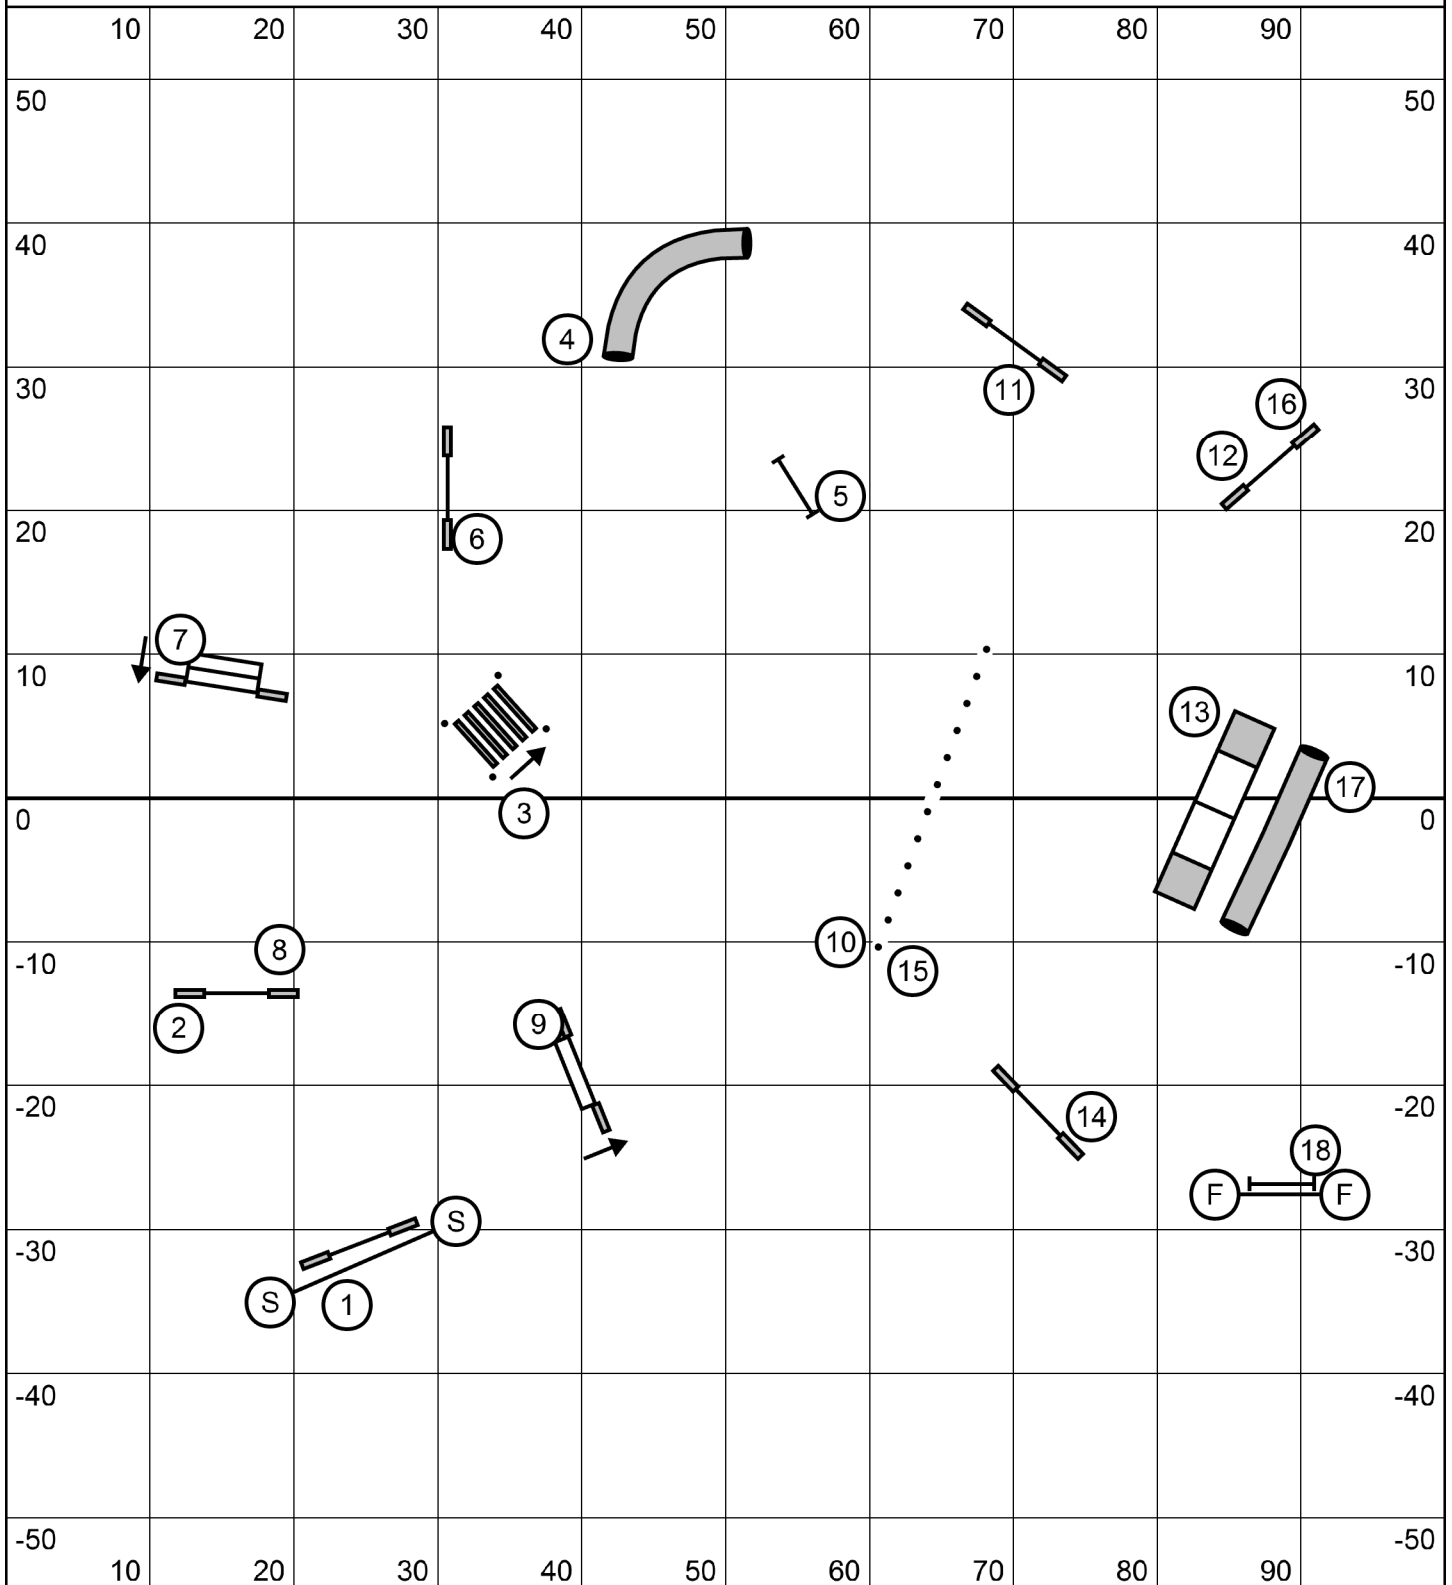

Steeplechase/PSJ Regional

Playing Agility with Style - New England Regional, North Kingston, RI
Saturday, July 11, 2015 Judge: Nita Woulf