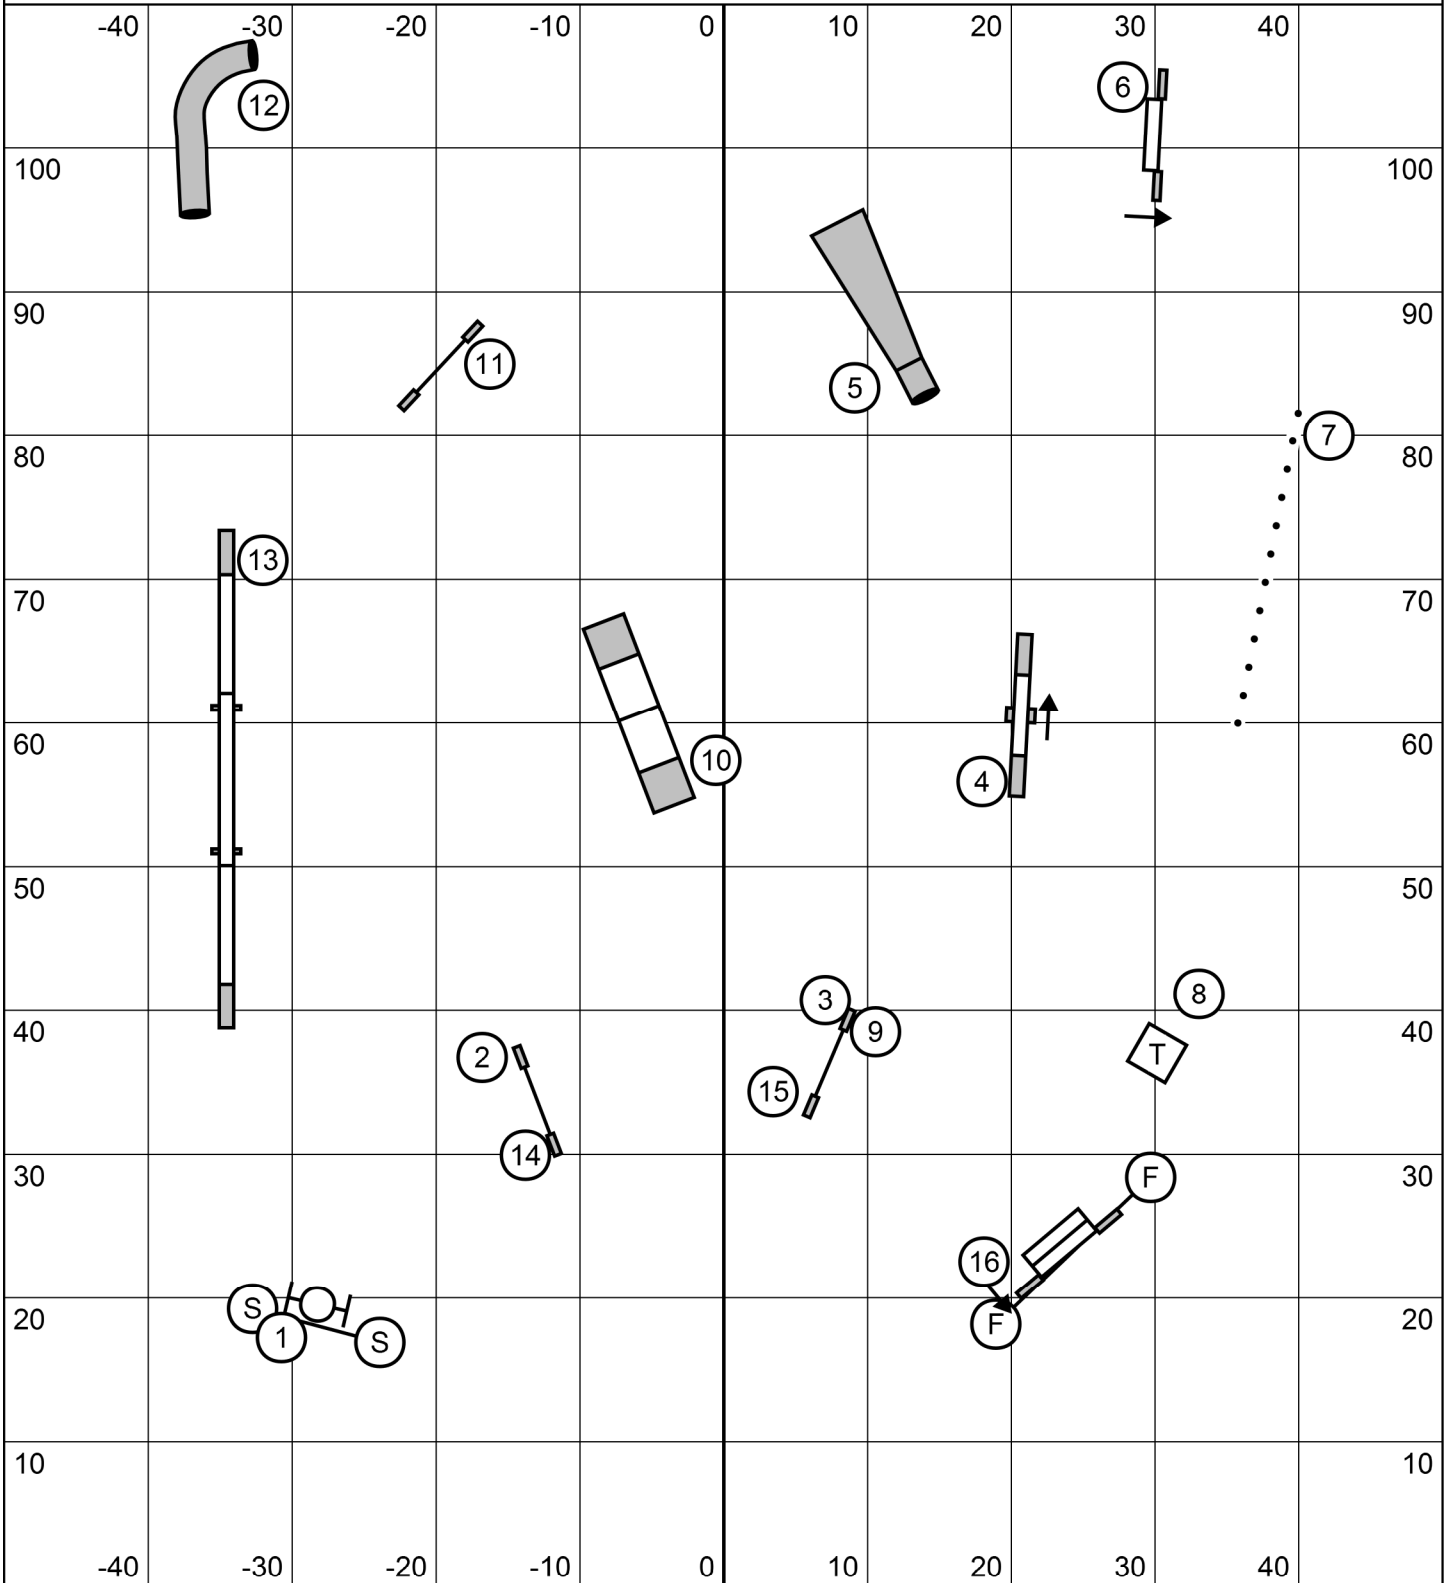

Playing Agility With Style
Starters/P1 Standard
July 11, 2015
Judge: Tim Verrelli