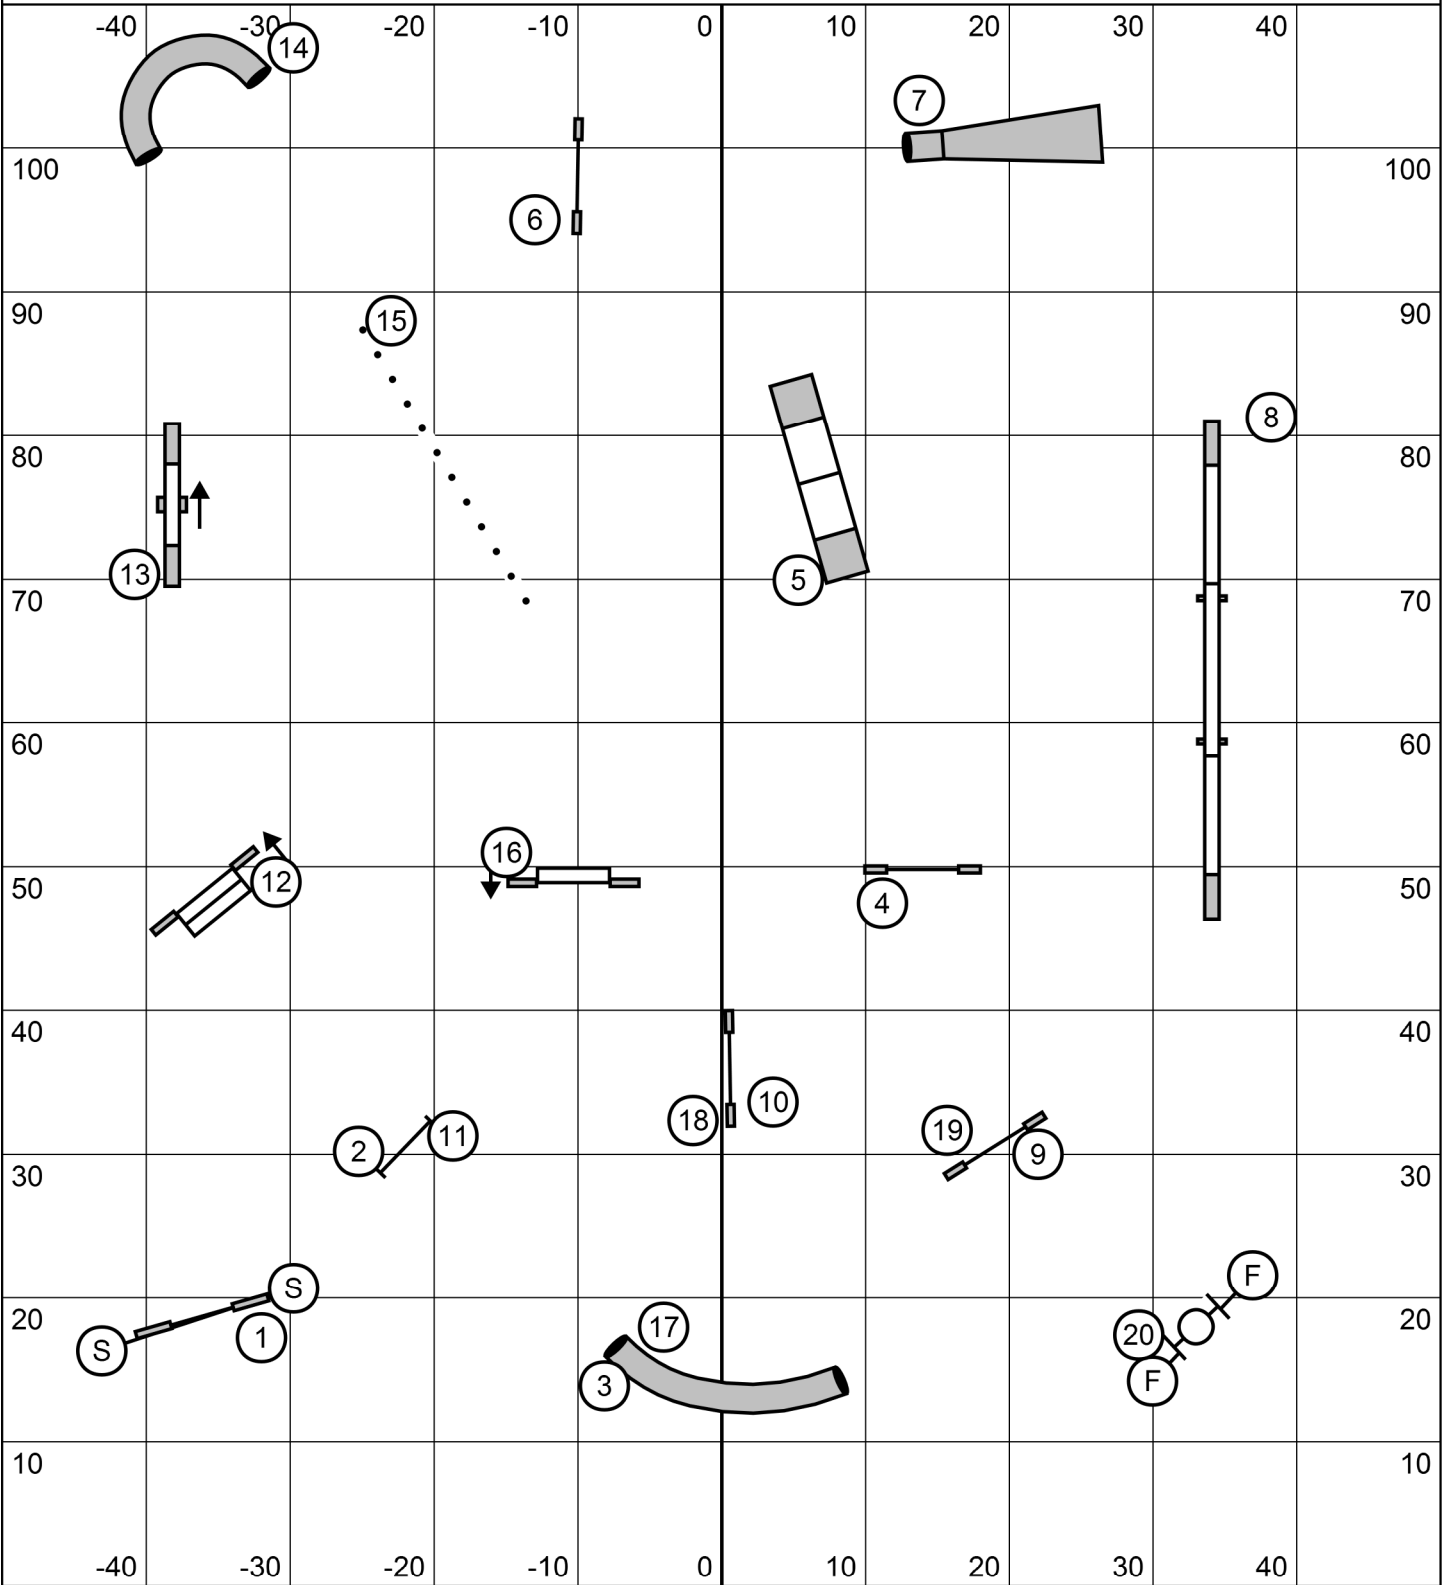

Playing Agility With Style
Masters Challenge Standard
July 10, 2015
Judge: Tim Verrelli