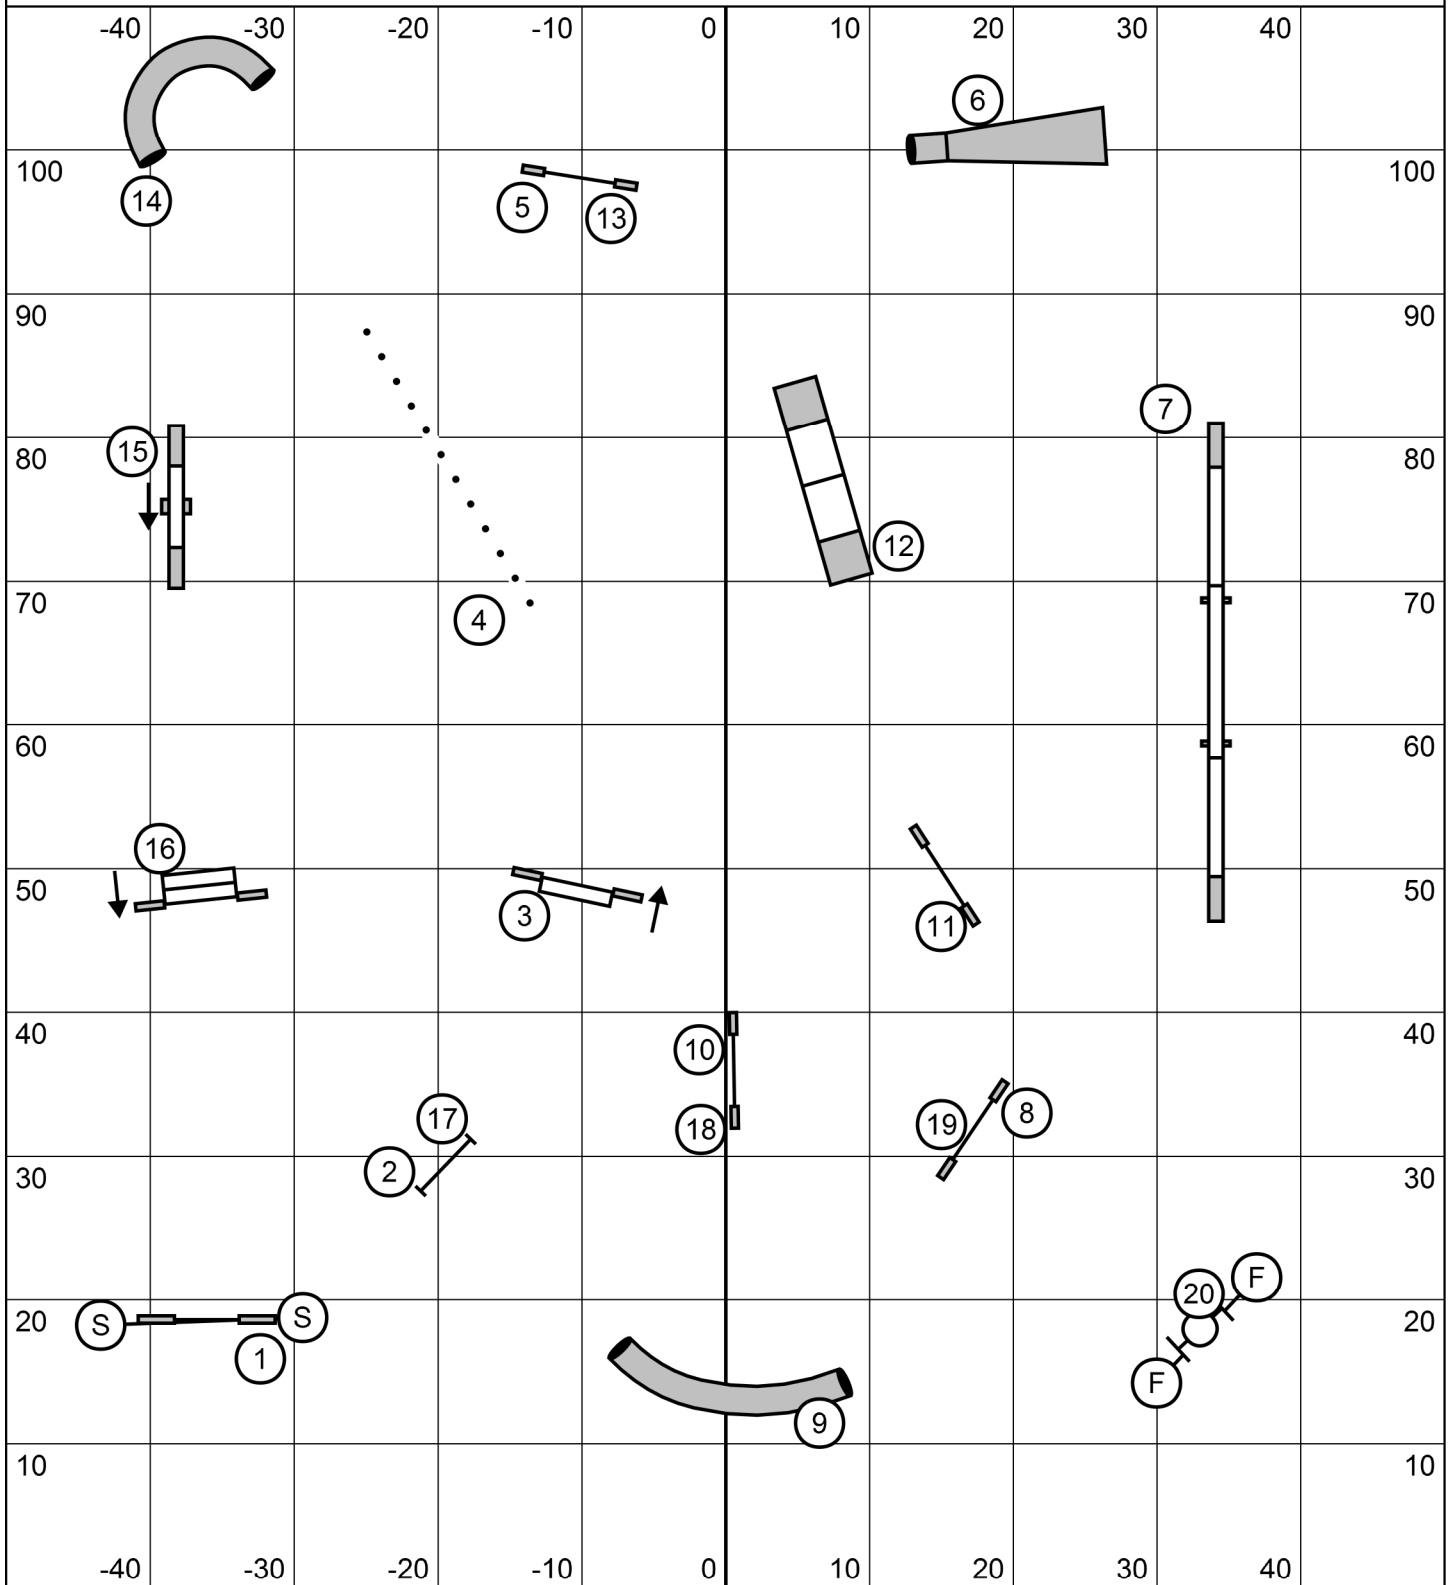

7 point obstacle - weaves

Opening & Closing:

Start Jump: Bidirectional, Normal Scoring

No: Back to Back

No: Consecutive Different Contacts

DAM Closing:

14 Sec - 22"/26"

16 Sec - 18"/16"

18 Sec - 14"/12"

PVP Closing:

15 Sec - 22"/26"

17 Sec - 18"/16"

19 Sec - 14"/12"

Closing:

All obstacle values are Doubled. Must make it over the finish jump in time to keep closing points.

Playing Agility With Style
 Grand Prix/Performance Grand Prix Local Qualifier
 July 10, 2015
 Judge: Tim Verrelli