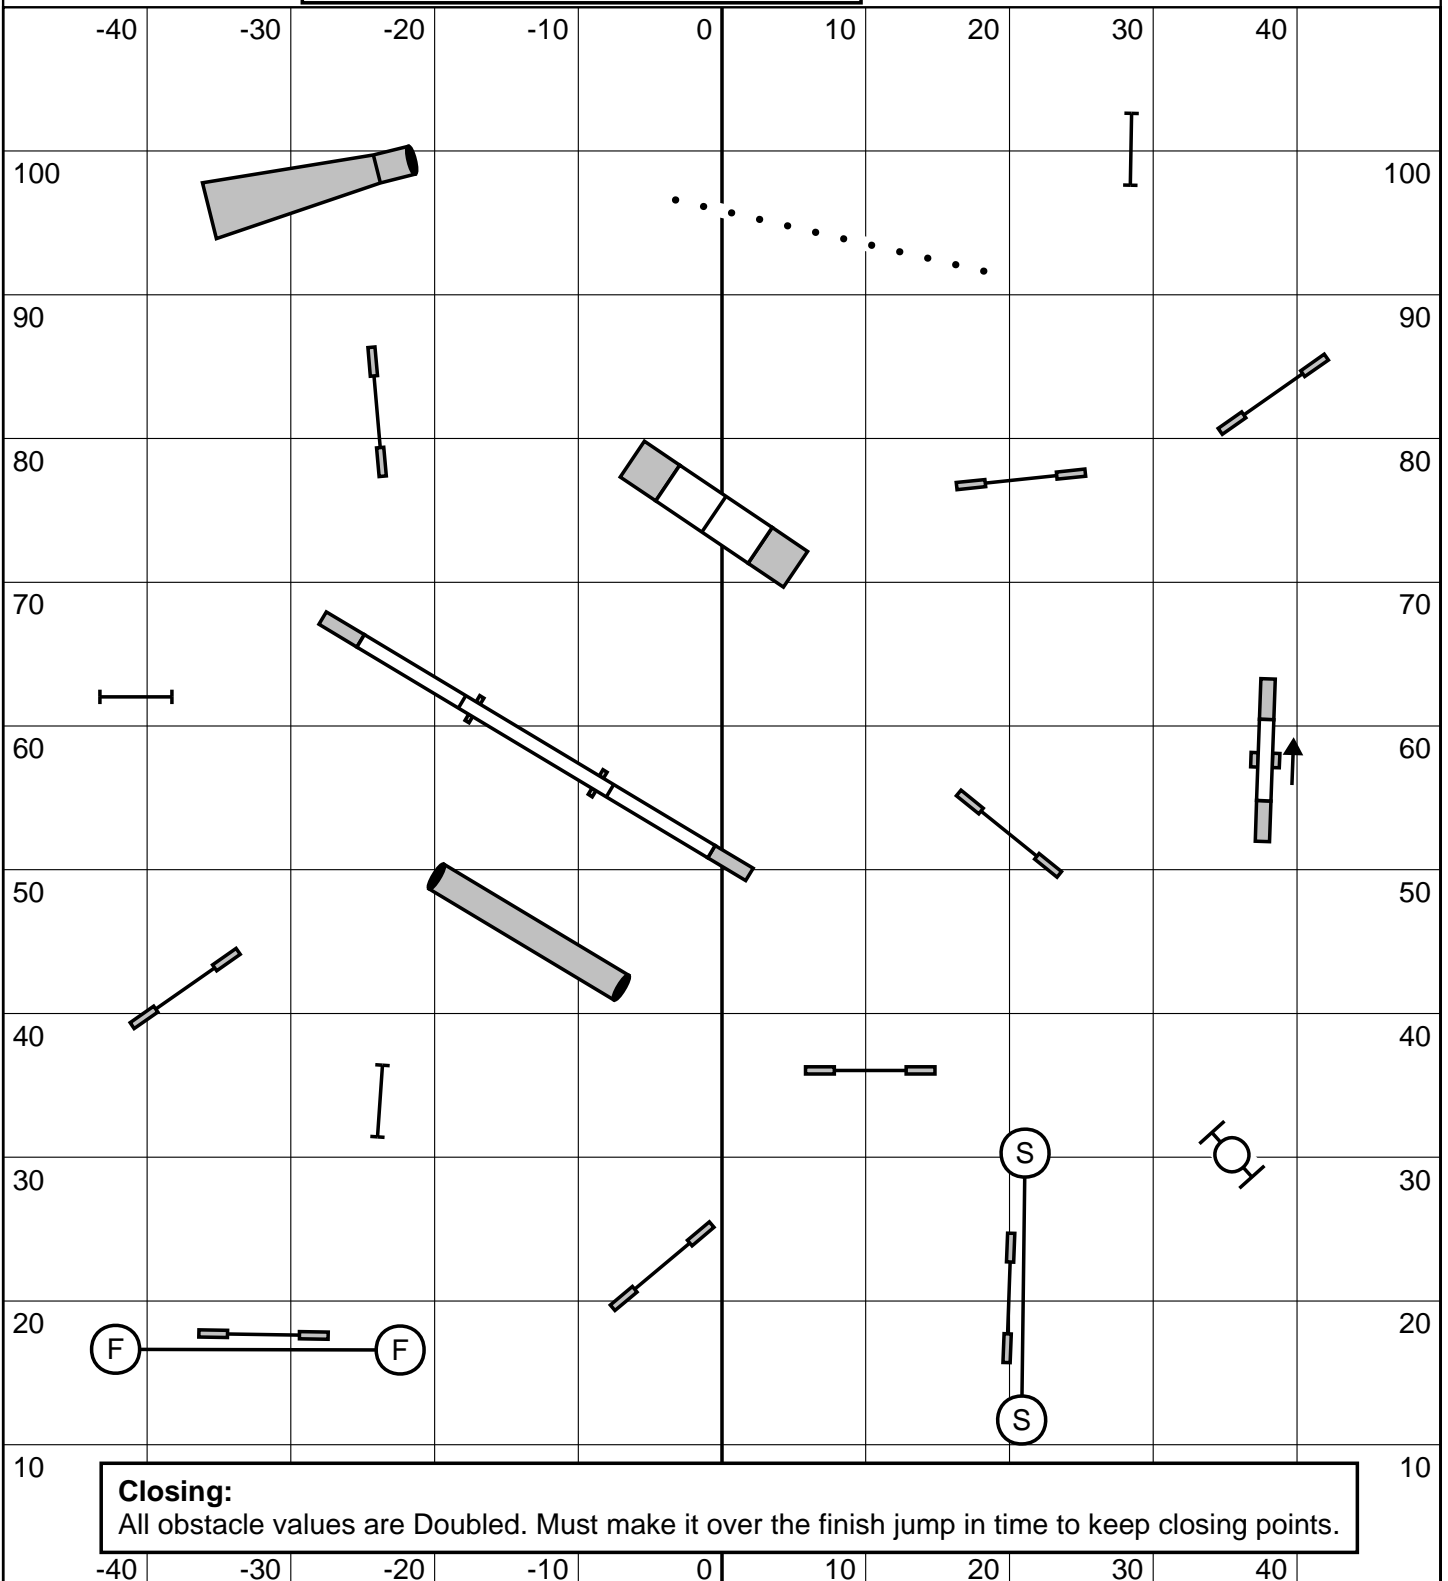

Opening:

DAM & PVP

25 Sec - 22"/26"

27 Sec - 18"/16"

30 Sec - 14"/12"

1-3-5-7 point system

7 point obstacle - weaves

Opening & Closing:

Start Jump: Bidirectional, Normal Scoring

No: Back to Back

No: Consecutive Different Contacts

DAM Closing:

14 Sec - 22"/26"

16 Sec - 18"/16"

18 Sec - 14"/12"

PVP Closing:

15 Sec - 22"/26"

17 Sec - 18"/16"

19 Sec - 14"/12"

Closing:

All obstacle values are Doubled. Must make it over the finish jump in time to keep closing points.