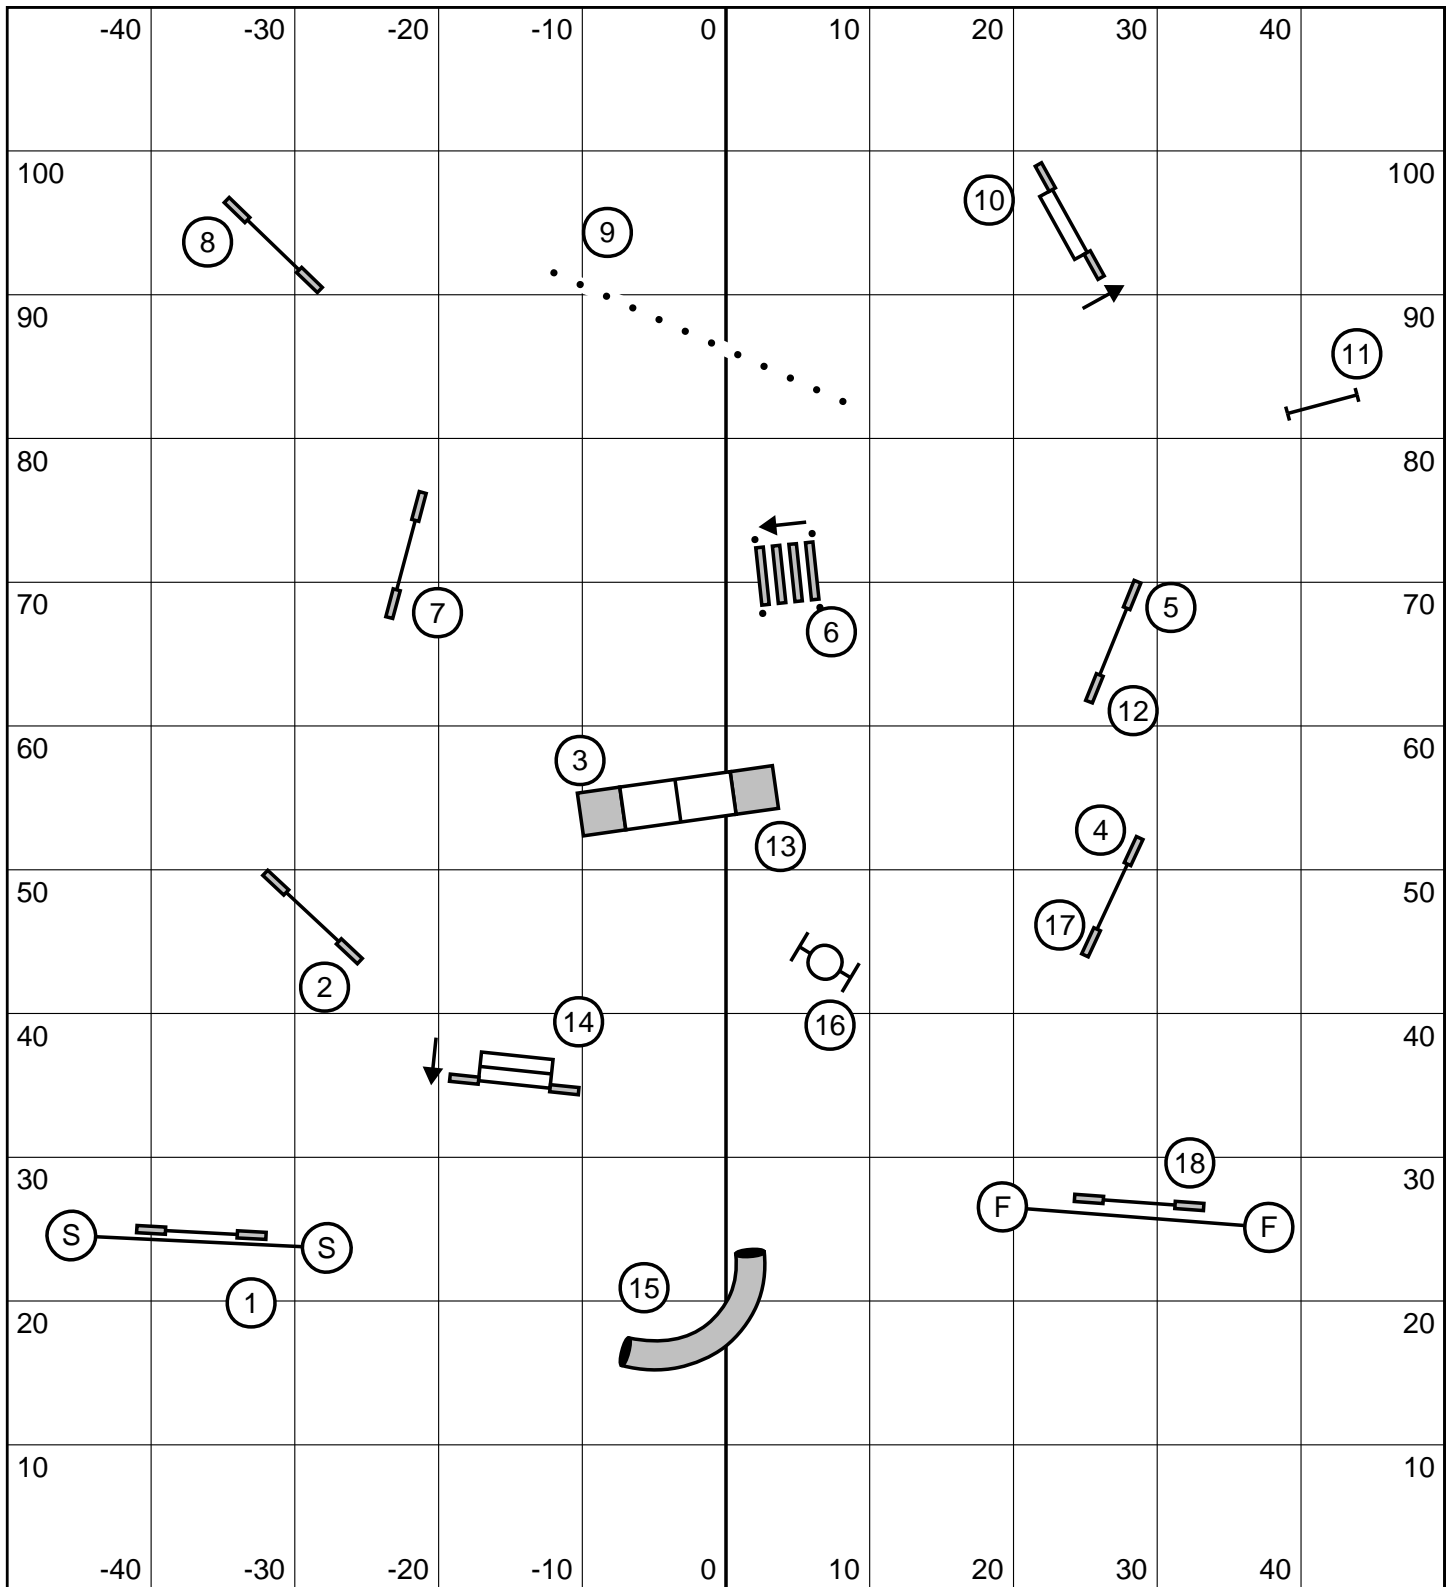

7 point obstacle - weaves

Opening & Closing:

Start Jump: Bidirectional, Normal Scoring

No: Back to Back

No: Consecutive Different Contacts

DAM Closing:

14 Sec - 22"/26"

16 Sec - 18"/16"

18 Sec - 14"/12"

PVP Closing:

15 Sec - 22"/26"

17 Sec - 18"/16"

19 Sec - 14"/12"

Closing:

All obstacle values are Doubled. Must make it over the finish jump in time to keep closing points.

Playing Agility With Style
 Grand Prix/Performance Grand Prix Local Qualifier
 July 10, 2015
 Judge: Tim Verrelli