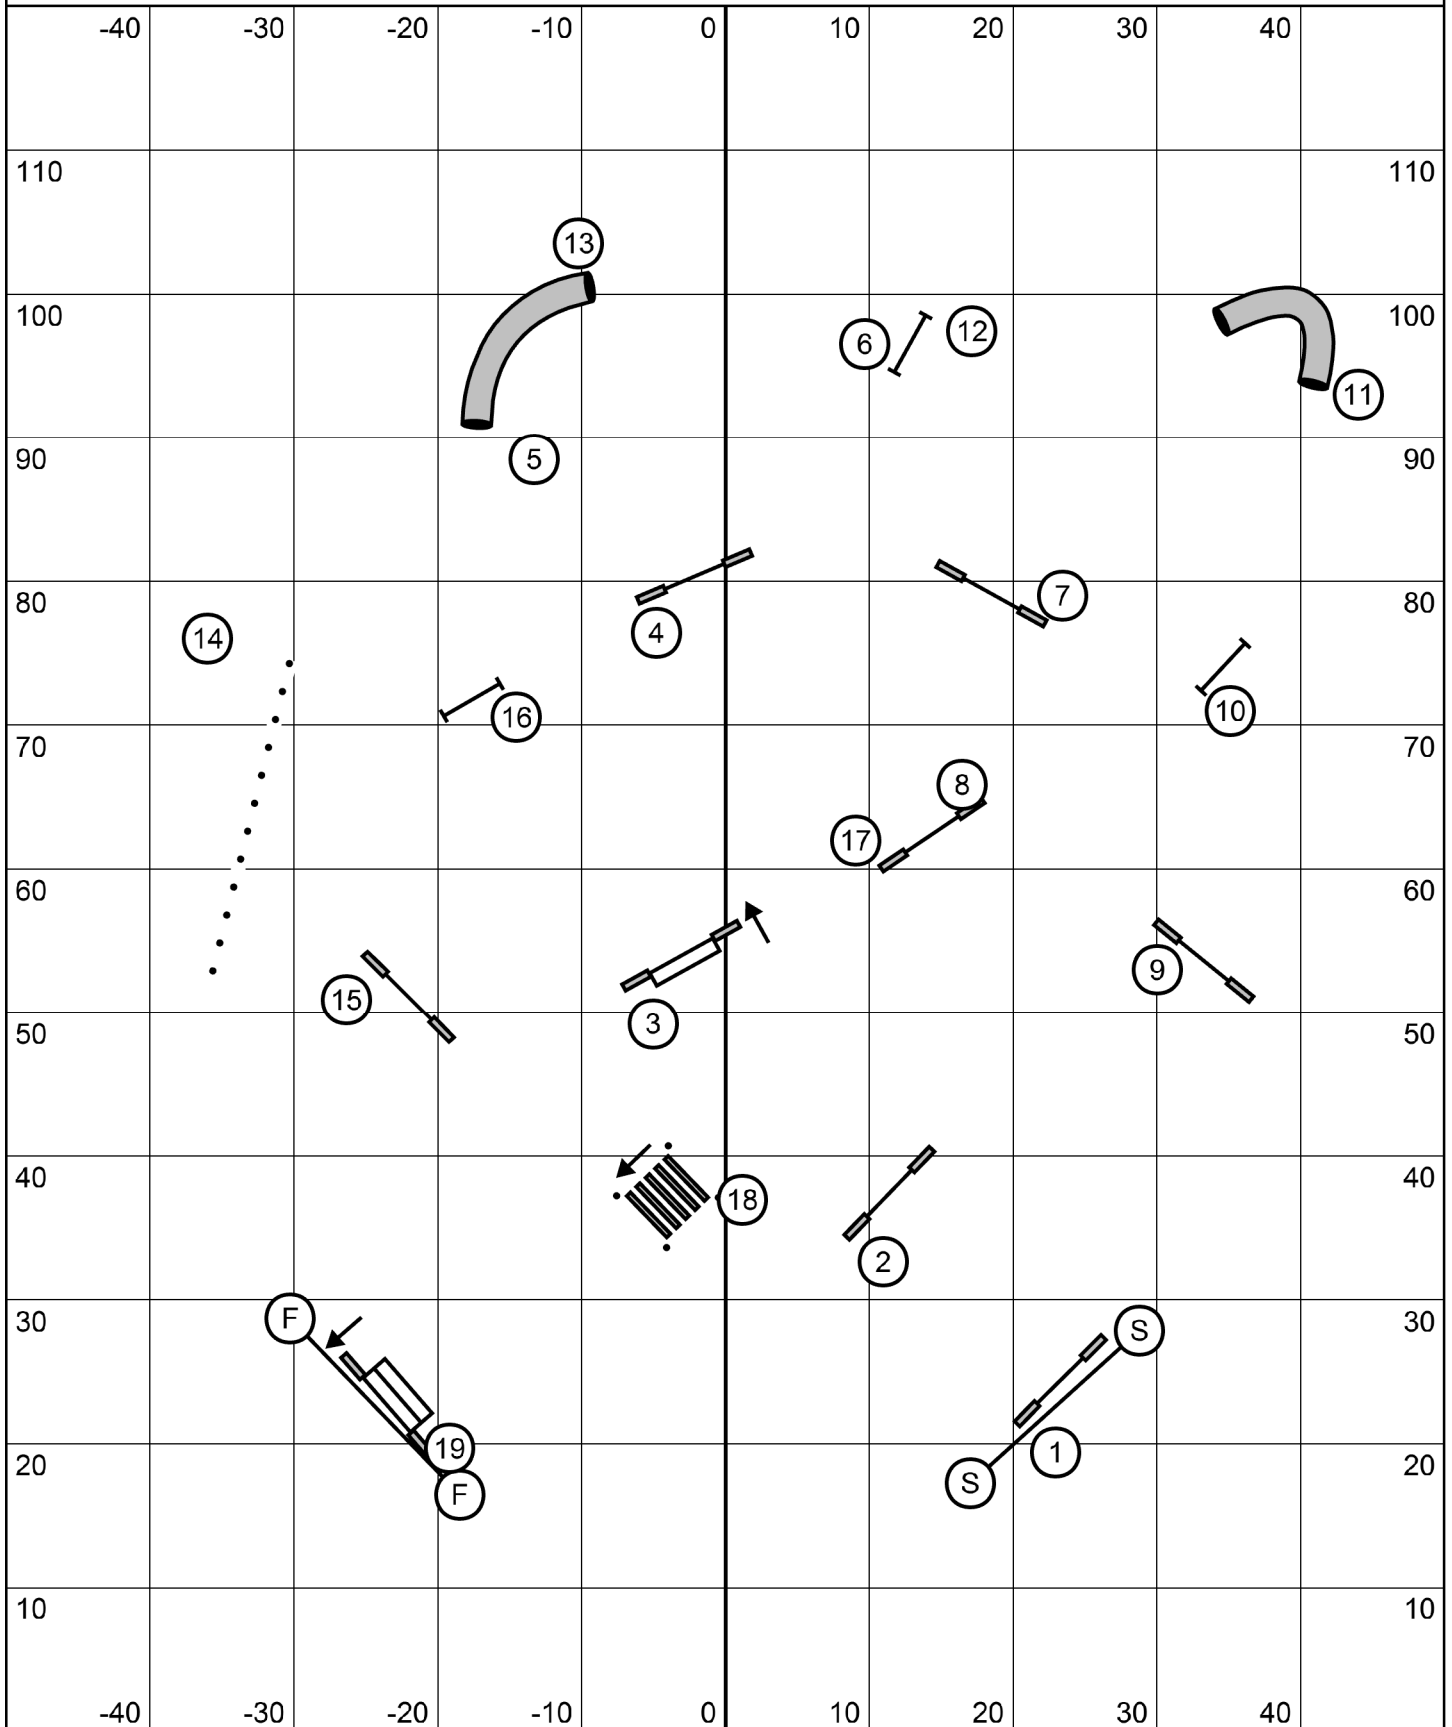

Team/PV Jumpers

Playing Agility with Style - New England Regional, North Kingston, RI
Friday, July 10, 2015 Judge: Nita Woulf