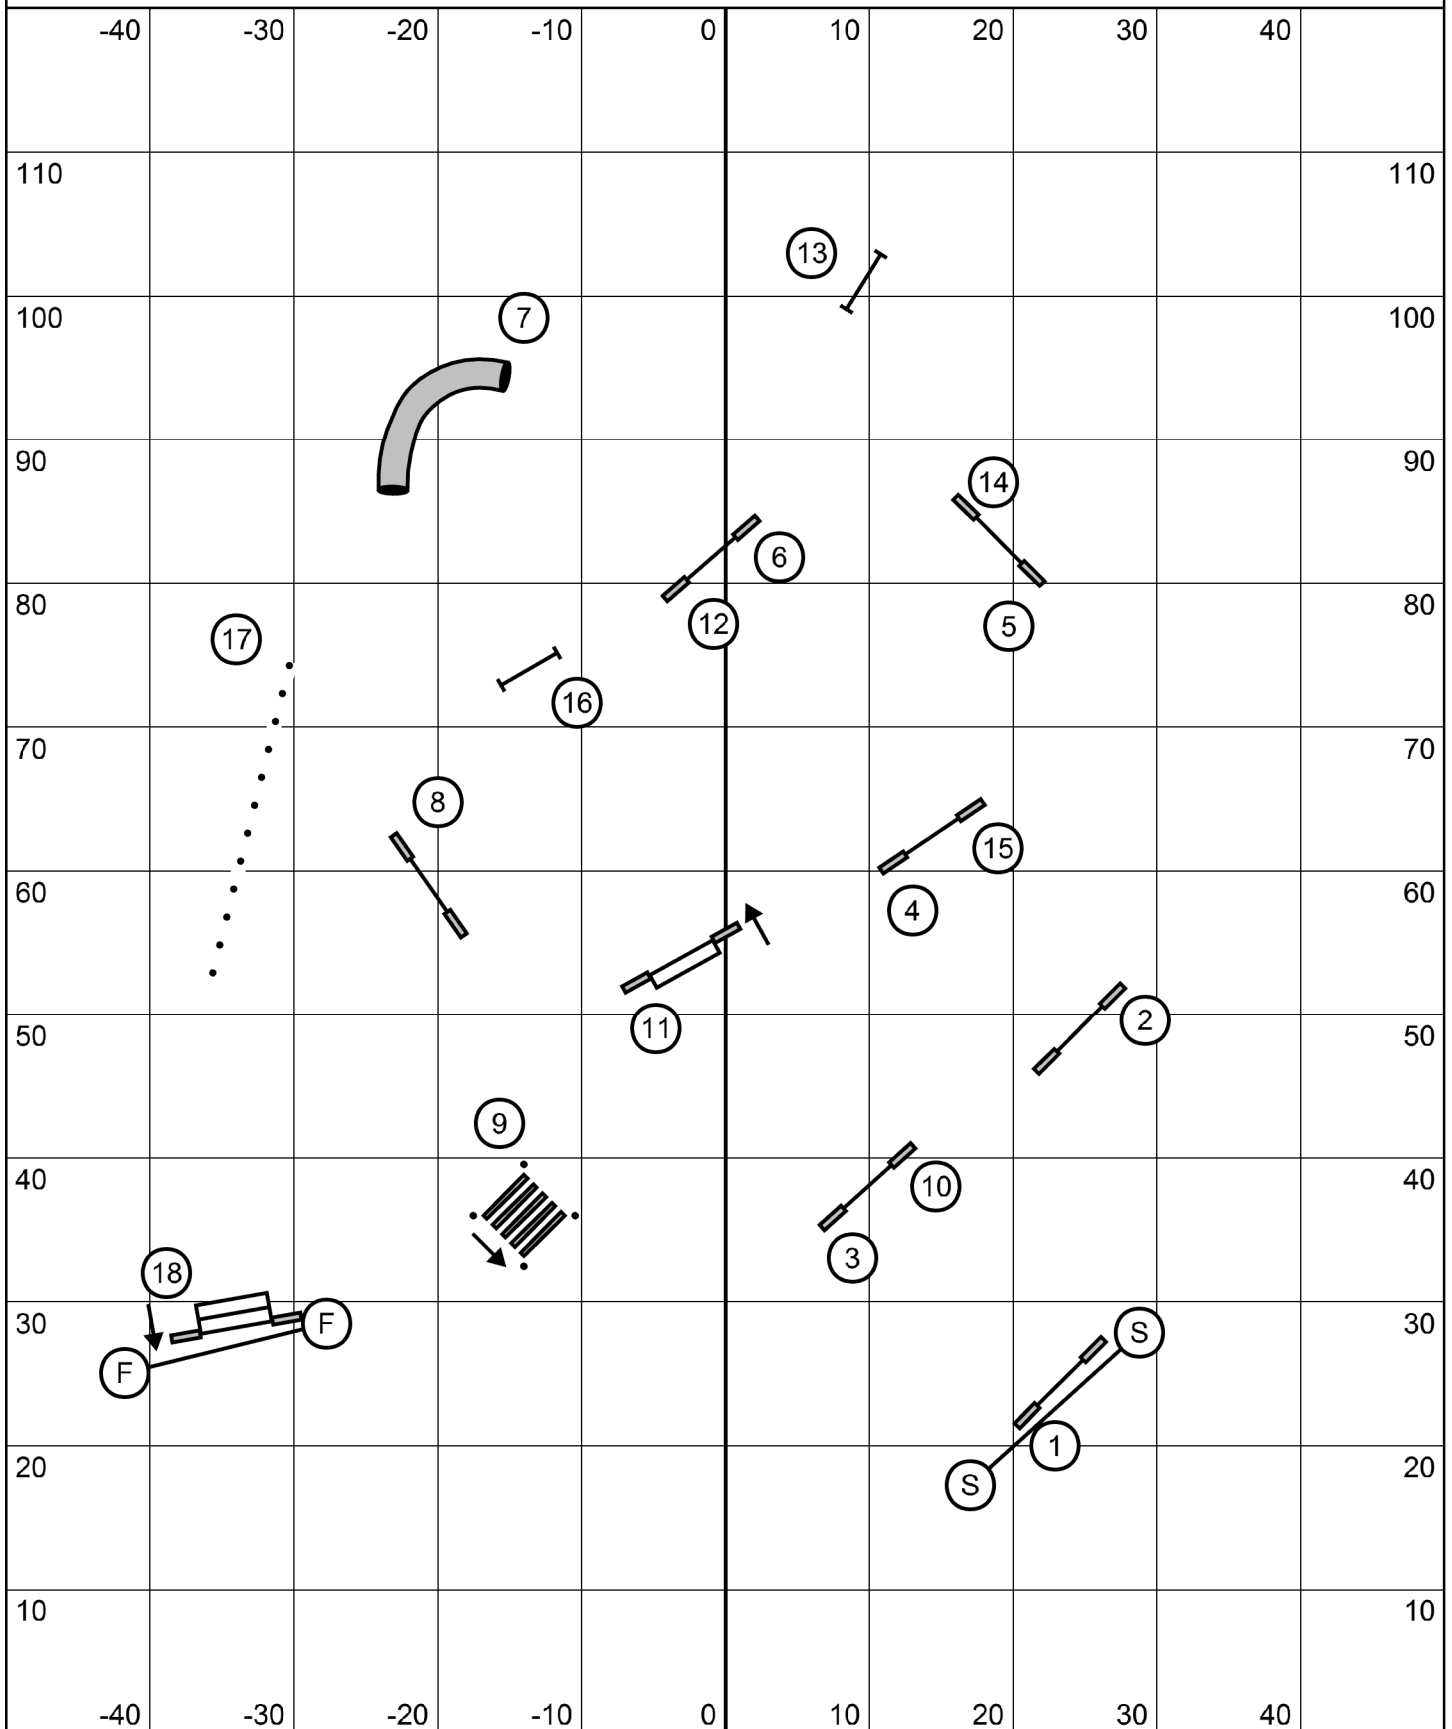

Friday, July 10, 2015

Judge: Nita Woulf

Opening:

DAM & PVP

25 Sec - 22"/26"

27 Sec - 18"/16"

30 Sec - 14"/12"

1-3-5-7 point system

7 point obstacle - weaves

Opening & Closing:

Start Jump: Bidirectional, Normal Scoring

No: Back to Back

No: Consecutive Different Contacts

DAM Closing:

14 Sec - 22"/26"

16 Sec - 18"/16"

18 Sec - 14"/12"

PVP Closing:

15 Sec - 22"/26"

17 Sec - 18"/16"

19 Sec - 14"/12"

Closing:

All obstacle values are Doubled. Must make it over the finish jump in time to keep closing points.

Playing Agility With Style
 Grand Prix/Performance Grand Prix Local Qualifier
 July 10, 2015
 Judge: Tim Verrelli