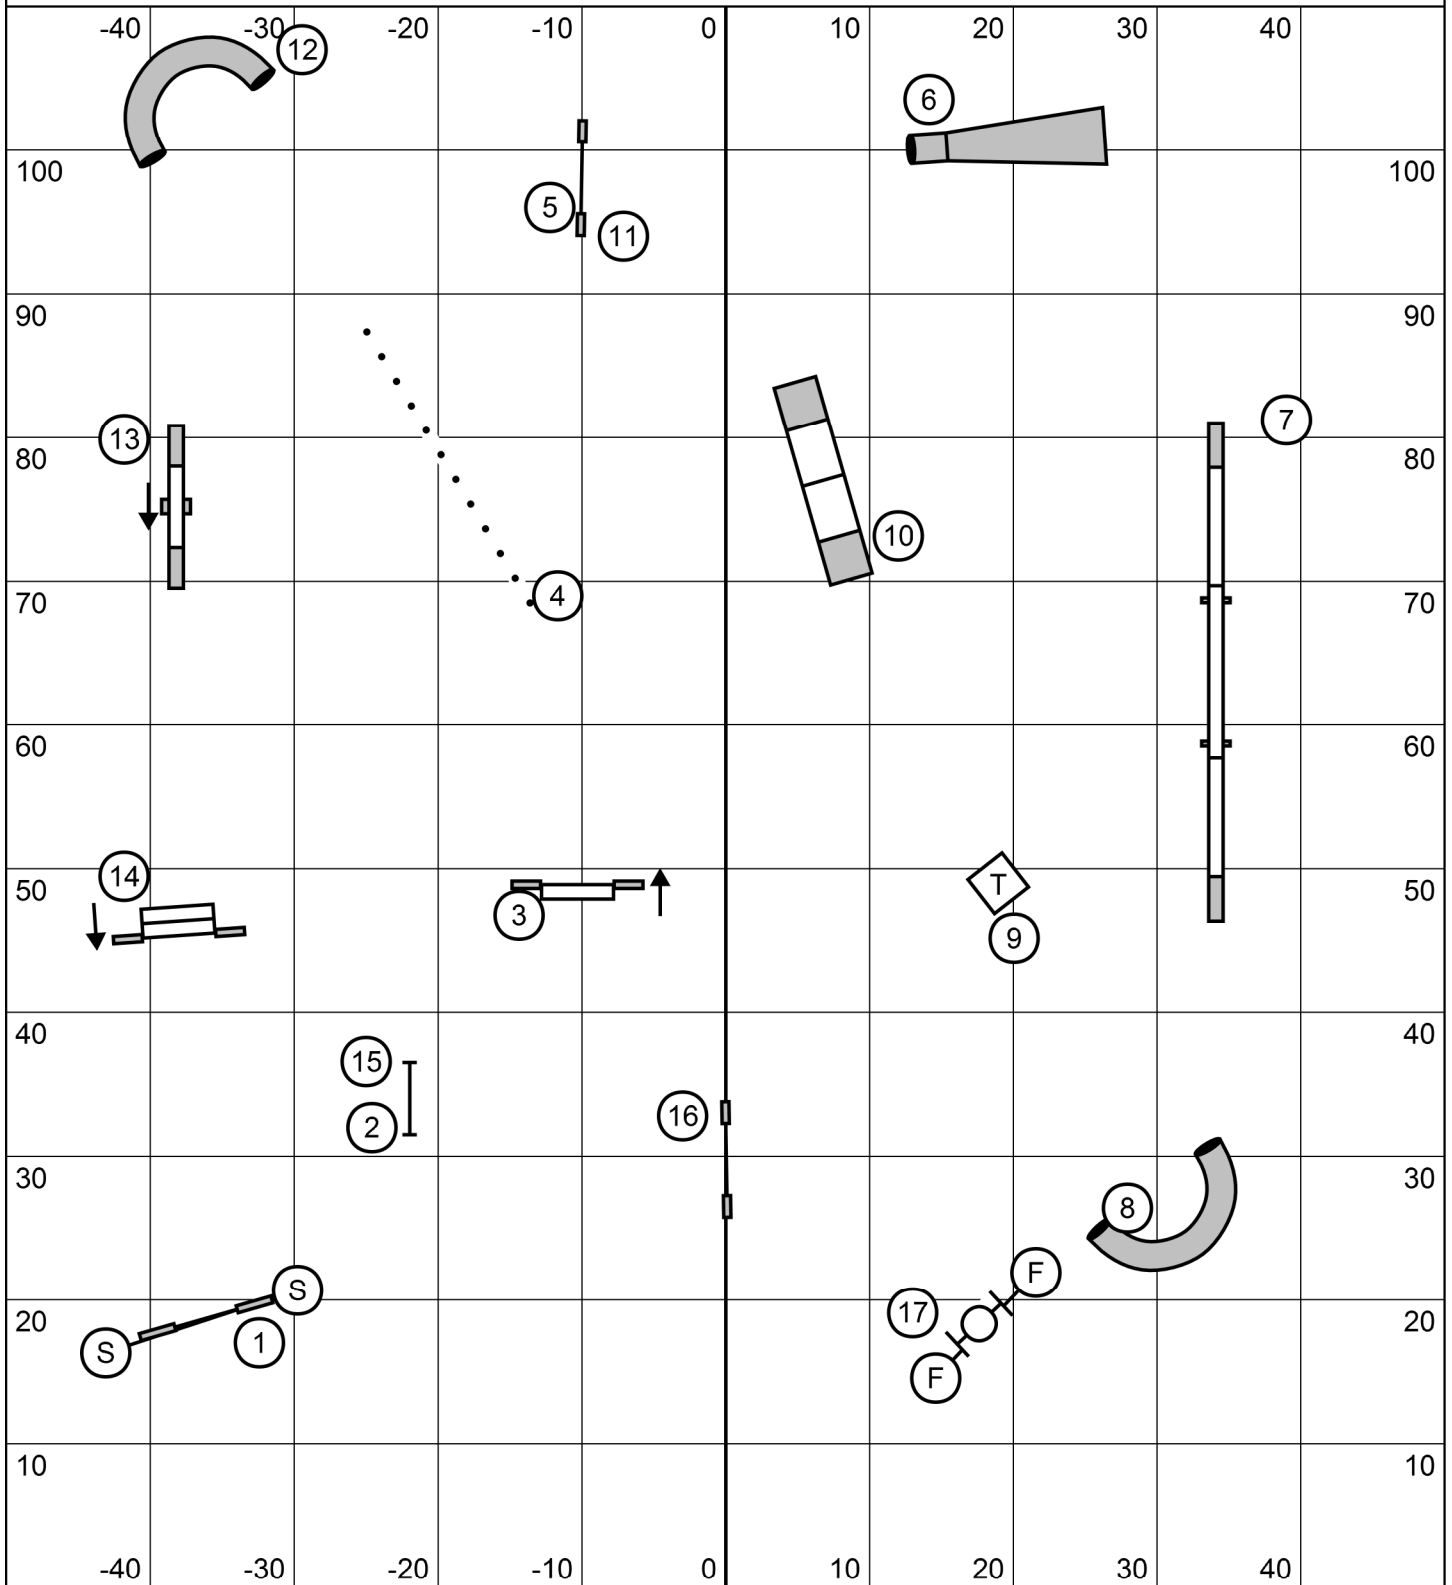

Playing Agility With Style
Advanced/P2 Standard
July 10, 2015
Judge: Tim Verrelli