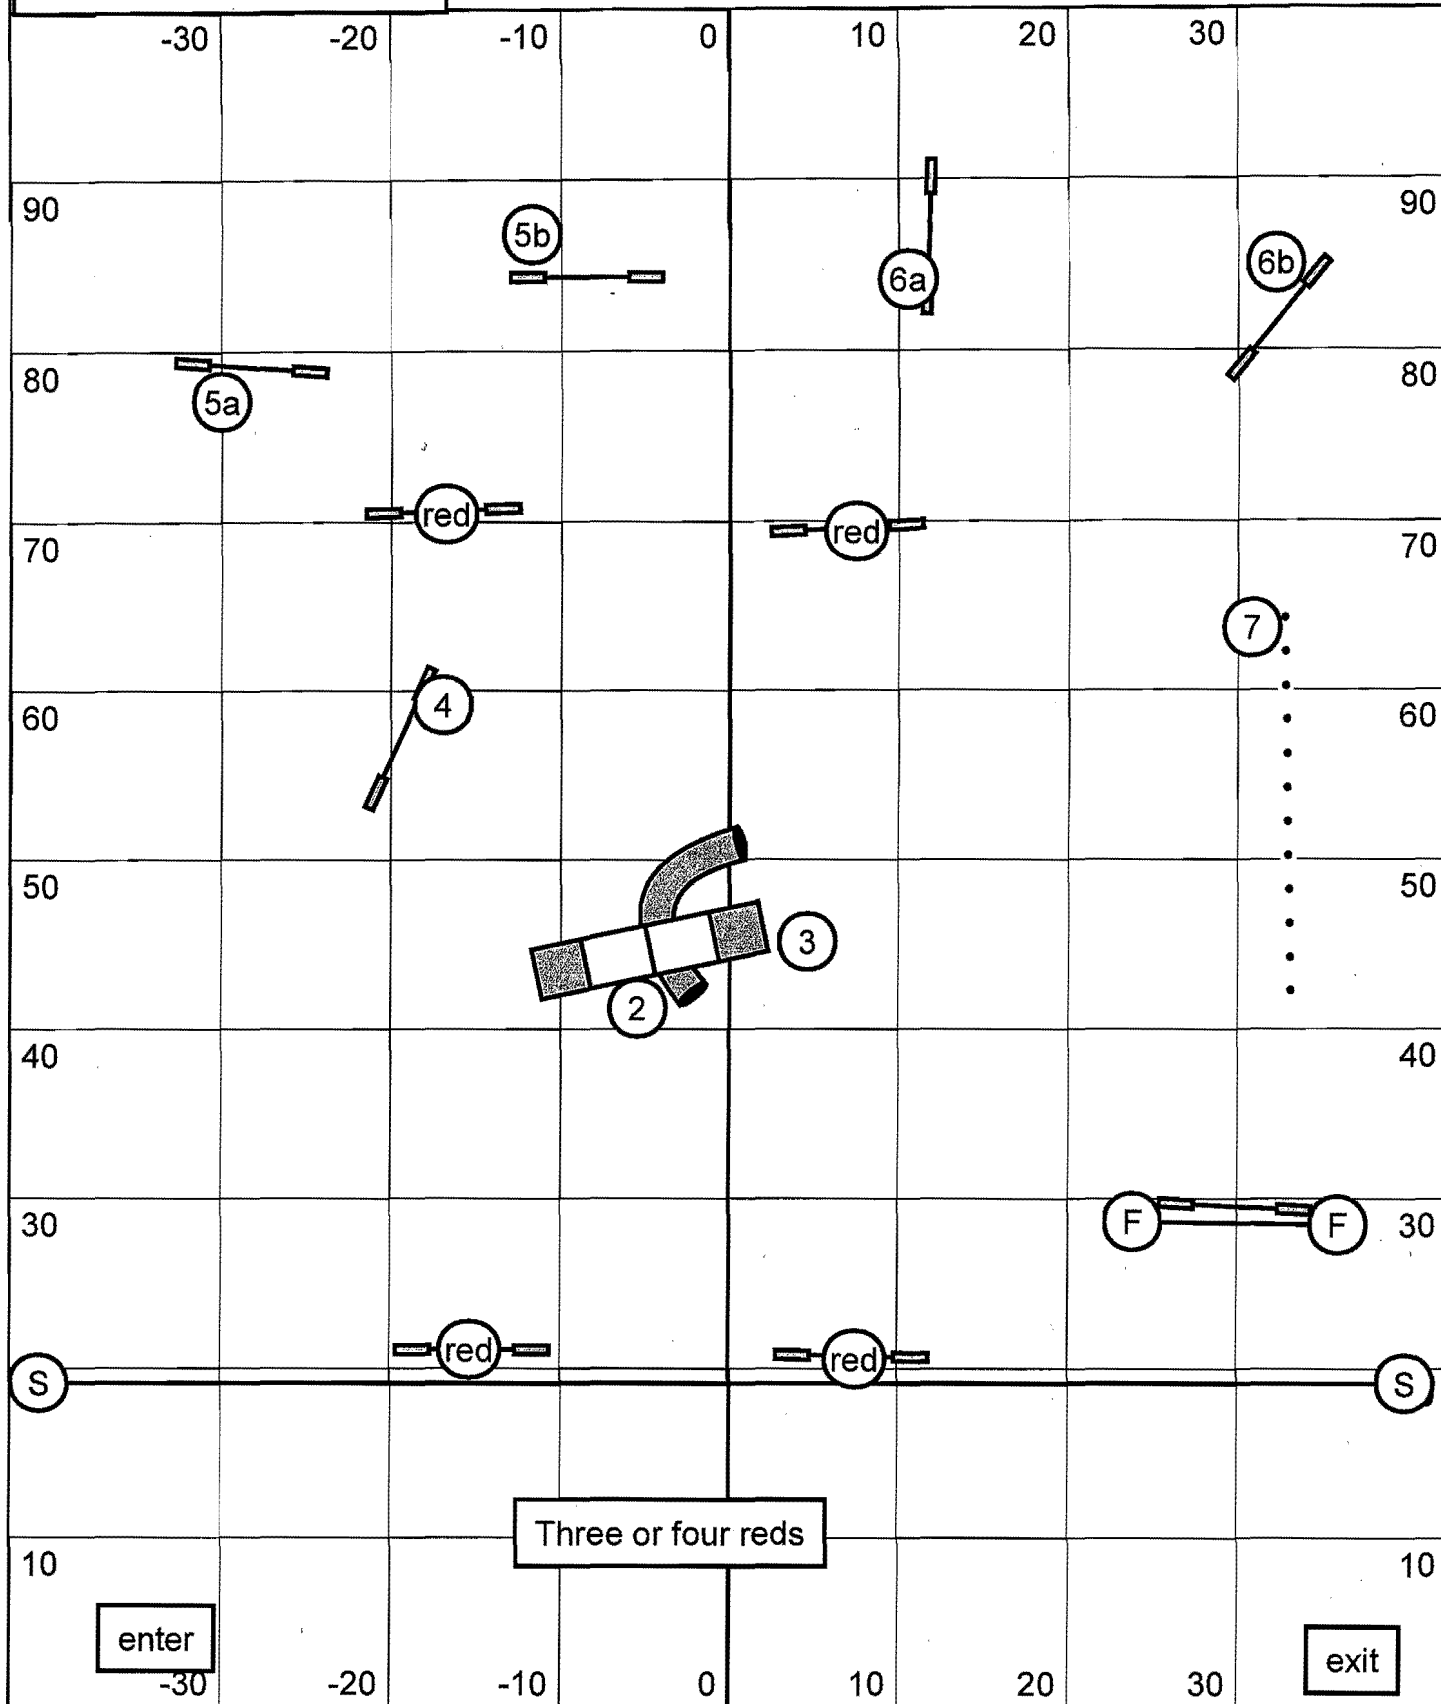

Masters/PII Relay
 BARK
 Nov 1, 2014
 Maureen Sullivan

Masters/PIII/Vets Gamblers
BARK
Nov 1, 2014
Maureen Sullivan

1,3,5,7 Pts A Frame = 7 pts, opening 25 sec
CH 22/26= 14 sec, P 16/20= 15 sec, V12/16= 17 sec
CH 16/18= 15 sec, P 12= 16 sec, V 8= 18 sec
CH 12/14= 16 sec, P8= 17 sec, V4= 19 sec

-30

Back to back contacts ok, no consecutive contacts

30

Masters/PiII/Vets Standard
BARK
Nov 1, 2014
Maureen Sullivan

Steeplechase/PCSJ Round 1
 BARK
 Nov 1, 2014
 Maureen Sullivan

Steeplechase/PCSJ Round 2
 BARK
 Nov 1, 2014
 Maureen Sullivan

Masters/P111/Vets Snooker
 BARK
 Nov 1, 2104
 Maureen Sullivan

opening any direction or flow, closing as labeled
 CH 22/26= 55 sec, P16/20= 56 sec, V= 58 sec
 CH 16/20= 56 sec, P12= 57 sec, V8= 59 sec
 CH 12/14= 57 sec, P8=58 sec, V4= 60 sec