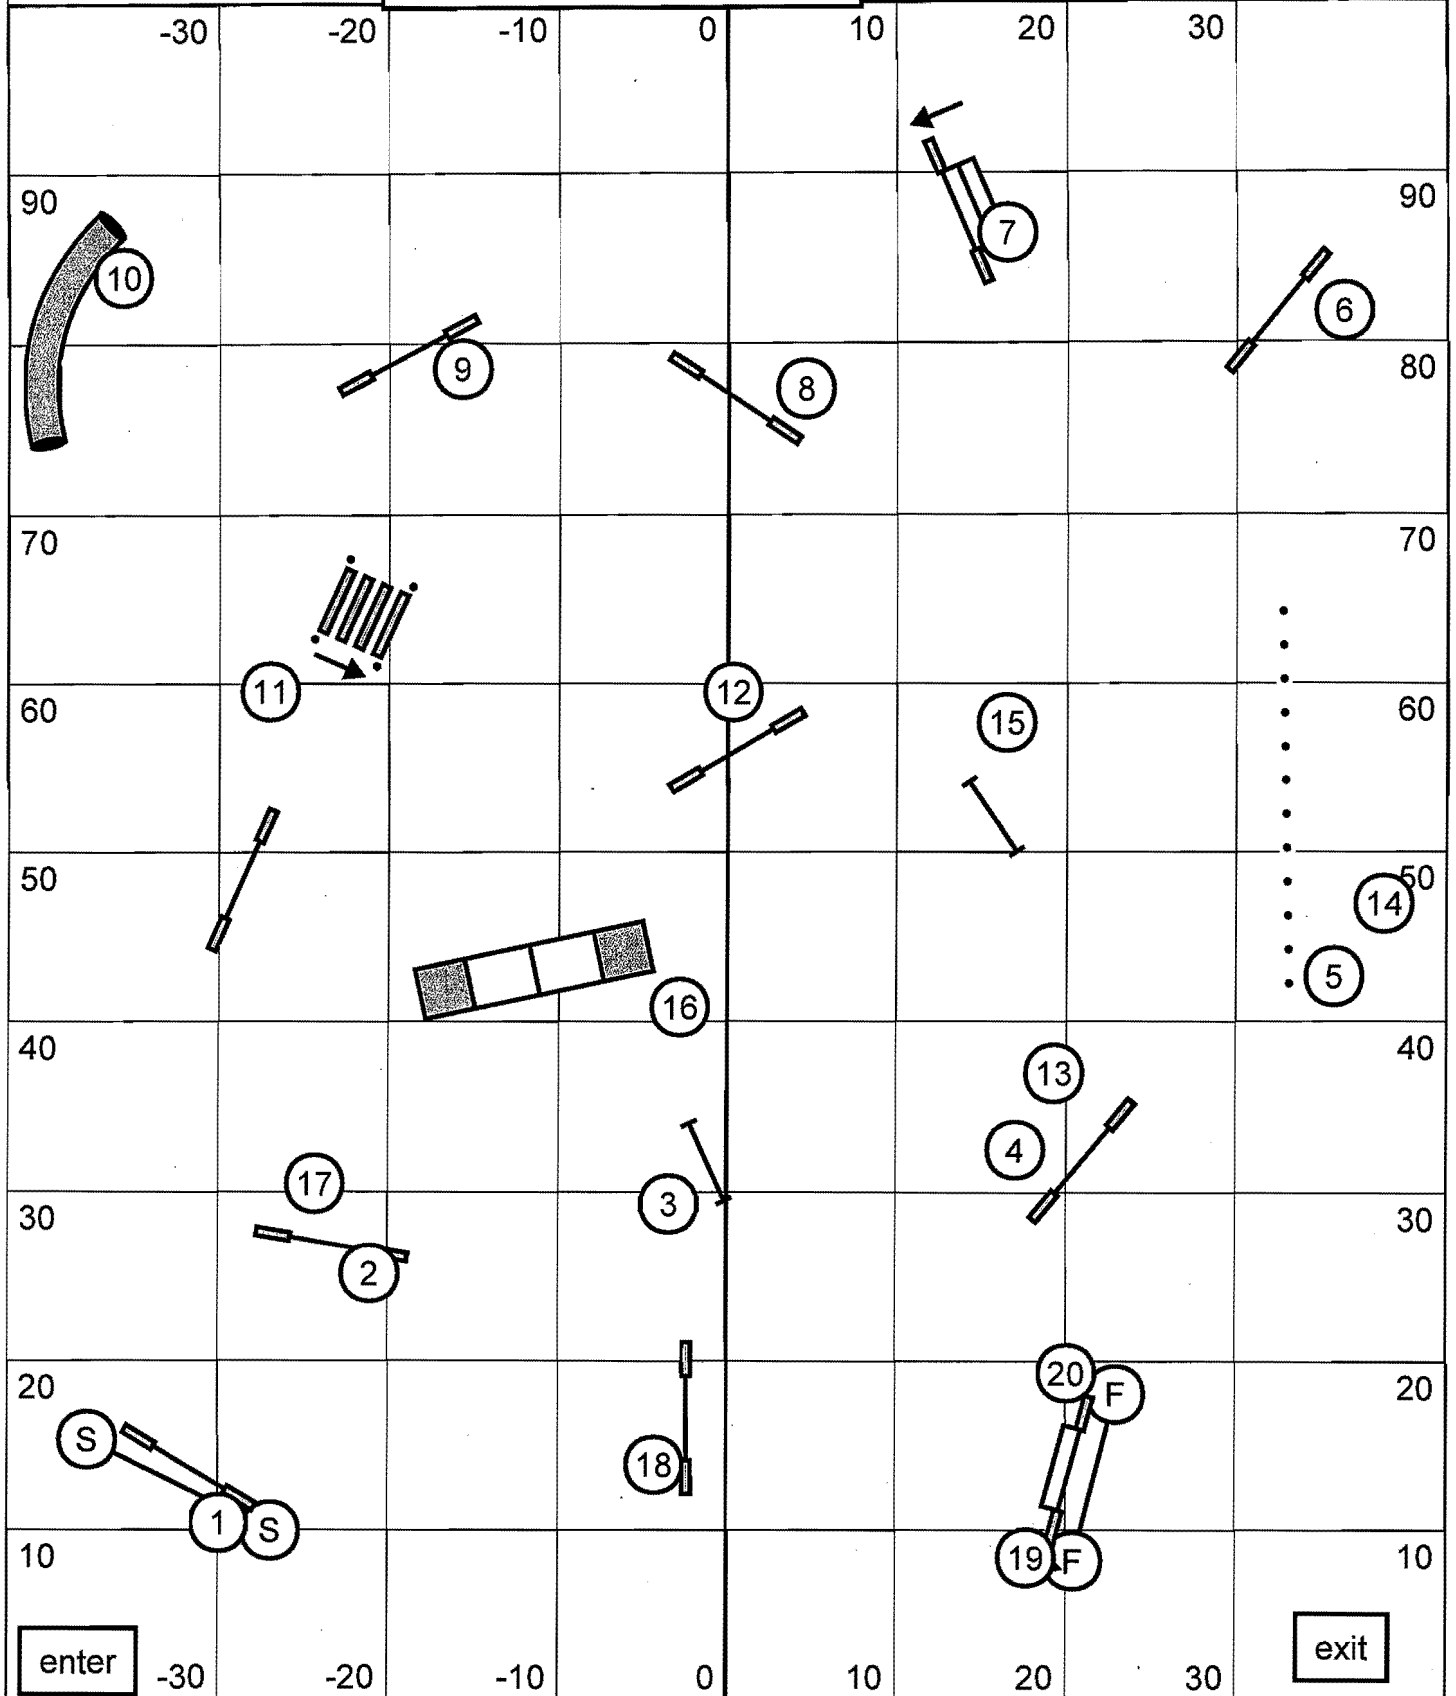

Masters/PII Relay
 BARK
 Nov 1, 2014
 Maureen Sullivan

Masters/PIII/Vets Gamblers
BARK
Nov 1, 2014
Maureen Sullivan

1,3,5,7 Pts A Frame = 7 pts, opening 25 sec
CH 22/26= 14 sec, P 16/20= 15 sec, V12/16= 17 sec
CH 16/18= 15 sec, P 12= 16 sec, V 8= 18 sec
CH 12/14= 16 sec, P8= 17 sec, V4= 19 sec

-30

Back to back contacts ok, no consecutive contacts

30

Masters/PiII/Vets Standard
BARK
Nov 1, 2014
Maureen Sullivan

Steeplechase/PCSJ Round 1
 BARK
 Nov 1, 2014
 Maureen Sullivan

Steeplechase/PCSJ Round 2
 BARK
 Nov 1, 2014
 Maureen Sullivan

Masters/P111/Vets Snooker
 BARK
 Nov 1, 2104
 Maureen Sullivan

opening any direction or flow, closing as labeled
 CH 22/26= 55 sec, P16/20= 56 sec, V= 58 sec
 CH 16/20= 56 sec, P12= 57 sec, V8= 59 sec
 CH 12/14= 57 sec, P8=58 sec, V4= 60 sec