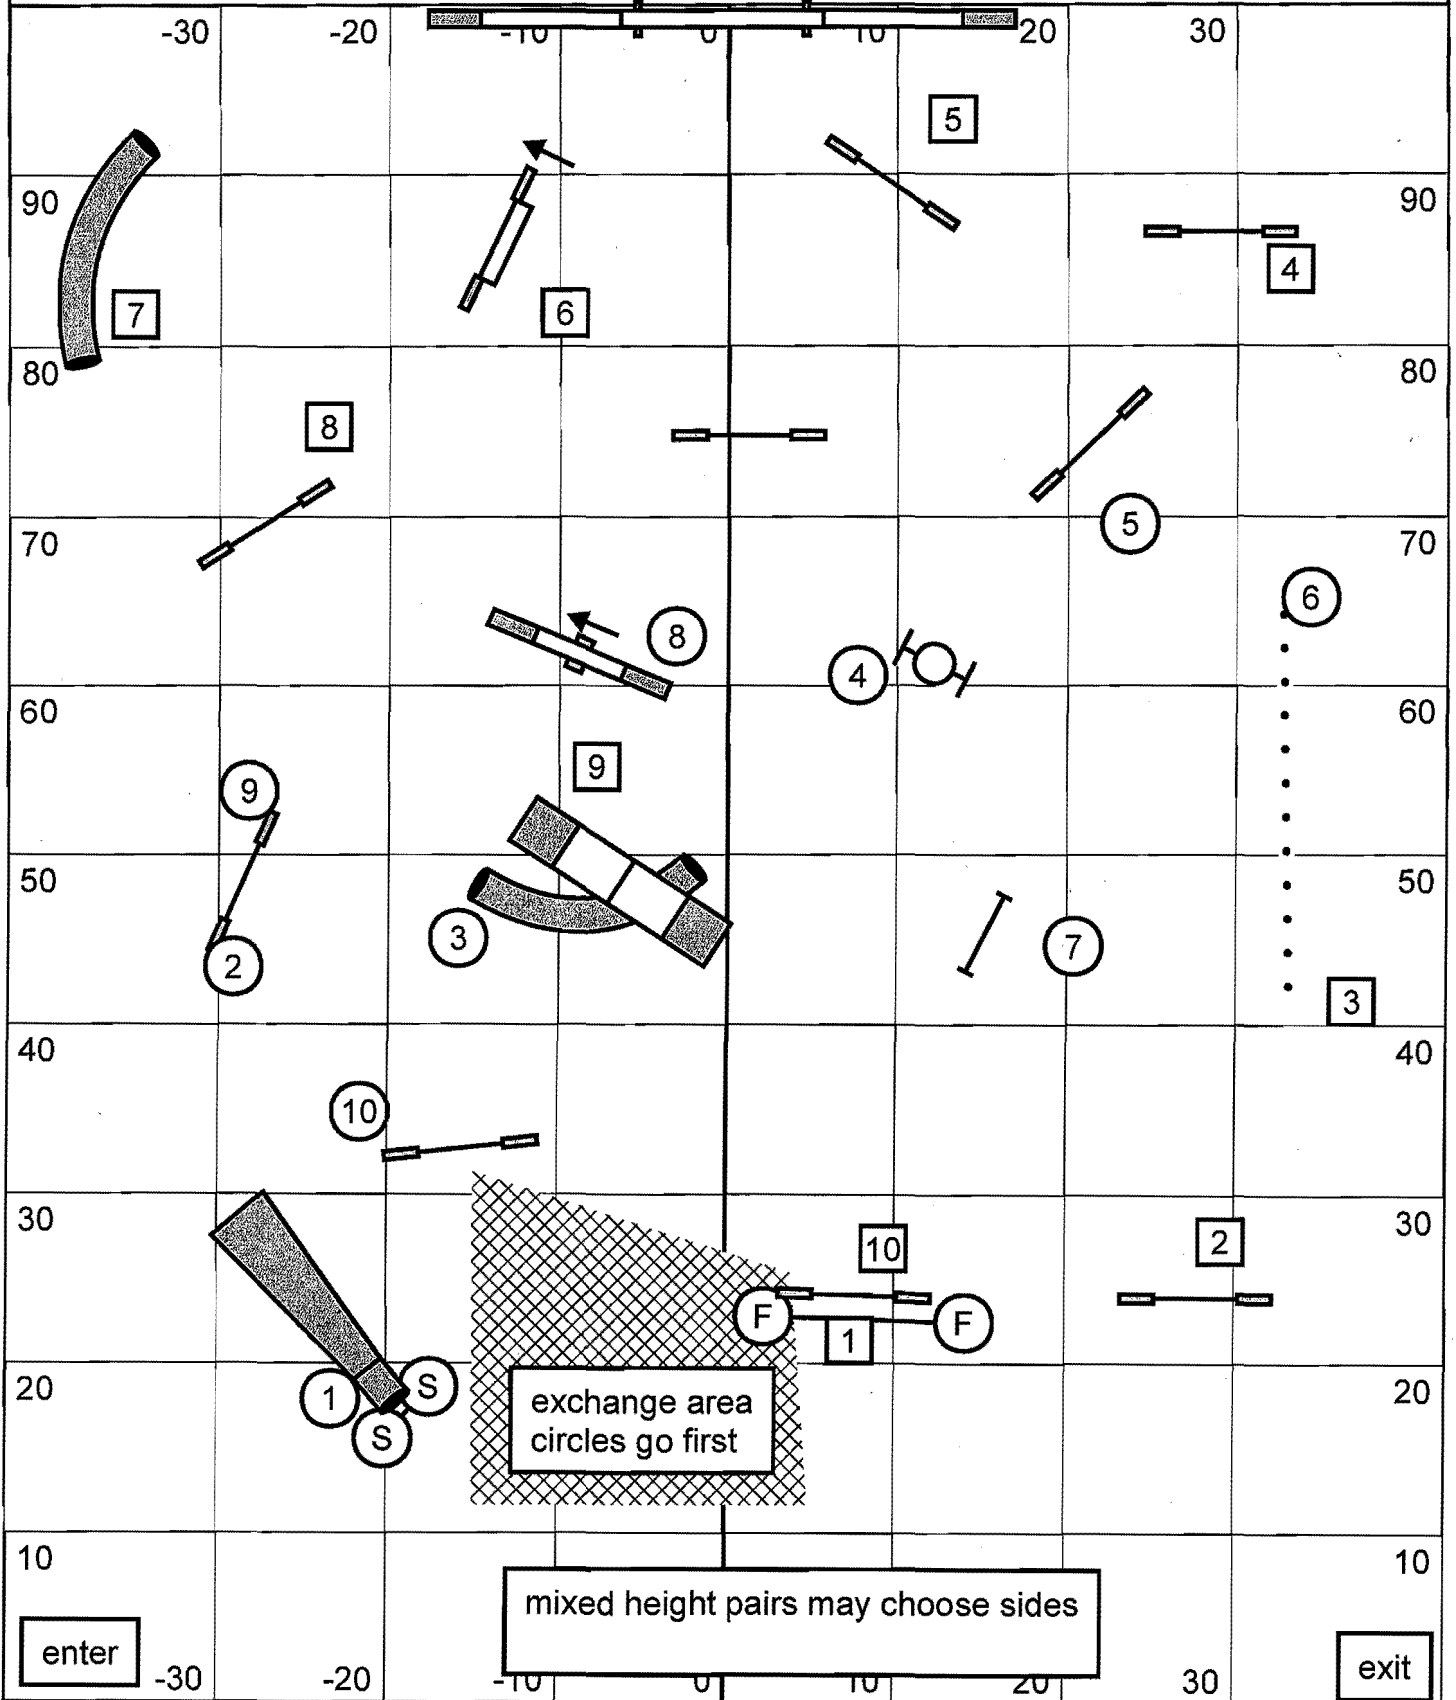

Masters/PII Relay
 BARK
 Nov 1, 2014
 Maureen Sullivan

Masters/PIII/Vets Gamblers
BARK
Nov 1, 2014
Maureen Sullivan

1,3,5,7 Pts A Frame = 7 pts, opening 25 sec
CH 22/26= 14 sec, P 16/20= 15 sec, V12/16= 17 sec
CH 16/18= 15 sec, P 12= 16 sec, V 8= 18 sec
CH 12/14= 16 sec, P8= 17 sec, V4= 19 sec

-30

Back to back contacts ok, no consecutive contacts

30

Masters/PiII/Vets Standard
BARK
Nov 1, 2014
Maureen Sullivan

Steeplechase/PCSJ Round 1
 BARK
 Nov 1, 2014
 Maureen Sullivan

Steeplechase/PCSJ Round 2
 BARK
 Nov 1, 2014
 Maureen Sullivan

Masters/P111/Vets Snooker
 BARK
 Nov 1, 2104
 Maureen Sullivan

opening any direction or flow, closing as labeled
 CH 22/26= 55 sec, P16/20= 56 sec, V= 58 sec
 CH 16/20= 56 sec, P12= 57 sec, V8= 59 sec
 CH 12/14= 57 sec, P8=58 sec, V4= 60 sec