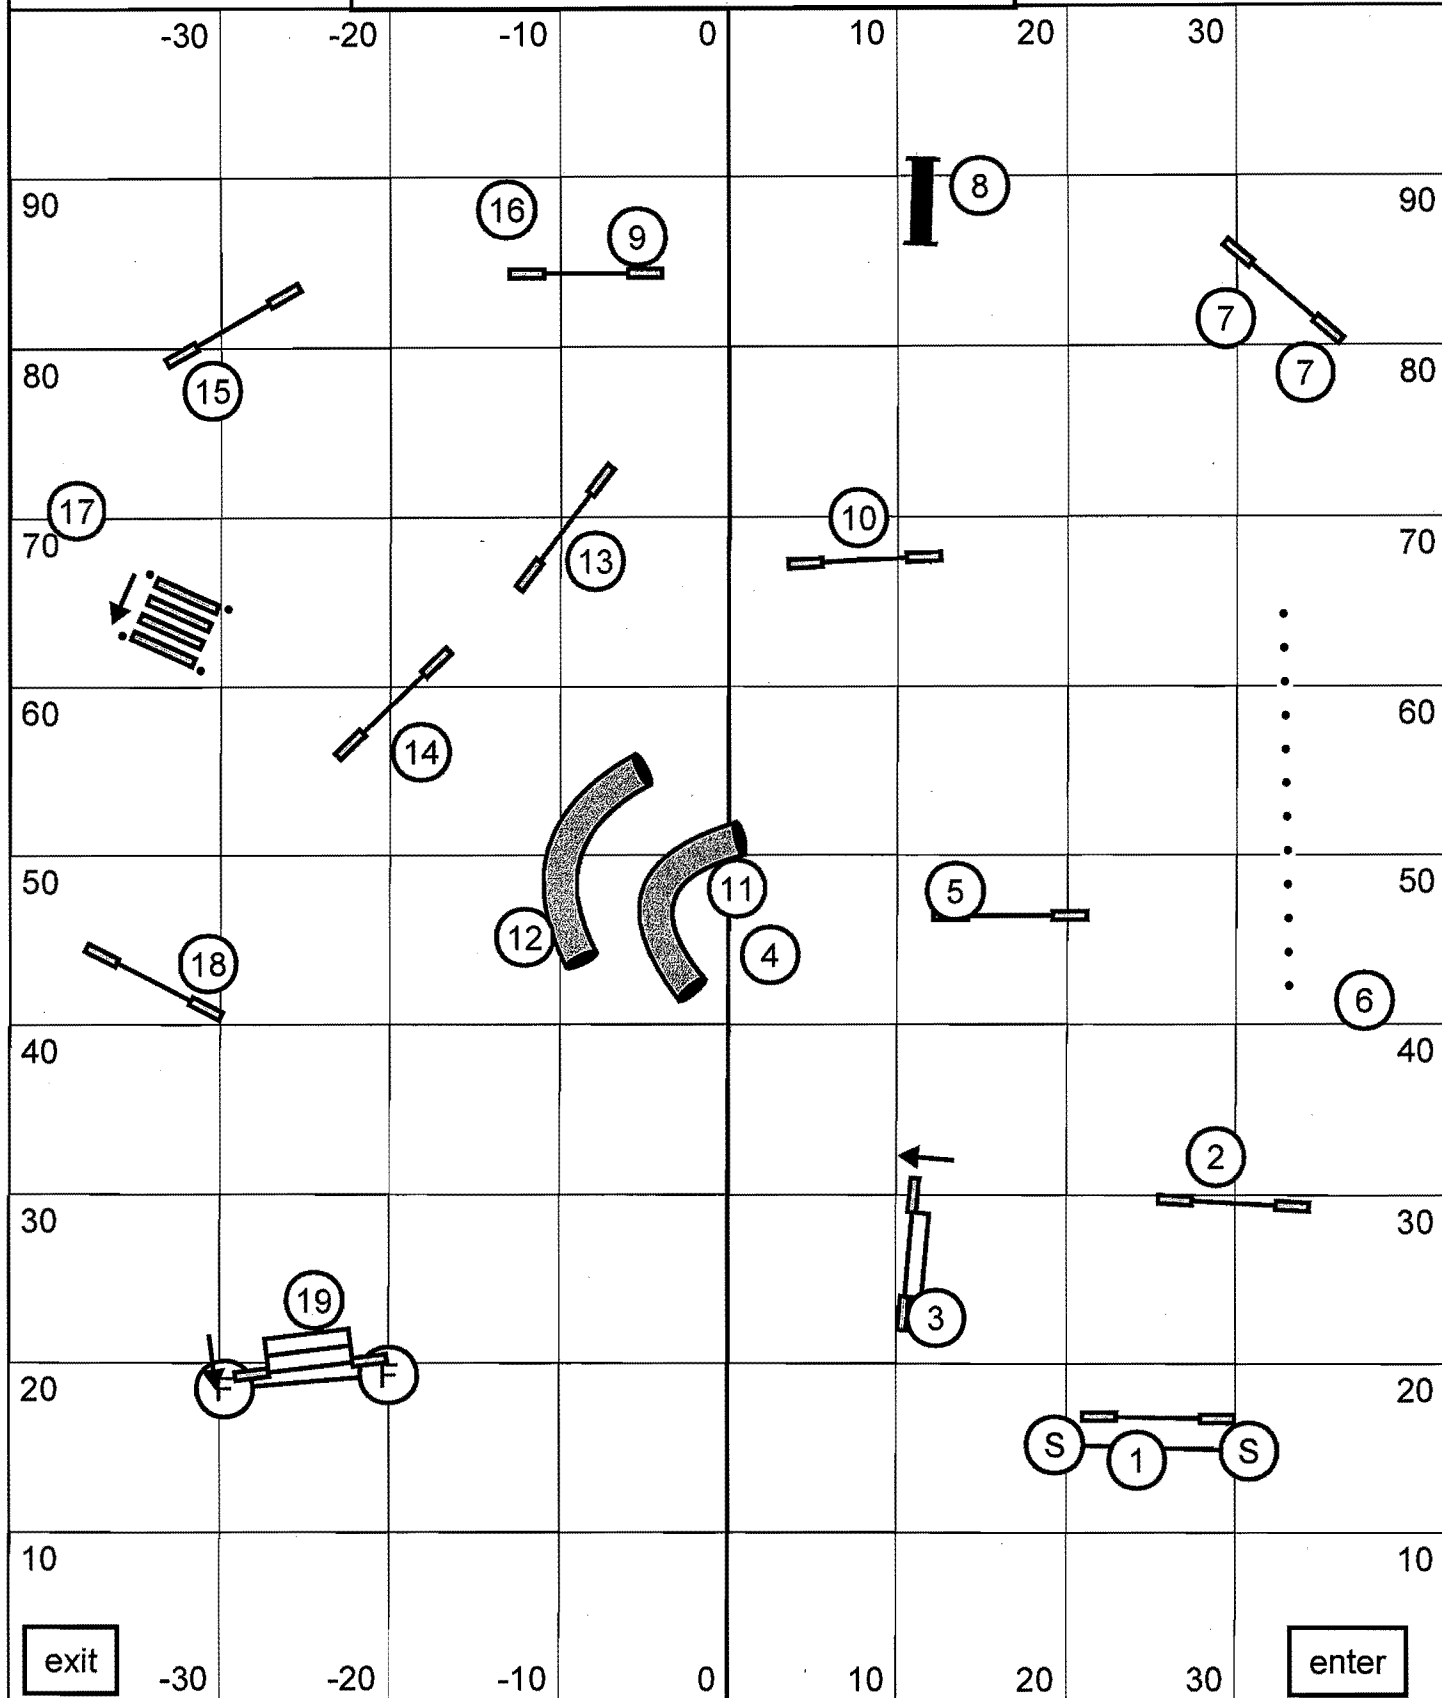

Masters/Performance Challenge Jumpers
BARK
Nov 1, 2104
Maureen Sullivan