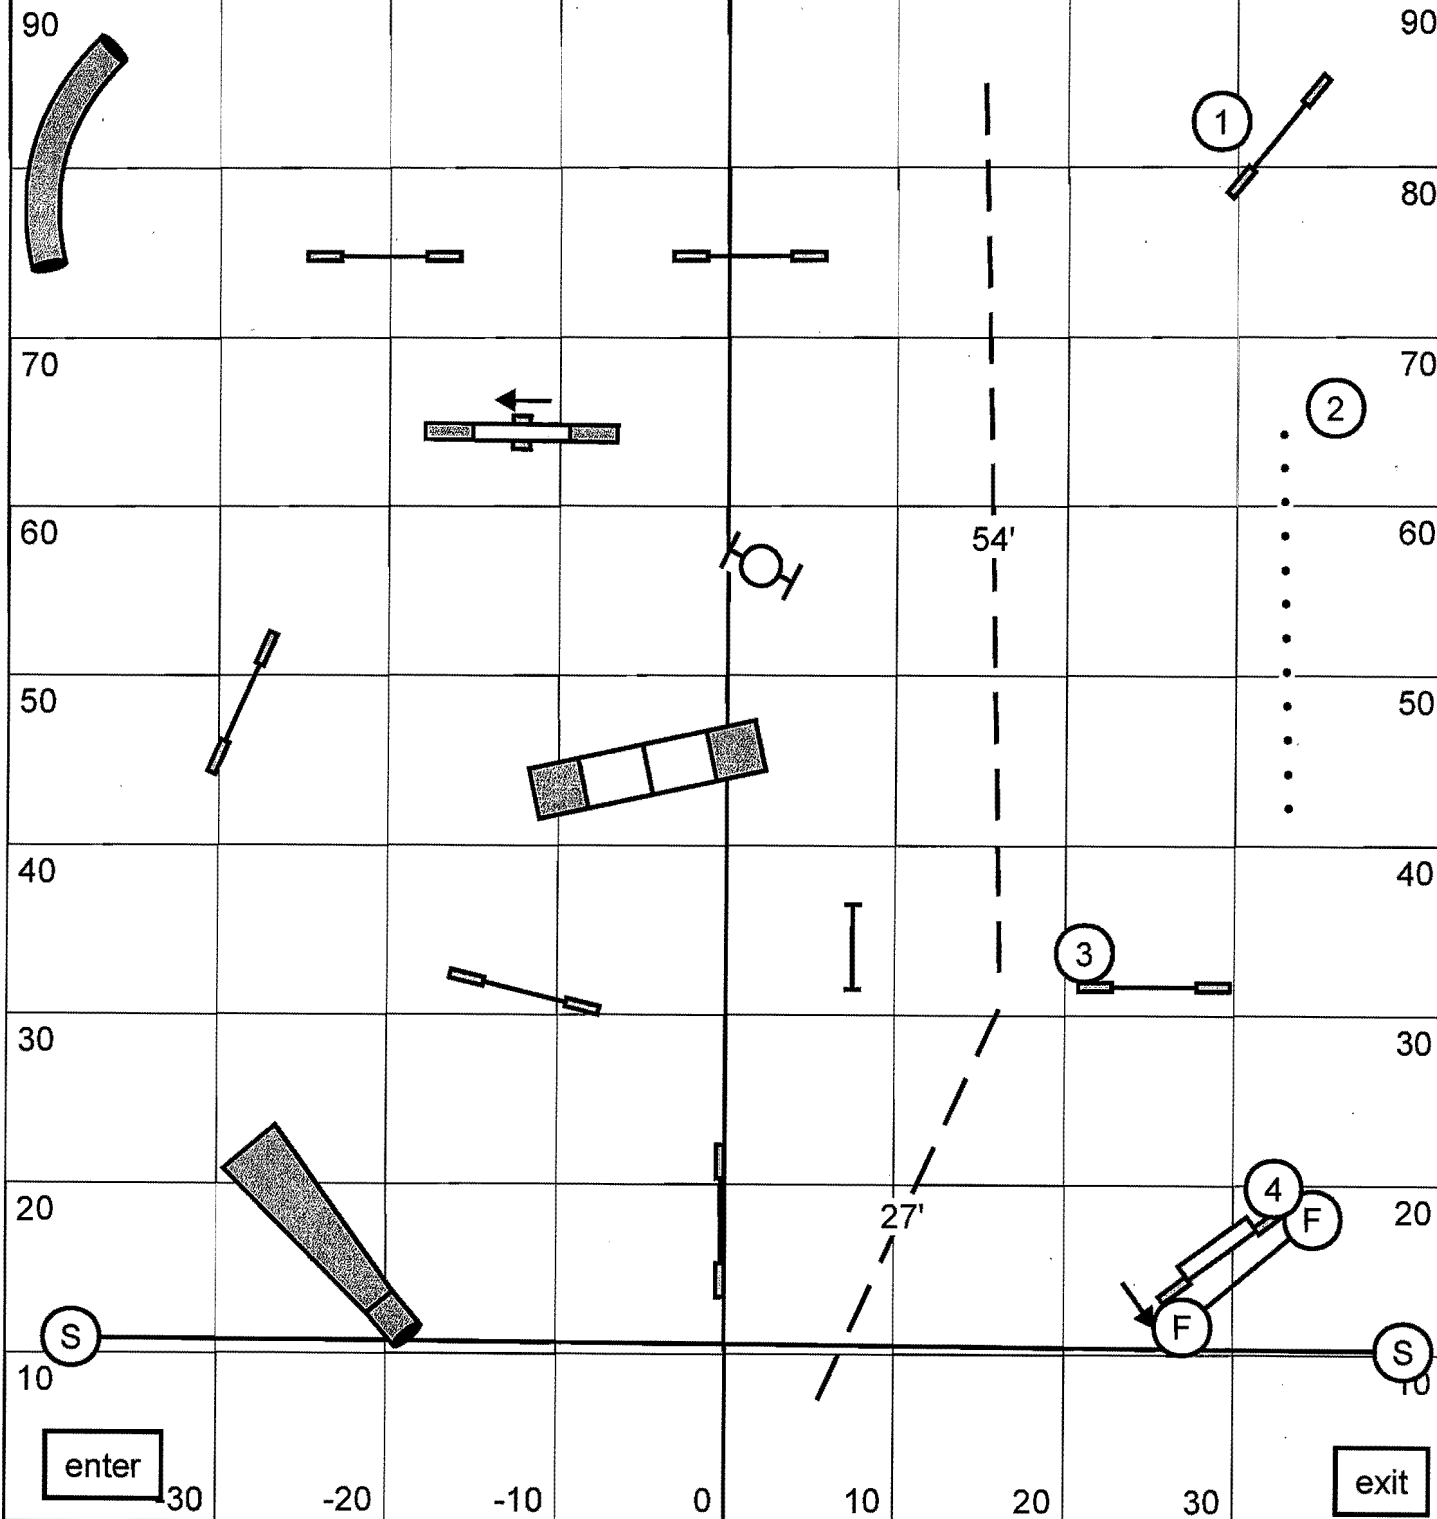

Masters/PII Relay
 BARK
 Nov 1, 2014
 Maureen Sullivan

Masters/PIII/Vets Gamblers
BARK
Nov 1, 2014
Maureen Sullivan

1,3,5,7 Pts A Frame = 7 pts, opening 25 sec
CH 22/26= 14 sec, P 16/20= 15 sec, V12/16= 17 sec
CH 16/18= 15 sec, P 12= 16 sec, V 8= 18 sec
CH 12/14= 16 sec, P8= 17 sec, V4= 19 sec

-30

Back to back contacts ok, no consecutive contacts

30

Masters/PiII/Vets Standard
BARK
Nov 1, 2014
Maureen Sullivan

Steeplechase/PCSJ Round 1
 BARK
 Nov 1, 2014
 Maureen Sullivan

Steeplechase/PCSJ Round 2
 BARK
 Nov 1, 2014
 Maureen Sullivan

Masters/P111/Vets Snooker
 BARK
 Nov 1, 2104
 Maureen Sullivan

opening any direction or flow, closing as labeled
 CH 22/26= 55 sec, P16/20= 56 sec, V= 58 sec
 CH 16/20= 56 sec, P12= 57 sec, V8= 59 sec
 CH 12/14= 57 sec, P8=58 sec, V4= 60 sec