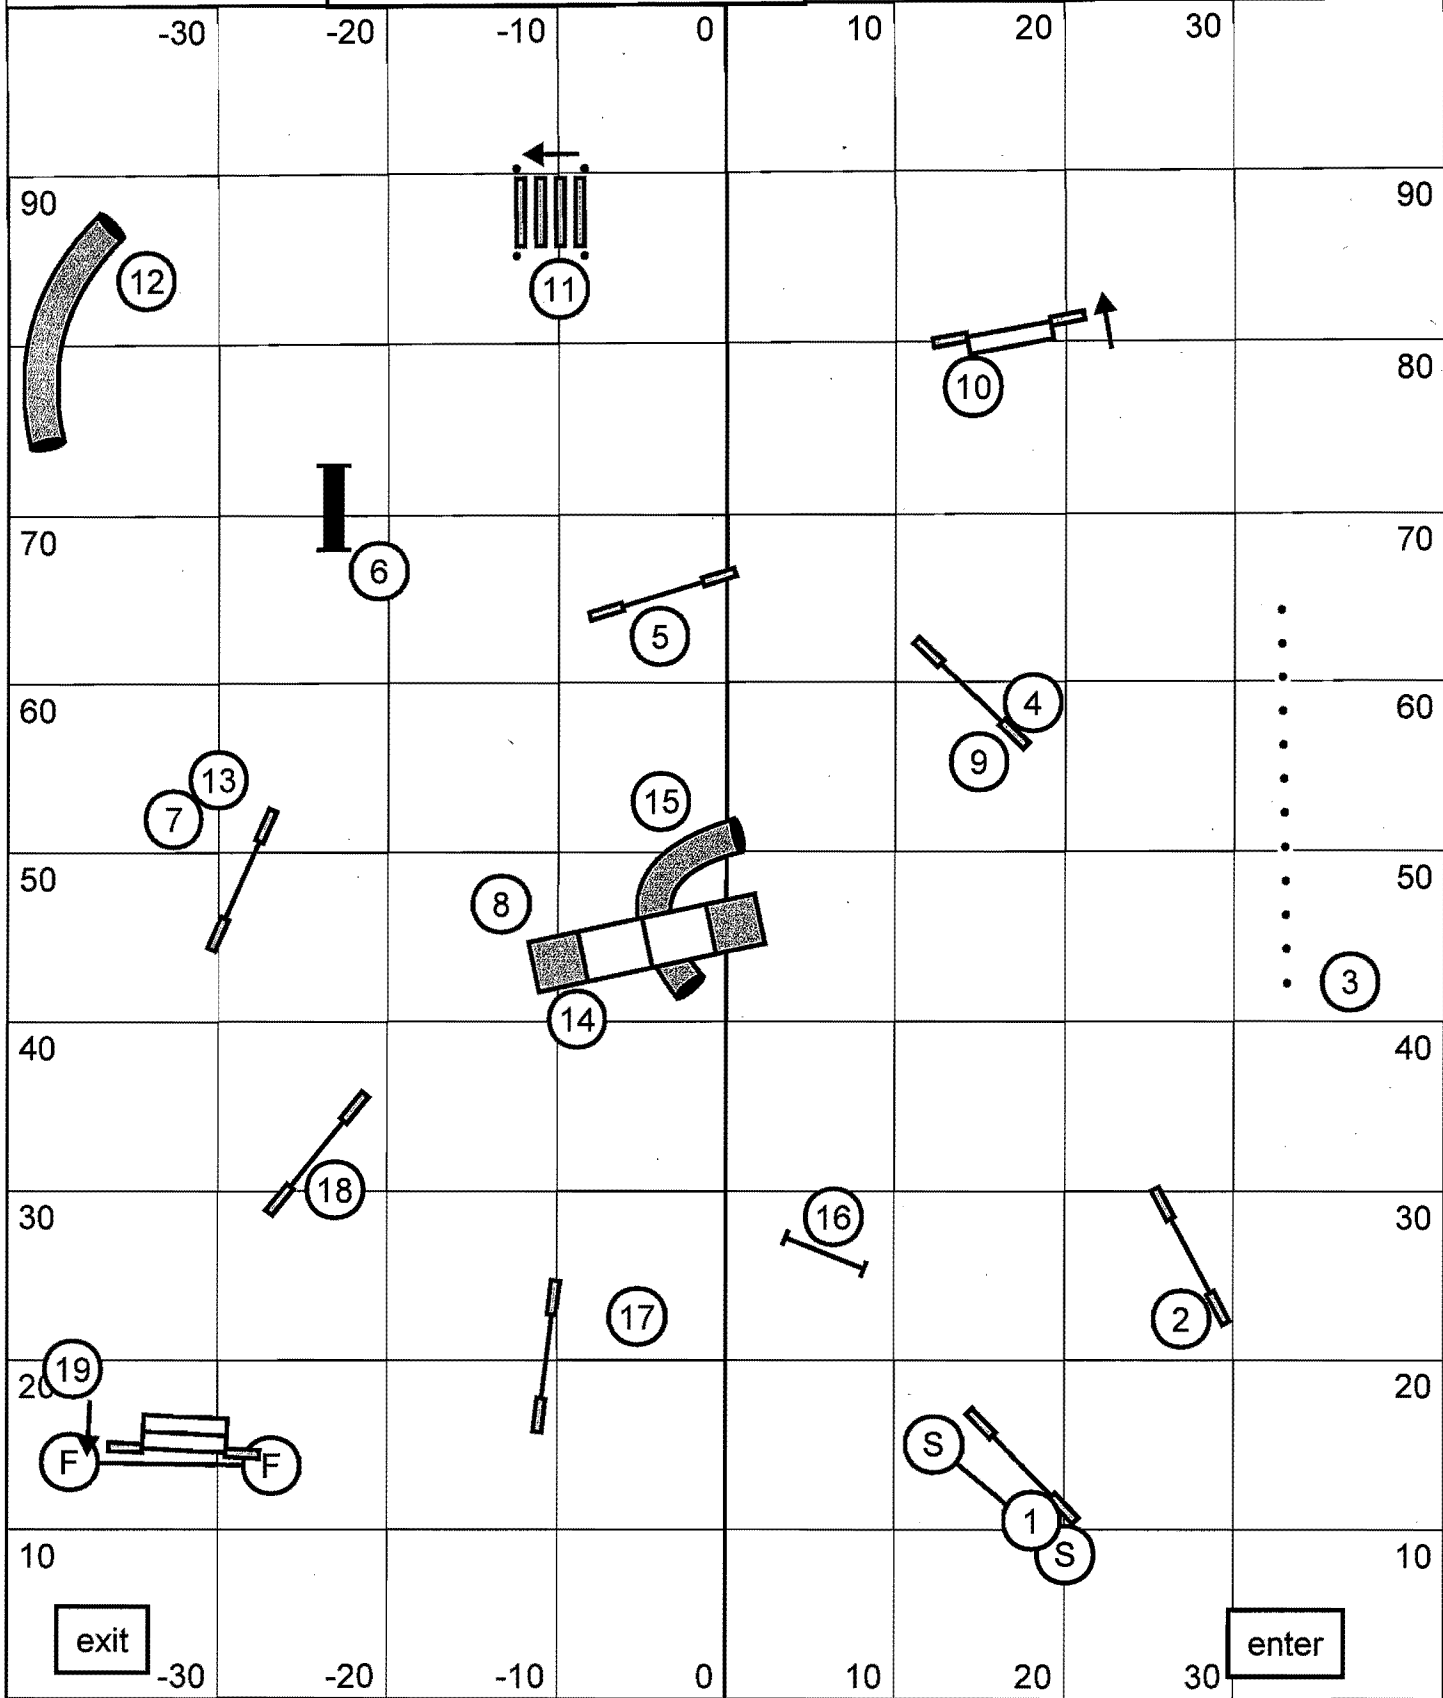

Masters/PII Relay
 BARK
 Nov 1, 2014
 Maureen Sullivan

Masters/PIII/Vets Gamblers
BARK
Nov 1, 2014
Maureen Sullivan

1,3,5,7 Pts A Frame = 7 pts, opening 25 sec
CH 22/26= 14 sec, P 16/20= 15 sec, V12/16= 17 sec
CH 16/18= 15 sec, P 12= 16 sec, V 8= 18 sec
CH 12/14= 16 sec, P8= 17 sec, V4= 19 sec

-30

Back to back contacts ok, no consecutive contacts

30

Masters/PiII/Vets Standard
BARK
Nov 1, 2014
Maureen Sullivan

Steeplechase/PCSJ Round 1
 BARK
 Nov 1, 2014
 Maureen Sullivan

Steeplechase/PCSJ Round 2
 BARK
 Nov 1, 2014
 Maureen Sullivan

Masters/P111/Vets Snooker
 BARK
 Nov 1, 2104
 Maureen Sullivan

opening any direction or flow, closing as labeled
 CH 22/26= 55 sec, P16/20= 56 sec, V= 58 sec
 CH 16/20= 56 sec, P12= 57 sec, V8= 59 sec
 CH 12/14= 57 sec, P8=58 sec, V4= 60 sec