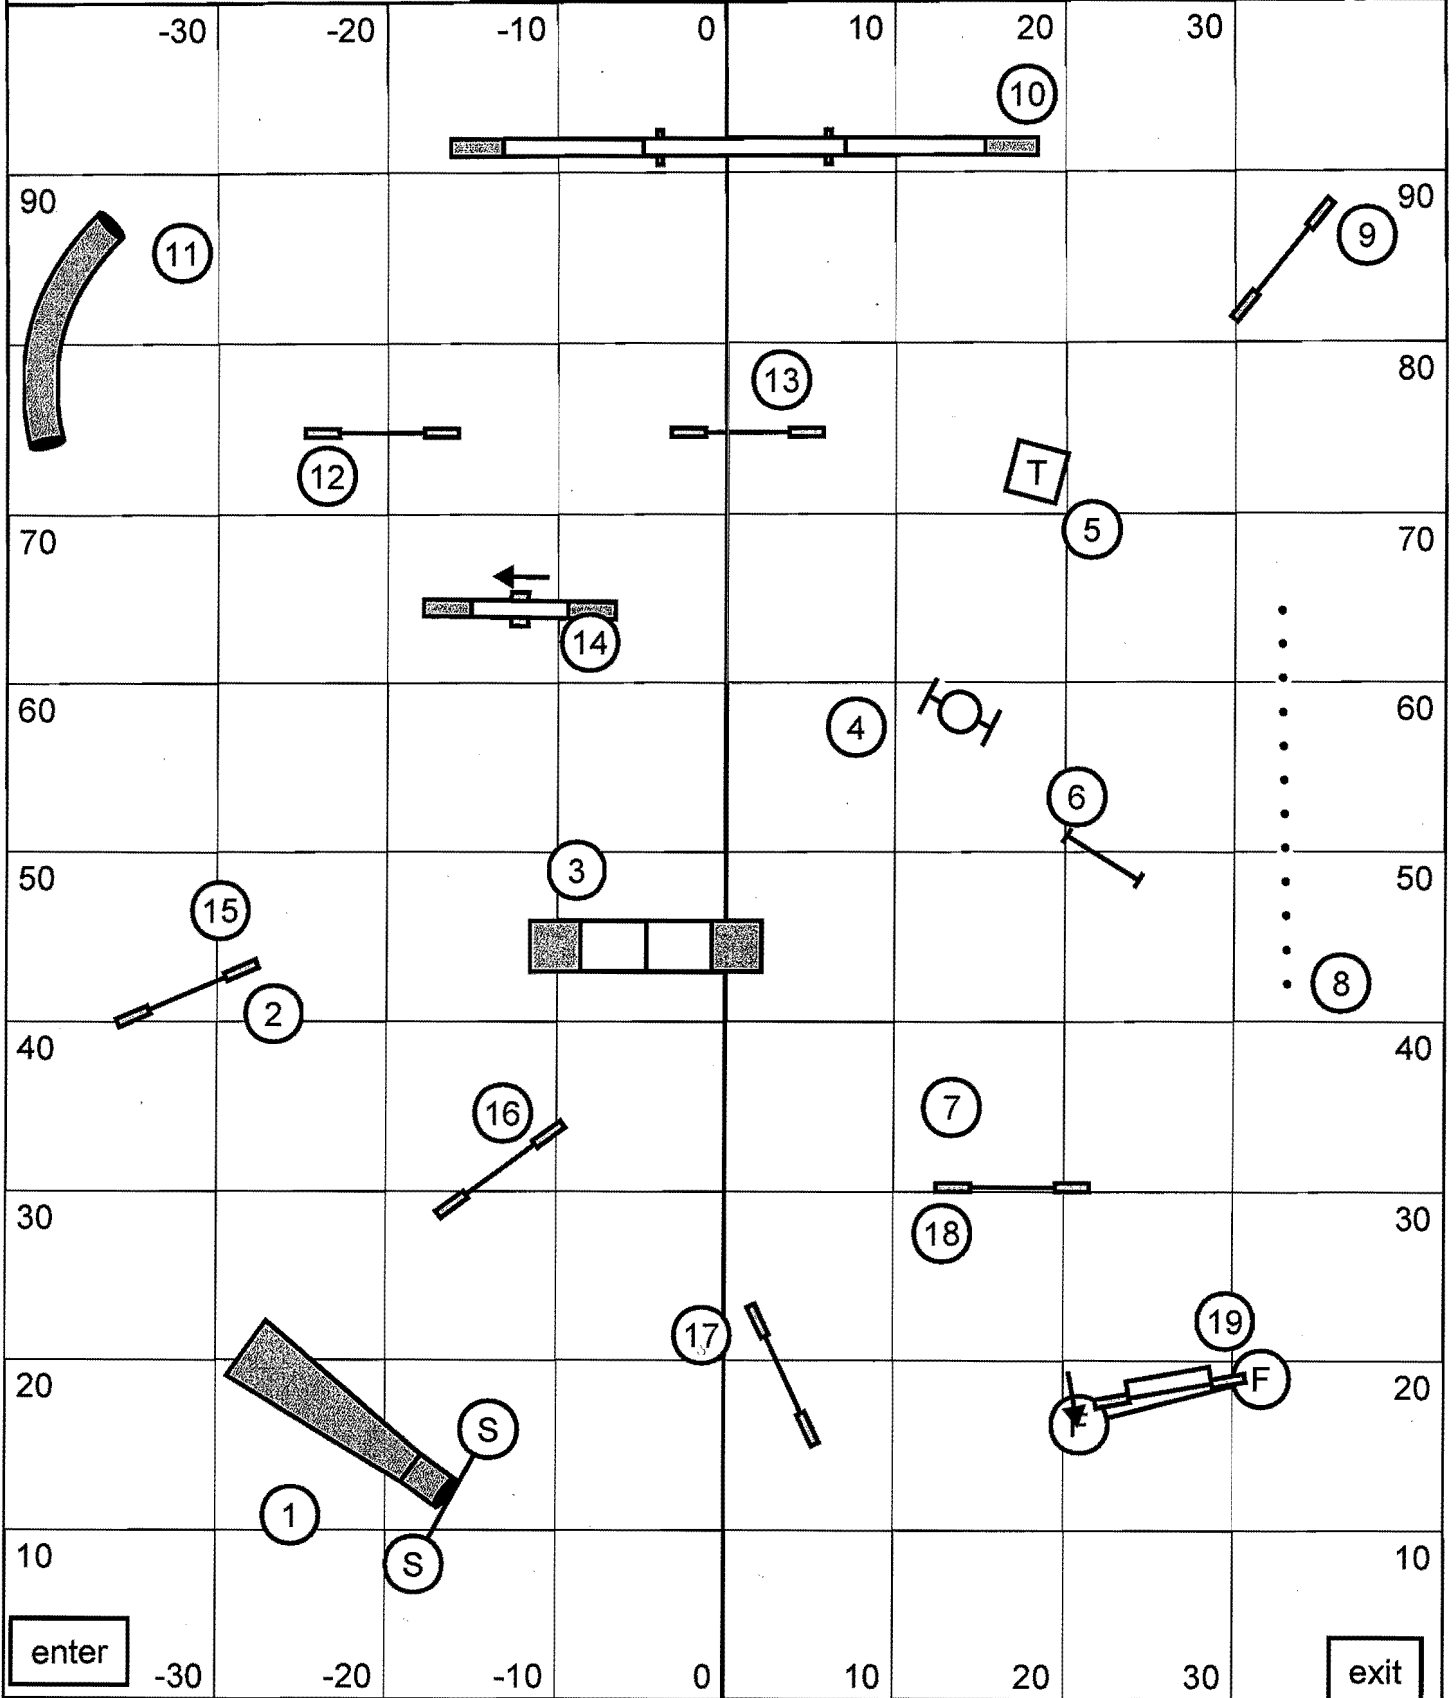

Masters/PII Relay
 BARK
 Nov 1, 2014
 Maureen Sullivan

Masters/PIII/Vets Gamblers
BARK
Nov 1, 2014
Maureen Sullivan

1,3,5,7 Pts A Frame = 7 pts, opening 25 sec
CH 22/26= 14 sec, P 16/20= 15 sec, V12/16= 17 sec
CH 16/18= 15 sec, P 12= 16 sec, V 8= 18 sec
CH 12/14= 16 sec, P8= 17 sec, V4= 19 sec

-30

Back to back contacts ok, no consecutive contacts

30

Masters/PiII/Vets Standard
BARK
Nov 1, 2014
Maureen Sullivan

Steeplechase/PCSJ Round 1
 BARK
 Nov 1, 2014
 Maureen Sullivan

Steeplechase/PCSJ Round 2
 BARK
 Nov 1, 2014
 Maureen Sullivan

Masters/P111/Vets Snooker
 BARK
 Nov 1, 2104
 Maureen Sullivan

opening any direction or flow, closing as labeled
 CH 22/26= 55 sec, P16/20= 56 sec, V= 58 sec
 CH 16/20= 56 sec, P12= 57 sec, V8= 59 sec
 CH 12/14= 57 sec, P8=58 sec, V4= 60 sec