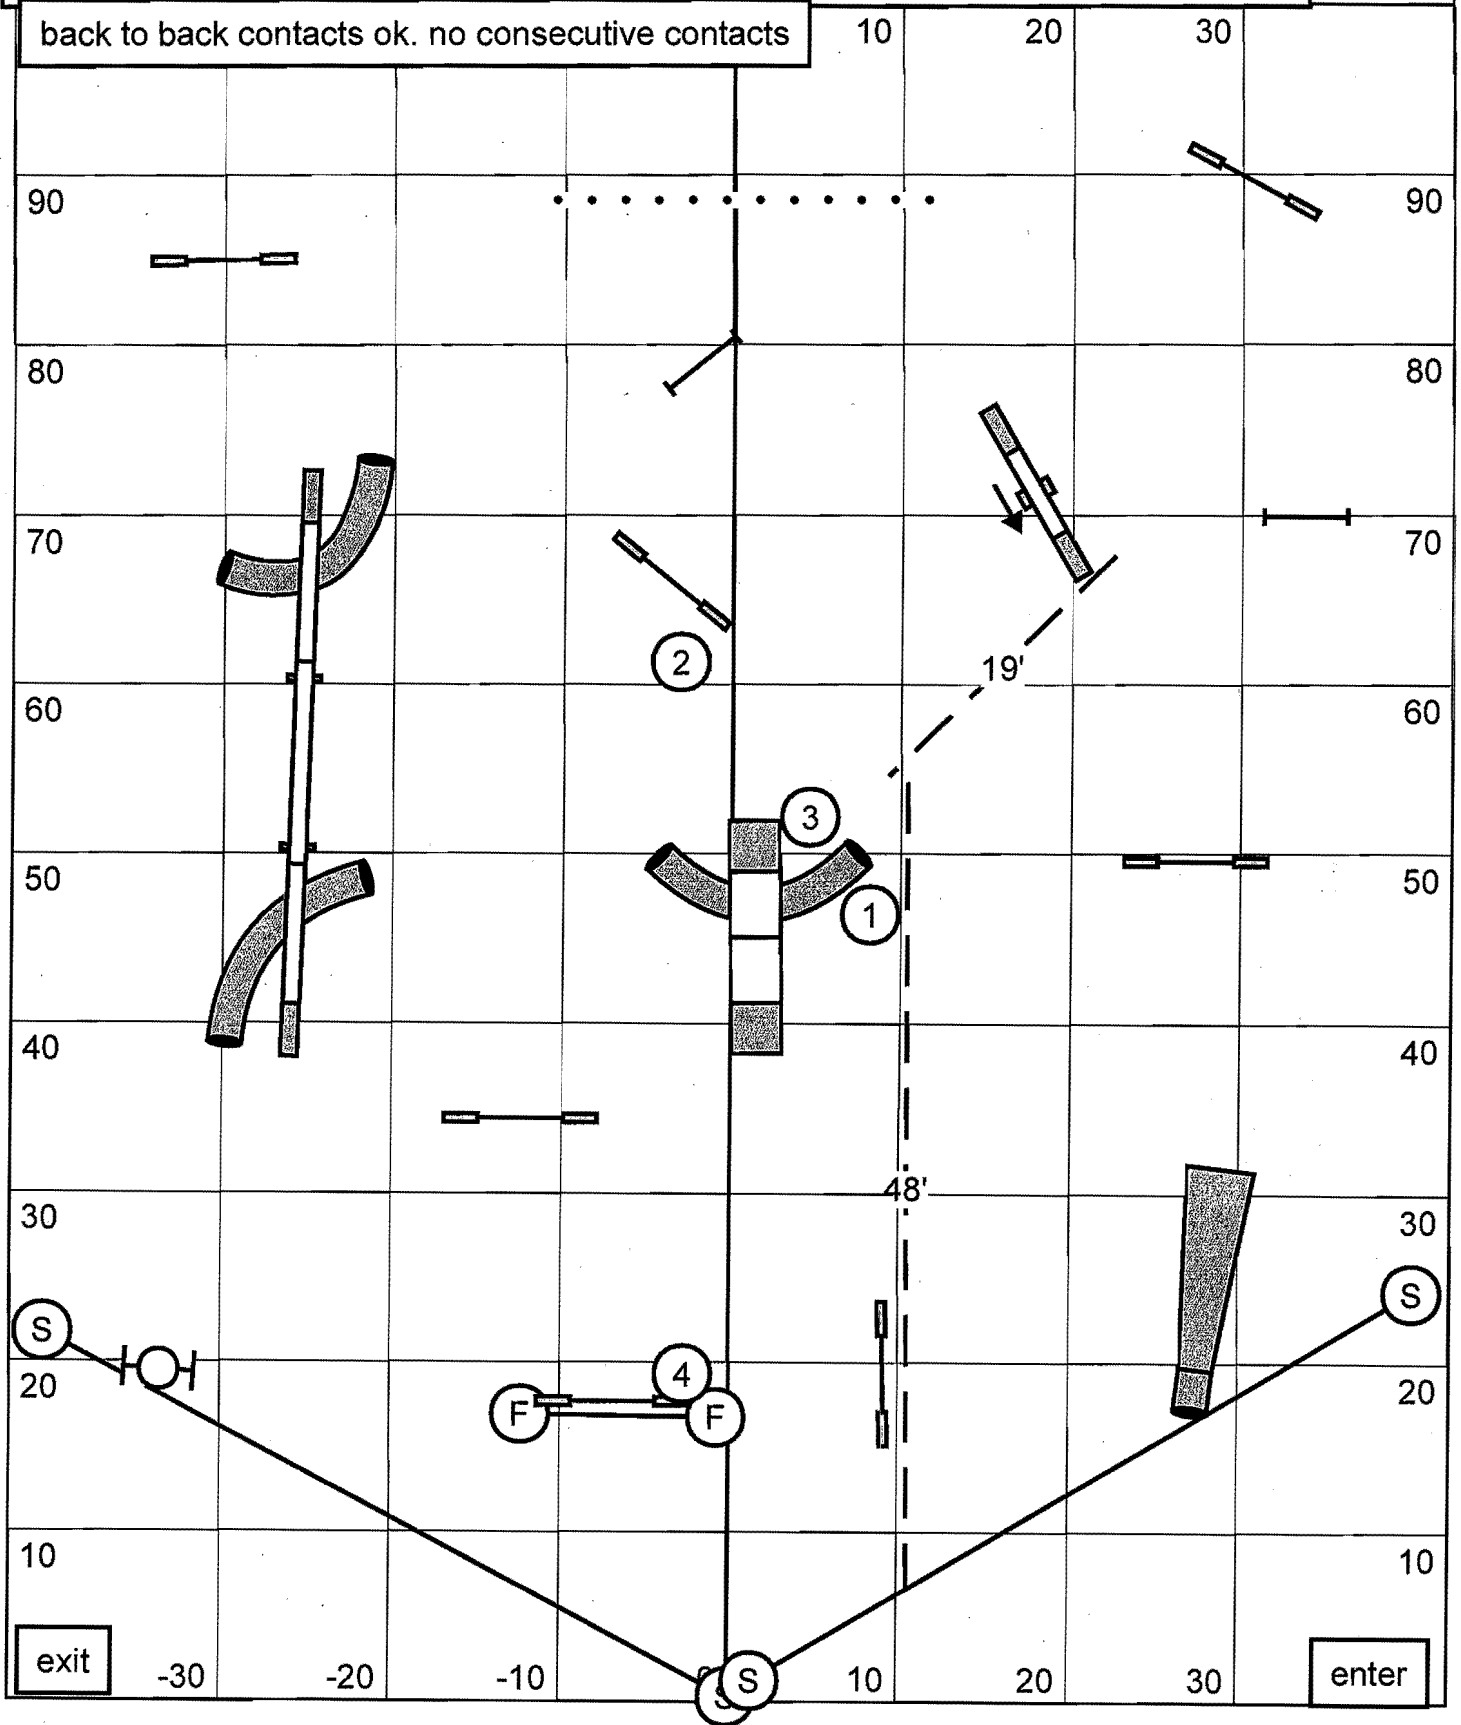

Masters/P/III/Vets Gamblers  
 BARK  
 Oct. 31, 2014  
 Maureen Sullivan

1,2,3,5 Pts weaves = 5 pts opening 25 seconds  
 CH 22/26= 14 sec, P 16/20= 15sec, V 12/16"= 17 sec  
 CH 16/18= 15 sec, P 12= 16 sec, V8=18 sec  
 CH 12/14= 16 sec, P8= 17 sec, V4= 19 sec

back to back contacts ok. no consecutive contacts

Masters/PIII/Vets Standard  
 BARK  
 Oct 31, 2104  
 Maureen Sullivan

Masters/Performance Challenge Standard  
 BARK  
 Oct 31, 2014  
 Maureen Sullivan