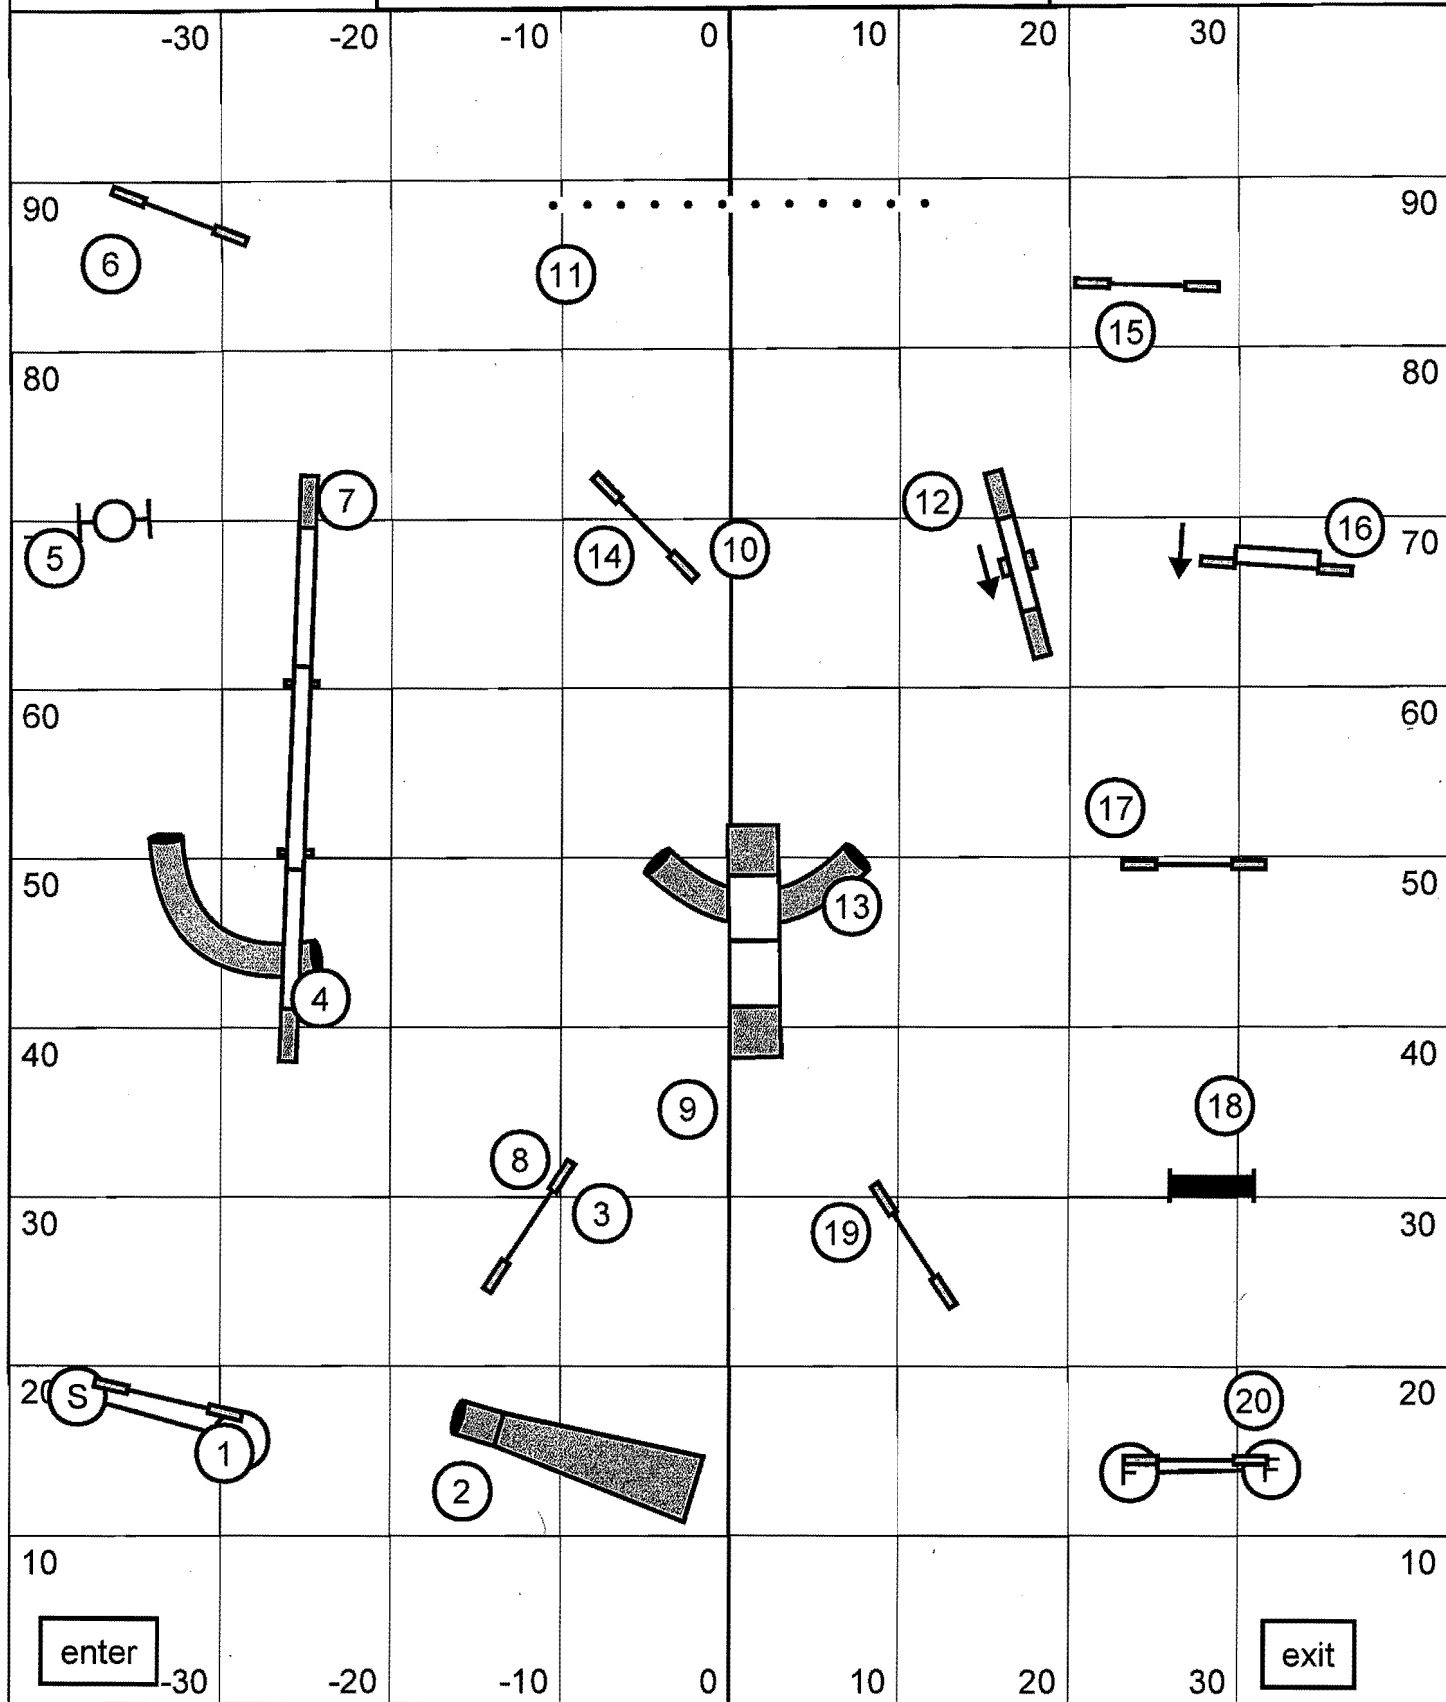

Masters/Performance Challenge Standard
BARK
Oct 31, 2014
Maureen Sullivan