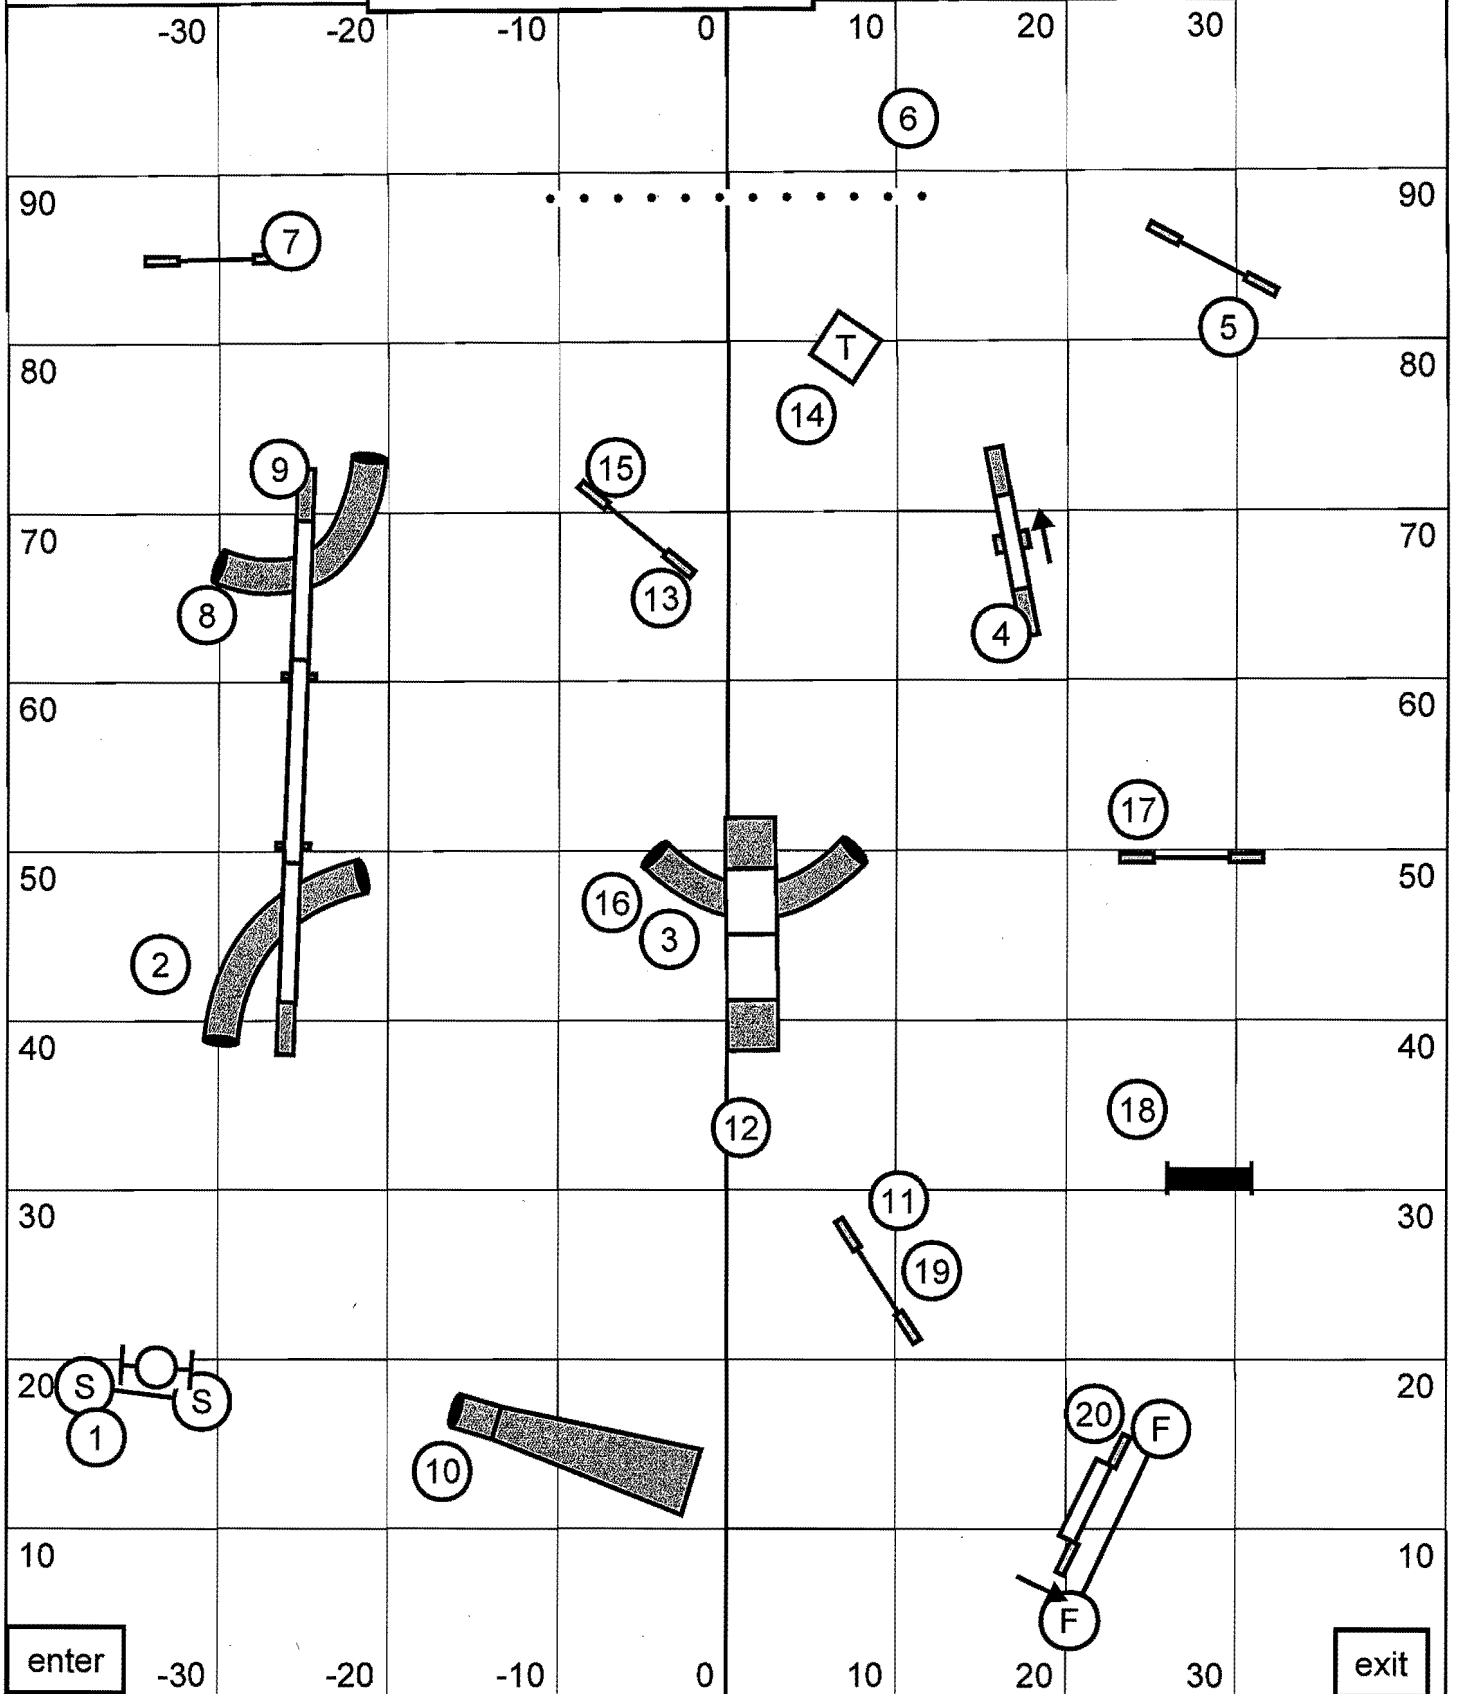

Masters/P/III/Vets Gamblers  
 BARK  
 Oct. 31, 2014  
 Maureen Sullivan

1,2,3,5 Pts weaves = 5 pts opening 25 seconds  
 CH 22/26= 14 sec, P 16/20= 15sec, V 12/16"= 17 sec  
 CH 16/18= 15 sec, P 12= 16 sec, V8=18 sec  
 CH 12/14= 16 sec, P8= 17 sec, V4= 19 sec

back to back contacts ok. no consecutive contacts

Masters/PIII/Vets Standard  
 BARK  
 Oct 31, 2104  
 Maureen Sullivan

Masters/Performance Challenge Standard  
 BARK  
 Oct 31, 2014  
 Maureen Sullivan