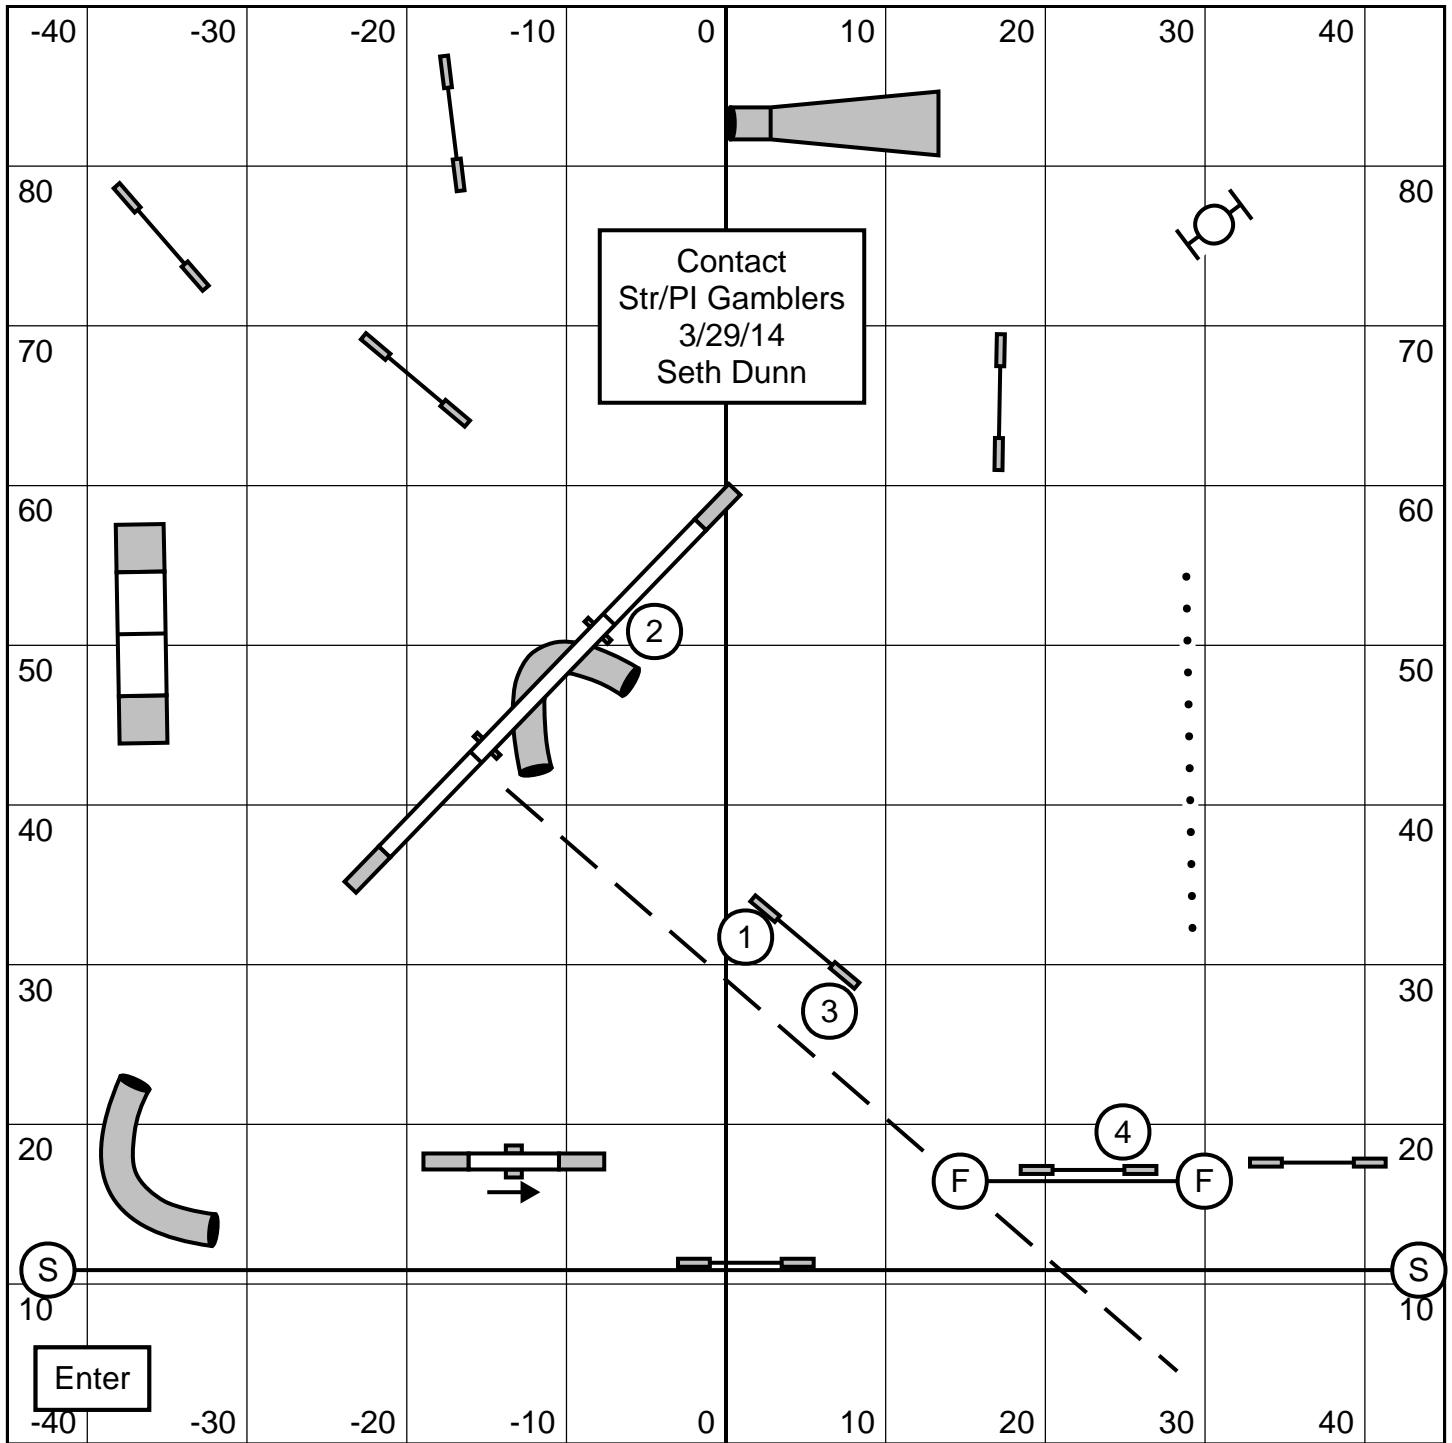

1235 System - Weaves 5pts - 25 Sec Opening - 13 Opening Pts Required
 Closing: C22/26 16s | C16/18 17s | C12/14 18s
 P20/16 17s | P12 18s | P8 19s
 V16/12 18s | V8 19s | V4 20s

1235 System - Weaves 5pts - 25 Sec Opening - 13 Opening Pts Required
 Closing: C22/26 16s | C16/18 17s | C12/14 18s
 P20/16 17s | P12 18s | P8 19s

1235 System - Weaves 5pts - 25 Sec Opening - 13 Opening Pts Required
 Closing: C22/26 16s | C16/18 17s | C12/14 18s
 P20/16 17s | P12 18s | P8 19s