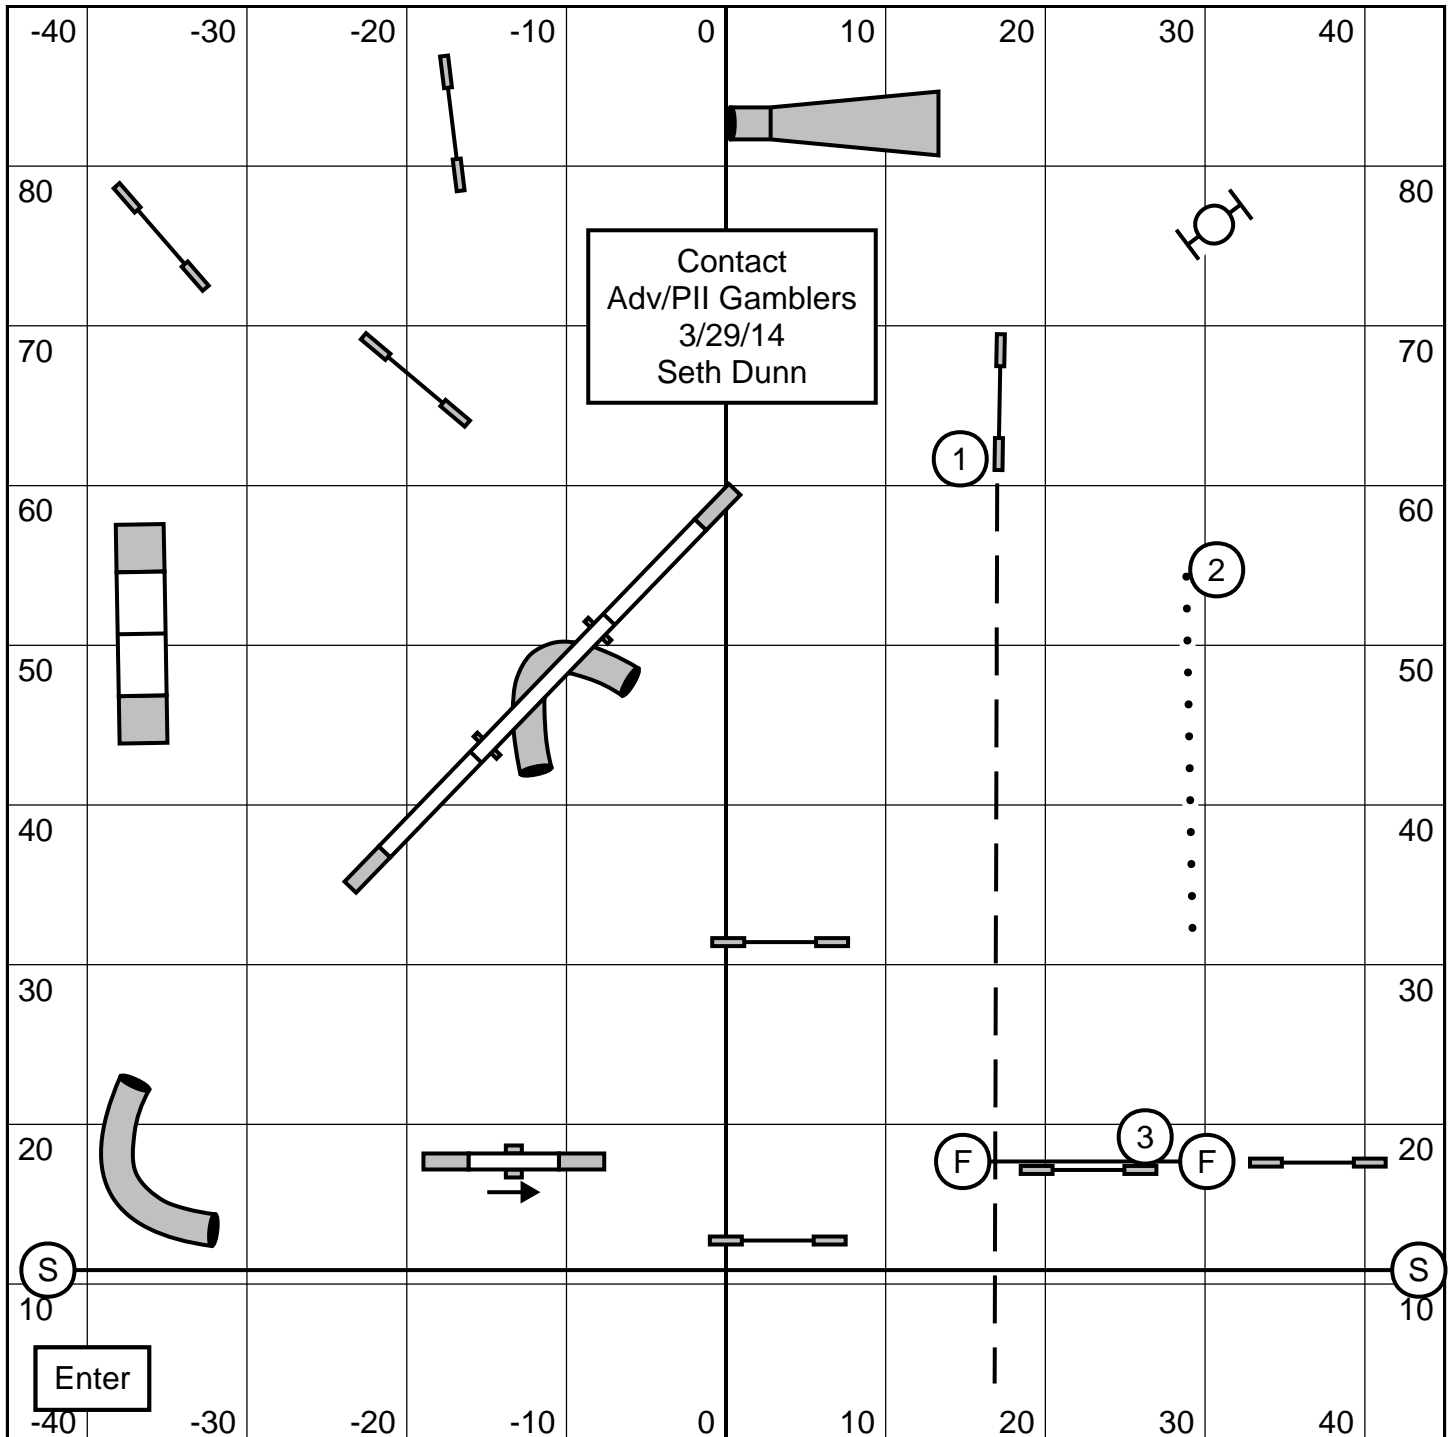

1235 System - Weaves 5pts - 25 Sec Opening - 13 Opening Pts Required
 Closing: C22/26 16s | C16/18 17s | C12/14 18s
 P20/16 17s | P12 18s | P8 19s
 V16/12 18s | V8 19s | V4 20s

1235 System - Weaves 5pts - 25 Sec Opening - 13 Opening Pts Required
 Closing: C22/26 16s | C16/18 17s | C12/14 18s
 P20/16 17s | P12 18s | P8 19s

1235 System - Weaves 5pts - 25 Sec Opening - 13 Opening Pts Required
 Closing: C22/26 16s | C16/18 17s | C12/14 18s
 P20/16 17s | P12 18s | P8 19s