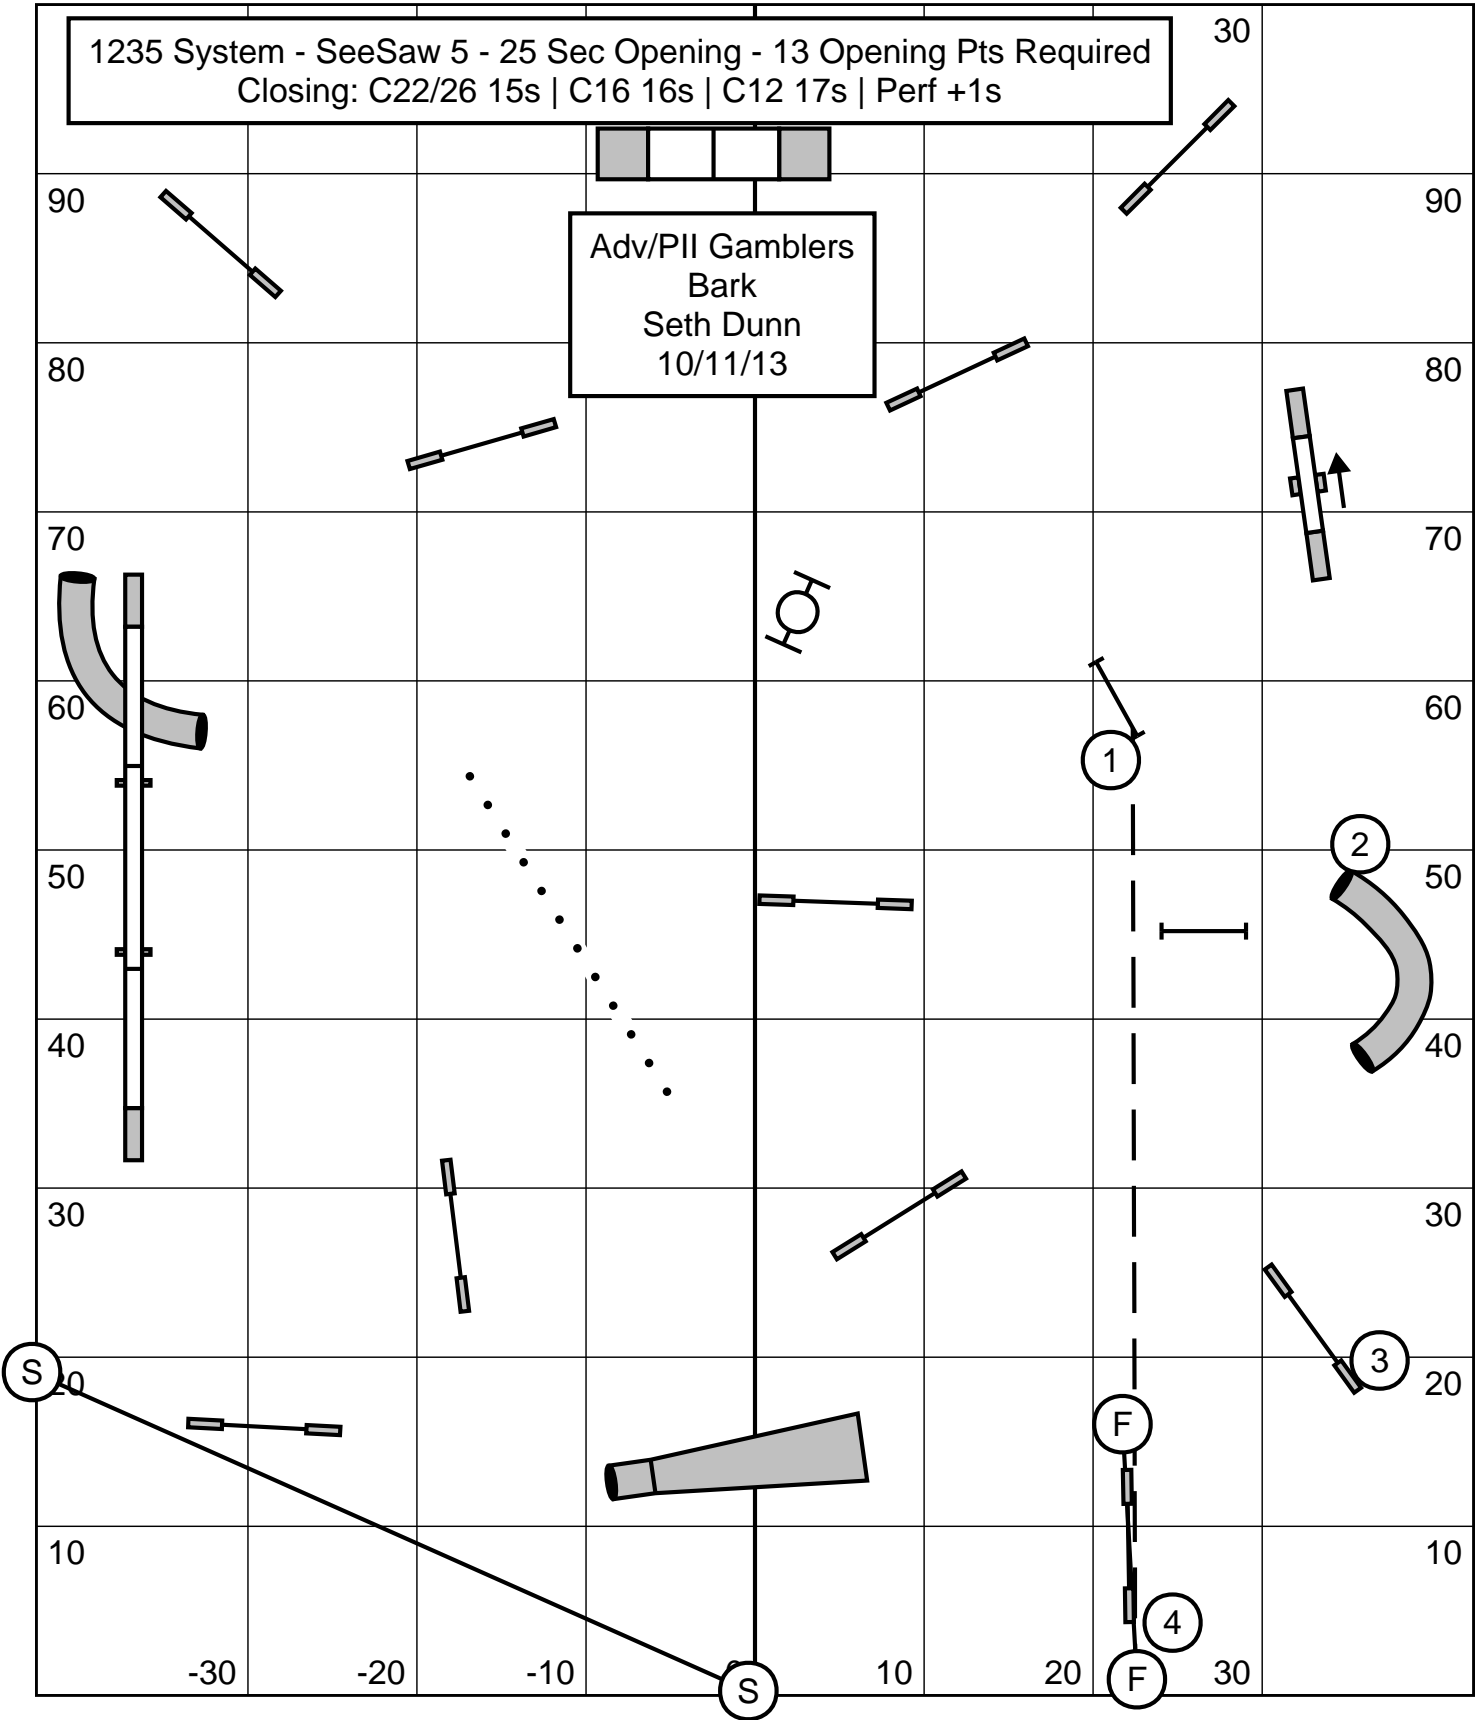

1235 System - SeeSaw 5 - 25 Sec Opening - 13 Opening Pts Required
Closing: C22/26 16s | C16 17s | C12 18s | Perf +1s

30

Str/PI Gamblers
Bark
Seth Dunn
10/11/13

HOH

S

S

1

2

20

30

90

80

70

60

50

40

30

10

90

80

70

60

50

40

30

20

10

1235 System - SeeSaw 5 - 25 Sec Opening - 13 Opening Pts Required
Closing: C22/26 15s | C16 16s | C12 17s | Perf +1s

Adv/PII Gamblers
Bark
Seth Dunn
10/11/13

HOH

1235 System - SeeSaw 5 - 25 Sec Opening - 13 Opening Pts Required
Closing: C22/26 15s | C16 16s | C12 17s | Perf +1s | Vet +3