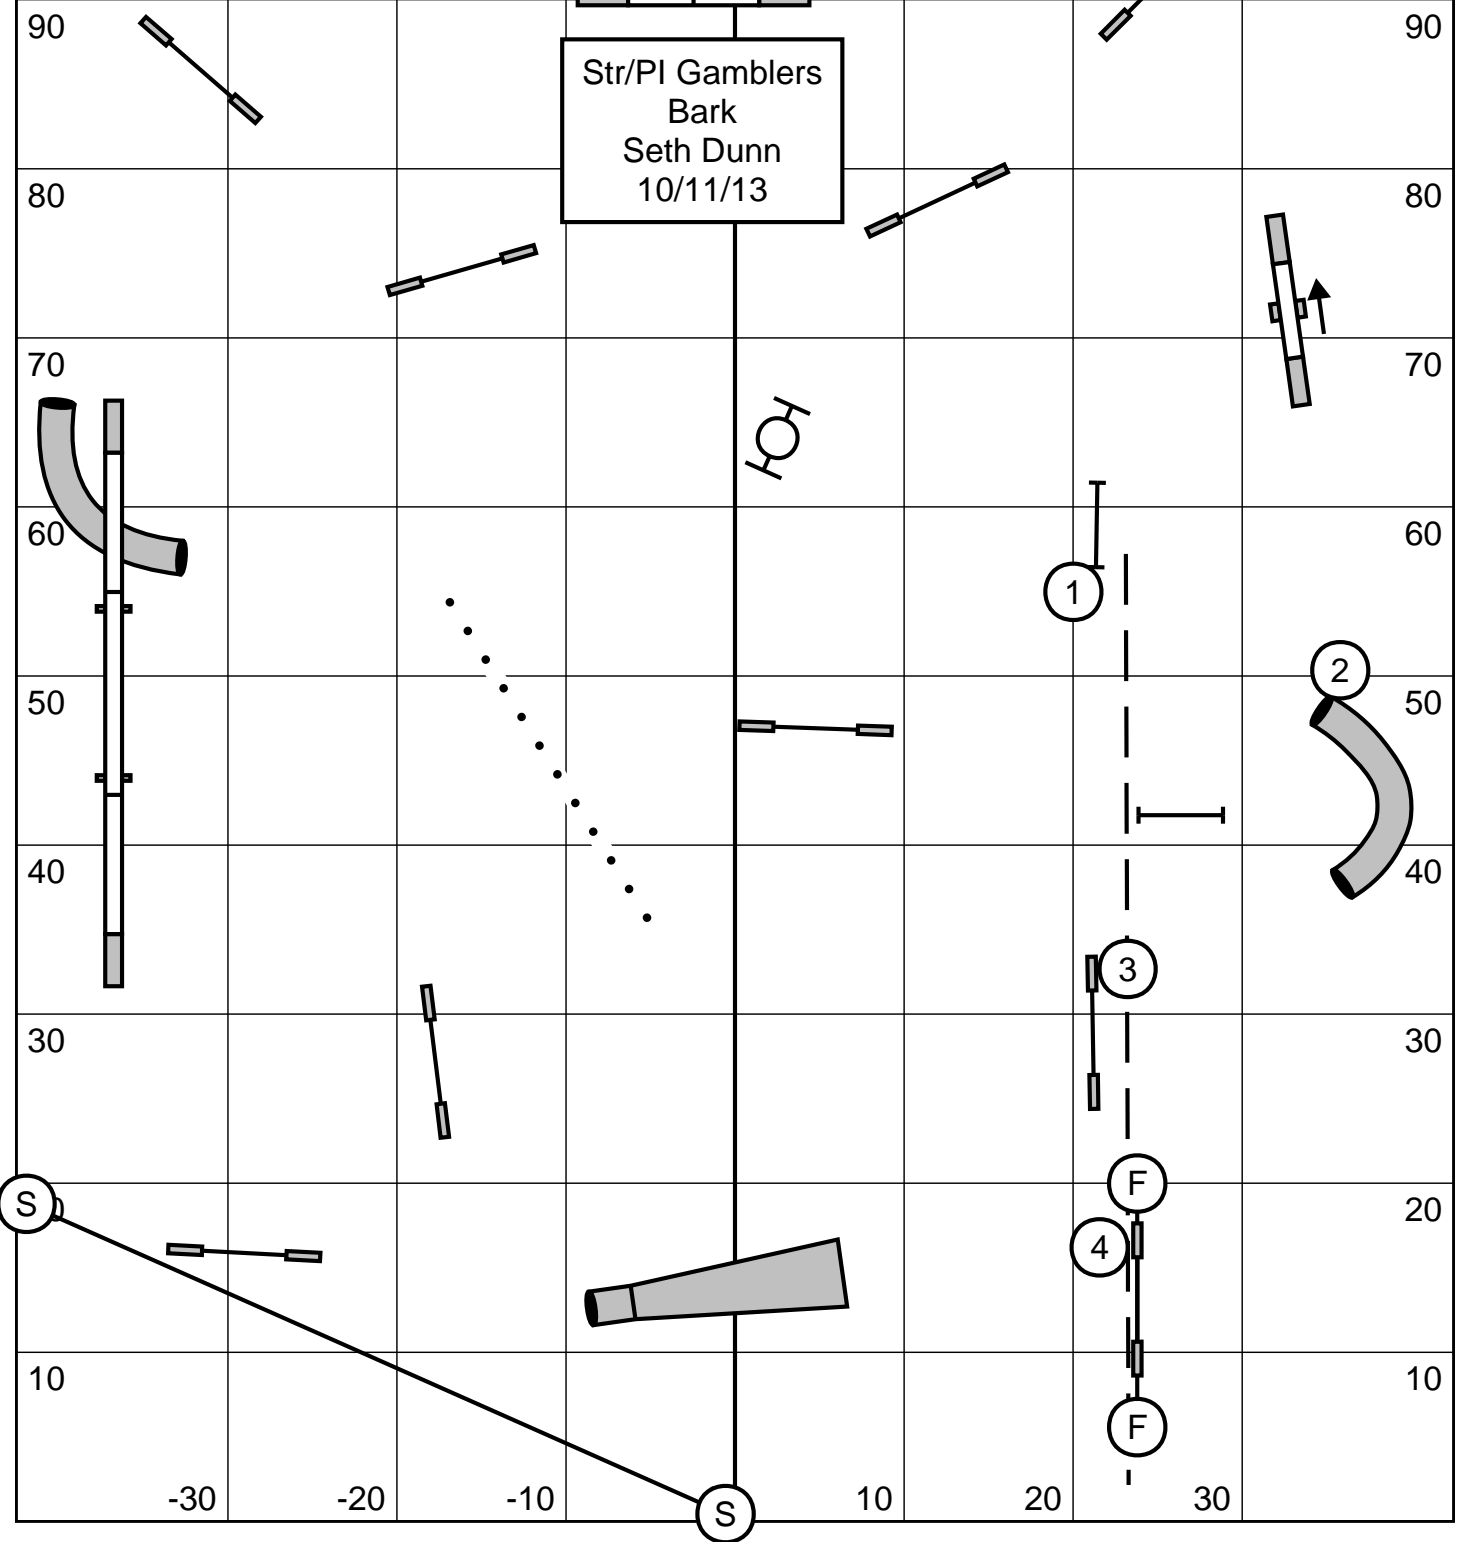

1235 System - SeeSaw 5 - 25 Sec Opening - 13 Opening Pts Required
Closing: C22/26 16s | C16 17s | C12 18s | Perf +1s

30

Str/PI Gamblers
Bark
Seth Dunn
10/11/13

HOH

S

S

1

2

3

4

F

F

-30

-20

-10

10

20

30

90

80

70

60

50

40

30

10

90

80

70

60

50

40