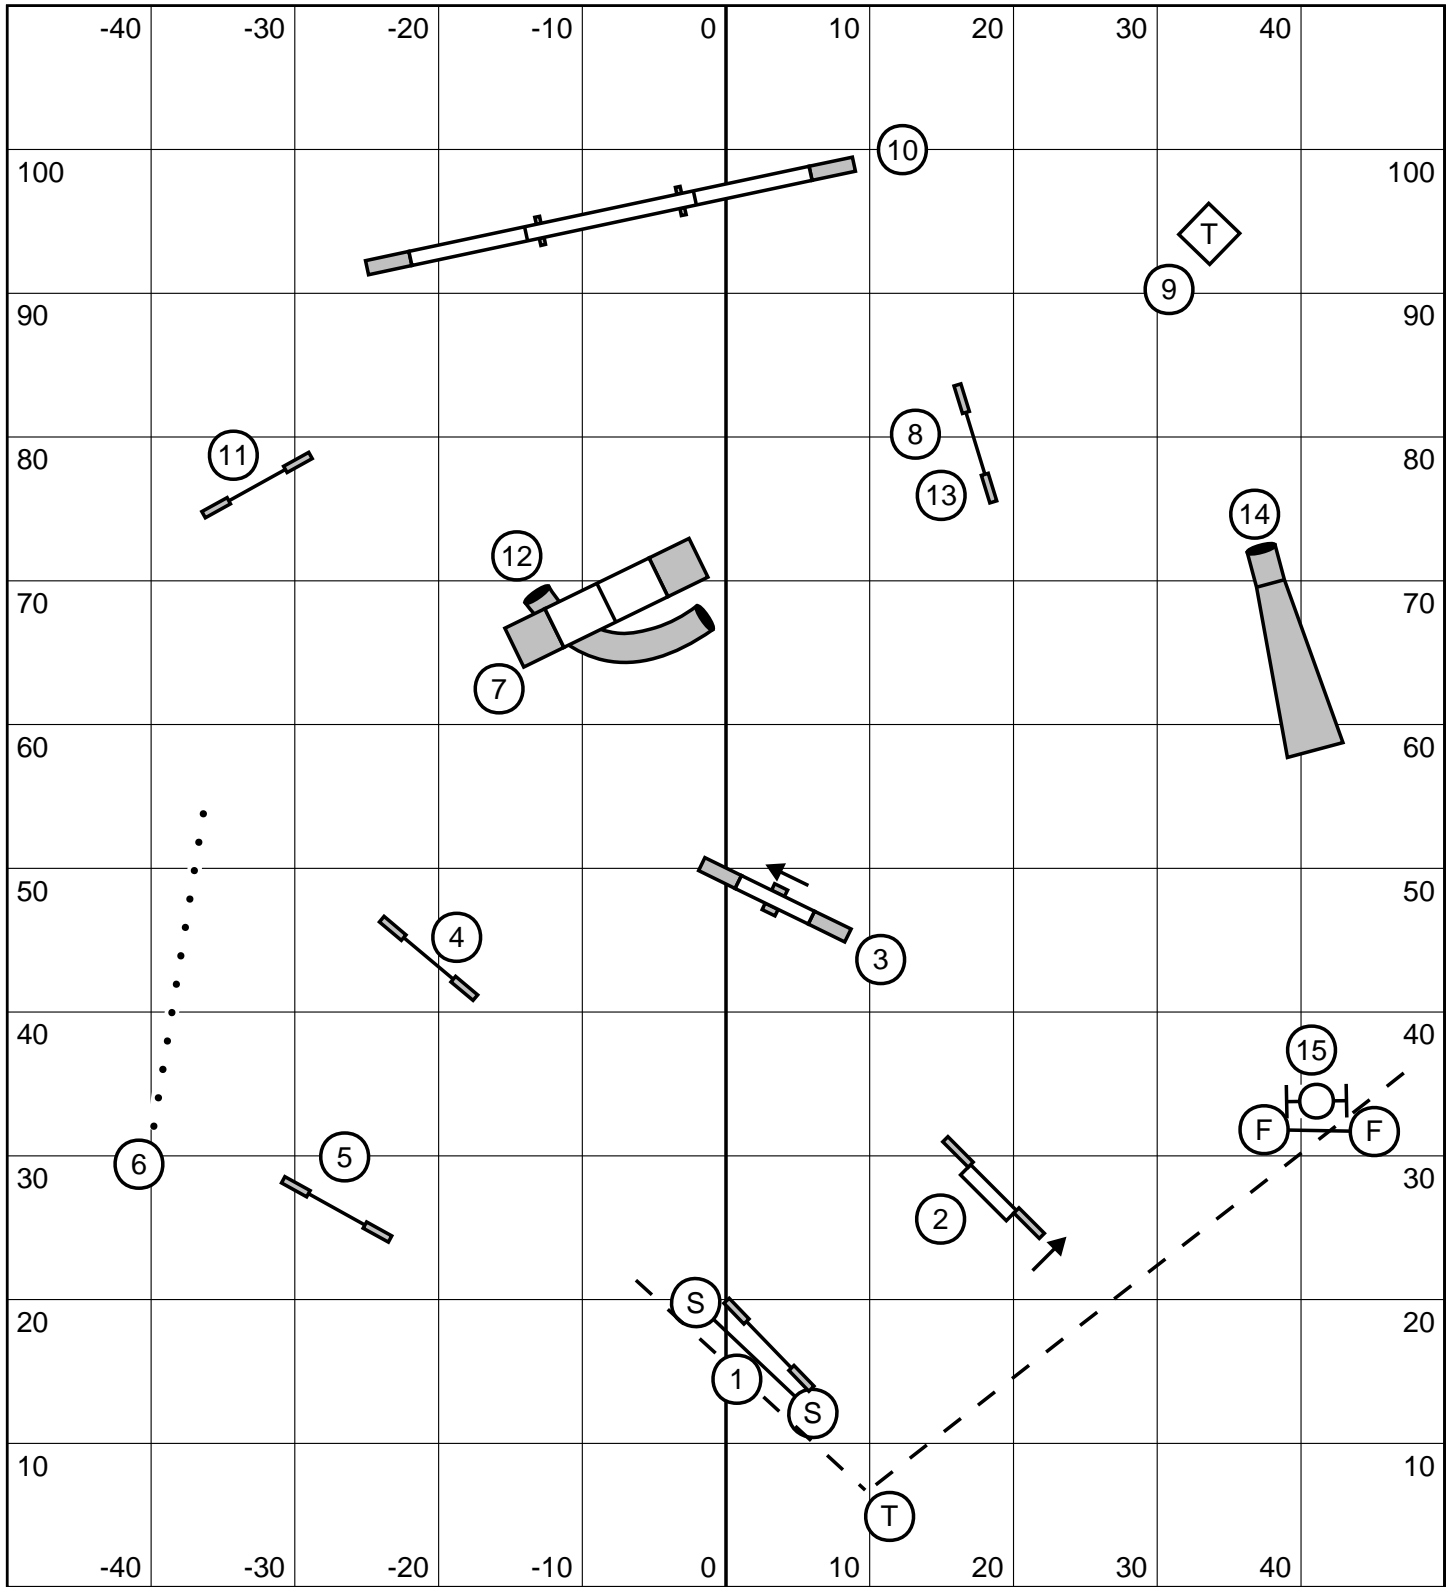

Starters/P1 Standard
Sunday, July 14, 2013

Northeast Reginal, R.I.
Frank Holik