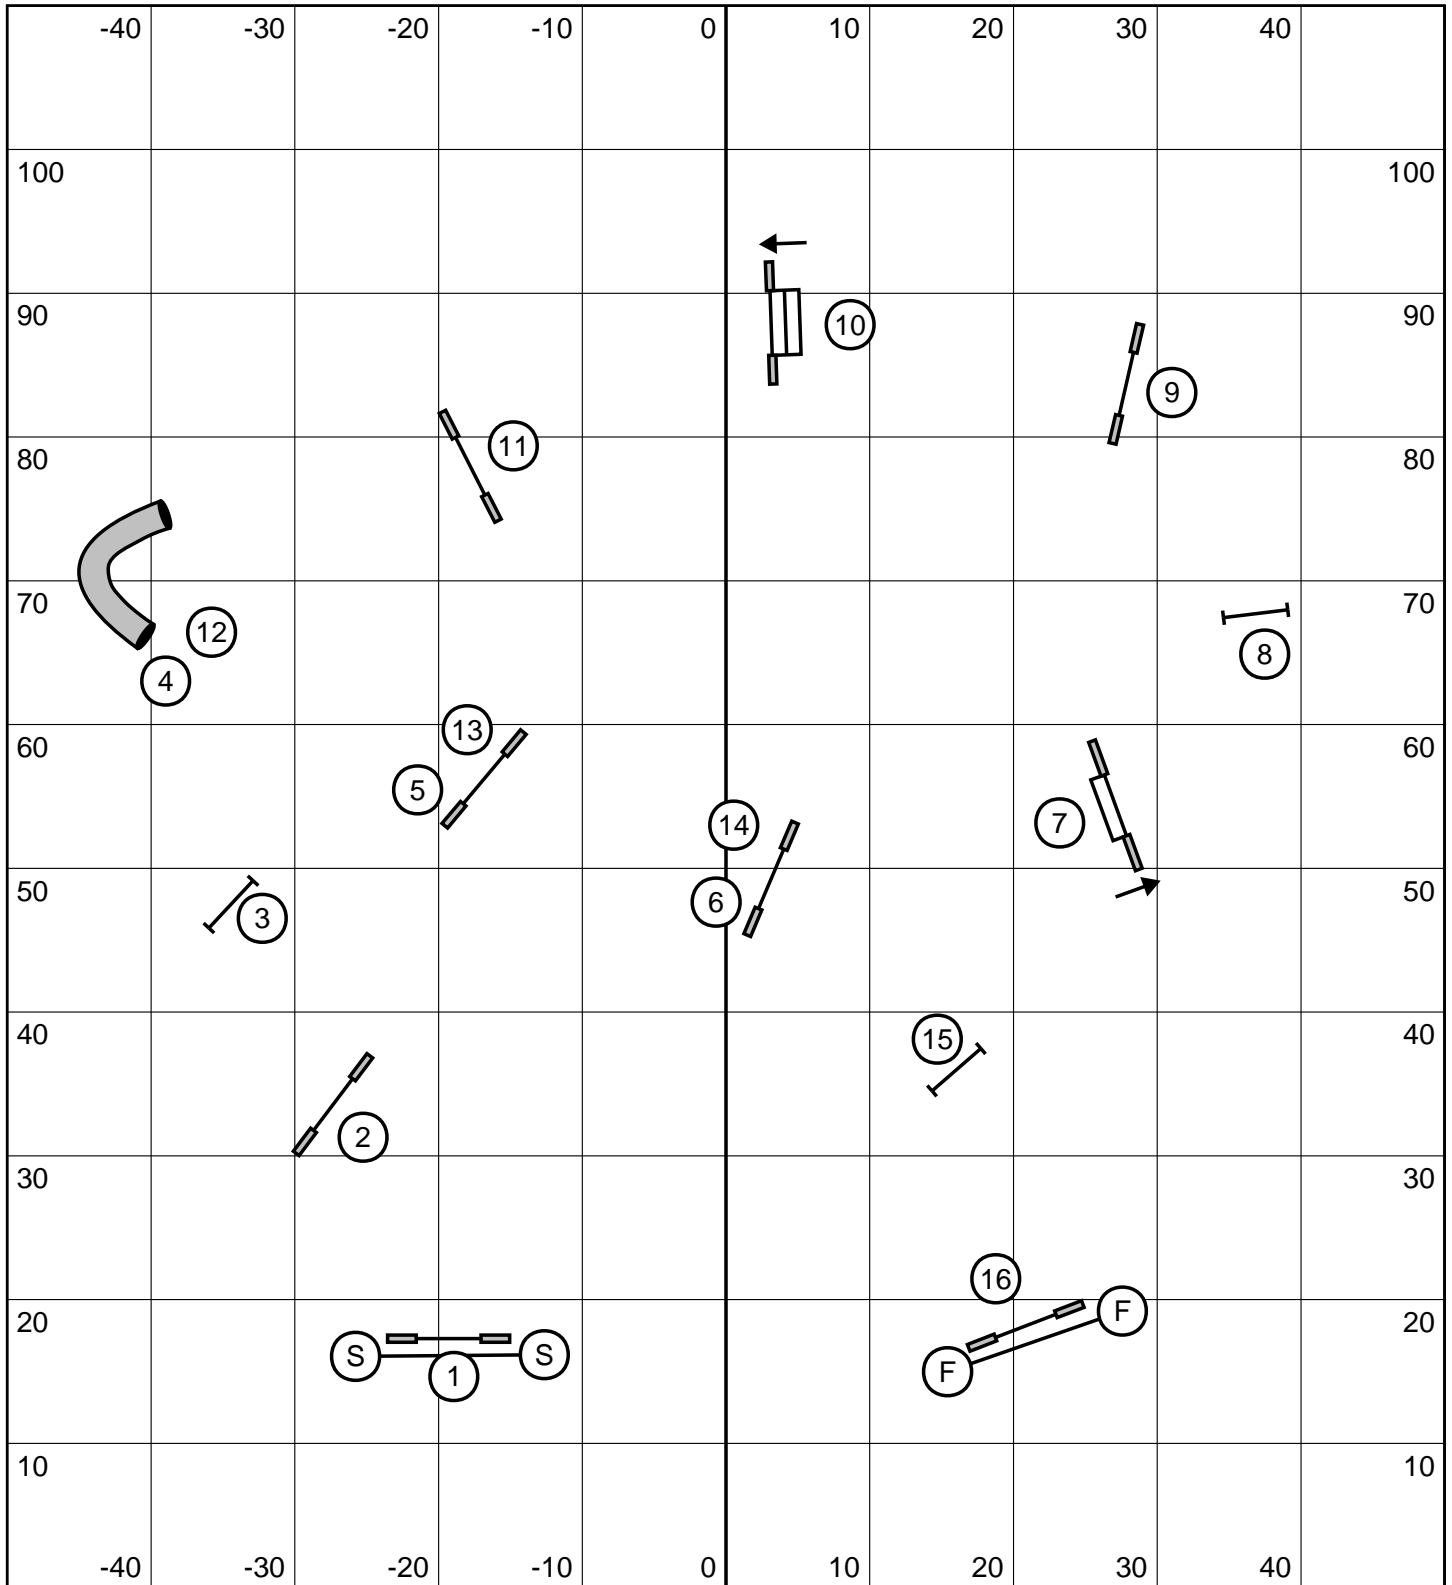

Starters/P1 Jumpers
Sunday, July 14, 2013

Northeast Regional, R.I.
Frank Holik