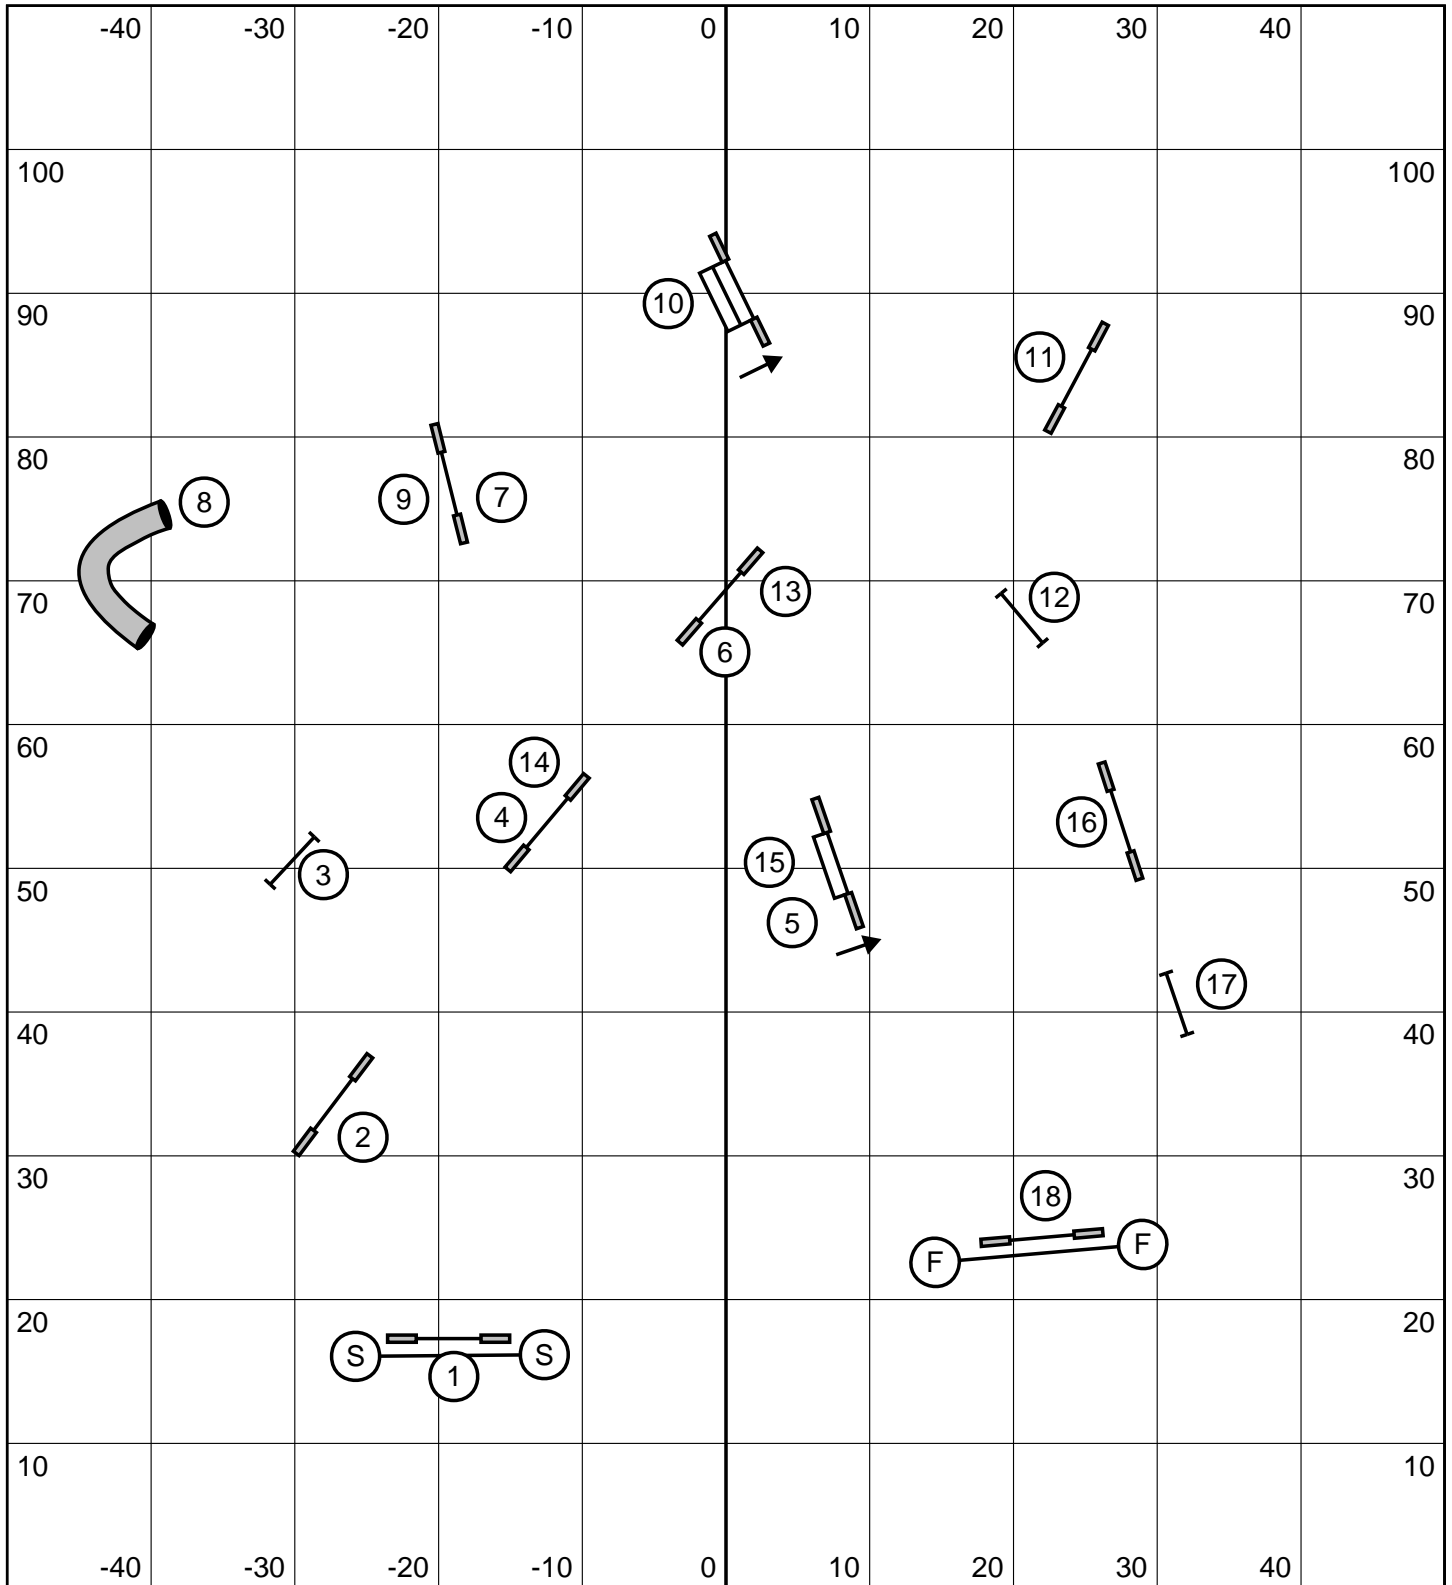

22" & 26" = 51 seconds
 16" = 52 seconds
 12" = 54 seconds
 Performance +2 seconds

Advanced/P2 Snooker
 Sunday, July 14, 2013

Northeast Regional, R.I.
 Frank Holik

Opening - Everything is bi-directional. Combos may be taken in any order
 Closing - #2 is bi-directional. All others as numbered. Finish jump is LIVE at ALL times.

22" & 26" = 51 seconds
 16" = 52 seconds
 12" = 54 seconds
 Performance +2 seconds

Starters/P1 Snooker
 Sunday, July 14, 2013

Northeast Regional, R.I.
 Frank Holik

Opening - Everything is bi-directional. Combos may be taken in any order
 Closing- #2 is bi-directional. All others as numbered. Finish jump is LIVE at ALL times.