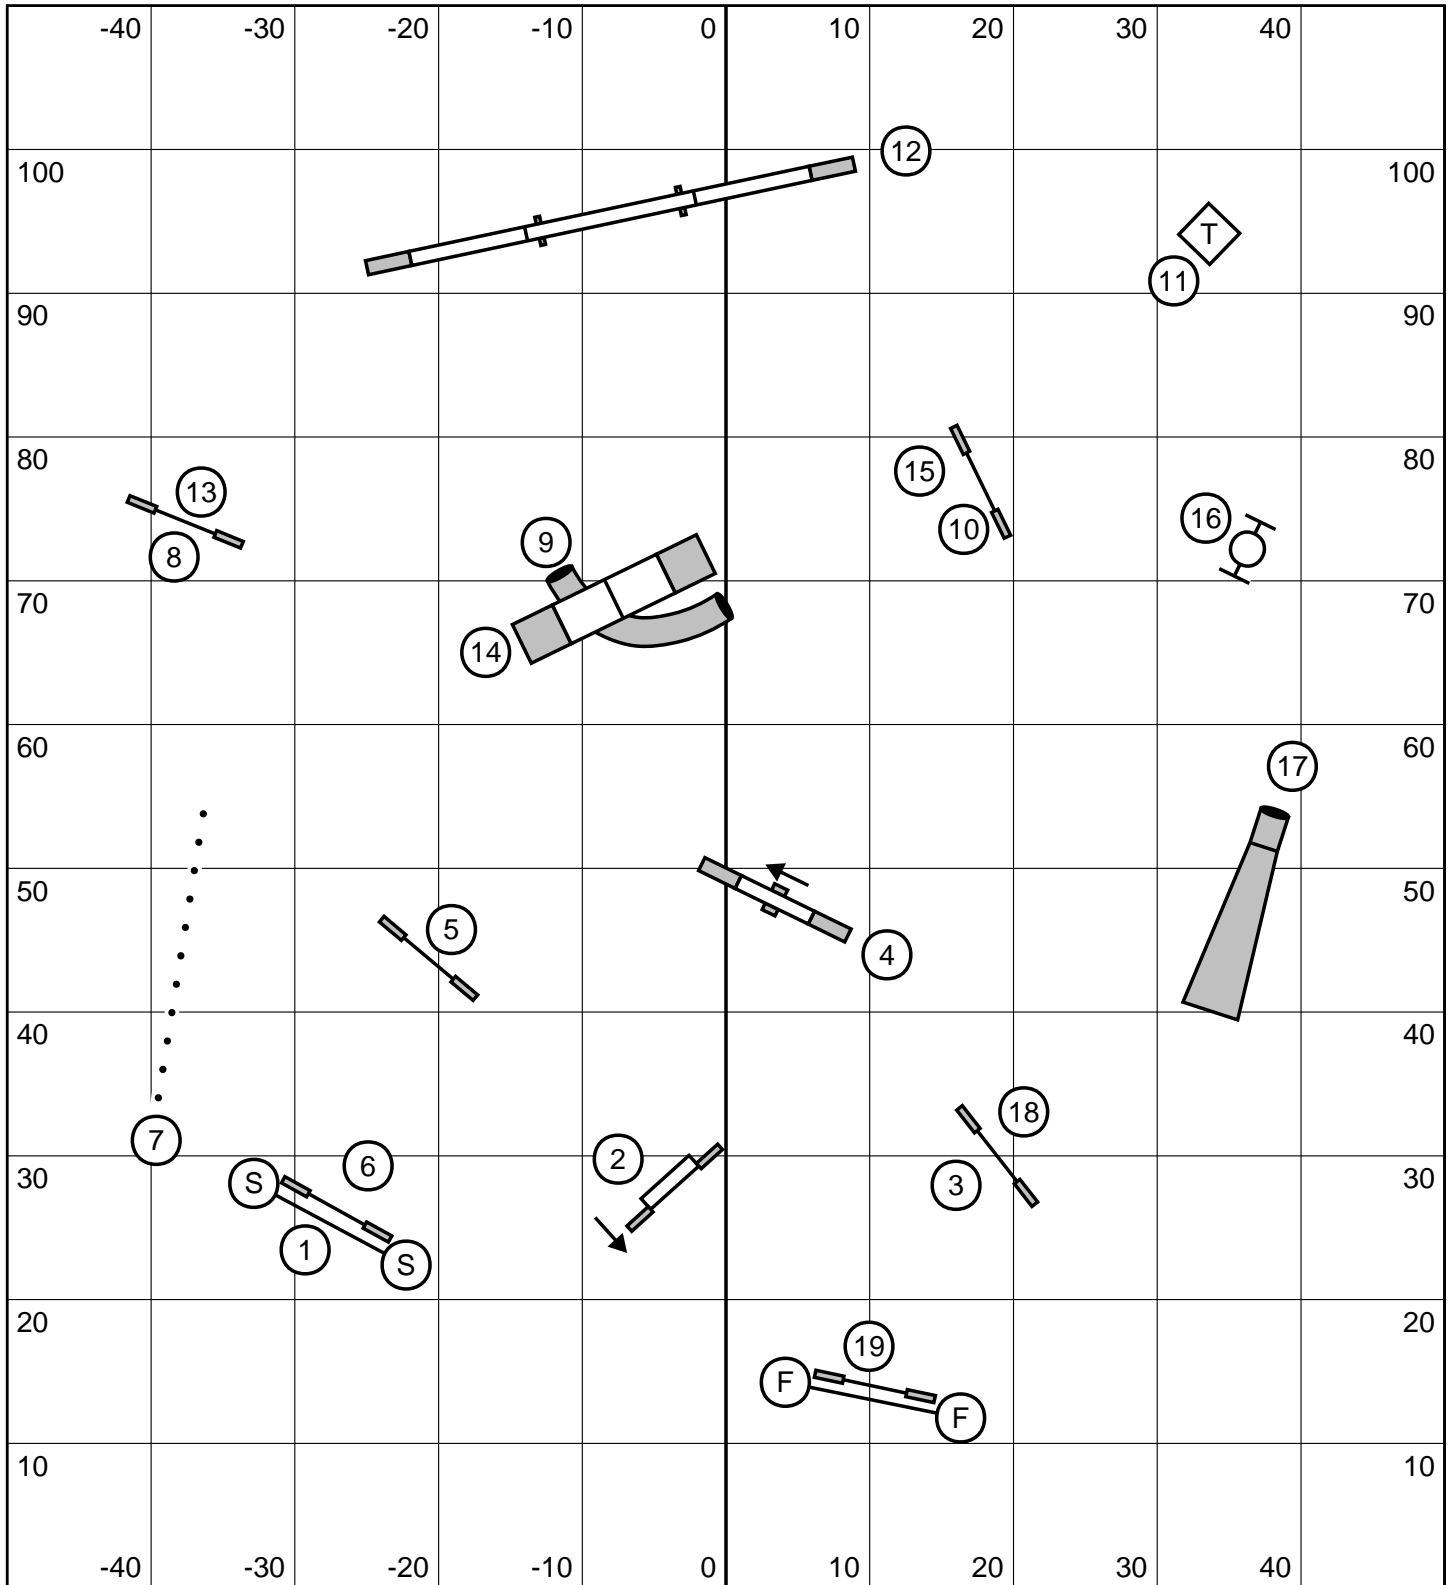

Advanced/P2 Standard
Sunday, July 14, 2013

Northeast Reginal, R.I.
Frank Holik