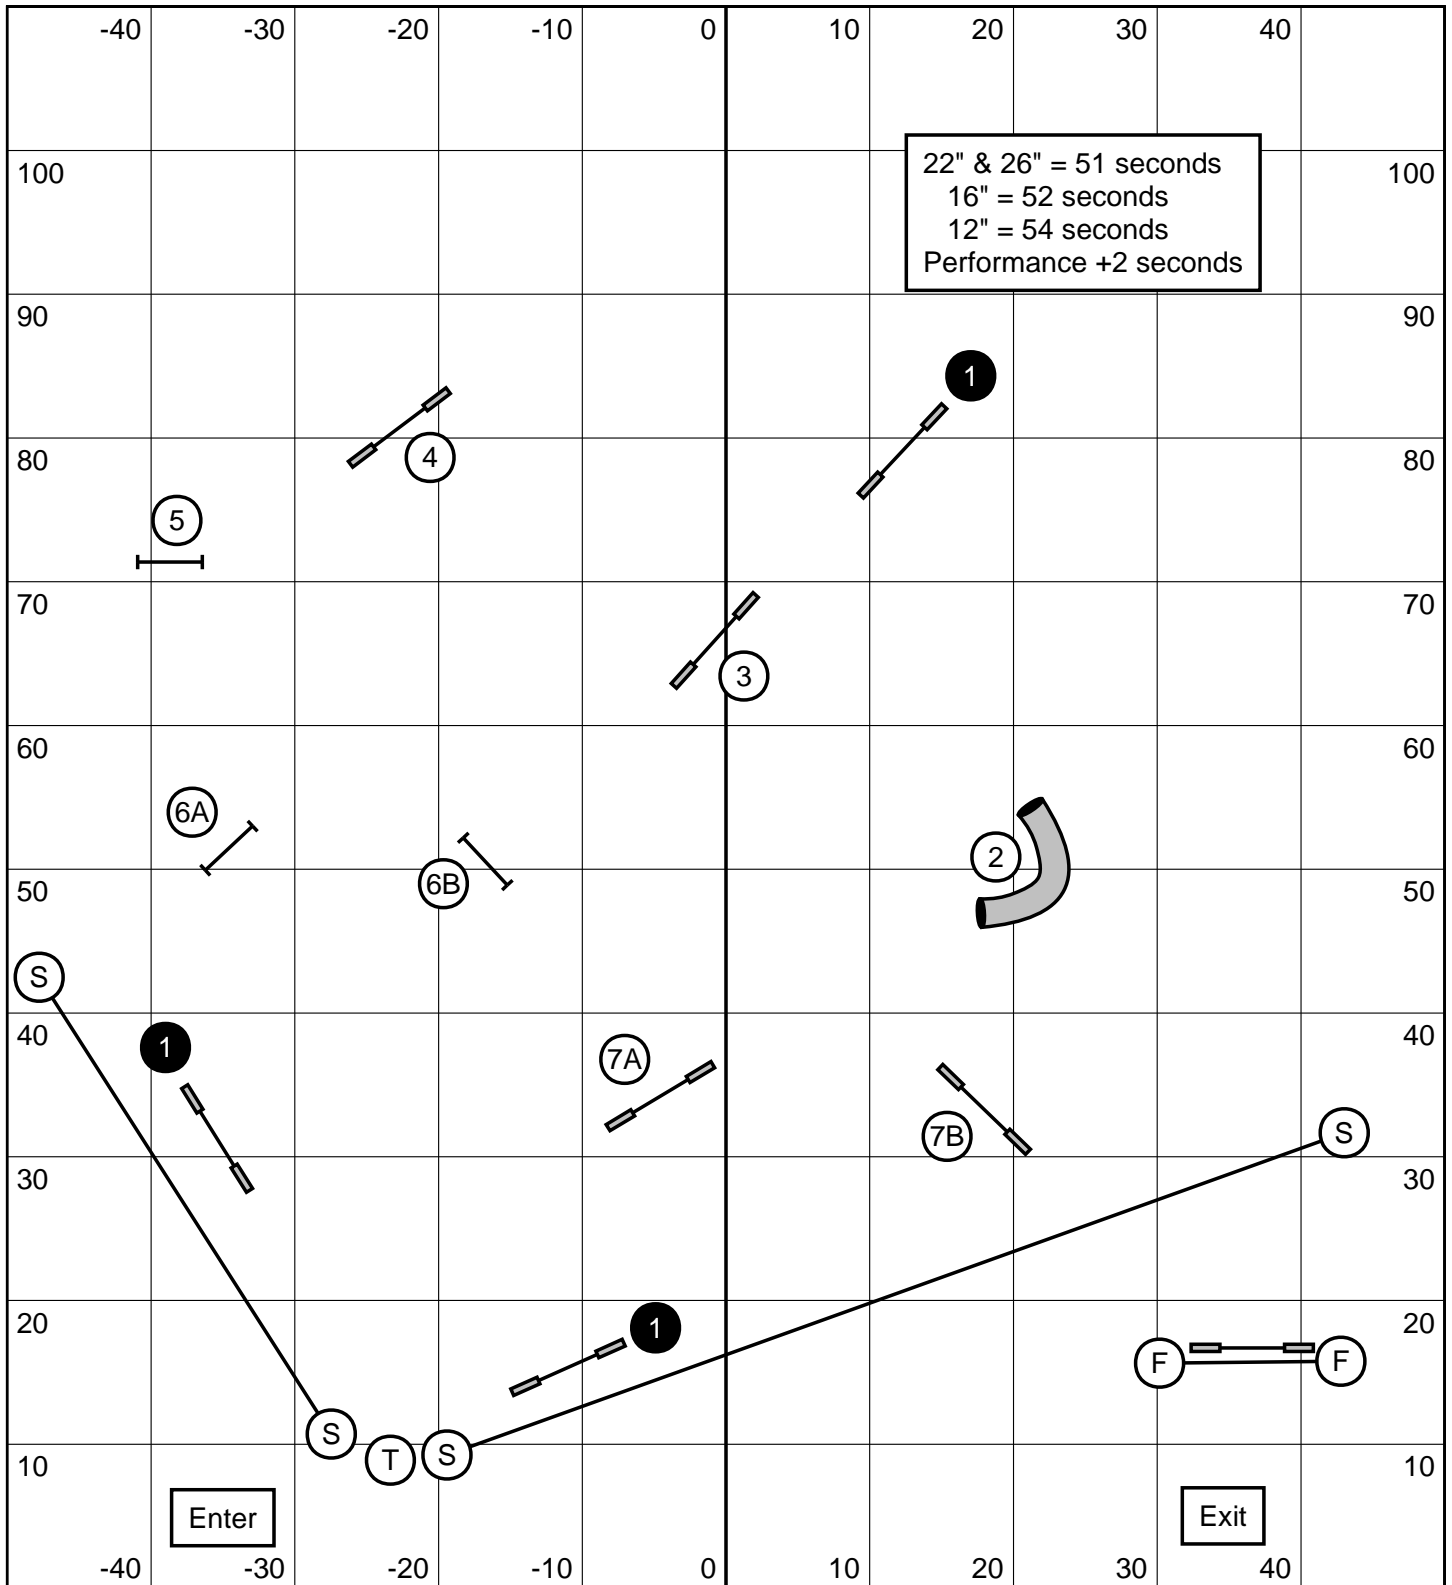

22" & 26" = 51 seconds
 16" = 52 seconds
 12" = 54 seconds
 Performance +2 seconds

Advanced/P2 Snooker
 Sunday, July 14, 2013

Northeast Regional, R.I.
 Frank Holik

Opening - Everything is bi-directional. Combos may be taken in any order
 Closing - #2 is bi-directional. All others as numbered. Finish jump is LIVE at ALL times.

22" & 26" = 51 seconds
 16" = 52 seconds
 12" = 54 seconds
 Performance +2 seconds

Starters/P1 Snooker
 Sunday, July 14, 2013

Northeast Regional, R.I.
 Frank Holik

Opening - Everything is bi-directional. Combos may be taken in any order
 Closing- #2 is bi-directional. All others as numbered. Finish jump is LIVE at ALL times.