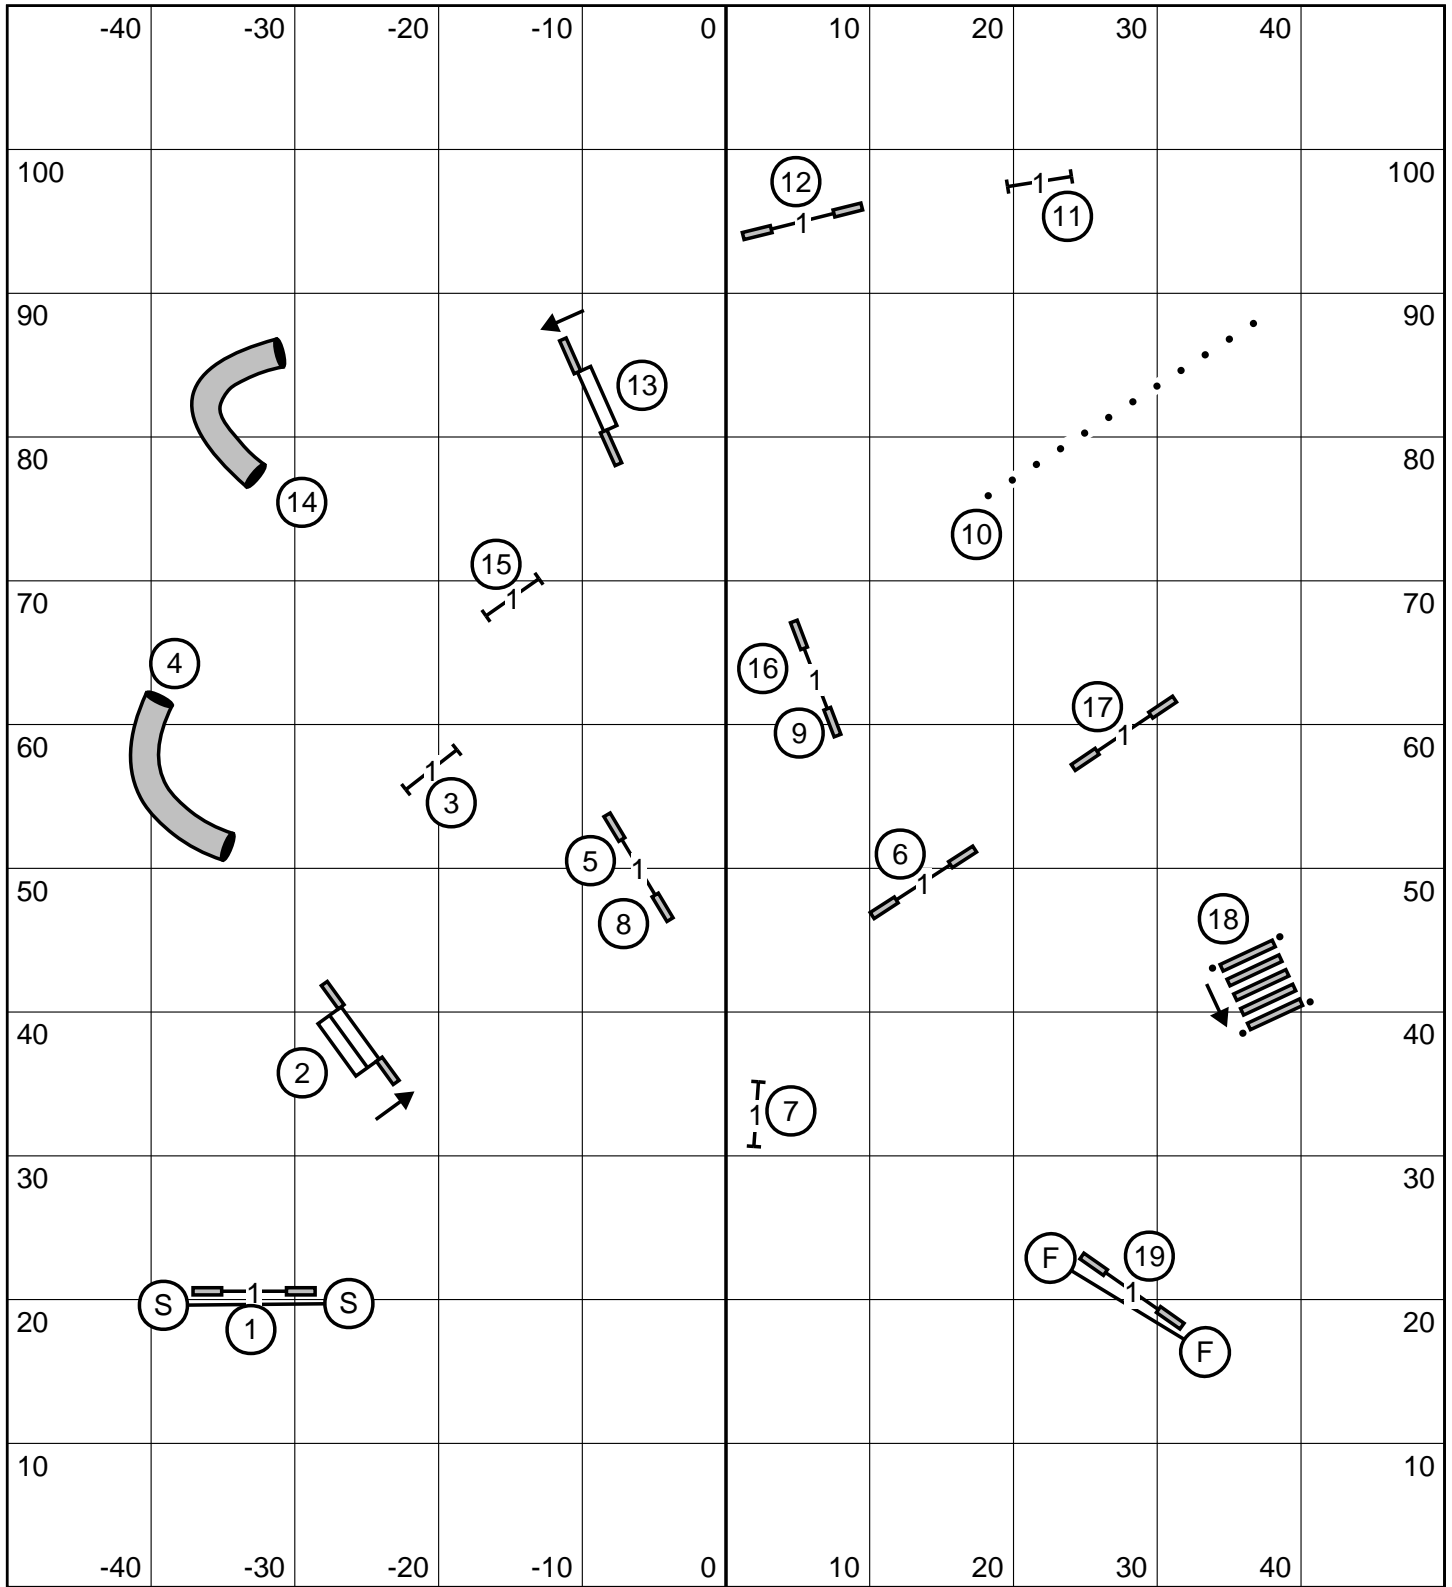

Grand Prix/Performance Grand Prix
Friday, July 12, 2013

Northeast Regional, Rhode Island
Frank Holik

Team Jumpers
Friday, July 12, 2013

Northeast Regional, Rhode Island
Frank Holik