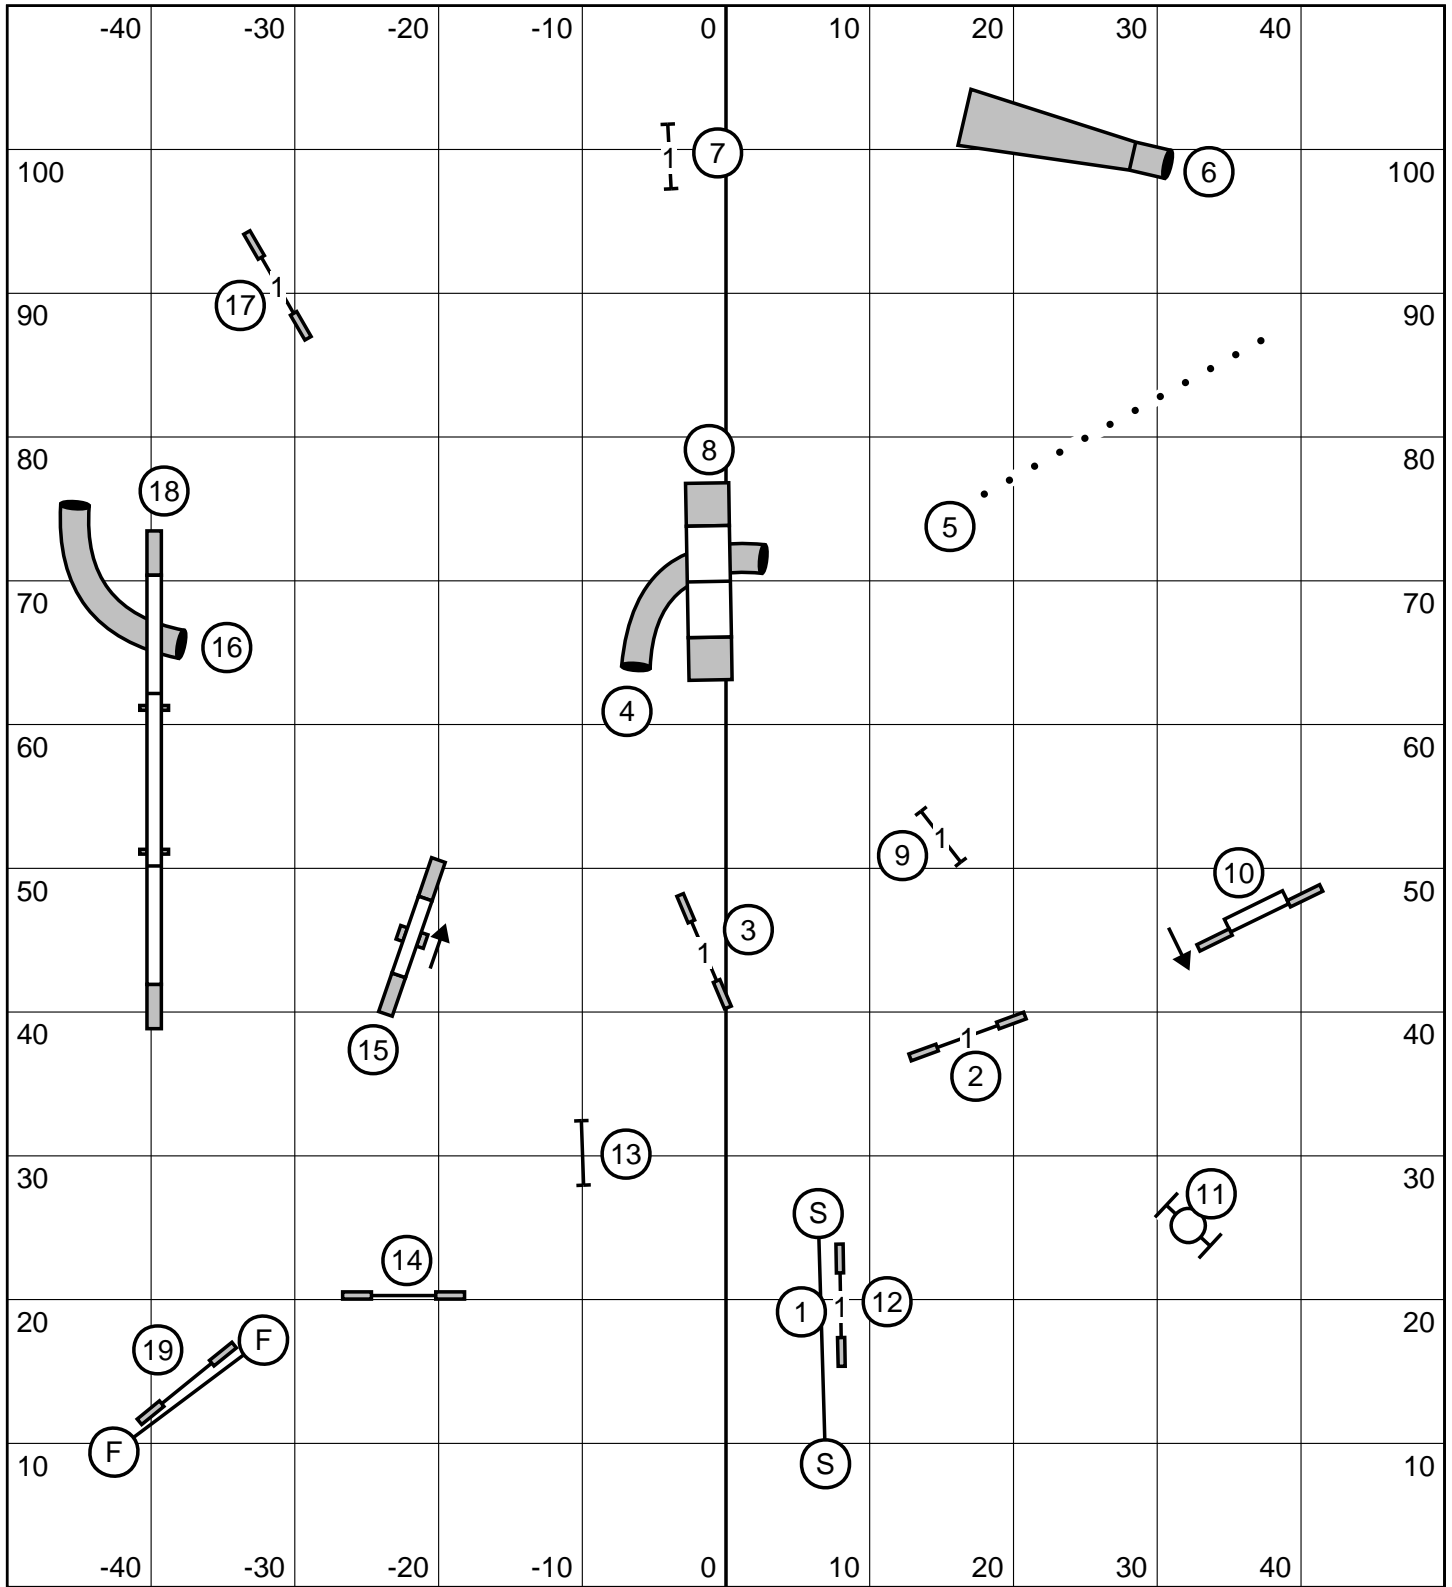

Three Dog Team Relay/ Performance Vesatility Pairs  
 Friday, July 12, 2013

Northeast Regional, R.I.  
 Frank Holik

Black Circles first, followed by the White Circles then the White Squares.  
 Performance shall be Black then White Circles.