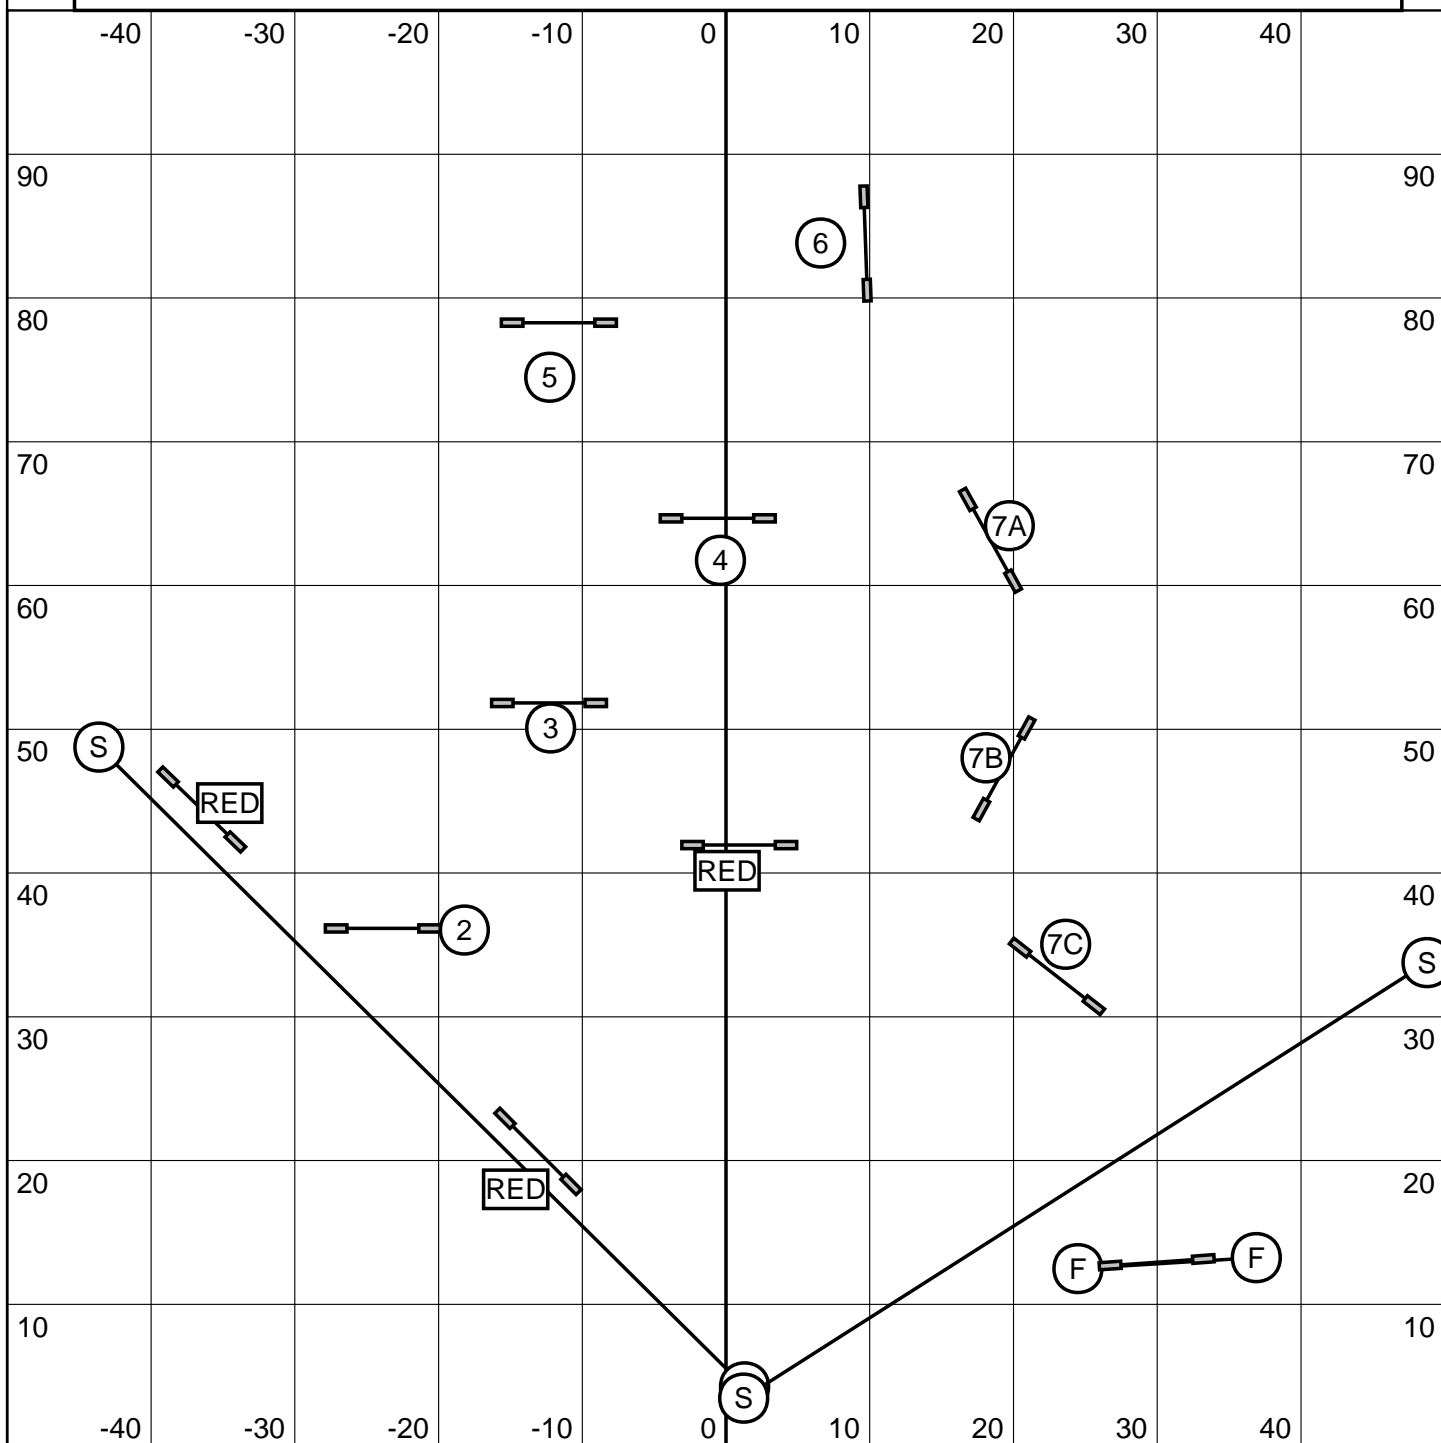

Riverside Monday May 27, 2013

Starters/Performance I Snooker

Opening: All obstacles bidirectional. Elements of combo 7 may be taken in any order, from any side.

Once the combo is performed, taking another element of same combo will be whistled.

Closing: #2 Jump is bidirectional. All others and #7 combo must be performed as numbered

FINISH JUMP IS LIVE: Taking Finish Jump ends the run.

Ch 26&22: 52 sec., 16": 53 sec., 12" 55 sec., Performance 22"& 16": 54 sec., 12" 55 sec., 8" 57 sec.

Judge: Lisa Barrett