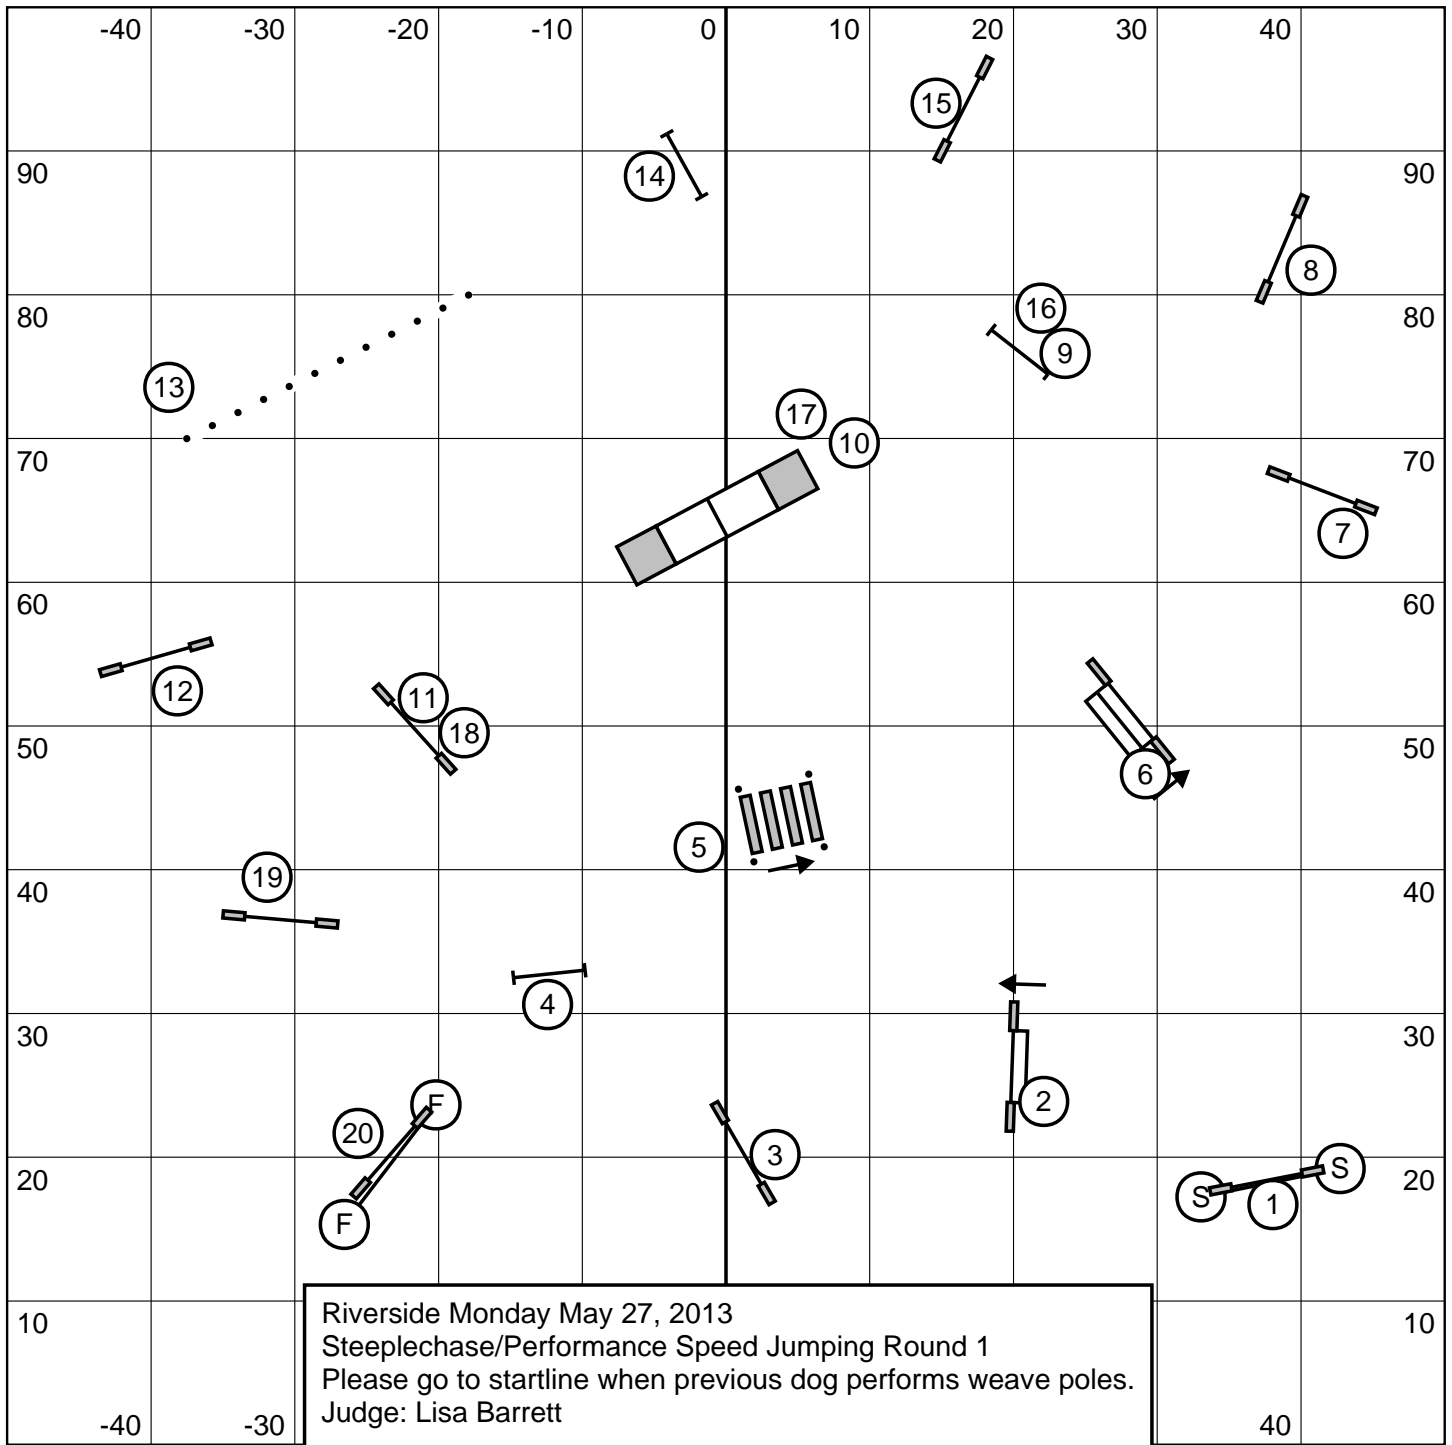

Riverside Monday May 27, 2013
Steeplechase/Performance Speed Jumping Round 1
Please go to startline when previous dog performs weave poles.
Judge: Lisa Barrett