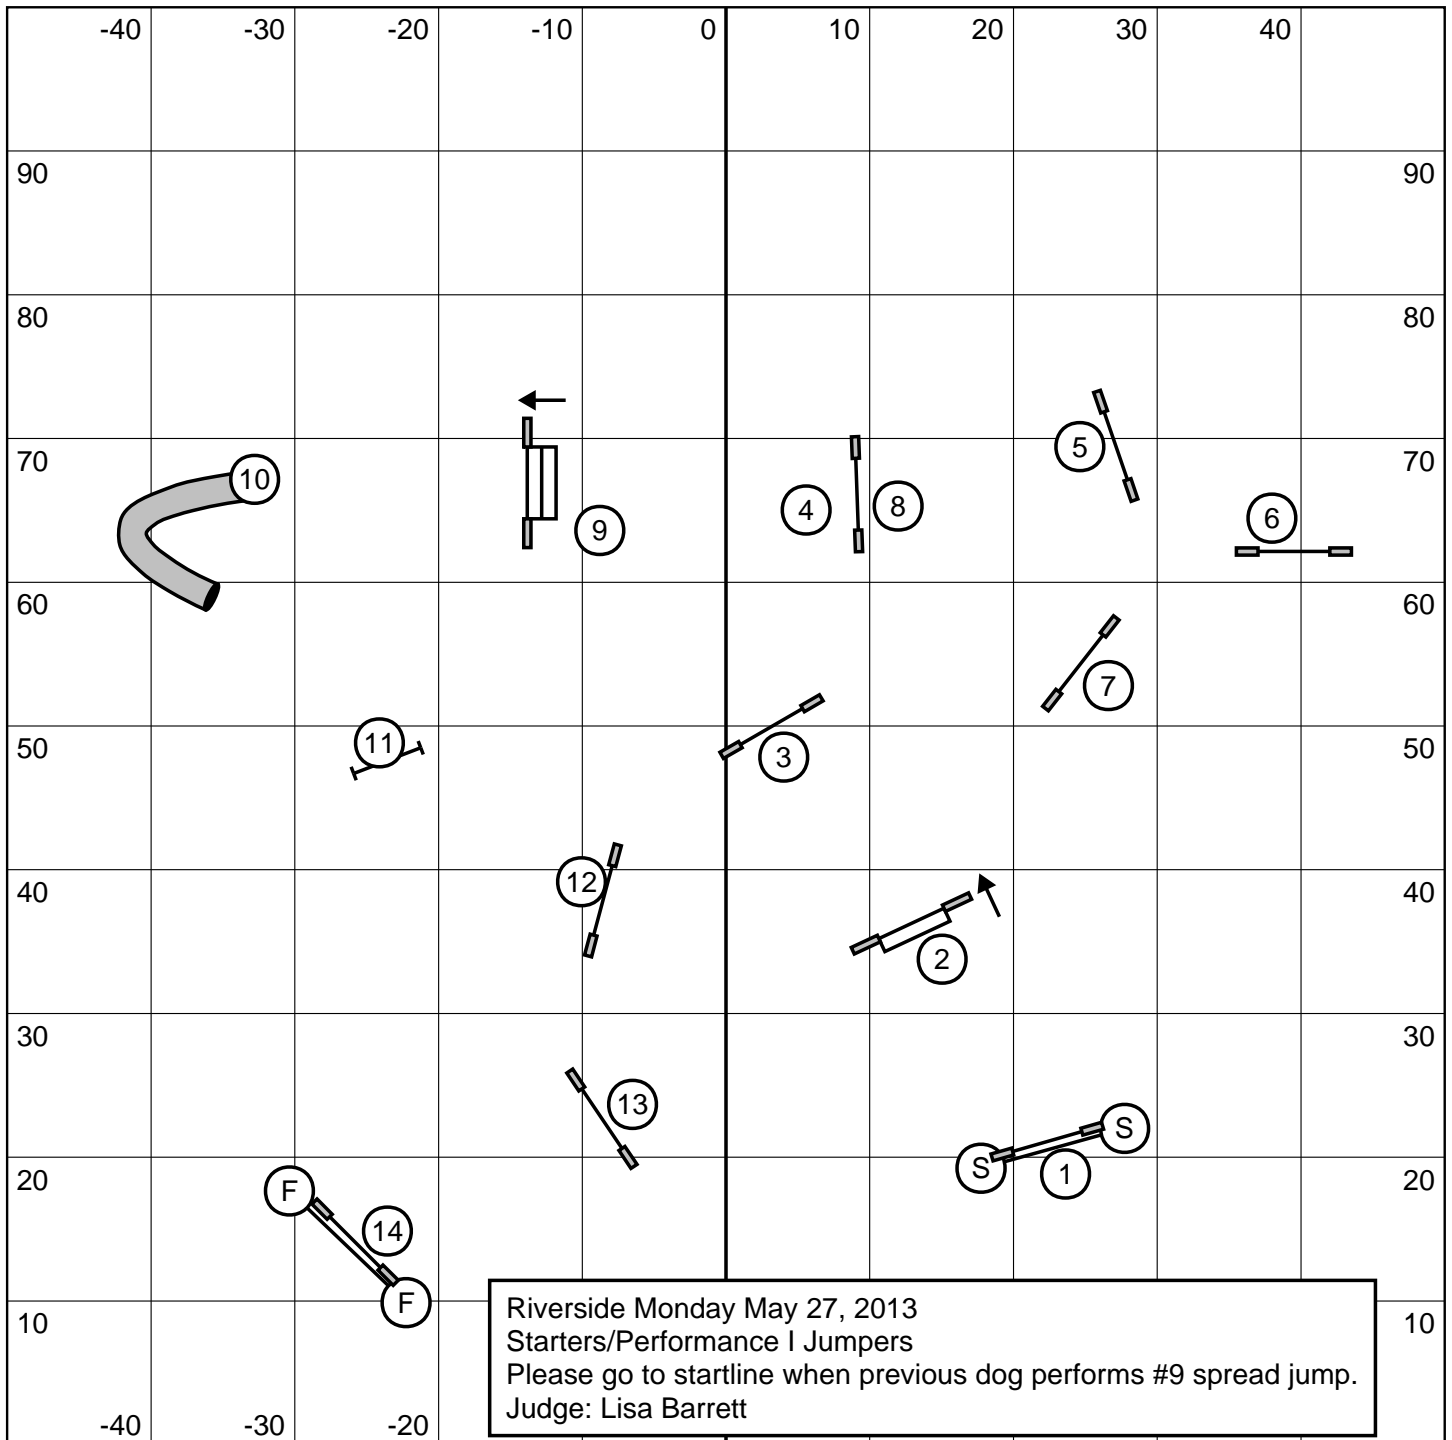

Riverside Canine Center  
 May 27, 2013 - Wide World of Indoor Sports: North Kingstown, RI

**Steeplechase/PSJ Class**  
 Adrienne Lynch

Riverside monday May 27, 2013  
 Advanced/Performance II Jumpers  
 Please go to startline when previous dog performs #14 jump.  
 Judge: Lisa Barrett

Riverside Monday May 27, 2013  
 Starters/Performance I Gamblers  
 Point system: 1235, A-Frame=5 points, Gamble=20 points. Back-to-back obstacles ok, contact to contact ok.  
 25 sec. opening. Gamble times: Ch 26" & 22": 15 sec., 16" 16 sec., 12" 17 sec., Performance 22" & 16": 16sec,  
 12" 17 sec, 8" 18 sec.  
 Judge: Lisa Barrett

Riverside Monday May 27, 2013

Starters/Performance I Snooker

Opening: All obstacles bidirectional. Elements of combo 7 may be taken in any order, from any side.

Once the combo is performed, taking another element of same combo will be whistled.