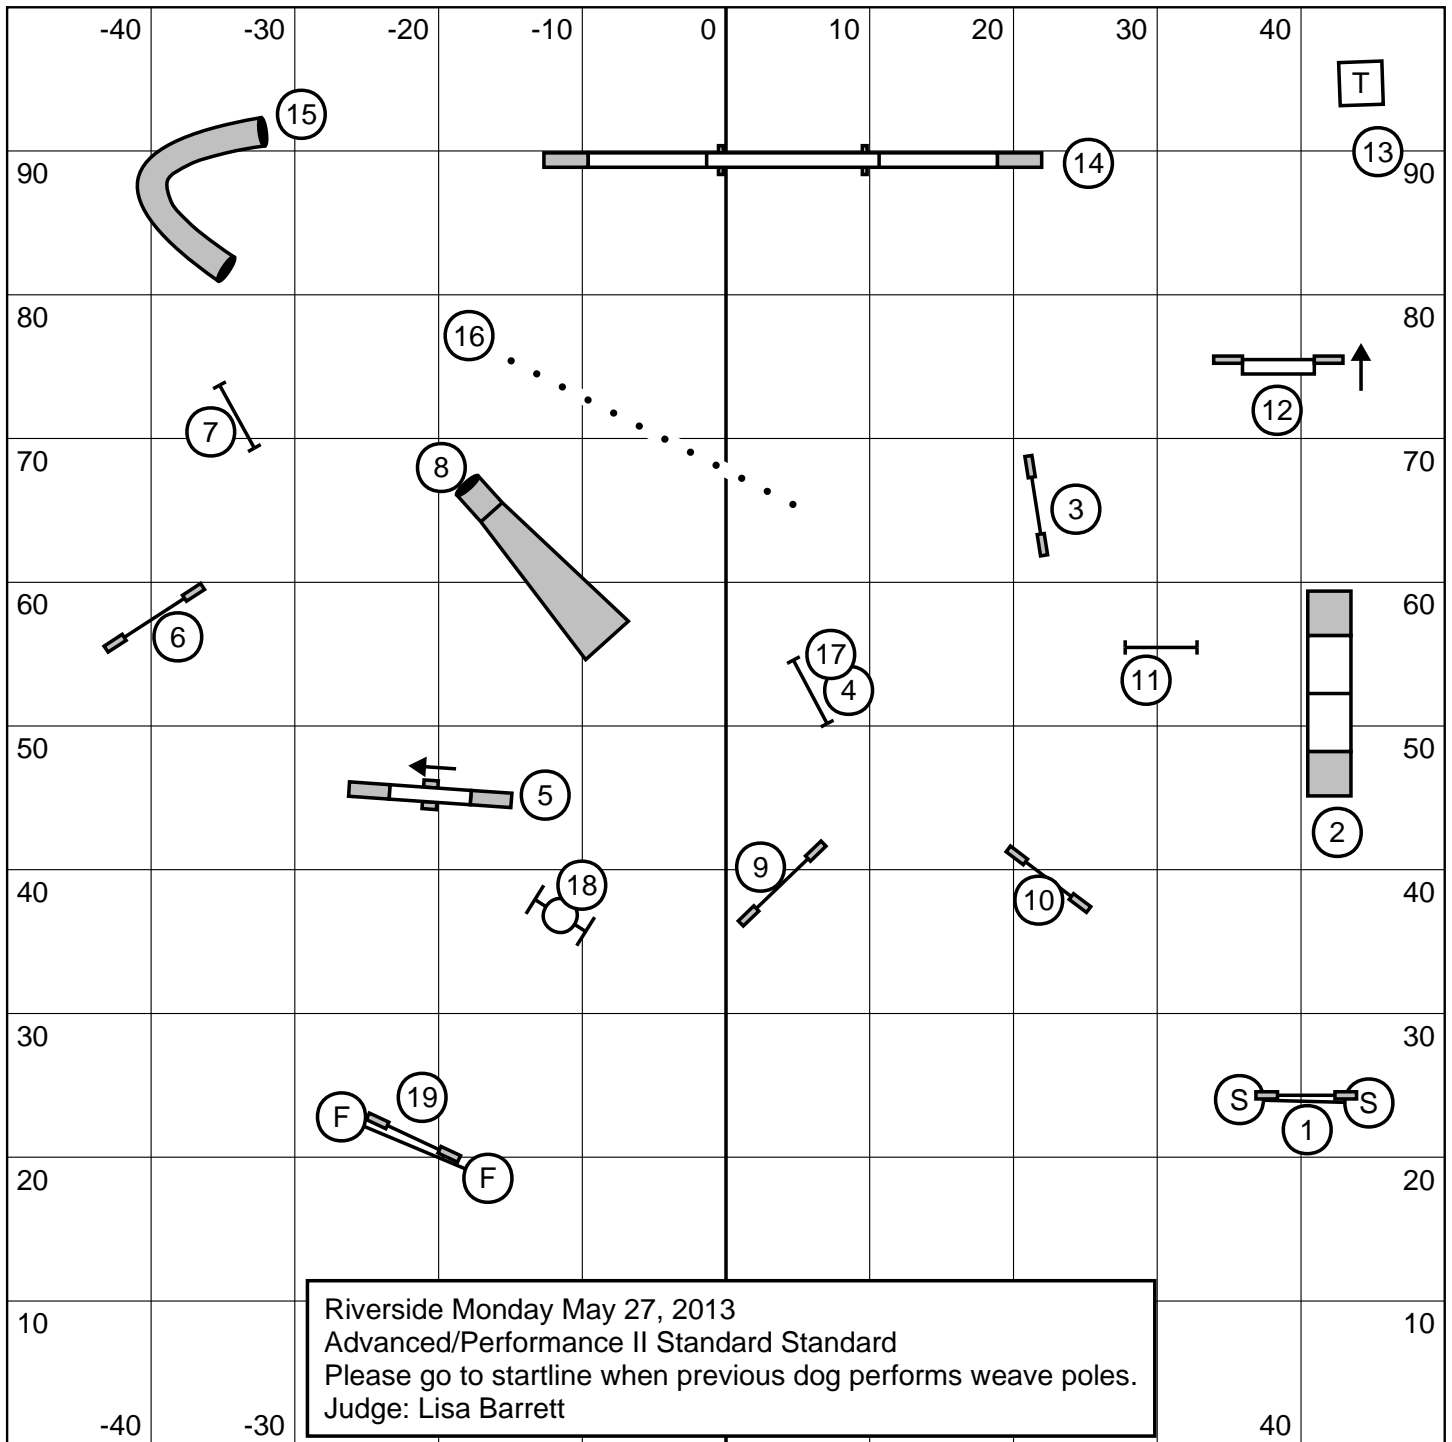

Riverside Canine Center  
 May 27, 2013 - Wide World of Indoor Sports: North Kingstown, RI

**Steeplechase/PSJ Class**  
 Adrienne Lynch

Riverside monday May 27, 2013  
 Advanced/Performance II Jumpers  
 Please go to startline when previous dog performs #14 jump.  
 Judge: Lisa Barrett

Riverside Monday May 27, 2013  
 Starters/Performance I Gamblers  
 Point system: 1235, A-Frame=5 points, Gamble=20 points. Back-to-back obstacles ok, contact to contact ok.  
 25 sec. opening. Gamble times: Ch 26" & 22": 15 sec., 16" 16 sec., 12" 17 sec., Performance 22" & 16": 16sec,  
 12" 17 sec, 8" 18 sec.  
 Judge: Lisa Barrett

Riverside Monday May 27, 2013

Starters/Performance I Snooker

Opening: All obstacles bidirectional. Elements of combo 7 may be taken in any order, from any side.

Once the combo is performed, taking another element of same combo will be whistled.

Closing: #2 Jump is bidirectional. All others and #7 combo must be performed as numbered

FINISH JUMP IS LIVE: Taking Finish Jump ends the run.

Ch 26&22: 52 sec., 16": 53 sec., 12" 55 sec., Performance 22"& 16": 54 sec., 12" 55 sec., 8" 57 sec.