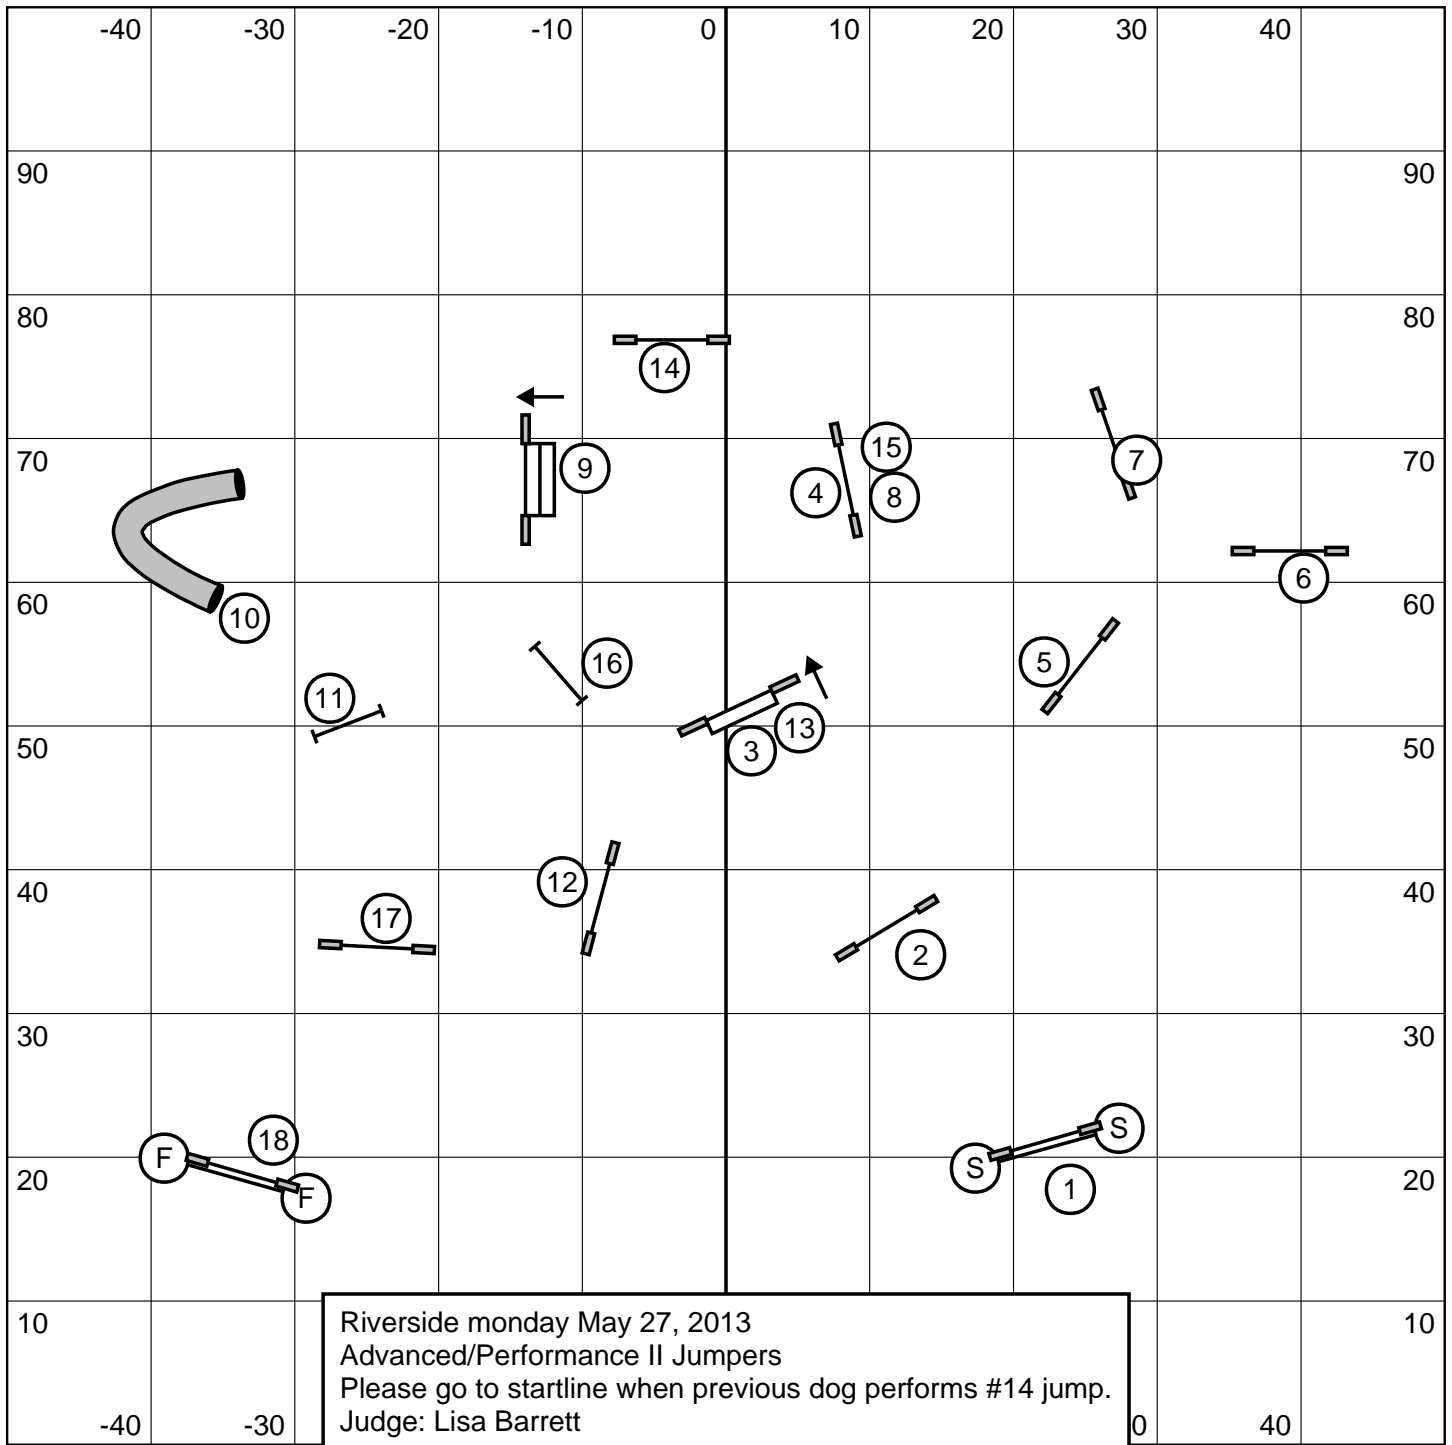

Riverside Canine Center  
 May 27, 2013 - Wide World of Indoor Sports: North Kingstown, RI

**Steeplechase/PSJ Class**  
 Adrienne Lynch

Riverside monday May 27, 2013  
 Advanced/Performance II Jumpers  
 Please go to startline when previous dog performs #14 jump.  
 Judge: Lisa Barrett

Riverside Monday May 27, 2013  
 Starters/Performance I Gamblers  
 Point system: 1235, A-Frame=5 points, Gamble=20 points. Back-to-back obstacles ok, contact to contact ok.  
 25 sec. opening. Gamble times: Ch 26" & 22": 15 sec., 16" 16 sec., 12" 17 sec., Performance 22" & 16": 16sec,  
 12" 17 sec, 8" 18 sec.  
 Judge: Lisa Barrett

Riverside Monday May 27, 2013

Starters/Performance I Snooker

Opening: All obstacles bidirectional. Elements of combo 7 may be taken in any order, from any side.

Once the combo is performed, taking another element of same combo will be whistled.

Closing: #2 Jump is bidirectional. All others and #7 combo must be performed as numbered

FINISH JUMP IS LIVE: Taking Finish Jump ends the run.

Ch 26&22: 52 sec., 16": 53 sec., 12" 55 sec., Performance 22"& 16": 54 sec., 12" 55 sec., 8" 57 sec.