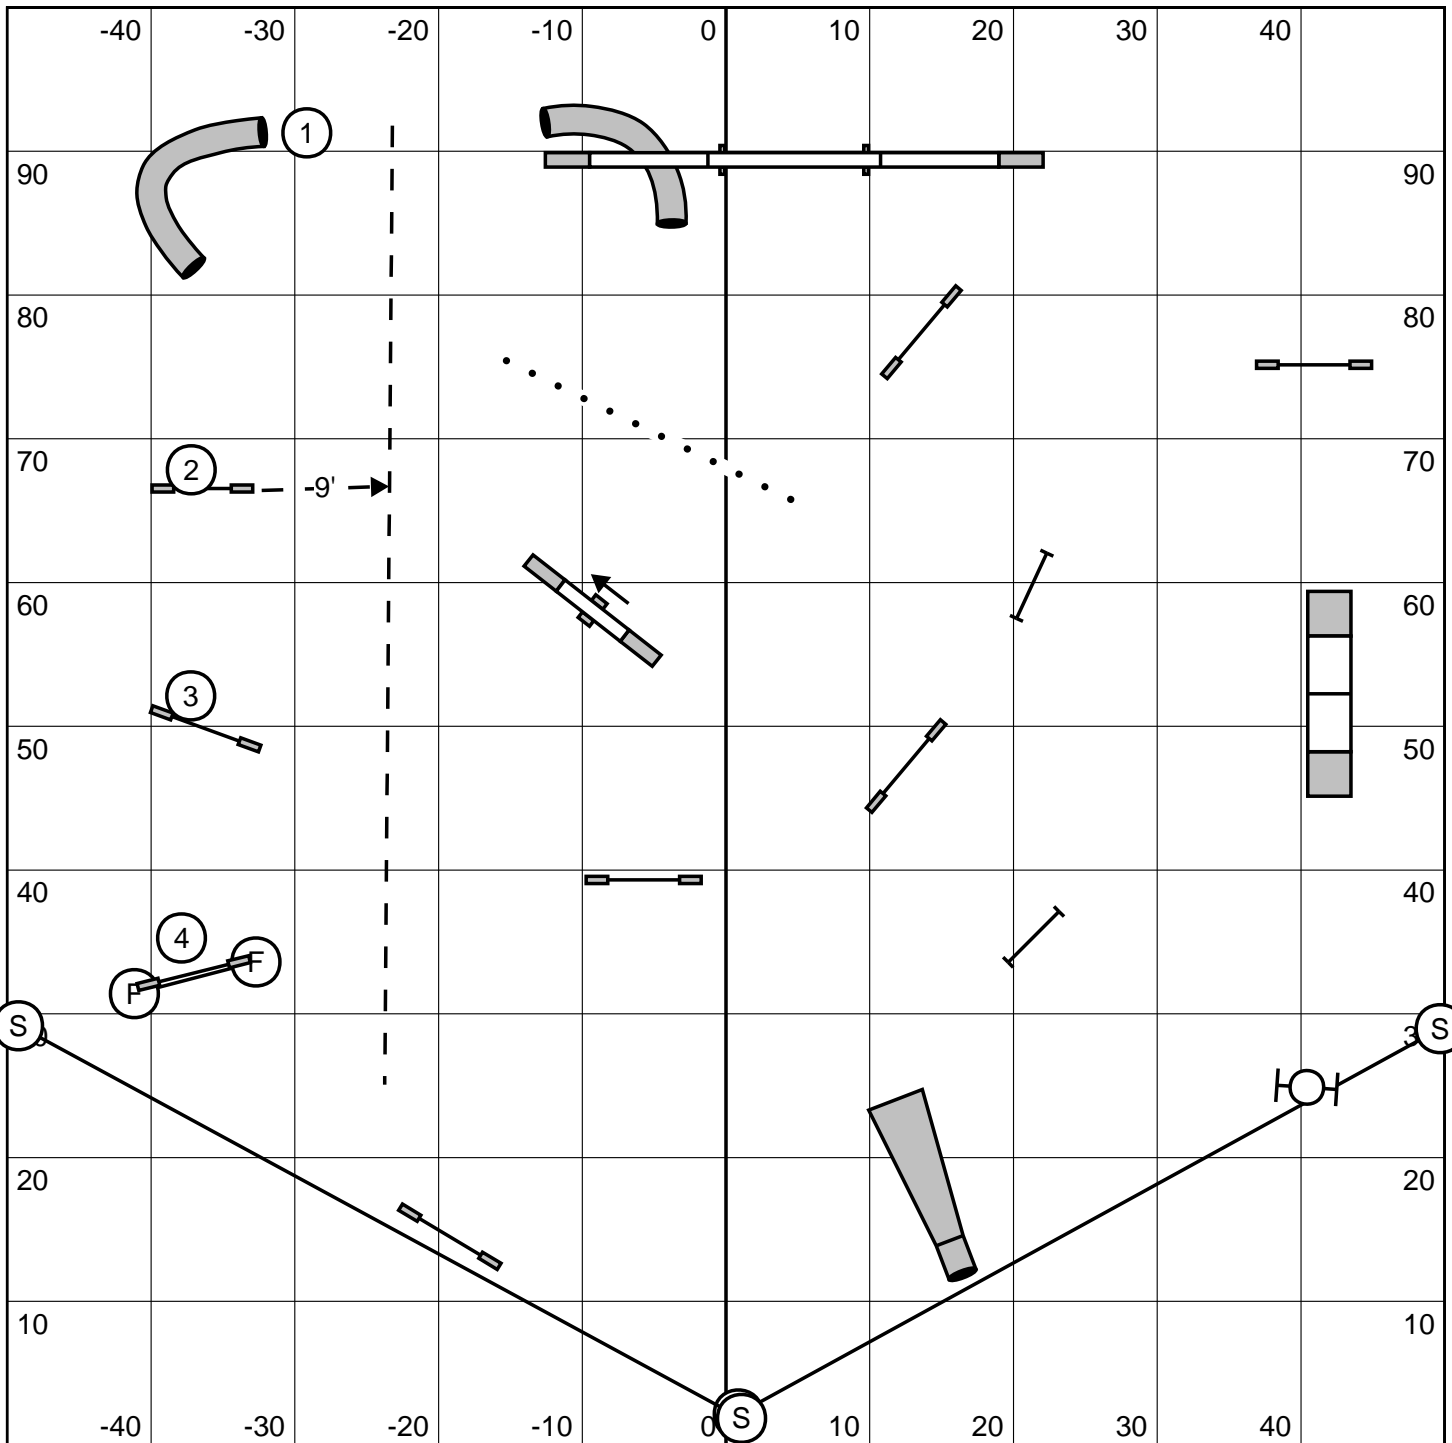

Riverside Canine Center  
 May 27, 2013 - Wide World of Indoor Sports: North Kingstown, RI

**Steeplechase/PSJ Class**  
 Adrienne Lynch

Riverside monday May 27, 2013  
 Advanced/Performance II Jumpers  
 Please go to startline when previous dog performs #14 jump.  
 Judge: Lisa Barrett

Riverside Monday May 27, 2013  
 Starters/Performance I Gamblers  
 Point system: 1235, A-Frame=5 points, Gamble=20 points. Back-to-back obstacles ok, contact to contact ok.  
 25 sec. opening. Gamble times: Ch 26" & 22": 15 sec., 16" 16 sec., 12" 17 sec., Performance 22" & 16": 16sec,  
 12" 17 sec, 8" 18 sec.  
 Judge: Lisa Barrett

Riverside Monday May 27, 2013

Starters/Performance I Snooker

Opening: All obstacles bidirectional. Elements of combo 7 may be taken in any order, from any side.

Once the combo is performed, taking another element of same combo will be whistled.

Closing: #2 Jump is bidirectional. All others and #7 combo must be performed as numbered

FINISH JUMP IS LIVE: Taking Finish Jump ends the run.

Ch 26&22: 52 sec., 16": 53 sec., 12" 55 sec., Performance 22"& 16": 54 sec., 12" 55 sec., 8" 57 sec.